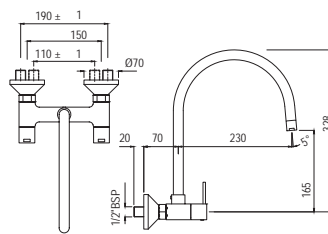

Exposed Parts of Floor Mounted
Single Lever Bath Mixer with
Provision for Hand Shower, but
without Hand Shower & Shower
Hose (Compatible In-Floor part
ALD-121 is sold separately)
DRC-CHR-37121K

R 16572

Quarter Turn | Kitchen

Sink Mixer with Regular Swivel
Spout, Wall Mounted
DRC-CHR-37309

R 1987