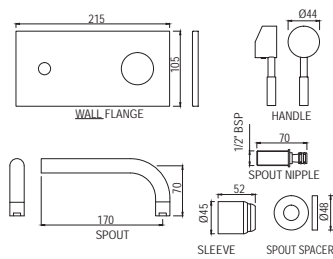

Exposed Parts of Single Lever Built-
in In-wall Manual Valve with Basin
Spout (Compatible in-wall parts
ALD-233N or ALD-235N are sold
separately)
SOL-CHR-6233NK

R 1194