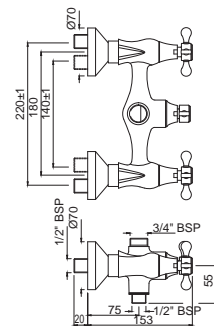

Shower Mixer with Provision for
Connection to Exposed Shower
Pipe (SHA-1211NH or SHA-1213) &
Hand Shower, Wall Mounted

QQP-CHR-7215PM	R 2563
QQP-ABR-7215PM	R 4102
QQP-ACR-7215PM	R 4102
QQP-BCH-7215PM	R 3589
QQP-BLM-7215PM	R 3589
QQP-GDS-7215PM	R 6845
QQP-GLD-7215PM	R 7434
QQP-GRF-7215PM	R 4102
QQP-SSF-7215PM	R 4102
QQP-WHM-7215PM	R 3589