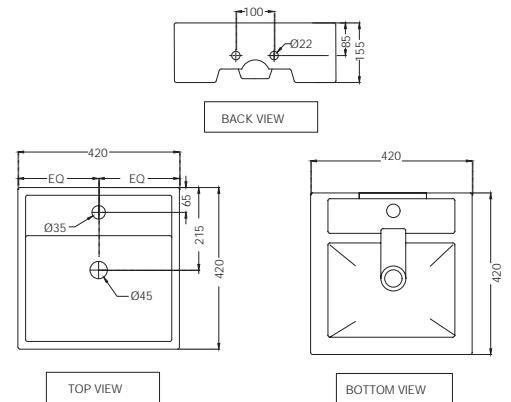

R 962

CNS-WHT-903
Table Top Basin,
Size: 425x340x175 mm