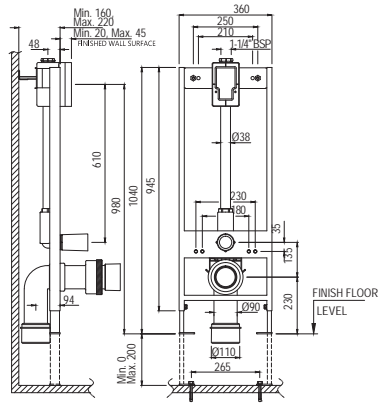

i-FLUSH

i-Flush 32mm In-wall Body with Floor Mounting Frame, Installation Kit and "S-Type" Drain Pipe Connection Set for Wall Hung WC (without Exposed Actuation Plate Kit)
FLV-CHR-1073FS

R 3987