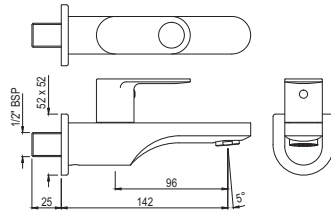

ORNAMIX PRIME | FAUCETS

Quarter Turn | Taps

Bib Tap with Wall Flange

ORP-CHR-10037PM

R 780