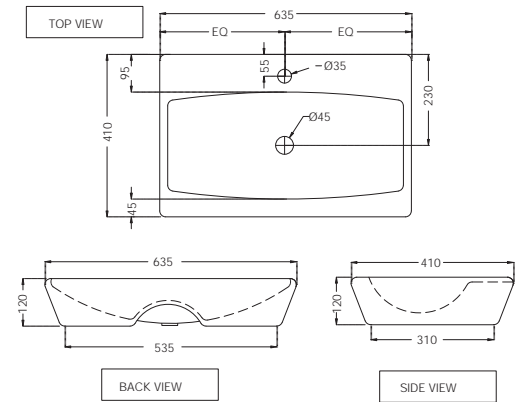

LYS-WHT-38953BIUF5M
Rimless, Blind Installation Wall Hung
WC With UF Soft Close Slim Seat
Cover, Hinges, Accessories Set,
Size: 360x500x360 mm