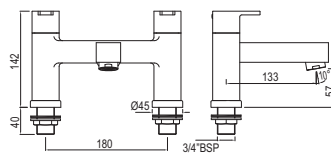

H Type Bath Filler

FUS-CHR-29223

R 2425