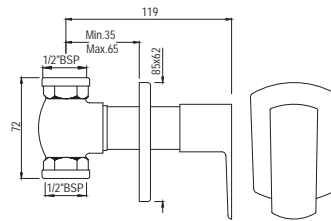

In-wall Stop Valve with Adjustable Wall Flange, Size 15 mm (With Exposed and In-wall parts)