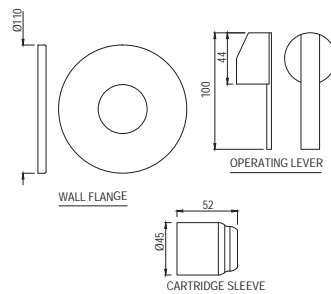

Exposed Part Kit of Single Lever
In-wall Manual Valve, 35 mm
Cartridge (Compatible In-wall parts
ALD-227 or ALD-229 are sold
separately)
FON-CHR-40227K

R 441