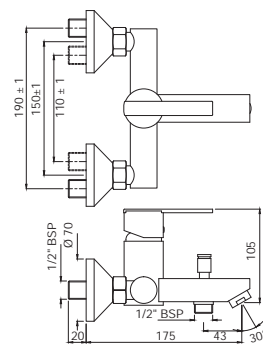

Single Lever Bath & Shower Mixer, Wall Mounted
FON-CHR-40119

R 3417