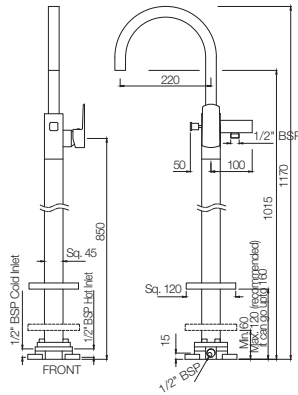

Exposed Part Kit of Single Lever In-wall Manual Valve, 35 mm Cartridge (Compatible In-wall parts ALD-227 or ALD-229 are sold separately)

KUP-CHR-35227KPM	R 557
KUP-ABR-35227KPM	R 1096
KUP-ACR-35227KPM	R 1096
KUP-BCH-35227KPM	R 902
KUP-BLM-35227KPM	R 902
KUP-GDS-35227KPM	R 1764
KUP-GLD-35227KPM	R 2063
KUP-GRF-35227KPM	R 1096
KUP-SSF-35227KPM	R 1096
KUP-WHM-35227KPM	R 902