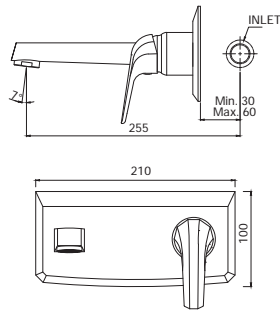

CONTINENTAL PRIME | FAUCETS

Single Lever | Basin

Single Lever Basin Mixer without
Popup Waste, with 375mm Long
Braided Hoses

COP-CHR-001BPM

R 986

Single Lever High Neck Basin Mixer
without Popup Waste, with 600mm
Long Braided Hoses

COP-CHR-005BPM

R 1410

Exposed Parts of Single Lever
Built-in In-wall Manual Valve with
Basin Spout (Compatible in wall
parts ALD-233N or ALD-235N are
sold separately)

COP-CHR-233NKPM

R 1090

Single Lever | Bath & Shower

Single Lever Bath & Shower Mixer,
Wall Mounted

COP-CHR-119PM

R 1687