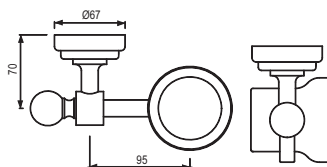

Tumbler Holder

AQN-CHR-7741	R	711
AQN-ABR-7741	R	1138
AQN-ACR-7741	R	1138
AQN-BCH-7741	R	996
AQN-BLM-7741	R	996
AQN-GDS-7741	R	1897
AQN-GLD-7741	R	2063
AQN-GRF-7741	R	1138
AQN-SSF-7741	R	1138
AQN-WHM-7741	R	996