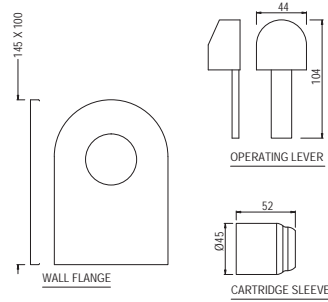

D'ARC | FAUCETS

Single Lever | Bath & Shower

Exposed Part Kit of Single Lever
In-wall Manual Valve, 35 mm
Cartridge (Compatible In-wall parts
ALD-227 or ALD-229 are sold
separately)
DRC-CHR-37227K

R 509