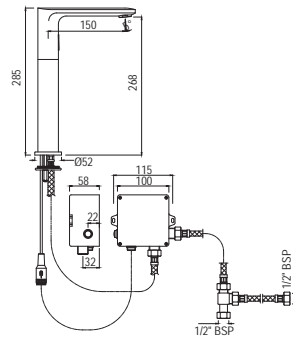

SENSOR | FAUCETS

Sensor | Basin

Opal Prime High Neck Sensor Faucet for Wash Basin Deck mounted Complete with Control Box (Battery Operated)

SNR-CHR-15017PM	R 3424
SNR-ABR-15017PM	R 5479
SNR-ACR-15017PM	R 5479
SNR-BCH-15017PM	R 4794
SNR-BLM-15017PM	R 4794
SNR-GDS-15017PM	R 9141
SNR-GLD-15017PM	R 9930
SNR-GRF-15017PM	R 5479
SNR-SSF-15017PM	R 5479
SNR-WHM-15017PM	R 4794

Opal Prime High Neck Sensor Faucet for Wash Basin Deck mounted Complete with Control Box & Pre-mixed Water Supply Kit (Battery Operated)

SNR-CHR-15017PMPK	R 4090
SNR-ABR-15017PMPK	R 6543
SNR-ACR-15017PMPK	R 6543
SNR-BCH-15017PMPK	R 5725
SNR-BLM-15017PMPK	R 5725
SNR-GDS-15017PMPK	R 10915
SNR-GLD-15017PMPK	R 11860
SNR-GRF-15017PMPK	R 6543
SNR-SSF-15017PMPK	R 6543
SNR-WHM-15017PMPK	R 5725

Sensor | Urinal

Sensor Flush Valve for Urinal Complete with Installation Kit (Battery Operated) Suitable for Urinal (URS-WHT-13255)

SNR-CHR-51097	R 3746

Sensor Flush Valve for Urinal Complete with Mini Installation Box (Battery Operated)

SNR-STL-51083	R 3659