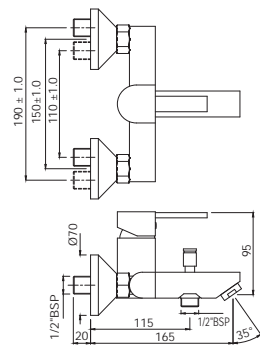

Single Lever Bath & Shower Mixer,
Wall Mounted
DRC-CHR-37119

R 4450