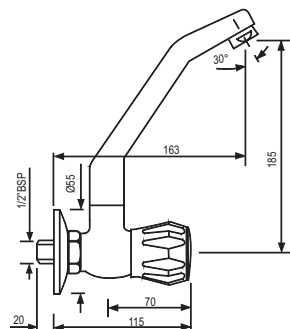

Sink Tap with Swivel Raised J Shaped Spout
CON-CHR-357KN

R 742