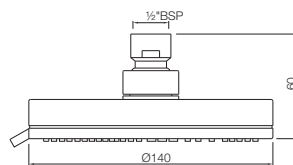

OHS-CHR-1719

R 1530

Single Function 140mm Round Shape Overhead Shower with Air Effect

OHS-CHR-1757

R 1332

Multifunction 140mm Round Shape Overhead Shower with Normal & Massage Spray with Air Effect

OHS-CHR-1769