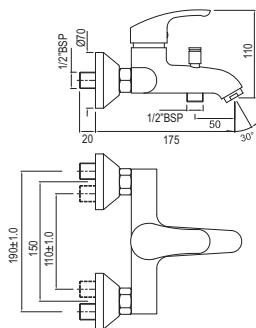

Single Lever Bath & Shower Mixer, Wall Mounted
EKO-CHR-33119

R 1878