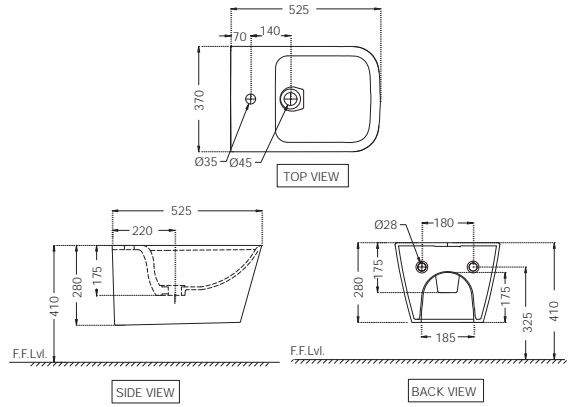

R 3328

LAS-WHT-91801
Wall Hung Basin With
Fixing Accessories,
Size: 500x450x175 mm
LAS-WHT-91301
Full Pedestal For LAS-WHT-91801,
Size: 200x265x685 mm