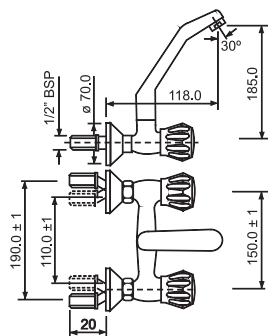

CON-CHR-309KNBM

R 1278

Multi Turn | Kitchen

Sink Mixer with Swivel Raised J Shaped Spout, Wall Mounted
CON-CHR-319KN