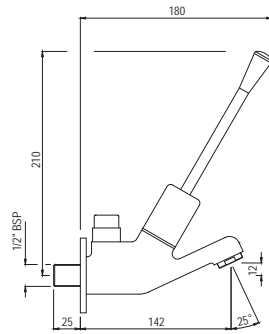

Non-concussive Bib Tap with Elbow
Operated Extended Lever
PRS-CHR-043MED

R 1330