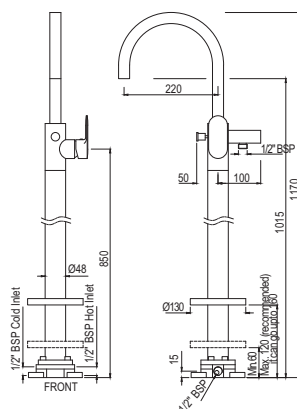

Exposed Part Kit of Single Lever In-wall Manual Valve, 35 mm Cartridge (Compatible In-wall parts ALD-227 or ALD-229 are sold separately)

OPP-CHR-15227KPM R 490  
 OPP-ABR-15227KPM R 987  
 OPP-ACR-15227KPM R 987  
 OPP-BCH-15227KPM R 807  
 OPP-BLM-15227KPM R 807  
 OPP-GDS-15227KPM R 1556  
 OPP-GLD-15227KPM R 1867  
 OPP-GRF-15227KPM R 987  
 OPP-SSF-15227KPM R 987  
 OPP-WHM-15227KPM R 807