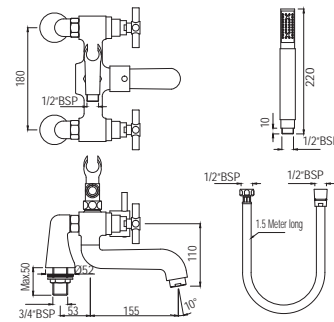

# SOLO | FAUCETS

Quarter Turn | Bath & Shower

Bath Tub Filler Consisting of 2 Control Valves and Spout  
SOL-CHR-6095

R 2822

Bath & Shower Mixer with Telephone Shower Crutch, Deck Mounted  
SOL-CHR-6271

R 3537