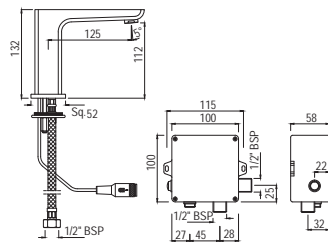

Kubix Prime Sensor Faucet
for Wash Basin Deck mounted
Complete with Control Box (Battery
Operated)

- SNR-CHR-35019PM R 3229
- SNR-ABR-35019PM R 5166
- SNR-ACR-35019PM R 5166
- SNR-BCH-35019PM R 4520
- SNR-BLM-35019PM R 4520
- SNR-GDS-35019PM R 8619
- SNR-GLD-35019PM R 9363
- SNR-GRF-35019PM R 5166
- SNR-SSF-35019PM R 5166
- SNR-WHM-35019PM R 4520