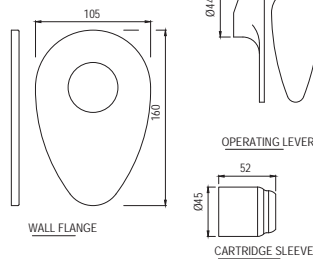

Exposed Part Kit of Single Lever In-wall Manual Valve, 35 mm Cartridge (Compatible In-wall parts ALD-227 or ALD-229 are sold separately)

VGP-CHR-81227K	R 457
VGP-ABR-81227K	R 934
VGP-ACR-81227K	R 934
VGP-BCH-81227K	R 761
VGP-BLM-81227K	R 761
VGP-GDS-81227K	R 1556
VGP-GLD-81227K	R 1771
VGP-GRF-81227K	R 934
VGP-SSF-81227K	R 934
VGP-WHM-81227K	R 761