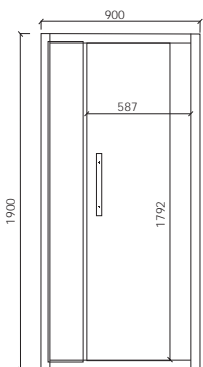

SOLO 900 x 1050 x 1900 (1 Person)

Disclaimer: Pictures shown are for illustration purposes only

Solo One Infrared Sauna 900x1050x1900mm, Heater-1750 Watt, Wood-Hemlock, Led Light, Digital Touch Panel (Single Seater)

JSA-NAW-DLX9011

R 63203

Specifications

Wood finish
hemlock

Comfortable
backrest

Touch
control system

Combination of
spectrum & black
mica carbon
heater 1.75kw

Built-in
temperature
sensor

Music centre-radio
usb, aux, bluetooth

Chromotherapy

Bluetooth
& two Speakers