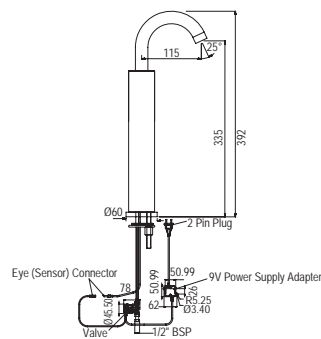

Sensor Faucet for Wash Basin with 175mm Extension Body (9V transformer & Battery Operated)
SNR-CHR-51021AEB

R 4600