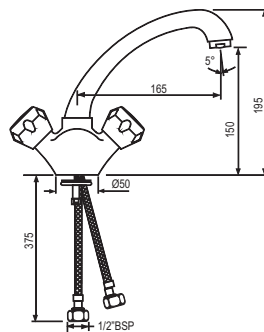

Monoblock Basin Mixer with Swivel Casted Round Shape Spout & 375mm Long Braided Hoses
AQT-CHR-3181B