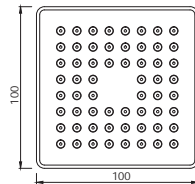

# SHOWERS | SINGLE FUNCTION

Overhead Showers

Single Function 100mm dia Round  
Shape Overhead Shower  
OHS-CHR-1661

R 540

Single Function 120mm dia Round  
Shape Overhead Shower  
OHS-CHR-1663

R 610

Single Function 100X100mm  
Square Shape Overhead Shower  
OHS-CHR-1665