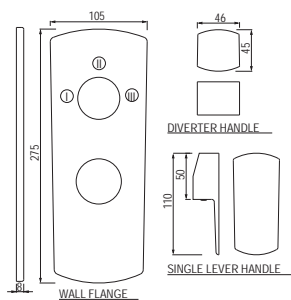

Aquamax Exposed Part Kit of Single
Lever Shower Mixer with 3-way
diverter (Compatible In-wall Parts
ALD-783 or ALD-783E are sold
separately)
KUP-CHR-35783KPM R 855

Opal Prime