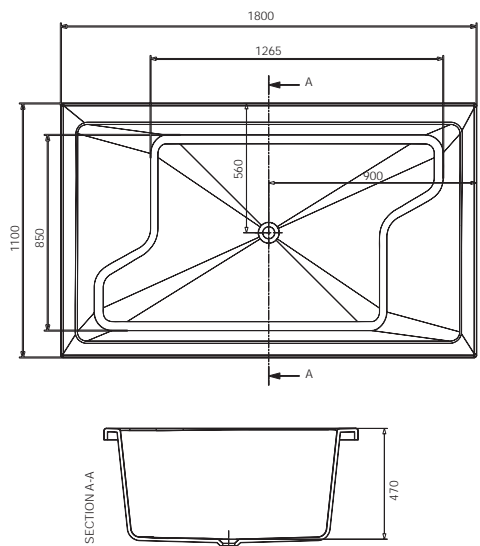

Specifications

PMMA Sheet

PU Green Reinforcement

Note: Drain pipe/Europa kit are mandatory products for installation of all the bathtubs. Accessories shown in the image are not a part of the product