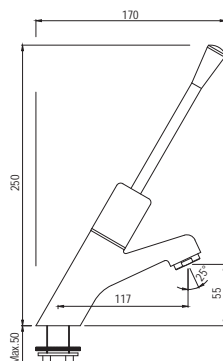

Non-concussive Basin Tap with Elbow Operated Extended Lever

PRS-CHR-031MED

R 1311