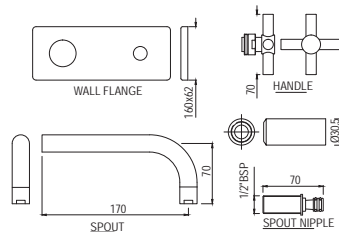

Exposed Parts of In-wall Single Built-in Stop Valve with Basin Spout (Compatible In-Wall part ALD-441 is sold separately)
SOL-CHR-6441K

R 640