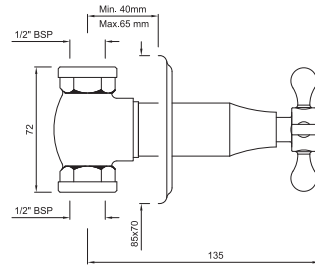

In-wall Stop Valve with Adjustable Wall Flange, Size 15 mm (With Exposed and In-wall parts)

QQP-CHR-7083PM	R	699
QQP-ABR-7083PM	R	1049
QQP-ACR-7083PM	R	1049
QQP-BCH-7083PM	R	909
QQP-BLM-7083PM	R	909
QQP-GDS-7083PM	R	1398
QQP-GLD-7083PM	R	1503
QQP-GRF-7083PM	R	1049
QQP-SSF-7083PM	R	1049
QQP-WHM-7083PM	R	909