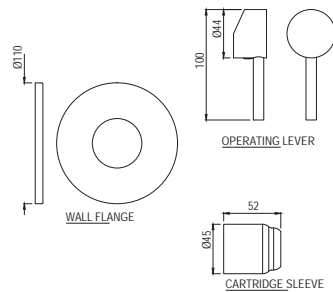

Exposed Part Kit of Single Lever In-wall Manual Valve, 35 mm Cartridge (Compatible In-wall parts ALD-227 or ALD-229 are sold separately)
FLR-CHR-5227K

R 415