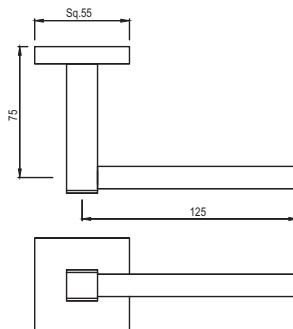

Spare Toilet Roll holder, Stainless Steel