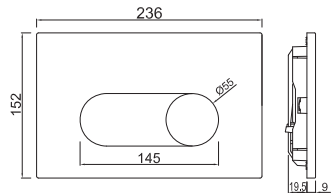

Control Plate Ornamix Prime

JCP-CHR-102415	R 711
JCP-ABR-102415	R 1138
JCP-ACR-102415	R 1138
JCP-BCH-102415	R 996
JCP-BLM-102415	R 996
JCP-GDS-102415	R 1897
JCP-GLD-102415	R 2063
JCP-GRF-102415	R 1138
JCP-SSF-102415	R 1138
JCP-WHM-102415	R 996