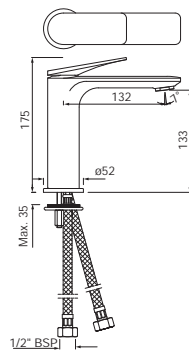

Single Lever Extended Basin Mixer (Height-128mm) without Popup Waste, with 375mm Long Braided Hoses and Base Flange

|                  |        |
|------------------|--------|
| LAG-CHR-91023BWF | R 3328 |
| LAG-BCH-91023BWF | R 4659 |
| LAG-BLM-91023BWF | R 4659 |
| LAG-BGP-91023BWF | R 4825 |
| LAG-GBP-91023BWF | R 5491 |
| LAG-GMP-91023BWF | R 5491 |
| LAG-BBC-91023BWF | R 4659 |
| LAG-BGM-91023BWF | R 4825 |
| LAG-GMG-91023BWF | R 5491 |