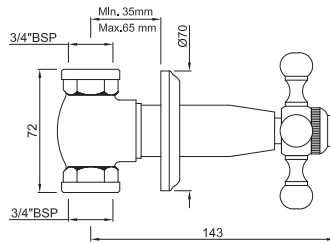

In-wall Stop Valve with Adjustable Wall Flange, Size 20 mm (With Exposed and In-wall parts)

QQT-CHR-7089	R	643
QQT-ABR-7089	R	965
QQT-ACR-7089	R	965
QQT-BCH-7089	R	837
QQT-BLM-7089	R	837
QQT-GDS-7089	R	1336
QQT-GLD-7089	R	1383
QQT-GRF-7089	R	965
QQT-SSF-7089	R	965
QQT-WHM-7089	R	837