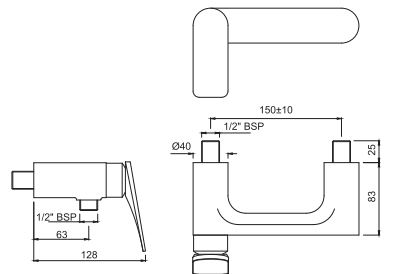

LAGUNA | FAUCETS

Single Lever | Basin

Exposed Parts of Single Lever Built-in In-wall Manual Valve with Basin Spout (Compatible in-wall parts ALD-233N or ALD-235N are sold separately)

LAG-CHR-91233NK	R 1917
LAG-BCH-91233NK	R 2684
LAG-BLM-91233NK	R 2684
LAG-BGP-91233NK	R 2780
LAG-GBP-91233NK	R 3163
LAG-GMP-91233NK	R 3163
LAG-BBC-91233NK	R 2684
LAG-BGM-91233NK	R 2780
LAG-GMG-91233NK	R 3163

Single Lever | Bath & Shower

Single Lever Shower Mixer with Provision For Connection to Exposed Shower Pipe (SHA-1211N), Wall Mounted

LAG-CHR-91147	R 3196
LAG-BCH-91147	R 4474
LAG-BLM-91147	R 4474
LAG-BGP-91147	R 4634
LAG-GBP-91147	R 5273
LAG-GMP-91147	R 5273
LAG-BBC-91147	R 4474
LAG-BGM-91147	R 4634
LAG-GMG-91147	R 5273

Single Lever Shower Mixer, Wall Mounted

LAG-BCH-91149	R 4474
LAG-BLM-91149	R 4474

Disclaimer: Image shown is for illustration purpose only

Exposed Part Kit of Single Lever In-wall Diverter (Compatible In-wall part ALD-065N is sold separately)

LAG-CHR-91065NK	R 959
LAG-BCH-91065N	R 3371
LAG-BLM-91065N	R 3371
LAG-BGP-91065N	R 3419
LAG-GBP-91065N	R 3788
LAG-GMP-91065N	R 3788
LAG-BBC-91065N	R 3371
LAG-BGM-91065N	R 3419
LAG-GMG-91065N	R 3788