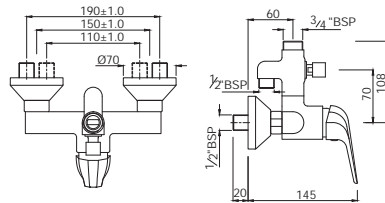

CONTINENTAL PRIME | FAUCETS

Single Lever | Bath & Shower

Single Lever Shower Mixer with Provision For Connection to Exposed Shower Pipe (SHA-1211NH or SHA-1213) & Hand Shower, Wall Mounted COP-CHR-145PM

R 1833