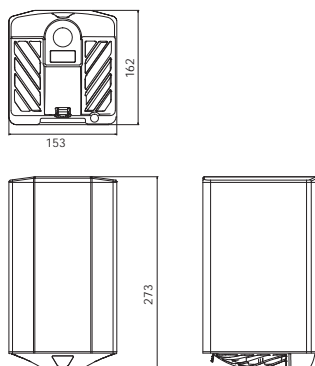

Flash touch-free infrared hand dryer with 1150W rated power & carbon brush motor
HDR-SSF-AK2807

R 3324