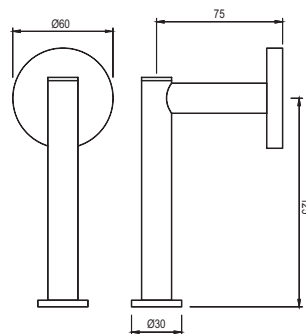

Spare Toilet Paper Holder, Stainless Steel

ACN-CHR-1155S	R	299
ACN-ABR-1155S	R	478
ACN-ACR-1155S	R	478
ACN-BCH-1155S	R	419
ACN-BLM-1155S	R	419
ACN-BGP-1155S	R	434
ACN-GBP-1155S	R	494
ACN-GDS-1155S	R	794
ACN-GLD-1155S	R	868
ACN-GMP-1155S	R	494
ACN-GRF-1155S	R	478
ACN-SSF-1155S	R	478
ACN-WHM-1155S	R	419