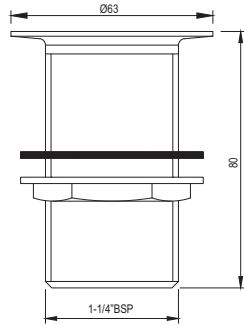

ALLIED

Waste

Basin Waste with 80mm Height, Unslotted

ALD-CHR-705	R	209
ALD-ABR-705	R	334
ALD-ACR-705	R	334
ALD-BCH-705	R	292
ALD-BLM-705	R	292
ALD-GDS-705	R	557
ALD-GLD-705	R	605
ALD-GRF-705	R	334
ALD-SSF-705	R	334
ALD-WHM-705	R	292