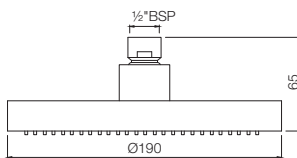

Single Function 190mm Round
Shape Overhead Shower
OHS-CHR-497N

R 824