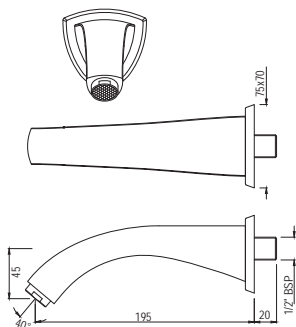

BATHTUB SPOUTS

Arc

Arc Bath Spout with Wall Flange

SPJ-CHR-87429	R	879
SPJ-ABR-87429	R	1407
SPJ-ACR-87429	R	1407
SPJ-BCH-87429	R	1230
SPJ-BLM-87429	R	1230
SPJ-GDS-87429	R	2203
SPJ-GLD-87429	R	2417
SPJ-GRF-87429	R	1407
SPJ-SSF-87429	R	1407
SPJ-WHM-87429	R	1230