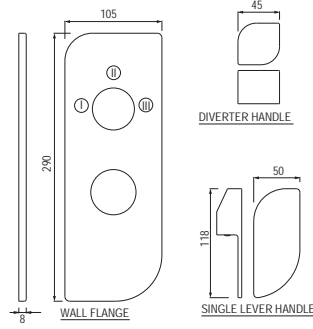

AQUAMAX THERMOSTAT

Alive