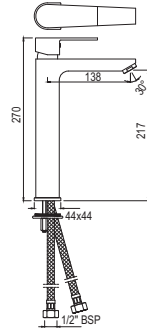

ARIA | FAUCETS

Single Lever | Basin

Single Lever High Neck Basin Mixer without Popup Waste, with 600mm Long Braided Hoses

ARI-CHR-39005B

R 2564