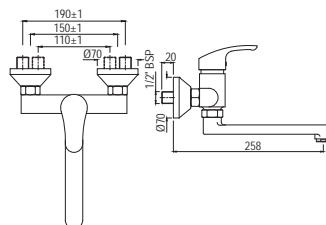

R 461

Single Lever | Kitchen

Single Lever Sink Mixer with Swivel Spout, Wall Mounted
EKO-CHR-33163