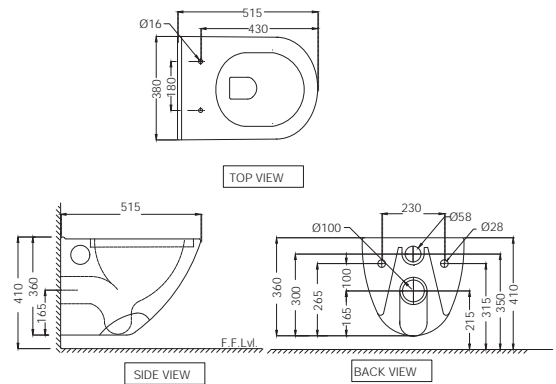

R 1084

CNS-WHT-961UF
Wall Hung WC With UF Soft Close
Seat Cover, Hinges, Accessories
Set, Size: 365x545x360 mm

R 2801

R 2527