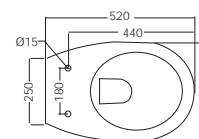

ARC | SANITARYWARE

NEW

R 1523

SIDE VIEW

R 6343

R 5763

R 9182

TOP VIEW