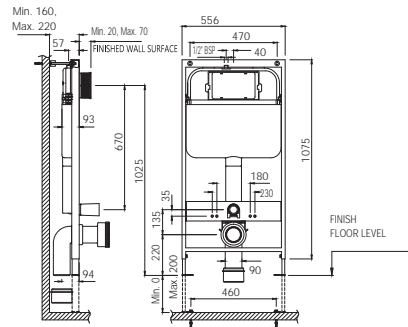

CISTERNS

In-Wall

Single Piece Slim In-wall Cistern with Floor Mounting Frame, Installation Kit and "S-Type" Drain Pipe Connection Set for Wall Hung WC (without Flush Control Plate)
JCS-WHT-2400FS

R 2986