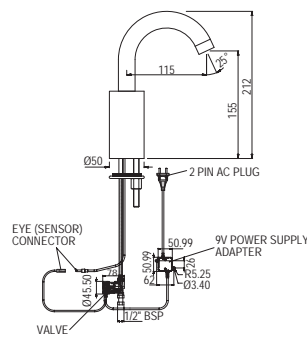

Sensor Faucet for Wash Basin (9V transformer & Battery Operated)
SNR-CHR-51021EB

R 4279