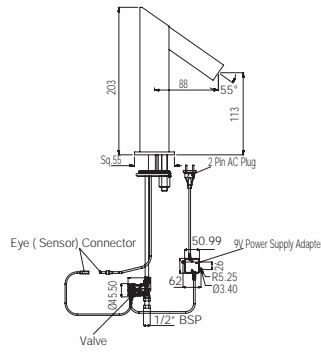

SENSOR | FAUCETS

Sensor | Basin

Sensor Faucet for Wash Basin
in Square Shape Deck Mounted
Complete with Control Box (Battery
Operated)
SNR-CHR-51001SQ

R 4485