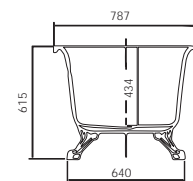

QUEENS

Queens Free Standing Bath Tub
1702x787x434/615mm With Chrome Over
Flow, Waste And Legs

JBT-WHT-FSBTMAD1778

R 39483

Queens Free Standing Bath Tub
1702x787x434/615mm With Gold Over
Flow, Waste And Legs

JBT-WHT-FSBTMAD1778G

R 41848

Specifications

Free standing
bathtub

Lucite acrylic
sheet

Overflow
& wast

Zinc alloy
legs / feet

A-A

B-B