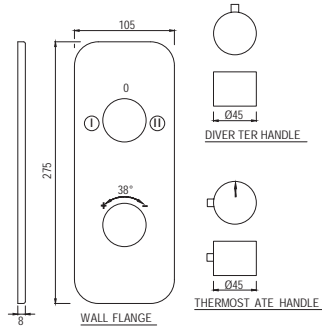

AQUAMAX THERMOSTAT

Florentine

Aquamax Exposed Part Kit of
Thermostatic Shower Mixer with
2-way diverter (Compatible In-wall
Part ALD-681 or ALD-681E are sold
separately)
FLR-CHR-5681K R 1357