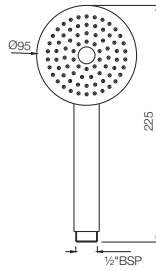

SHOWERS | MULTI FUNCTION

Hand Showers

Single Function 95mm Round
Shape Hand Shower
HSH-CHR-1737

R 366