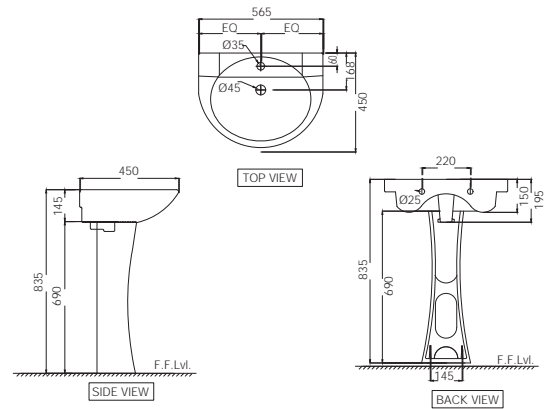

R 992

R 710

CNS-WHT-801
Wall Hung Basin With
Fixing Accessories,
Size: 560x415x200 mm
CNS-WHT-305
Half Pedestal With Fixing
Accessories For CNS-WHT-801