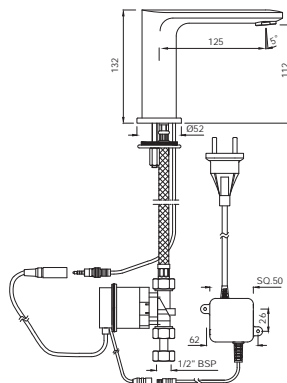

Opal Prime Sensor Faucet for Wash Basin (9V transformer & Provision for Battery Operated)
SNR-CHR-15019PMEB

R 3033