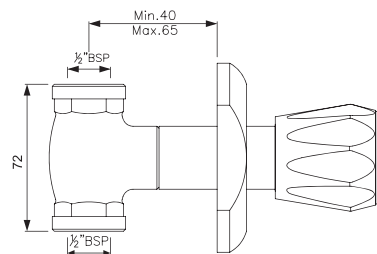

In-wall Stop Valve with Adjustable Wall Flange, Size 15 mm (With Exposed and In-wall parts)
CON-CHR-083KN

R 452