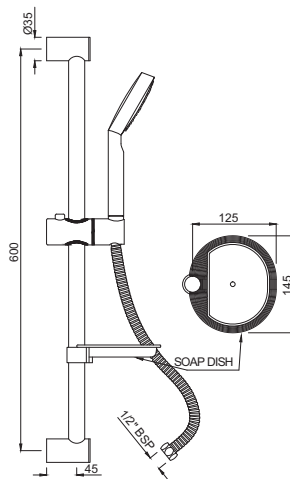

Slide Rail (24mm dia. & 600mm) with Single function Hand Shower (HSH-1937) with 8mm dia 1.5M Long Flexible Hose and soap dish  
SHA-CHR-1110

R 1461