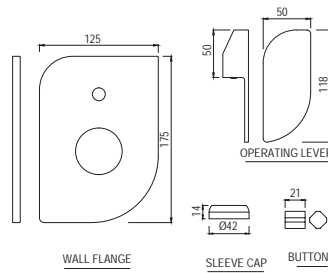

Exposed Part Kit of Single Lever In-wall Diverter (Compatible In-wall part ALD-065N is sold separately)
ALI-CHR-85065NK

R 641

Single Lever In-wall Diverter (With In-wall & Exposed Parts)

- ALI-ABR-85065 R 3230
- ALI-ACR-85065 R 3230
- ALI-BCH-85065 R 2926
- ALI-BLM-85065 R 2926
- ALI-GDS-85065 R 4345
- ALI-GLD-85065 R 4593
- ALI-GRF-85065 R 3230
- ALI-SSF-85065 R 3230
- ALI-WHM-85065 R 2926