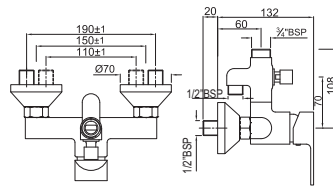

LYRIC | FAUCETS

Single Lever | Bath & Shower

Single Lever Shower Mixer with Provision For Connection to Exposed Shower Pipe (SHA-1211NH or SHA-1213) & Hand Shower, Wall Mounted
LYR-CHR-38145

R 2225