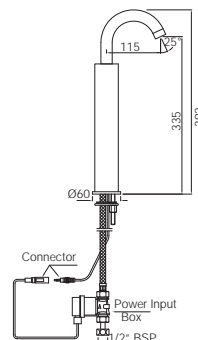

Sensor Faucet for Wash Basin Deck Mounted Complete with 175mm Extended Body & Control Box (Battery Operated)

SNR-CHR-51021A	R	4343