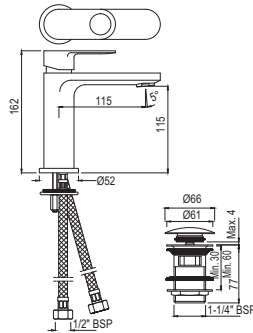

Single Lever Basin Mixer without  
Popup Waste, with 375mm Long  
Braided Hoses & click clack waste  
(ALD-729)

|                     |   |      |
|---------------------|---|------|
| ORP-CHR-10011BPMCLW | R | 2066 |
|---------------------|---|------|