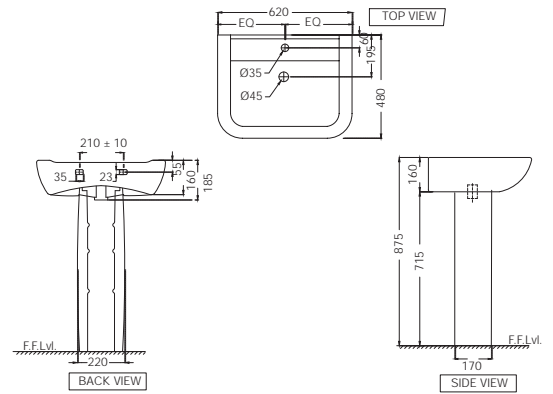

R 1251

R 779

FNS-WHT-40801
"Wall Hung Basin With Fixing
Accessories,
Size: 620x480x185 mm"
FNS-WHT-40305
Half Pedestal With Fixing
Accessories For FNS-WHT-40801