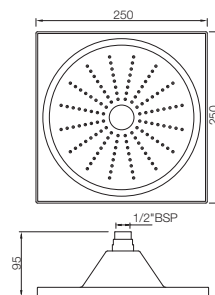

LED Single Function 234mm Round Shape Overhead Shower  
OHS-CHR-1741

R 2897

LED Single Function 250X250mm Square Shape Overhead Shower  
OHS-CHR-1743

R 3308