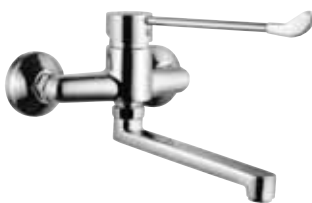

Florentine Single Lever Sink Mixer
with Extended Lever Handle, Wall
Mounted
FLR-CHR-5166

R 1827