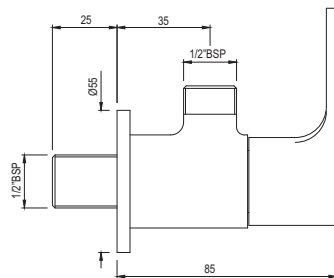

Angle Valve with Wall Flange

VGP-CHR-81053

R 448

VGP-ABR-81053

R 717

VGP-ACR-81053

R 717

VGP-BCH-81053

R 627

VGP-BLM-81053

R 627

VGP-GDS-81053

R 1197

VGP-GLD-81053

R 1299

VGP-GRF-81053

R 717

VGP-SSF-81053

R 717

VGP-WHM-81053

R 627