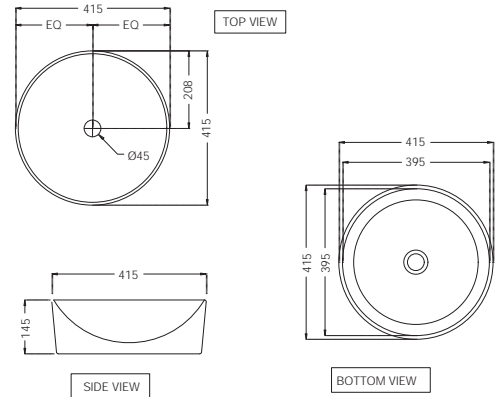

R 1007

R 1952

R 5683

OPS-WHT-15955P180UFSM
Rimless Back To Wall WC With UF
Soft Close Slim Seat Cover, Hinges,
Fixing Accessories And Accessories
Set, Size: 370x580x430 mm,
P Trap- 180 mm

R 6279