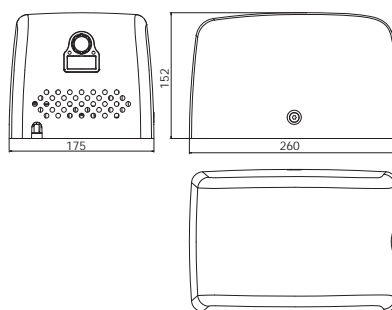

Bolt touch-free infrared hand dryer with 1150W rated power & carbon brush motor
HDR-SSF-AK2803D

R 3241