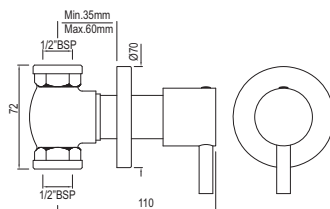

In-wall Stop Valve with Adjustable Wall Flange, Size 15 mm (With Exposed and In-wall parts)

FLR-CHR-5083N

R 514