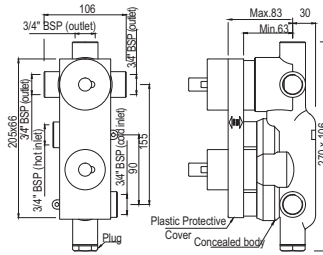

ALLIED

In-Wall Bodies | Bath & Shower

Aquamax In-wall Body of
Thermostatic Shower Mixer with
Fixing Lugs & 3-way diverter
(Without Exposed Parts)
ALD-CHR-683E