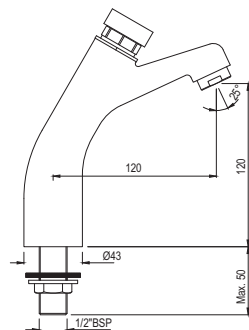

Non-concussive Basin Tap with
65mm Extension Body

PRS-CHR-031L65

R 1113