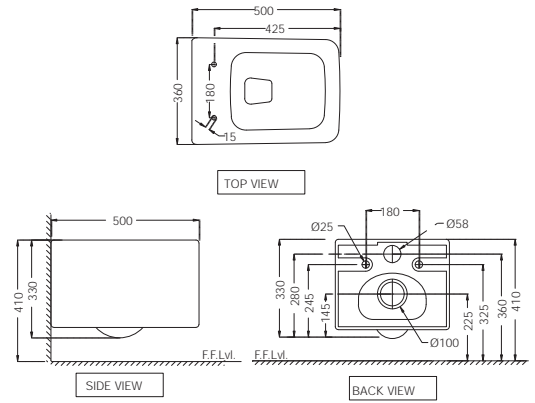

# KUBIX | SANITARYWARE

**KUS-BLM-35953BIUF5M** R 4784  
Rimless, Blind Installation Wall Hung  
WC In Black Matt With UF Soft  
Close Slim Seat Cover, Hinges,  
Accessories Set,  
Size: 360x500x330 mm

**KUS-WHM-35953BIUF5M** R 4784  
Rimless, Blind Installation Wall Hung  
WC In Black Matt With UF Soft  
Close Slim Seat Cover, Hinges,  
Accessories Set,  
Size: 360x500x330 mm