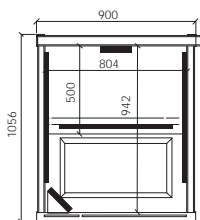

SOLO 900 x 1050 x 1900 (1 Person)

Disclaimer: Pictures shown are for illustration purposes only

Solo One Infrared Sauna 900x1050x1900mm, Heater-1750 Watt, Wood-Hemlock, Led Light, Digital Touch Panel (Single Seater)

JSA-NAW-DLX9011

R 63203

Specifications

Wood finish
hemlock

Comfortable
backrest

Touch
control system

Combination of
spectrum & black
mica carbon
heater 1.75kw

Built-in
temperature
sensor

Music centre-radio
usb, aux, bluetooth

Chromotherapy

Bluetooth
& two Speakers