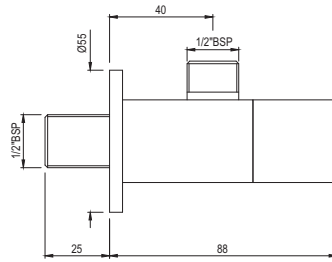

ARIA | FAUCETS

Quarter Turn | Taps

Angle Valve with Wall Flange

ARI-CHR-39053

R 402