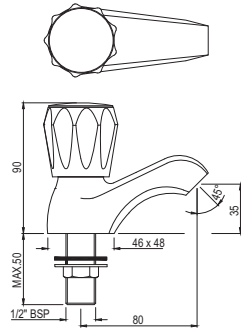

# CONTINENTAL | FAUCETS

Multi Turn | Basin

Basin Tap 1/2 Inch  
CON-CHR-011KN

R 438

Basin Tap with Right Hand Operating Knob & 375mm Long Braided Hoses  
CON-CHR-127BKN

R 912

Monoblock Basin Mixer without popup waste & 375mm Long Braided Hoses  
CON-CHR-167KNB