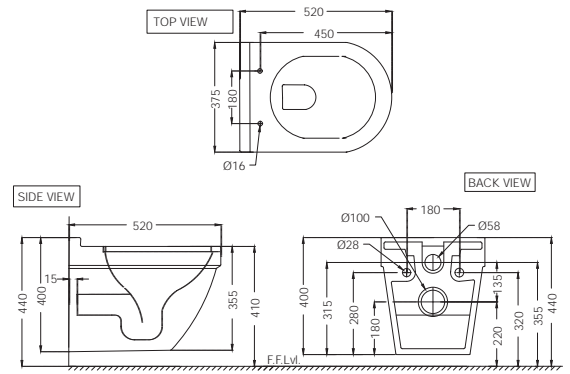

SLS-WHT-6953BIUFSM
Rimless, Blind Installation Wall Hung
WC With UF Soft Close Slim Seat
Cover, Hinges And Accessories Set,
Size: 375x520x400 mm

R 3501