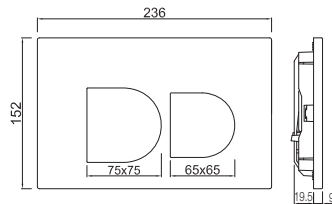

Control Plate D arc
JCP-CHR-372415

R 721