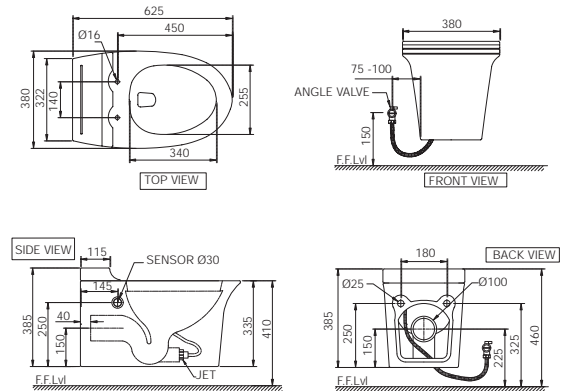

ONS-WHT-10961BIUFSMTL
Tankless Wall Hung WC With
Sensor Flush, UF Soft Close Slim
Seat Cover, Hinges, Accessories
Set, Size: 380x625x385 mm

R 8593