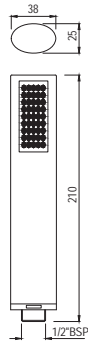

Single Function 25X38mm Oval Shape Hand Shower

HSH-CHR-49537	R	323