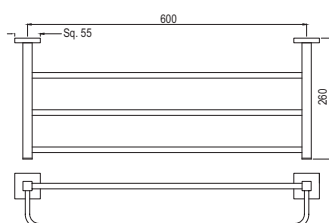

## Towel Shelf 600mm long with Lower Hangers, Stainless Steel

|                 |   |      |
|-----------------|---|------|
| AKP-CHR-35781PS | R | 2013 |
| AKP-ABR-35781PS | R | 3221 |
| AKP-ACR-35781PS | R | 3221 |
| AKP-BCH-35781PS | R | 2818 |
| AKP-BLM-35781PS | R | 2818 |
| AKP-GDS-35781PS | R | 5045 |
| AKP-GLD-35781PS | R | 5532 |
| AKP-GRF-35781PS | R | 3221 |
| AKP-SSF-35781PS | R | 3221 |
| AKP-WHM-35781PS | R | 2818 |