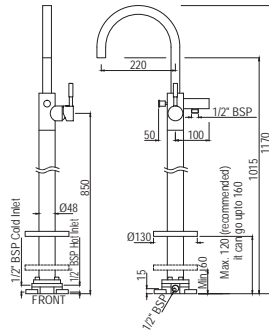

SOLO | FAUCETS

Single Lever | Bath & Shower