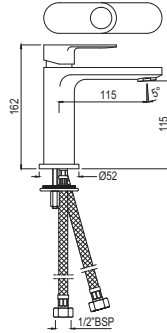

ORNAMIX PRIME | FAUCETS

Single Lever | Basin