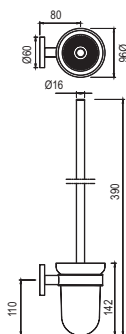

Toilet Brush & Holder

ACN-CHR-1143N	R 816
ACN-ABR-1143N	R 1305
ACN-ACR-1143N	R 1305
ACN-BCH-1143N	R 1142
ACN-BLM-1143N	R 1142
ACN-BGP-1143NPD	R 1269
ACN-GBP-1143NPD	R 1444
ACN-GDS-1143N	R 2183
ACN-GLD-1143N	R 2365
ACN-GMP-1143NPD	R 1444
ACN-GRF-1143N	R 1305
ACN-SSF-1143N	R 1305
ACN-WHM-1143N	R 1142