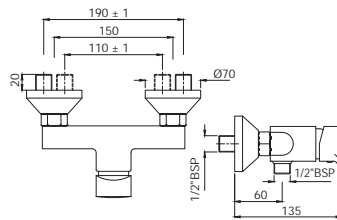

OPAL PRIME | FAUCETS

Single Lever | Bath & Shower

Single Lever Shower Mixer, Wall Mounted

OPP-CHR-15149PM R 1620