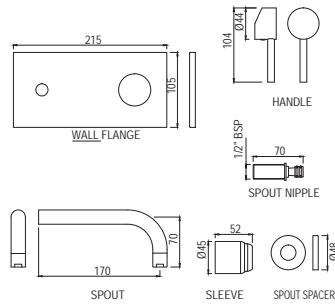

Exposed Parts of Single Lever Built-in In-wall Manual Valve with Basin Spout (Compatible in-wall parts ALD-233N or ALD-235N are sold separately)
FLR-CHR-5233NK

R 1126

Single Lever | Bath & Shower