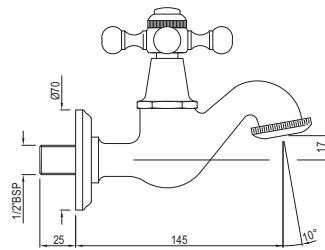

Monoblock Bidet Mixer with Popup Waste & 375mm Long Braided Hoses

QQT-CHR-7613B	R	2822
QQT-ACR-7613B	R	4515

Quarter Turn | Taps

Bib Tap with Wall Flange

QQT-CHR-7037	R	831