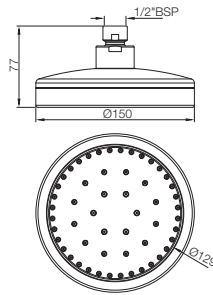

Overhead Showers

Single Function 150mm Round Shape Overhead Shower with Self Cleaning Function, brass Body with Gray Face Plate
OHS-CHR-1801

R 1888