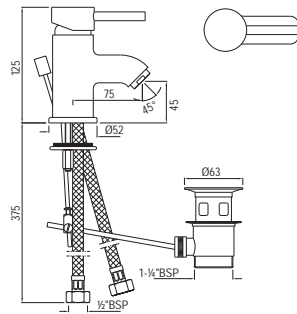

Single Lever Basin Mixer (Small
Spout) without Popup Waste &
375mm Long Braided Hoses
FLR-CHR-5003B

R 1057