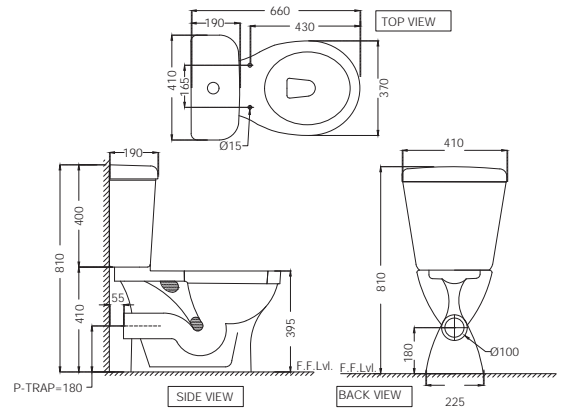

CNS-WHT-705
Under Counter Basin With
Fixing Accessories,
Size: 605x430x200 mm,
Shape: Oval

R 937

CNS-WHT-751P180SPPZ
Bowl With Cistern For Coupled
WC With PP Soft Close Seat Cover,
Hinges, Dual Flush Cistern Fitting,
Fixing Accessories And Accessories
Set, Size: 410x660x810 mm,
P Trap- 180 mm

R 1899

NEW

CNS-WHT-813
"Wall Hung Basin With
Fixing Accessories,
Size: 420x420x155 mm"

R 962

CNS-WHT-903
Table Top Basin,
Size: 425x340x175 mm

R 742