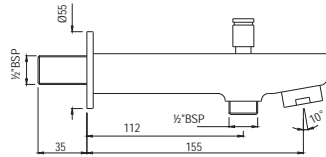

# BATHTUB SPOUTS

Fusion

Fusion Bath Spout with Diverter & Wall Flange  
SPJ-CHR-29463

R 824

Queen's

Queen's Bath Spout with Wall Flange

|              |   |      |
|--------------|---|------|
| SPJ-CHR-7429 | R | 775  |
| SPJ-ABR-7429 | R | 1240 |
| SPJ-ACR-7429 | R | 1240 |
| SPJ-BCH-7429 | R | 1084 |
| SPJ-BLM-7429 | R | 1084 |
| SPJ-GDS-7429 | R | 2066 |
| SPJ-GLD-7429 | R | 2247 |
| SPJ-GRF-7429 | R | 1240 |
| SPJ-SSF-7429 | R | 1240 |
| SPJ-WHM-7429 | R | 1084 |