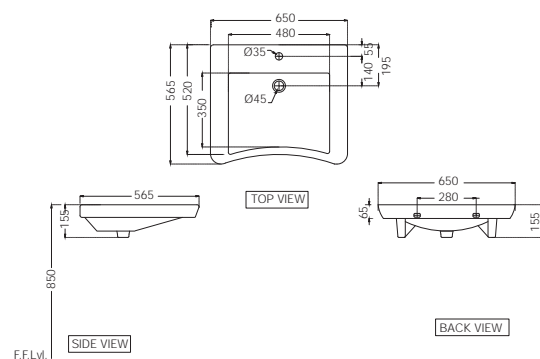

DIS-WHT-93801 R 3050
Wall Hung Basin With
Fixing Accessories,
Size: 650X565X155 mm