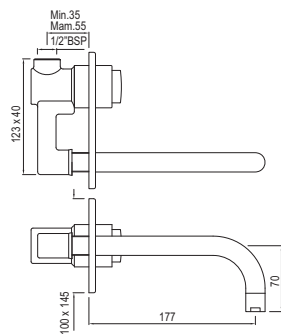

PRESSMATIC | FAUCETS

Basin

Non-concussive Basin Tap

PRS-CHR-031

R 904

Non-concussive Basin Tap with
65mm Extension Body

PRS-CHR-031L65

R 1113

Non-concussive Basin Tap, Wall
Mounted

PRS-CHR-061

R 1215

Taps

Non-concussive Bib Tap

PRS-CHR-043

R 918