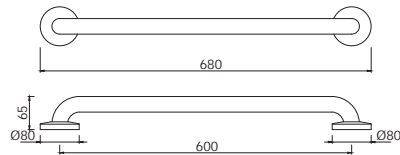

# ACCESSORIES (FOR DISABLED-FRIENDLY BATHROOMS)

White Epoxy

Grab Bar 692mm Long  
WAC-WHT-BR0600

R 1371

Grab Bar Vertical Swing  
WAC-WHT-BG0800

R 2615

Black Matt

Grab Bar 692mm Long  
WAC-BLM-BR0600