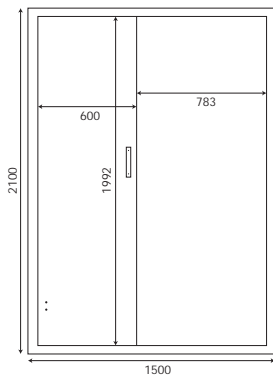

KAYAIR 1500 x 1100 x 2100 mm (1-2 Person)

Disclaimer: Pictures shown are for illustration purposes only

Jaquar Kaya Sauna 1500x1100x2100mm (With Infrared Heater)

JSA-NAW-MD3150IH

R 72717

Specifications

Wood finish hemlock

Infrared carbon heater
8 pcs 2.9 KW

On heater control panel

Chromotherapy

2 pcs.
s shape backrest

Mp3 player

Thermometer

Hygrometer

Sandglass timer

Bluetooth & two Speakers