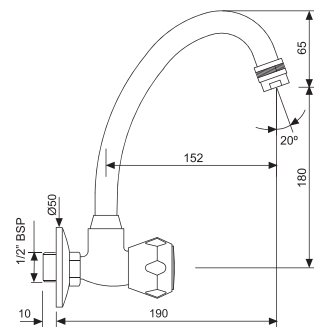

Sink Tap with Swivel Pipe Spout

AQT-CHR-3357

R 603