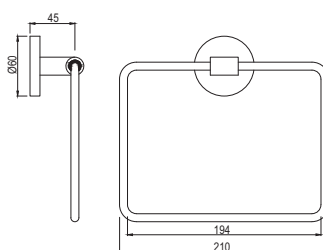

Towel Ring Square

ACN-CHR-1121N	R	657
ACN-ABR-1121N	R	1050
ACN-ACR-1121N	R	1050
ACN-BCH-1121N	R	919
ACN-BLM-1121N	R	919
ACN-GDS-1121N	R	1749
ACN-GLD-1121N	R	1904
ACN-GRF-1121N	R	1050
ACN-SSF-1121N	R	1050
ACN-WHM-1121N	R	919