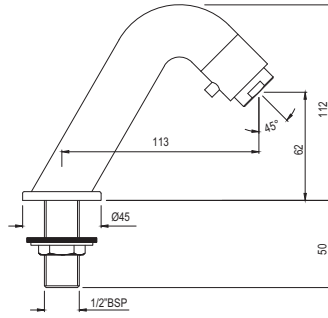

SPOUT OPERATING TAPS

Basin

Spout Operated Pillar Tap

SOT-CHR-83011

R 654