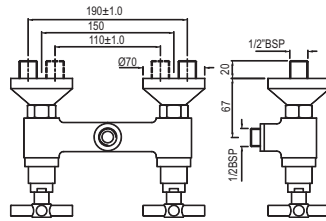

SOLO | FAUCETS

Quarter Turn | Bath & Shower

Shower Mixer

SOL-CHR-6209

R 1888