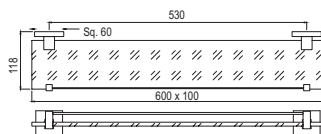

Prices are inclusive of VAT