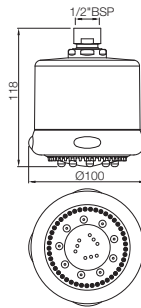

Multifunction 100mm Cylindrical Shape Overhead Shower with Normal, Massage & Mist Spray
OHS-CHR-1787

R 1637