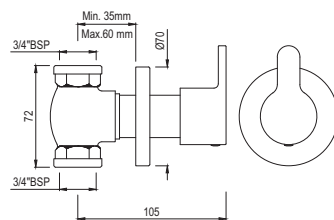

# FUSION | FAUCETS

Quarter Turn | Taps

2-Way Bib Tap with Wall Flange

FUS-CHR-29041

R 954

Angle Valve with Wall Flange

FUS-CHR-29053

R 515