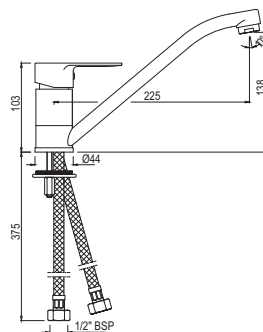

ORNAMIX PRIME | FAUCETS

Single Lever | Bath & Shower

Exposed Parts of Floor Mounted Single Lever Bath Mixer with Provision for Hand Shower, but without Hand Shower & Shower Hose (Compatible In-Floor part ALD-121 is sold separately)

ORP-CHR-10121KPM	R 17296
ORP-ABR-10121KPM	R 27673
ORP-ACR-10121KPM	R 27673
ORP-BCH-10121KPM	R 24214
ORP-BLM-10121KPM	R 24214
ORP-GDS-10121KPM	R 46122
ORP-GLD-10121KPM	R 50157
ORP-GRF-10121KPM	R 27673
ORP-SSF-10121KPM	R 27673
ORP-WHM-10121KPM	R 24214

Single Lever | Kitchen

Single Lever Mono Sink Mixer with Swivel Spout & 375mm Long Braided Hoses

ORP-CHR-10173BPM	R 2183
ORP-ABR-10173BPM	R 3492
ORP-ACR-10173BPM	R 3492
ORP-BCH-10173BPM	R 3052
ORP-BLM-10173BPM	R 3052
ORP-GDS-10173BPM	R 5468
ORP-GLD-10173BPM	R 5998
ORP-GRF-10173BPM	R 3492
ORP-SSF-10173BPM	R 3492
ORP-WHM-10173BPM	R 3052

Single Lever | Bidet

Single Lever Bidet Mixer with Popup Waste & 375mm Long Braided Hoses

ORP-CHR-10213BPM	R 2225

Quarter Turn | Basin

Exposed Parts of In-wall Single Built-in Stop Valve with Basin Spout (Compatible In-Wall part ALD-441 is sold separately)

ORP-CHR-10441KPM	R 742

Prices are inclusive of VAT