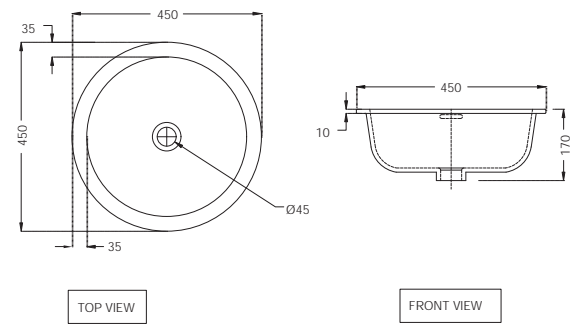

R 1567

LAS-WHT-91805
Wall Hung Basin With Fixing Accessories,
Size: 1000x500x185 mm
LAS-WHT-91303
Full Pedestal For LAS-WHT-91803,
91805, Size: 210x310x685 mm