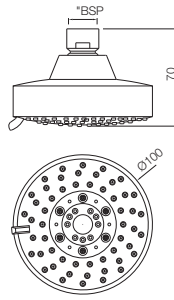

SHOWERS | MULTI FUNCTION

Overhead Showers

Multifunction 100mm Round Shape Overhead Shower with Normal, Soft & Massage Spray
OHS-CHR-1999

R 479