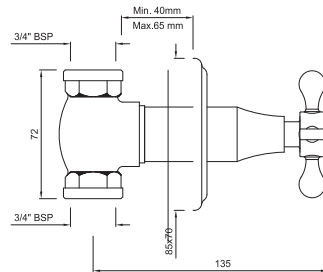

In-wall Stop Valve with Adjustable Wall Flange, Size 20 mm (With Exposed and In-wall parts)

QQP-CHR-7089PM	R	699
QQP-ABR-7089PM	R	1049
QQP-ACR-7089PM	R	1049
QQP-BCH-7089PM	R	909
QQP-BLM-7089PM	R	909
QQP-GDS-7089PM	R	1398
QQP-GLD-7089PM	R	1503
QQP-GRF-7089PM	R	1049
QQP-SSF-7089PM	R	1049
QQP-WHM-7089PM	R	909