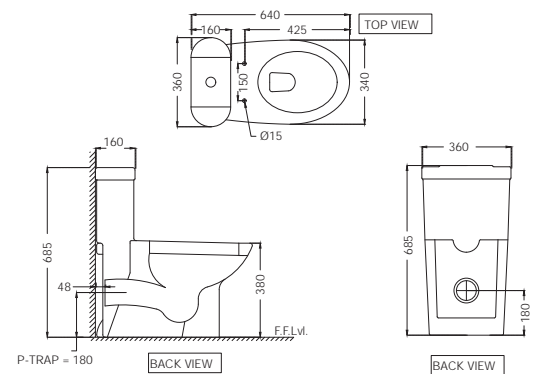

SOLO | SANITARYWARE

R 1084

R 497

R 946

SLS-WHT-6751P180PPZ
Bowl With Cistern For Coupled WC
With PP Soft Close Seat Cover,
Hinges, Dual Flush Cistern Fitting,
Fixing Accessories and Accessories
Set, Size: 375x650x790 mm,
P Trap- 180 mm

R 3141

SLS-WHT-6851P180PP
Single Piece WC With PP Soft
Close Seat Cover, Hinges, Dual
Flush Cistern Fitting And Fixing
Accessories, Size: 360x640x685
mm, P Trap- 180 mm

R 5305