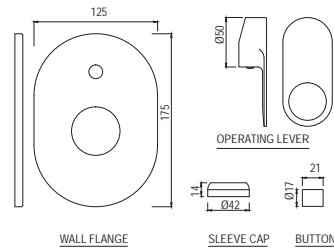

Exposed Part Kit of Single Lever
In-wall Diverter (Compatible In-wall
part ALD-065N is sold separately)
ORP-CHR-10065NKPM

R 563

Single Lever In-wall Diverter (With
In-wall & Exposed Parts)

ORP-ABR-10065PM	R 3105
ORP-ACR-10065PM	R 3105
ORP-BCH-10065PM	R 2817
ORP-BLM-10065PM	R 2817
ORP-GDS-10065PM	R 4197
ORP-GLD-10065PM	R 4366
ORP-GRF-10065PM	R 3105
ORP-SSF-10065PM	R 3105
ORP-WHM-10065PM	R 2817