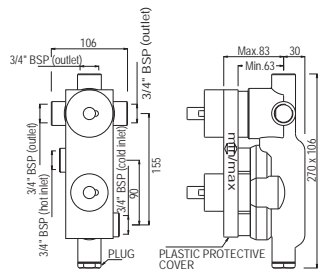

Aquamax In-wall Body of
Thermostatic Shower Mixer with
3-way diverter (Without Exposed
Parts)
ALD-CHR-683 R 5617