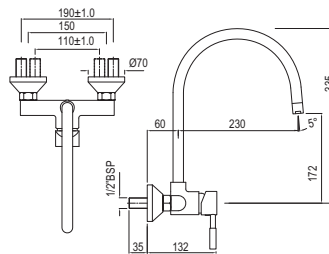

Single Lever Sink Mixer with Swinging Spout on Upper Side, Wall Mounted
SOL-CHR-6165

R 1799