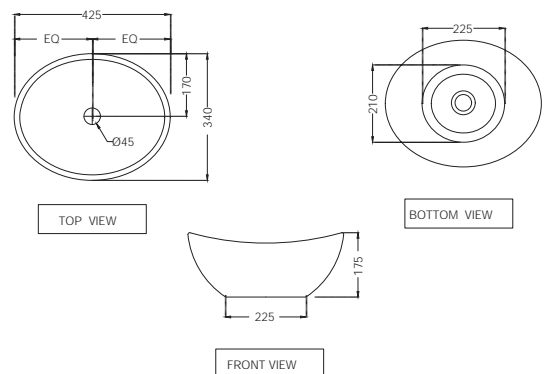

CNS-WHT-705
Under Counter Basin With
Fixing Accessories,
Size: 605x430x200 mm,
Shape: Oval

R 937

CNS-WHT-751P180SPPZ
Bowl With Cistern For Coupled
WC With PP Soft Close Seat Cover,
Hinges, Dual Flush Cistern Fitting,
Fixing Accessories And Accessories
Set, Size: 410x660x810 mm,
P Trap- 180 mm

R 1899

NEW

CNS-WHT-813
"Wall Hung Basin With
Fixing Accessories,
Size: 420x420x155 mm"

R 962

CNS-WHT-903
Table Top Basin,
Size: 425x340x175 mm

R 742