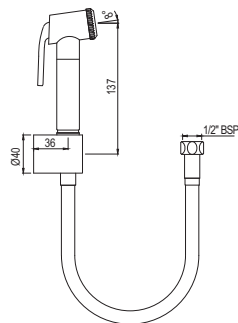

Health Faucet Kit (Flexible Hose,  
Handset & Bracket) with N.R.V  
ALD-CHR-577

R 670

Health Faucet Kit (Easy flex Hose,  
Handset & Bracket)  
ALD-CHR-565

R 537