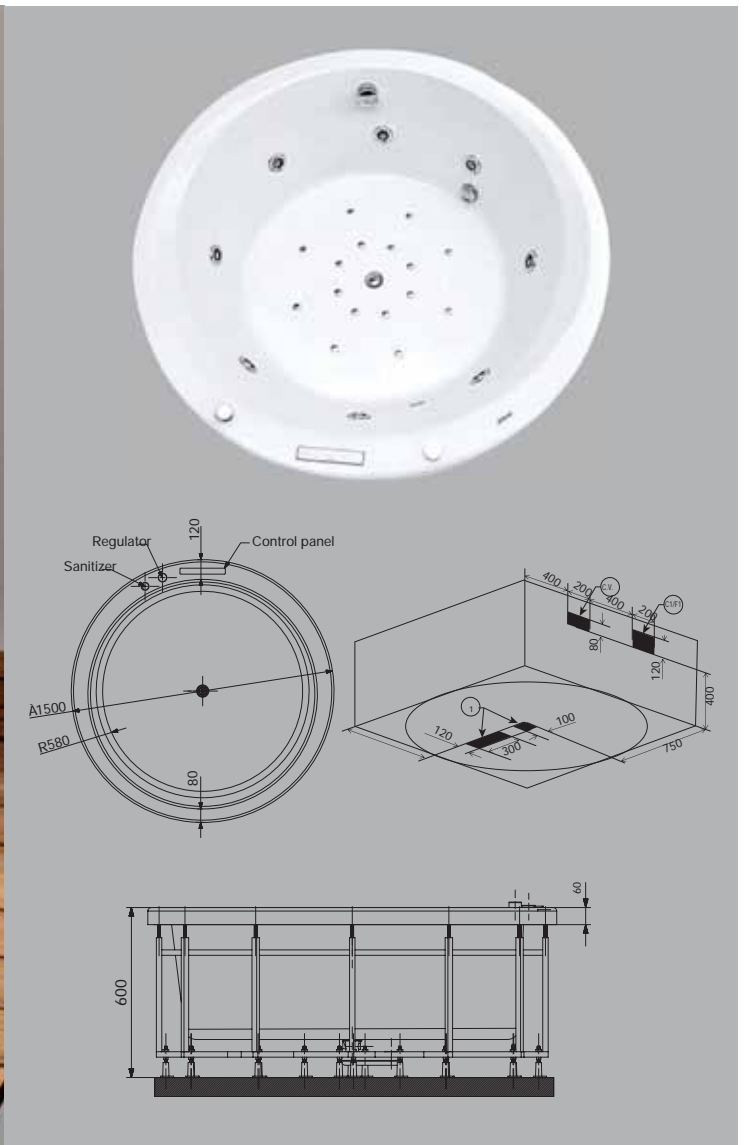

Water Pump 1.4 HP

Slim water Jets 8

0.9 HP Air Blower

Air Jets 12

Air Regulator

Disinfection

Headrests

Chromotherapy