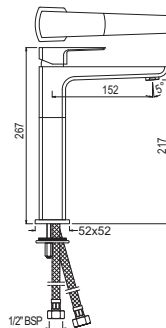

Single Lever Basin Mixer without
PopUp Waste, with 375mm Long
Braided Hoses

KUP-CHR-35011BPM	R 2683
KUP-ABR-35011BPM	R 4294
KUP-ACR-35011BPM	R 4294
KUP-BCH-35011BPM	R 3757
KUP-BLM-35011BPM	R 3757
KUP-BGP-35011BPM	R 3891
KUP-GBP-35011BPM	R 4428
KUP-GDS-35011BPM	R 7163
KUP-GLD-35011BPM	R 7782
KUP-GMP-35011BPM	R 4428
KUP-GRF-35011BPM	R 4294
KUP-SSF-35011BPM	R 4294
KUP-WHM-35011BPM	R 3757