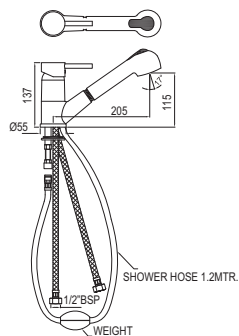

R 1878

Single Lever Mono Sink Mixer with Swivel Spout & 375mm Long Braided Hoses  
FLR-CHR-5173B

R 1354

Mono Sink Mixer with Pull-out Handspray & 375mm Long Braided Hoses  
FLR-CHR-5177B

R 2882