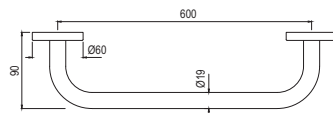

Grab Bar (Stainless Steel) 600mm Long
AHS-CHR-1507

R 696