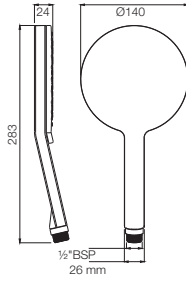

SHOWERS | SINGLE FUNCTION

Hand Showers

Single Function 140mm Round Shape Hand Shower with Air Effect
HSH-CHR-1727

R 1431