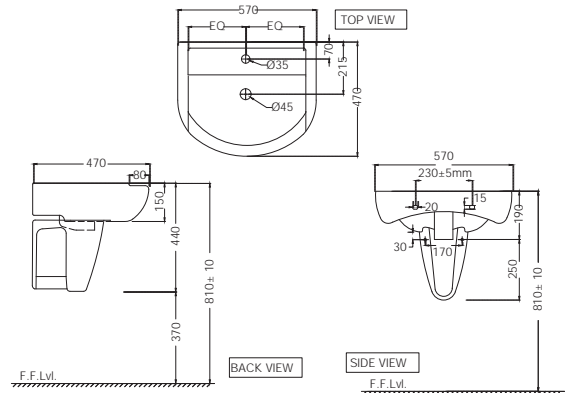

R 1279

R 472

ARS-WHT-39601
Counter Top Basin,
Size: 635x415x190 mm