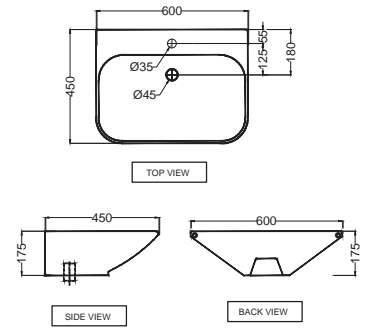

LAS-WHT-91933
Table Top Basin,
Size: 800x500x175 mm

R 4068