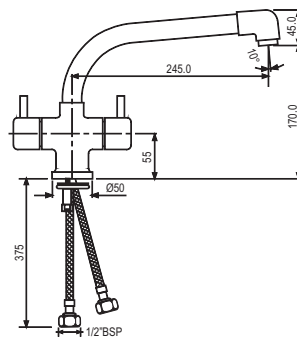

Mono Sink Mixer with Swivel Extended Spout & 375mm Long Braided Hoses
FLR-CHR-5319NB

R 1315