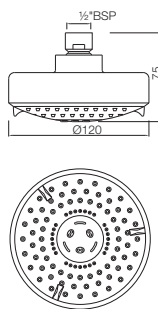

Multifunction 120mm Round Shape Overhead Shower with Normal, Soft & Massage Spray
OHS-CHR-1799

R 590