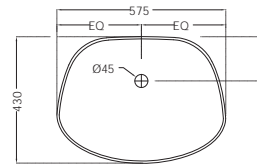

R 6343

TOP VIEW

SIDE VIEW

BACK VIEW

ACS-WHT-87901  
"Table Top Basin,  
Size: 575x430x175 mm"

R 5763

TOP VIEW

BOTTOM VIEW