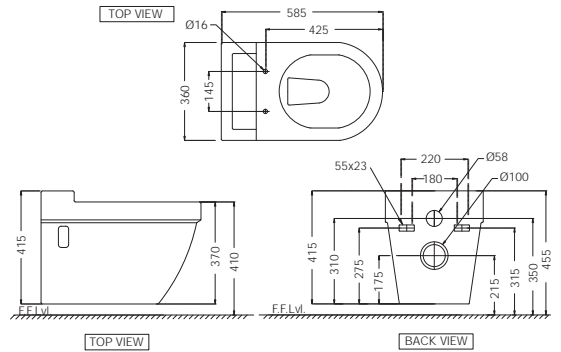

R 5683

OPS-WHT-15955P180UFSM
Rimless Back To Wall WC With UF
Soft Close Slim Seat Cover, Hinges,
Fixing Accessories And Accessories
Set, Size: 370x580x430 mm,
P Trap- 180 mm