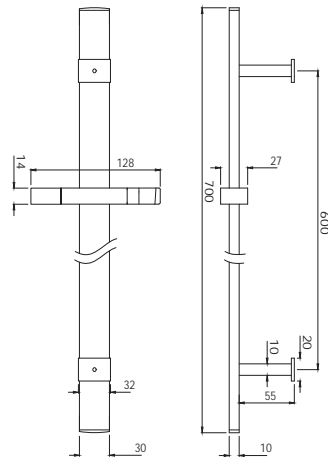

SHA-CHR-1199N	R	561
SHA-ABR-1199N	R	897
SHA-ACR-1199N	R	897
SHA-BCH-1199N	R	785
SHA-BLM-1199N	R	785
SHA-GDS-1199N	R	1494
SHA-GLD-1199N	R	1627
SHA-GRF-1199N	R	897
SHA-SSF-1199N	R	897
SHA-WHM-1199N	R	785

Slide Rail 700X30X10mm

SHA-CHR-1183	R	1878
SHA-ABR-1183	R	3005
SHA-ACR-1183	R	3005
SHA-BCH-1183	R	2630
SHA-BLM-1183	R	2630
SHA-BGP-1183PD	R	3377
SHA-GBP-1183PD	R	3843
SHA-GDS-1183	R	5002
SHA-GLD-1183	R	5447
SHA-GMP-1183PD	R	3843
SHA-GRF-1183	R	3005
SHA-SSF-1183	R	3005
SHA-WHM-1183	R	2630