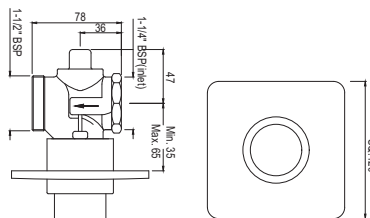

# FLUSH VALVES

Metropole Flush Valves-32 mm

Metropole Regular In-wall Flush Valve, 32mm Size for Western Commode with Round Flange

|               |   |      |
|---------------|---|------|
| FLV-CHR-1095N | R | 1057 |
| FLV-ABR-1095N | R | 1585 |
| FLV-ACR-1095N | R | 1585 |
| FLV-BCH-1095N | R | 1374 |
| FLV-BLM-1095N | R | 1374 |
| FLV-GDS-1095N | R | 2119 |
| FLV-GLD-1095N | R | 2271 |
| FLV-GRF-1095N | R | 1585 |
| FLV-SSF-1095N | R | 1585 |
| FLV-WHM-1095N | R | 1374 |