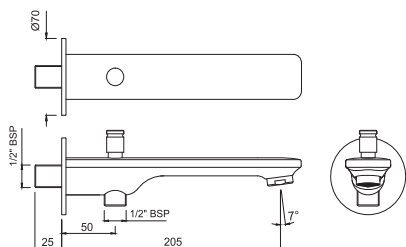

Laguna Bath Spout with Diverter & Wall Flange