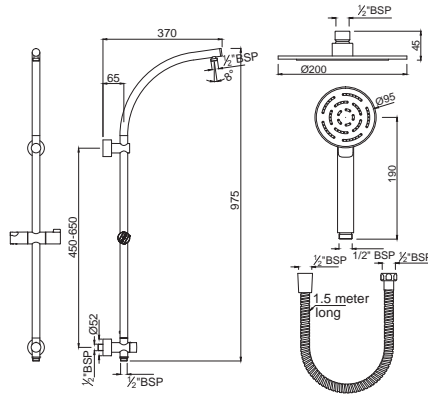

SHOWERS | ACCESSORIES

Exposed Shower Pipes

Exposed Shower Pipe with Provision for Simultaneous Working of Showers with Operating Diverter Knob, Round Shape 24mm, Size 975X 370mm with Sliding Holder for Hand Shower, Wall Bracket & 15mm In-wall Water Inlet for Connection to a In-wall Shower Mixer with Shower Kit (1613, 1653 & 549D8)
SHA-CHR-1215RSHK1 R 6938