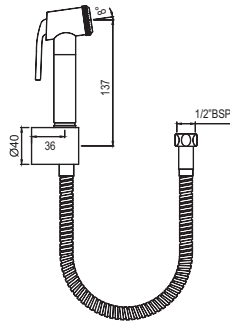

Health Faucet

Health Faucet Kit (Flexible Hose,
Handset & Bracket)

ALD-CHR-573	R 566
ALD-ABR-573	R 906
ALD-ACR-573	R 906
ALD-BCH-573	R 792
ALD-BLM-573	R 792
ALD-BGP-573PD	R 1190
ALD-GBP-573PD	R 1354
ALD-GDS-573	R 1515
ALD-GLD-573	R 1642
ALD-GMP-573PD	R 1354
ALD-GRF-573	R 906
ALD-SSF-573	R 906
ALD-WHM-573	R 792