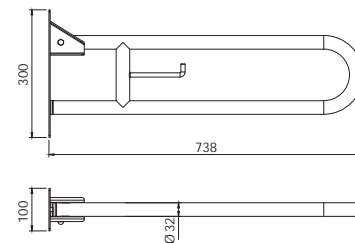

Grab Bar Vertical Swing
WAC-BLM-BG0800

R 2615