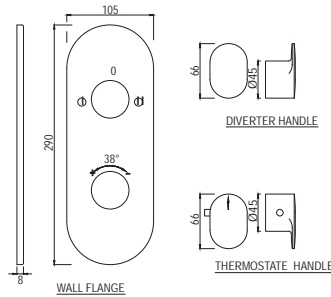

Aquamax Exposed Part Kit of
Thermostatic Shower Mixer with
2-way diverter (Compatible In-wall
Part ALD-681 or ALD-681E are sold
separately)

OPP-CHR-15681KPM R 1717

Aquamax Thermostatic Shower
Mixer with 2-way diverter (With
Exposed and In-wall parts)

OPP-ABR-15681PM	R 9423
OPP-ACR-15681PM	R 9423
OPP-BCH-15681PM	R 8545
OPP-BLM-15681PM	R 8545
OPP-BGP-15681PM	R 8948
OPP-GBP-15681PM	R 9509
OPP-GDS-15681PM	R 12357
OPP-GLD-15681PM	R 13257
OPP-GMP-15681PM	R 9509
OPP-GRF-15681PM	R 9423
OPP-SSF-15681PM	R 9423
OPP-WHM-15681PM	R 8545