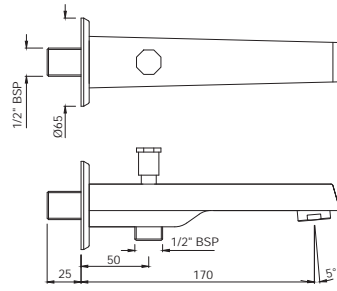

BATHTUB SPOUTS

Continental Prime

Continental Prime Bath Spout with
Diverter & Wall Flange
SPJ-CHR-463PM

R 725