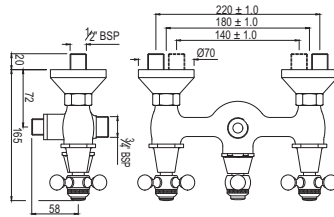

QUEEN'S | FAUCETS

Quarter Turn | Bath & Shower

Shower Mixer with Provision for Connection to Exposed Shower Pipe (SHA-1211NH or SHA-1213) & Hand Shower, Wall Mounted

QQT-CHR-7215	R 2663
QQT-ACR-7215	R 4260