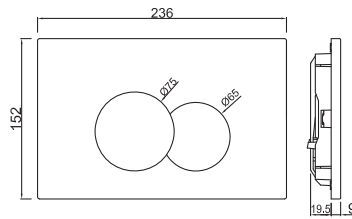

Control Plate Opal

JCP-CHR-152415	R	646
JCP-ABR-152415	R	1034
JCP-ACR-152415	R	1034
JCP-BCH-152415	R	904
JCP-BLM-152415	R	904
JCP-BGP-152415PD	R	2753
JCP-GBP-152415PD	R	3134
JCP-GDS-152415	R	1728
JCP-GLD-152415	R	1874
JCP-GMP-152415PD	R	3134
JCP-GRF-152415	R	1034
JCP-SSF-152415	R	1034
JCP-WHM-152415	R	904