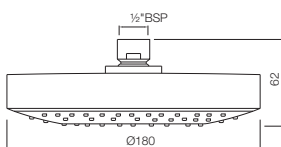

# SHOWERS | SINGLE FUNCTION

Overhead Showers

Single Function 100mm Round  
Shape Overhead Shower  
OHS-CHR-1989

R 503

Single Function 120mm Round  
Shape Overhead Shower  
OHS-CHR-1789

R 701

Single Function 180mm Round  
Shape Overhead Shower  
OHS-CHR-1759