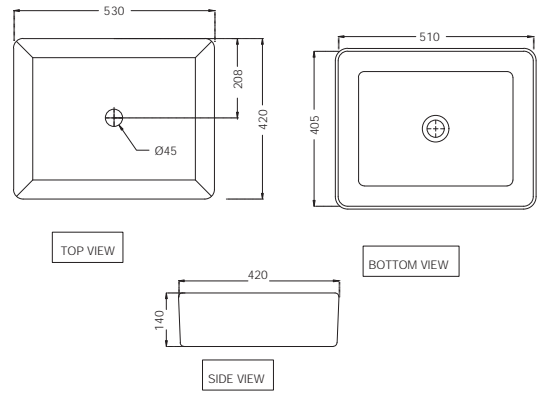

R 1363

JDS-WHT-25909
Thin Rim Table Top Basin,
Size: 495x395x150 mm,
Shape - Rectangular