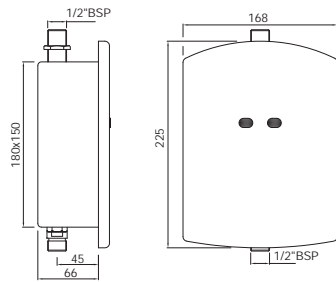

SENSOR | FAUCETS

Sensor | Urinal

Sensor Flush Valve for Urinal
Complete with Installation Box
(Battery Operated)
SNR-STL-51087