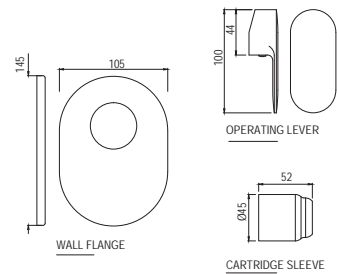

OPAL PRIME | FAUCETS

Single Lever | Bath & Shower

Single Lever Shower Mixer, Wall Mounted

OPP-CHR-15149PM R 1620

Exposed Part Kit of Single Lever In-wall Diverter (Compatible In-wall part ALD-065N is sold separately)

OPP-CHR-15065NKPM R 563

Single Lever In-wall Diverter (With In-wall & Exposed Parts)

OPP-ABR-15065PM R 3105
OPP-ACR-15065PM R 3105
OPP-BCH-15065PM R 2817
OPP-BLM-15065PM R 2817
OPP-BGP-15065PM R 2884
OPP-GBP-15065PM R 3134
OPP-GDS-15065PM R 4197
OPP-GLD-15065PM R 4366
OPP-GMP-15065PM R 3134
OPP-GRF-15065PM R 3105
OPP-SSF-15065PM R 3105
OPP-WHM-15065PM R 2817

Exposed Part Kit of Single Lever In-wall Manual Valve, 35 mm Cartridge (Compatible In-wall parts ALD-227 or ALD-229 are sold separately)

OPP-CHR-15227KPM R 490
OPP-ABR-15227KPM R 987
OPP-ACR-15227KPM R 987
OPP-BCH-15227KPM R 807
OPP-BLM-15227KPM R 807
OPP-GDS-15227KPM R 1556
OPP-GLD-15227KPM R 1867
OPP-GRF-15227KPM R 987
OPP-SSF-15227KPM R 987
OPP-WHM-15227KPM R 807

Exposed Parts of Floor Mounted Single Lever Bath Mixer with Provision for Hand Shower, but without Hand Shower & Shower Hose (Compatible In-Floor part ALD-121 is sold separately)

OPP-CHR-15121KPM R 17296
OPP-ABR-15121KPM R 27673
OPP-ACR-15121KPM R 27673
OPP-BCH-15121KPM R 24214
OPP-BLM-15121KPM R 24214
OPP-GDS-15121KPM R 46122
OPP-GLD-15121KPM R 50157
OPP-GRF-15121KPM R 27673
OPP-SSF-15121KPM R 27673
OPP-WHM-15121KPM R 24214