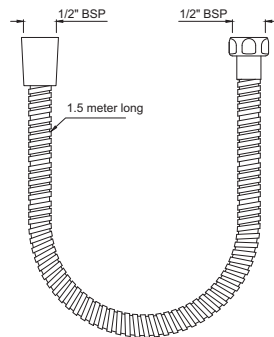

## Shower Tubes

Flexible Metal Hose, 12mm dia. & 1.5M  
SHA-CHR-549D12

R 357

Plastic Coated Shower Hose, 1.5M  
SHA-CHR-571

R 303

Spirochrome flex Hose, 8mm dia & 1.5M  
SHA-CHR-547D8

R 188