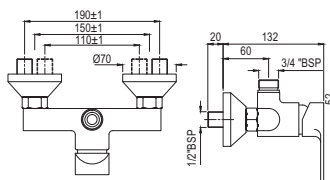

VIGNETTE PRIME | FAUCETS

Single Lever | Bath & Shower

Single Lever Bath & Shower Mixer, Wall Mounted

VGP-CHR-81119	R 2703
VGP-ABR-81119	R 4324
VGP-ACR-81119	R 4324
VGP-BCH-81119	R 3783
VGP-BLM-81119	R 3783
VGP-GDS-81119	R 7207
VGP-GLD-81119	R 7837
VGP-GRF-81119	R 4324
VGP-SSF-81119	R 4324
VGP-WHM-81119	R 3783

Single Lever Bath & Shower Mixer with Shower Kit (5537N, 571 & 555), Wall Mounted

VGP-CHR-81119SHK	R 3086

Single Lever Shower Mixer with Provision For Connection to Exposed Shower Pipe (SHA-1211NH or SHA-1213) & Hand Shower, Wall Mounted

VGP-CHR-81145	R 2206
VGP-ABR-81145	R 3530
VGP-ACR-81145	R 3530
VGP-BCH-81145	R 3089
VGP-BLM-81145	R 3089
VGP-GDS-81145	R 5892
VGP-GLD-81145	R 6397
VGP-GRF-81145	R 3530
VGP-SSF-81145	R 3530
VGP-WHM-81145	R 3089

Single Lever Shower Mixer with Provision For Connection to Exposed Shower Pipe (SHA-1211N), Wall Mounted

VGP-CHR-81147	R 1739
VGP-ABR-81147	R 2783
VGP-ACR-81147	R 2783
VGP-BCH-81147	R 2435
VGP-BLM-81147	R 2435
VGP-GDS-81147	R 4642
VGP-GLD-81147	R 5043
VGP-GRF-81147	R 2783
VGP-SSF-81147	R 2783
VGP-WHM-81147	R 2435