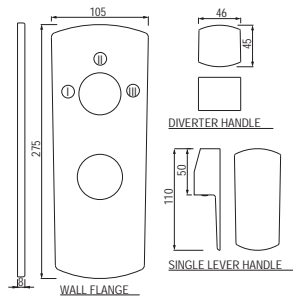

Aquamax Exposed Part Kit of
Thermostatic Shower Mixer with
3-way diverter (Compatible In-wall
Parts ALD-683 or ALD-683E are
sold separately)
FLR-CHR-5683K R 1357

Kubix Prime