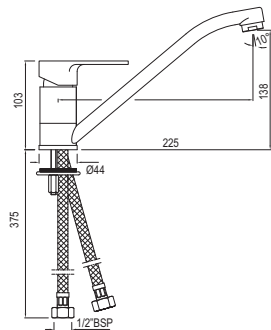

VIGNETTE PRIME | FAUCETS

Single Lever | Bath & Shower

Exposed Parts of Floor Mounted Single Lever Bath Mixer with Provision for Hand Shower, but without Hand Shower & Shower Hose (Compatible In-Floor part ALD-121 is sold separately)

VGP-CHR-81121K	R 17296
VGP-ABR-81121K	R 27673
VGP-ACR-81121K	R 27673
VGP-BCH-81121K	R 24214
VGP-BLM-81121K	R 24214
VGP-GDS-81121K	R 46122
VGP-GLD-81121K	R 50157
VGP-GRF-81121K	R 27673
VGP-SSF-81121K	R 27673
VGP-WHM-81121K	R 24214

Single Lever | Kitchen

Single Lever Sink Mixer with Swinging Spout on Upper Side, Wall Mounted

VGP-CHR-81165	R 2206
VGP-ABR-81165	R 3530
VGP-ACR-81165	R 3530
VGP-BCH-81165	R 3089
VGP-BLM-81165	R 3089
VGP-GDS-81165	R 5892
VGP-GLD-81165	R 6397
VGP-GRF-81165	R 3530
VGP-SSF-81165	R 3530
VGP-WHM-81165	R 3089

Single Lever Mono Sink Mixer with Swivel Spout & 375mm Long Braided Hoses

VGP-CHR-81173B	R 2183
VGP-ABR-81173B	R 3492
VGP-ACR-81173B	R 3492
VGP-BCH-81173B	R 3052
VGP-BLM-81173B	R 3052
VGP-GDS-81173B	R 5468
VGP-GLD-81173B	R 5998
VGP-GRF-81173B	R 3492
VGP-SSF-81173B	R 3492
VGP-WHM-81173B	R 3052

Single Lever | Bidet

Single Lever Bidet Mixer with Pop-up Waste & 375mm Long Braided Hoses

VGP-CHR-81213B	R 2225