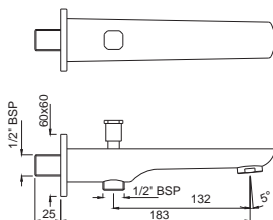

BATHTUB SPOUTS

Kubix Prime

Kubix Prime Bath Spout with Wall Flange

SPJ-CHR-35429PM	R	900
SPJ-ABR-35429PM	R	1440
SPJ-ACR-35429PM	R	1440
SPJ-BCH-35429PM	R	1260
SPJ-BLM-35429PM	R	1260
SPJ-BGP-35429PM	R	1305
SPJ-GBP-35429PM	R	1485
SPJ-GDS-35429PM	R	2247
SPJ-GLD-35429PM	R	2479
SPJ-GMP-35429PM	R	1485
SPJ-GRF-35429PM	R	1440
SPJ-SSF-35429PM	R	1440
SPJ-WHM-35429PM	R	1260

Kubix Prime Bath Spout with Diverter & Wall Flange

SPJ-CHR-35463PM	R	1166
SPJ-ABR-35463PM	R	1866
SPJ-ACR-35463PM	R	1866
SPJ-BCH-35463PM	R	1632
SPJ-BLM-35463PM	R	1632
SPJ-BGP-35463PM	R	1690
SPJ-GBP-35463PM	R	1924
SPJ-GDS-35463PM	R	2924
SPJ-GLD-35463PM	R	3200
SPJ-GMP-35463PM	R	1924
SPJ-GRF-35463PM	R	1866
SPJ-SSF-35463PM	R	1866
SPJ-WHM-35463PM	R	1632

Fusion

Fusion Bath Spout with Wall Flange

SPJ-CHR-29429	R	586

Fusion Bath Spout (20mm) with Wall Flange

SPJ-CHR-29439	R	636

Prices are inclusive of VAT