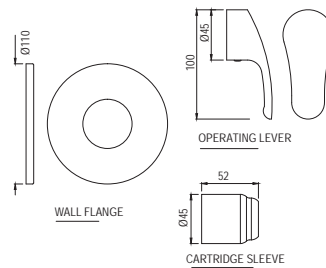

Exposed Part Kit of Single Lever In-wall Manual Valve, 35 mm Cartridge (Compatible In-wall parts ALD-227 or ALD-229 are sold separately)
EKO-CHR-33227K