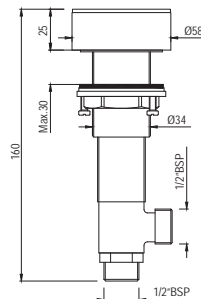

Quarter Turn | Taps

Disclaimer: Image shown is for illustration purpose only

Deck Mounted Stop Valve

LAG-BLM-91809

R 1908

Prices are inclusive of VAT

**LAS-WHT-91153**  
Blind Installation Wall Hung Bidet  
With Fixing Accessories,  
Size: 370x525x280 mm