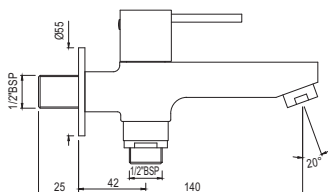

2-Way Bib Tap with Wall Flange
DRC-CHR-37041

R 816