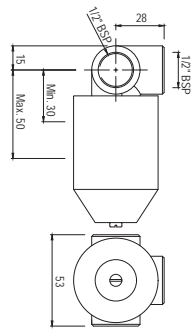

In-wall Body of Single Lever Manual Shower Valve, 35 mm Cartridge (Without Exposed Parts)
ALD-CHR-227

R 813