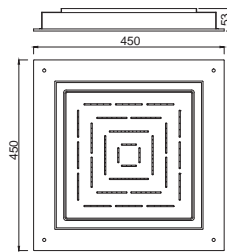

Maze Prime Square Shape Single Function Shower 450 X 450mm AISI 304 stainless steel with RGB LED light remote control & installation kit for false ceiling ■ Chromo therapy (RGB): LED x 0.23W with 12V Power Supply (SMPS) Including Controller, connecting to AC 100-240V, 50-60Hz

OHS-CHR-1679	R 18563
OHS-ABR-1679	R 29702
OHS-ACR-1679	R 29702
OHS-BCH-1679	R 25989
OHS-BLM-1679	R 25989
OHS-GDS-1679	R 53834
OHS-GLD-1679	R 53834
OHS-GRF-1679	R 29702
OHS-SSF-1679	R 29702
OHS-WHM-1679	R 25989