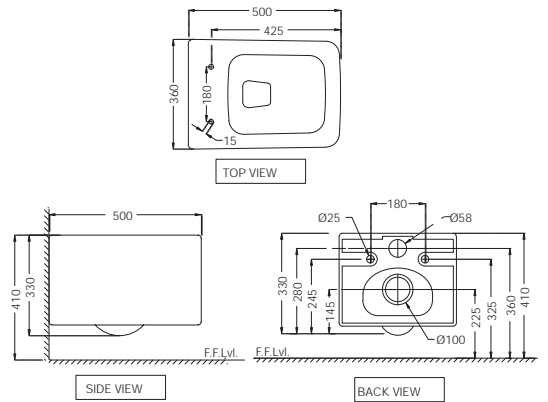

R 2087

KUS-WHT-35953BIUFSM
Rimless, Blind Installation Wall Hung
WC With UF Soft Close Slim Seat
Cover, Hinges, Accessories Set,
Size: 360x500x330 mm

R 3858