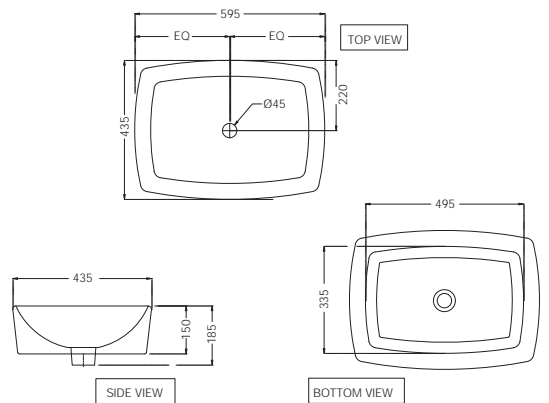

R 1753

R 1893

R 3451

R 2583