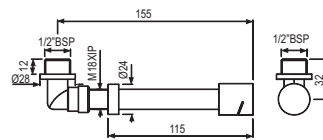

Urinal Spreader Back Inlet 75mm
Tail Slab Fixing