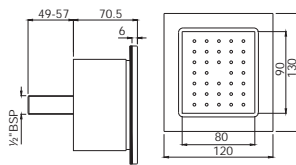

Tilting Rectangular Bodytile 130 X
120mm, in-wall installation

BSH-CHR-1771	R	2066
BSH-ABR-1771	R	3306
BSH-ACR-1771	R	3306
BSH-BCH-1771	R	2892
BSH-BLM-1771	R	2892
BSH-BGP-1771	R	2996
BSH-GBP-1771	R	3409
BSH-GDS-1771	R	5511
BSH-GLD-1771	R	5991
BSH-GMP-1771	R	3409
BSH-GRF-1771	R	3306
BSH-SSF-1771	R	3306
BSH-WHM-1771	R	2892