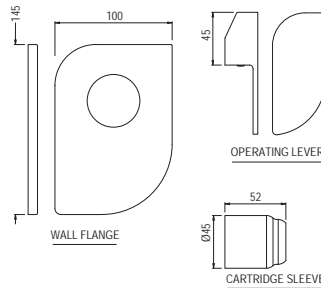

Exposed Part Kit of Single Lever In-wall Manual Valve, 35 mm Cartridge (Compatible In-wall parts ALD-227 or ALD-229 are sold separately)