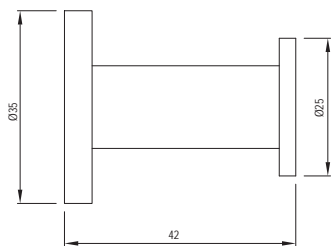

BATH ACCESSORIES

Continental

Towel Shelf 600mm Long with Lower Hangers, Stainless Steel

ACN-CHR-1181S	R 1212
ACN-ABR-1181S	R 1939
ACN-ACR-1181S	R 1939
ACN-BCH-1181S	R 1697
ACN-BLM-1181S	R 1697
ACN-BGP-1181S	R 1757
ACN-GBP-1181S	R 2000
ACN-GDS-1181S	R 3243
ACN-GLD-1181S	R 3516
ACN-GMP-1181S	R 2000
ACN-GRF-1181S	R 1939
ACN-SSF-1181S	R 1939
ACN-WHM-1181S	R 1697

Towel Shelf 600mm Long without Hangers, Stainless Steel

ACN-CHR-1181FS	R 1014
ACN-ABR-1181FS	R 1623
ACN-ACR-1181FS	R 1623
ACN-BCH-1181FS	R 1419
ACN-BLM-1181FS	R 1419
ACN-GDS-1181FS	R 2713
ACN-GLD-1181FS	R 2940
ACN-GRF-1181FS	R 1623
ACN-SSF-1181FS	R 1623
ACN-WHM-1181FS	R 1419

Towel Shelf 600mm Long without Lower Hanger but with 3 Hooks, Stainless Steel

ACN-CHR-1181FHS	R 1212
ACN-ABR-1181FHS	R 1939
ACN-ACR-1181FHS	R 1939
ACN-BCH-1181FHS	R 1697
ACN-BLM-1181FHS	R 1697
ACN-GDS-1181FHS	R 3243
ACN-GLD-1181FHS	R 3516
ACN-GRF-1181FHS	R 1939
ACN-SSF-1181FHS	R 1939
ACN-WHM-1181FHS	R 1697

Single Robe Hook

ACN-CHR-1191N	R 100
ACN-ABR-1191N	R 160
ACN-ACR-1191N	R 160
ACN-BCH-1191N	R 140
ACN-BLM-1191N	R 140
ACN-BGP-1191N	R 145
ACN-GBP-1191N	R 165
ACN-GDS-1191N	R 254
ACN-GLD-1191N	R 275
ACN-GMP-1191N	R 165
ACN-GRF-1191N	R 160
ACN-SSF-1191N	R 160
ACN-WHM-1191N	R 140