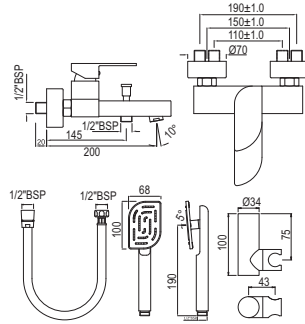

ALIVE | FAUCETS

Single Lever | Bath & Shower

Single Lever Bath & Shower Mixer with Shower Kit (85537, 571 & 555), Wall Mounted
ALI-CHR-85119SHK

R 3762