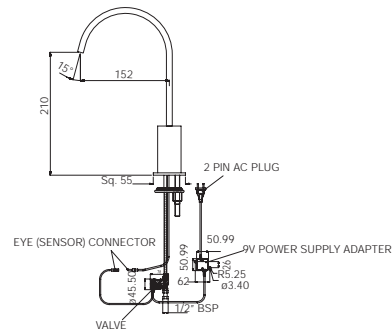

SENSOR | FAUCETS

Sensor Faucets with 9V transformer & Battery Operated

Sensor Faucet for Wash Basin in Rectangular Shape (9V transformer & Battery Operated)
SNR-CHR-51033EB

R 4619