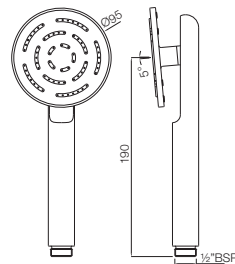

Hand Shower

Single Function 95mm Round Shape Maze Hand Shower (with Stainless Steel Face Plate & ABS Body)

HSH-CHR-1653	R	711
HSH-ABR-1653	R	1138
HSH-ACR-1653	R	1138
HSH-BCH-1653	R	996
HSH-GDS-1653	R	1897
HSH-GLD-1653	R	2063
HSH-GRF-1653	R	1138
HSH-SSF-1653	R	1138

Single Function 95mm Round Shape Maze Hand Shower (with Stainless Steel Face Plate & Brass Body)

HSH-BLM-1653M	R	1125
HSH-WHM-1653M	R	1125

Single Function 95mm dia Round Shape Maze Metal Hand Shower

HSH-BGP-1653PD	R	1362
HSH-GBP-1653PD	R	1550
HSH-GMP-1653PD	R	1550