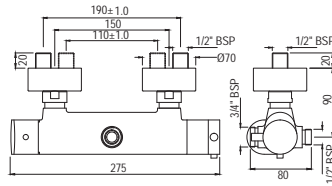

THERMOSTATIC MIXERS

Opal Prime

Multifunction Thermostatic Shower Valve with Integrated Diverter and Provision for Rigid Riser, Shower Head & Shower Handset

OPP-CHR-15653PM	R	4285
OPP-ABR-15653PM	R	6428
OPP-ACR-15653PM	R	6428
OPP-BCH-15653PM	R	5570
OPP-BLM-15653PM	R	5570
OPP-GDS-15653PM	R	9213
OPP-GLD-15653PM	R	9213
OPP-GRF-15653PM	R	6428
OPP-SSF-15653PM	R	6428
OPP-WHM-15653PM	R	5570