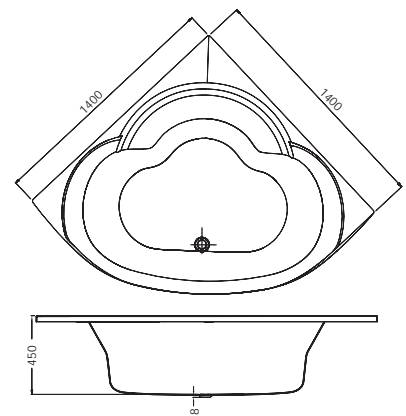

Specifications

PMMA Sheet

PU Green Reinforcement

Note: Drain pipe/Europa kit are mandatory products for installation of all the bathtubs. Accessories shown in the image are not a part of the product