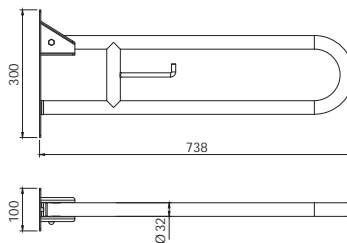

## ACCESSORIES (FOR DISABLED-FRIENDLY BATHROOMS)

Grab Bar - Stainless Steel

Grab Bar 692mm Long, Satin

WAC-SAP-BR0600CS

R 2425

Grab Bar Vertical Swing, Satin

WAC-SAP-BG0800CS

R 4784