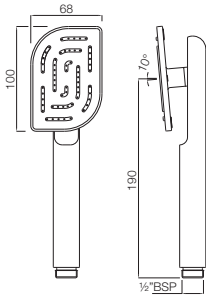

Single Function 68X100mm Round
Edge & Rectangular Head Alive
Maze Hand Shower (with Stainless
Steel Face Plate & ABS Body)

HSH-CHR-85537	R	670
HSH-ABR-85537	R	1073
HSH-ACR-85537	R	1073
HSH-BCH-85537	R	938
HSH-GDS-85537	R	1790
HSH-GLD-85537	R	1944
HSH-GRF-85537	R	1073
HSH-SSF-85537	R	1073

Single Function 68X100mm Round
Edge & Rectangular Head Alive
Maze Hand Shower (with Stainless
Steel Face Plate & Brass Body)

HSH-BLM-85537M	R	1032
HSH-WHM-85537M	R	1032