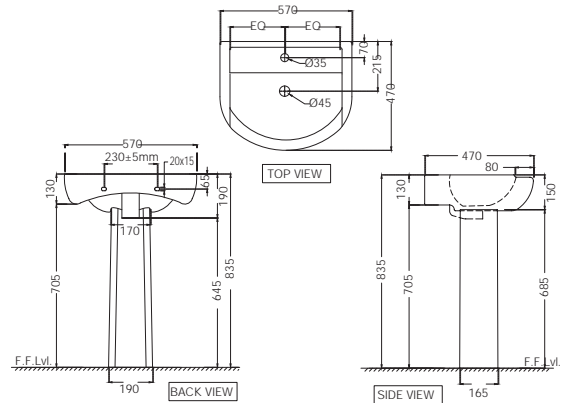

# ARIA | SANITARYWARE

ARS-WHT-39801  
Wall Hung Basin With  
Fixing Accessories,  
Size: 570x470x190 mm  
ARS-WHT-39301  
Full Pedestal For ARS-WHT-39801

R 1279

R 654

ARS-WHT-39801  
Wall Hung Basin With  
Fixing Accessories,  
Size: 570x470x190 mm  
ARS-WHT-39305  
Half Pedestal With Fixing  
Accessories For ARS-WHT-39801