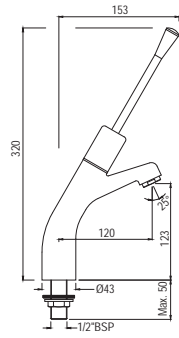

PRESSMATIC | FAUCETS

New Age Pressmatic

Non-concussive Basin Tap with
65mm Extension Body & Elbow
Operated Extended Lever
PRS-CHR-031L65MED

R 1468