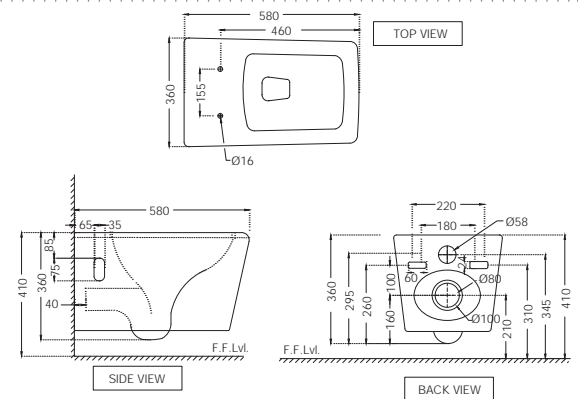

R 1631

ARS-WHT-39951UF5M  
Wall Hung WC With UF Soft Close  
Slim Seat Cover, Hinges,  
Accessories Set,  
Size: 360x580x360 mm

R 4034

**ARS-WHT-39953BIUFSM**  
Rimless, Blind Installation Wall Hung  
WC With UF Soft Close Slim Seat  
Cover, Hinges, Accessories Set,  
Size: 345x495x365 mm