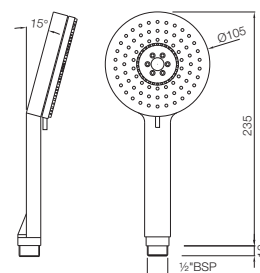

Multifunction 105mm Round Shape Hand Shower with Air Effect

HSH-CHR-1721

R 1461