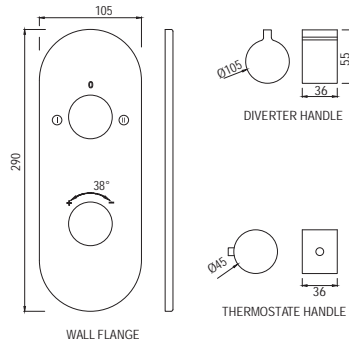

AQUAMAX THERMOSTAT

Laguna

Aquamax Exposed Part Kit of Thermostatic Shower Mixer with 2-way diverter (Compatible In-wall Part ALD-681 or ALD-681E are sold separately)

LAG-CHR-91681K R 1781

Aquamax Thermostatic Shower Mixer with 2-way diverter (With Exposed and In-wall parts)

LAG-BCH-91681 R 8635
LAG-BLM-91681 R 8635
LAG-BGP-91681 R 8724
LAG-GBP-91681 R 9615
LAG-GMP-91681 R 9615
LAG-BBC-91681 R 8635
LAG-BGM-91681 R 8724
LAG-GMG-91681 R 9615