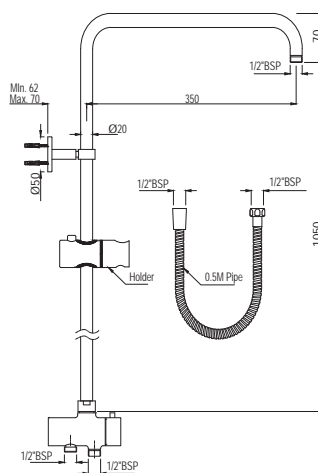

Exposed Shower Pipe with Provision for Simultaneous Working of Showers with Operating Diverter Knob, L-Type in Round Shape $\varnothing 20$ mm, Size 1120X410mm with Sliding Holder for Hand Shower, Wall Bracket & 8mm dia, 0.5M Long Flexible Tube (for connection to Exposed Shower Mixer) Without Showers
SHA-CHR-1217NR R 3443