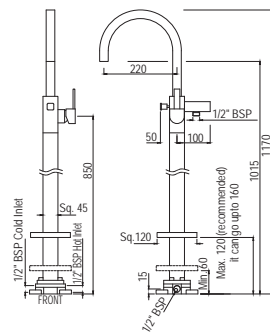

D'ARC | FAUCETS

Single Lever | Bath & Shower

Exposed Part Kit of Single Lever
In-wall Manual Valve, 35 mm
Cartridge (Compatible In-wall parts
ALD-227 or ALD-229 are sold
separately)
DRC-CHR-37227K

R 509

Exposed Parts of Floor Mounted
Single Lever Bath Mixer with
Provision for Hand Shower, but
without Hand Shower & Shower
Hose (Compatible In-Floor part
ALD-121 is sold separately)
DRC-CHR-37121K

R 16572

Quarter Turn | Kitchen

Sink Mixer with Regular Swivel
Spout, Wall Mounted
DRC-CHR-37309

R 1987

2-Way Bib Tap with Wall Flange
DRC-CHR-37041

R 816