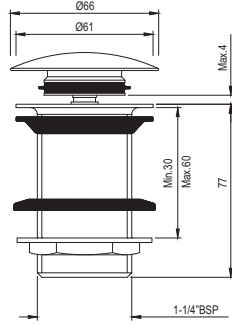

ALLIED

Waste

Click Clack Basin Waste, UnSlotted

ALD-CHR-727	R	313
ALD-ABR-727	R	501
ALD-ACR-727	R	501
ALD-BCH-727	R	438
ALD-BLM-727	R	438
ALD-GDS-727	R	837
ALD-GLD-727	R	908
ALD-GRF-727	R	501
ALD-SSF-727	R	501
ALD-WHM-727	R	438