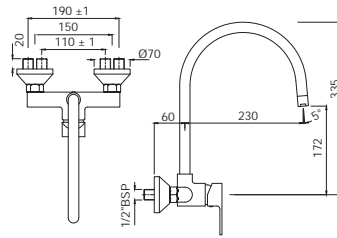

LYRIC | FAUCETS

Single Lever | Kitchen

Single Lever Sink Mixer with Swinging Spout on Upper Side, Wall Mounted
LYR-CHR-38165

R 2206