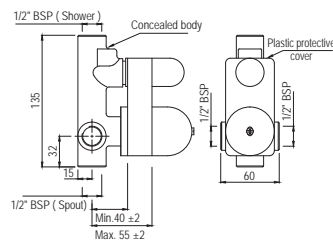

In-wall Body of Single Lever Diverter with 35mm Cartridge (Without Exposed Parts)
ALD-CHR-055N

R 1429