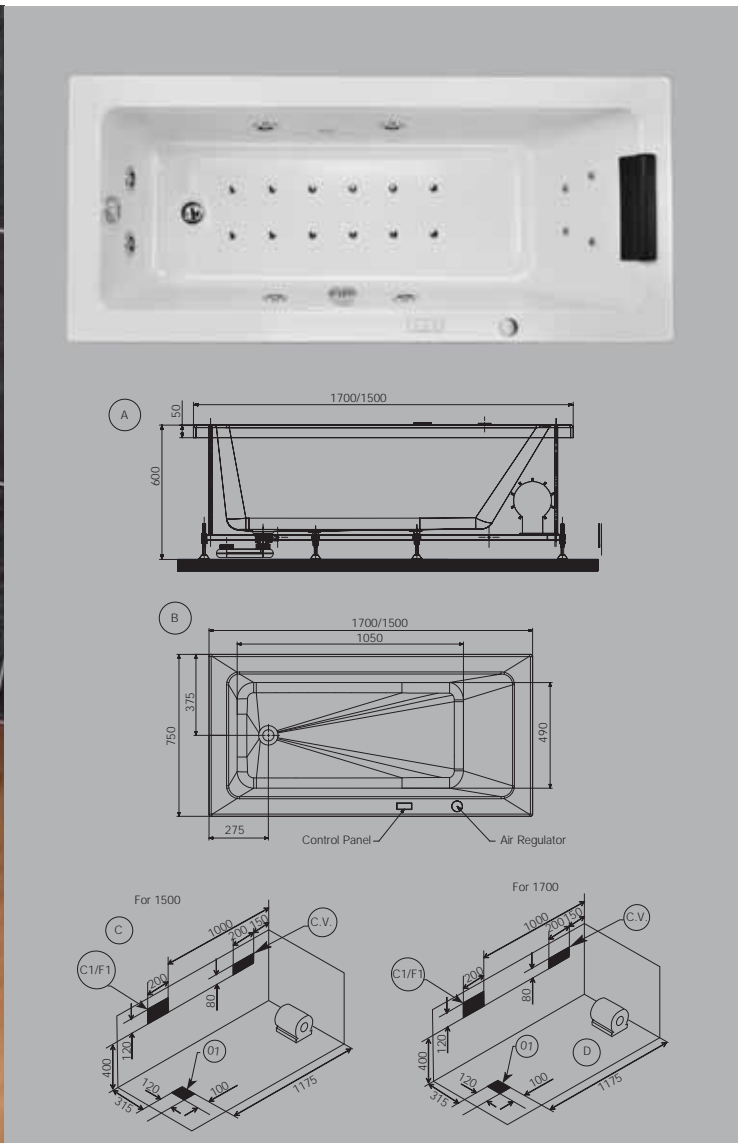

JWP-WHT-FONTE160PWX Fonte 1600x750x420 Water System Whirlpool-Project	R 23173
JWP-WHT-FONTE170PWX Fonte 1700x750x420 mm Water System Project (6 Water) With Level Sensor Electronic Key Pad	R 24035
JWP-WHT-FONTE170WX Fonte 1700x750x420 mm Water System	R 35703

Specifications

 PMMA Sheet	 PU Green Reinforcement	 SS Frame	 Level Sensor	 Safety Vacuum Breaker	 Keypad control	 Overflow with Drain pipe	 Water Pump 1 HP	 Slim water Jets 6
 Back Jets-4	 Air Regulator	 Headrests	 Chromotherapy					

JWA-WHT-FONT170FPX (Front Panel For Fonte 1700x750x420 With Fixing Kit)	R 3430
JWA-WHT-SP75X (Side Panel Suitable For Fonte1500 / Fonte1700 With Fixing Kit)	R 1817