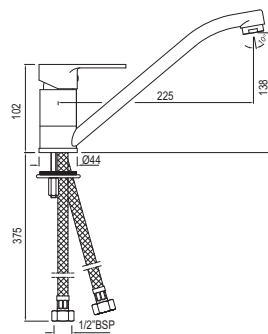

Single Lever Mono Sink Mixer with Swivel Spout & 375mm Long Braided Hoses

ARI-CHR-39173B

R 1778