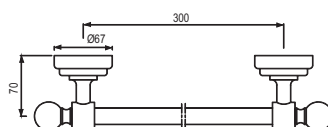

Grab Bar 300mm Long

AQN-CHR-7711B	R 944
AQN-ABR-7711B	R 1511
AQN-ACR-7711B	R 1511
AQN-BCH-7711B	R 1322
AQN-BLM-7711B	R 1322
AQN-GDS-7711B	R 2523
AQN-GLD-7711B	R 2738
AQN-GRF-7711B	R 1511
AQN-SSF-7711B	R 1511
AQN-WHM-7711B	R 1322