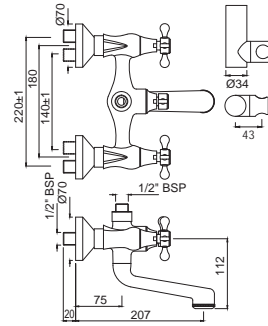

QUEEN'S PRIME | FAUCETS

Quarter Turn | Bath & Shower

Bath & Shower Mixer with Connector for Hand Shower & Wall Bracket, Wall Mounted

QQP-CHR-7267PM	R 3013
QQP-ABR-7267PM	R 4821
QQP-ACR-7267PM	R 4821
QQP-BCH-7267PM	R 4218
QQP-BLM-7267PM	R 4218
QQP-GDS-7267PM	R 8035
QQP-GLD-7267PM	R 8738
QQP-GRF-7267PM	R 4821
QQP-SSF-7267PM	R 4821
QQP-WHM-7267PM	R 4218