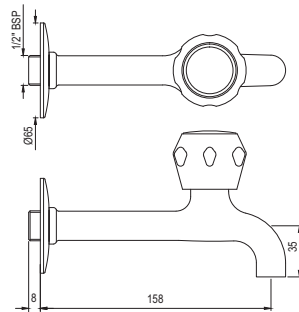

# ASTRA | FAUCETS

Quarter Turn | Taps

Bib Tap with Wall Flange

AQT-CHR-3047

R 304

Bib Tap with Nozzle

AQT-CHR-3049

R 322