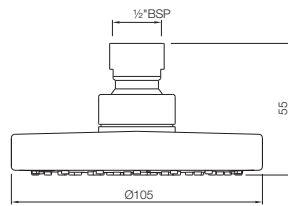

SHOWERS | SINGLE FUNCTION

Overhead Showers

Single Function 105mm Round Shape Overhead Shower with Air Effect

OHS-CHR-1709

R 964