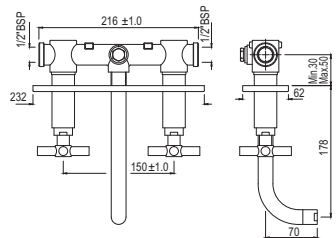

# SOLO | FAUCETS

Quarter Turn | Basin

Monoblock Basin Mixer with popup waste & 375mm Long Braided Hoses  
SOL-CHR-6169B

R 2087

3 hole Basin Mixer without pop-up-waste  
SOL-CHR-6189

R 2324

3 Hole Basin Mixer Wall Mounted  
SOL-CHR-6433