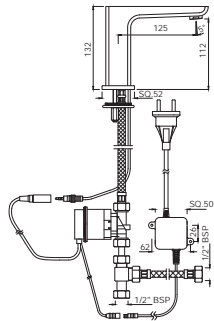

R 3229

Sensor Faucets with 9V transformer & Provision for Battery Operated

Kubix Prime Sensor Faucet for Wash Basin with Pre-mixed Water Supply Kit (9V transformer & Provision for Battery Operated)
SNR-CHR-35019PMEBPK

R 3894