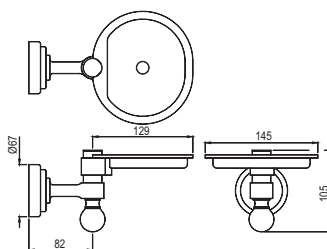

Soap Dish

AQN-CHR-7733	R	607
AQN-ABR-7733	R	971
AQN-ACR-7733	R	971
AQN-BCH-7733	R	850
AQN-BLM-7733	R	850
AQN-GDS-7733	R	1621
AQN-GLD-7733	R	1760
AQN-GRF-7733	R	971
AQN-SSF-7733	R	971
AQN-WHM-7733	R	850