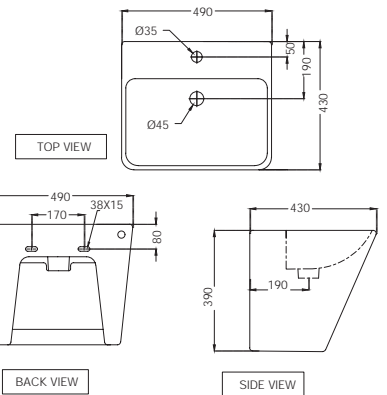

KUS-WHT-35901
"Table Top Basin,
Size: 595x435x185 mm"