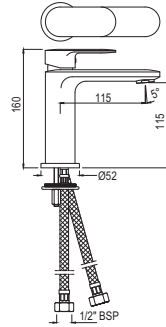

OPAL PRIME | FAUCETS

Single Lever | Basin