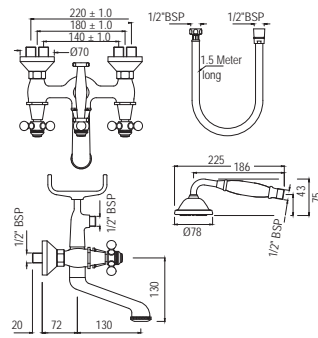

Bath & Shower Mixer with Telephone Shower Crutch & Shower Kit (9537N & 571), Wall Mounted
QQT-CHR-7267SHK

R 4285

Prices are inclusive of VAT