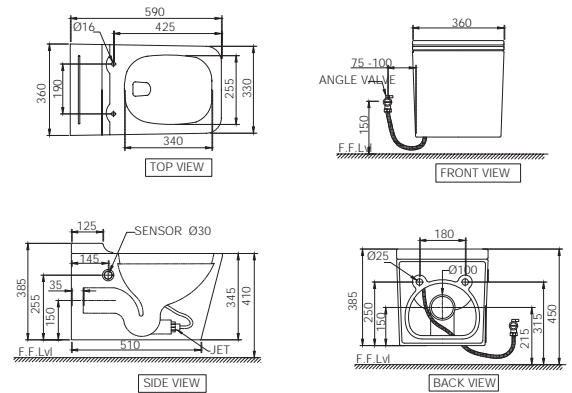

R 4543

ARS-WHT-39955P180UFSM
Rimless Back To Wall WC With UF
Soft Close Slim Seat Cover, Hinges,
Fixing Accessories And Accessories
Set, Size: 360x605x410 mm,
P Trap-180 mm

R 6180

ARS-WHT-39961BIUFSMTL
Tankless Wall Hung WC With
Sensor Flush, UF Soft Close Slim
Seat Cover, Hinges, Accessories
Set, Size: 360x590x385 mm

R 8695