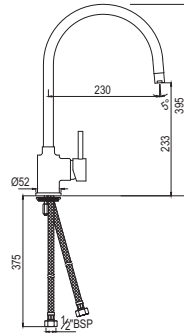

FLORENTINE | FAUCETS

Single Lever | Kitchen

Side Single Lever Mono Sink Mixer
with Swivel Spout & 375mm Long
Braided Hoses
FLR-CHR-5179B