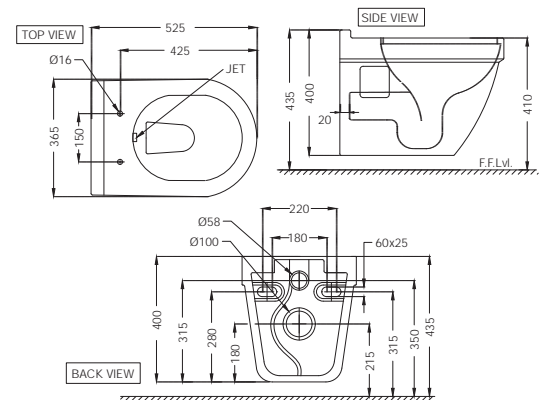

R 3746

SLS-WHT-6953BIPPSM
Rimless, Blind Installation Wall Hung
WC With PP Soft Close Slim Seat
Cover, Hinges And Accessories Set,
Size: 375x520x400 mm