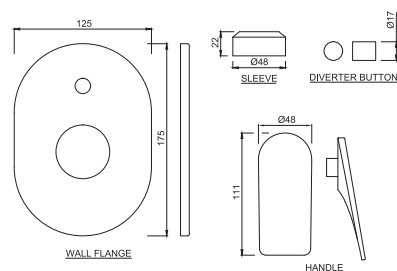

Single Lever Shower Mixer, Wall Mounted

LAG-BCH-91149	R 4474
LAG-BLM-91149	R 4474

Disclaimer: Image shown is for illustration purpose only