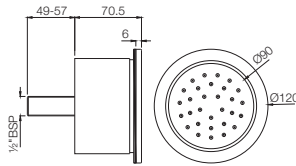

SHOWERS | BODY SHOWERS

Tilting Round Bodytile 120mm,
in-wall installation

BSH-CHR-1761	R	1878
BSH-ABR-1761	R	3005
BSH-ACR-1761	R	3005
BSH-BCH-1761	R	2630
BSH-BLM-1761	R	2630
BSH-BGP-1761	R	2723
BSH-GBP-1761	R	3099
BSH-GDS-1761	R	5002
BSH-GLD-1761	R	5447
BSH-GMP-1761	R	3099
BSH-GRF-1761	R	3005
BSH-SSF-1761	R	3005
BSH-WHM-1761	R	2630