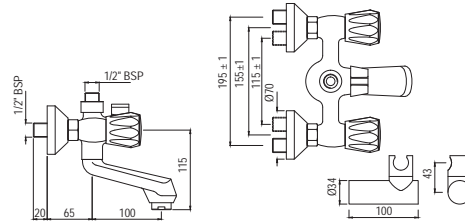

CONTINENTAL | FAUCETS

Multi Turn | Bath & Shower

Bath & Shower Mixer with Connector for Hand Shower & Wall Bracket, Wall Mounted
CON-CHR-267KN

R 2324

Multi Turn | Kitchen