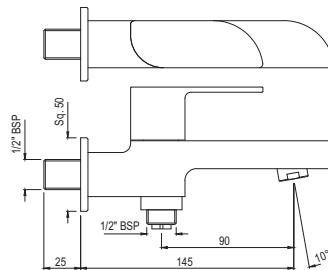

2-Way Bib Tap with Wall Flange

ALI-CHR-85041

R 923