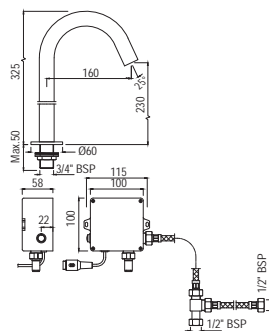

SENSOR | FAUCETS

Sensor | Blush Sensor

Blush High Neck Deck Mounted
Sensor faucet with Control Box
(Battery Operated)

SNR-CHR-51449	R 3542
SNR-ABR-51449	R 5667
SNR-ACR-51449	R 5667
SNR-BCH-51449	R 4958
SNR-BLM-51449	R 4958
SNR-GDS-51449	R 9454
SNR-GLD-51449	R 10271
SNR-GRF-51449	R 5667
SNR-SSF-51449	R 5667
SNR-WHM-51449	R 4958

Blush Wall Mounted Sensor faucet
with Control Box & Pre-mixed Water
Supply Kit (Battery Operated)

SNR-CHR-51443PK	R 3999
SNR-ABR-51443PK	R 6398
SNR-ACR-51443PK	R 6398
SNR-BCH-51443PK	R 5599
SNR-BLM-51443PK	R 5599
SNR-GDS-51443PK	R 11437
SNR-GLD-51443PK	R 11597
SNR-GRF-51443PK	R 6398
SNR-SSF-51443PK	R 6398
SNR-WHM-51443PK	R 5599

Blush Deck Mounted Sensor faucet
with Control Box & Pre-mixed Water
Supply Kit (Battery Operated)

SNR-CHR-51445PK	R 3871
SNR-ABR-51445PK	R 6194
SNR-ACR-51445PK	R 6194
SNR-BCH-51445PK	R 5420
SNR-BLM-51445PK	R 5420
SNR-GDS-51445PK	R 11061
SNR-GLD-51445PK	R 11227
SNR-GRF-51445PK	R 6194
SNR-SSF-51445PK	R 6194
SNR-WHM-51445PK	R 5420

Blush High Neck Deck Mounted
Sensor faucet with Control Box &
Pre-mixed Water Supply Kit (Battery
Operated)

SNR-CHR-51449PK	R 3926
SNR-ABR-51449PK	R 6282
SNR-ACR-51449PK	R 6282
SNR-BCH-51449PK	R 5497
SNR-BLM-51449PK	R 5497
SNR-GDS-51449PK	R 11228
SNR-GLD-51449PK	R 11386
SNR-GRF-51449PK	R 6282
SNR-SSF-51449PK	R 6282
SNR-WHM-51449PK	R 5497