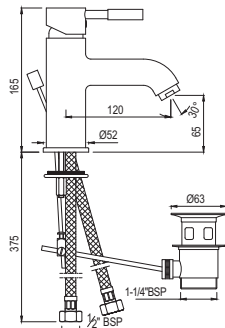

Single Lever Basin Mixer with
Pop-up Waste & 375mm Long
Braided Hoses
SOL-CHR-6051B

R 1888