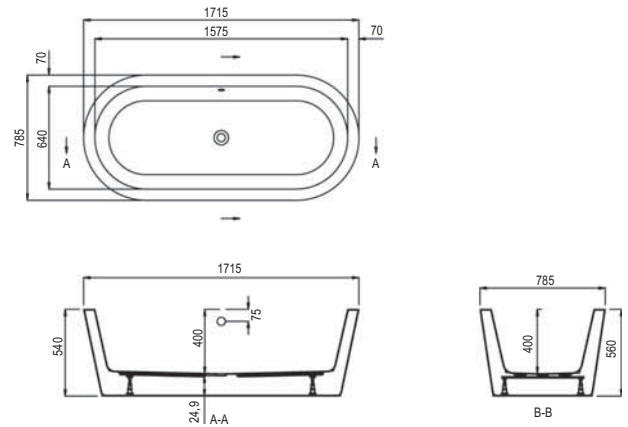

## Specifications

Free standing  
bathtub

Lucite acrylic  
sheet

Overflow  
& drain

\*560 mm is the outer size