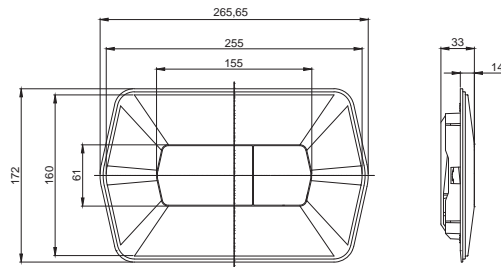

Control Plate Queens Prime

JCP-CHR-72415	R	683
JCP-ABR-72415	R	1092
JCP-ACR-72415	R	1092
JCP-BCH-72415	R	956
JCP-BLM-72415	R	956
JCP-GDS-72415	R	1980
JCP-GLD-72415	R	1980
JCP-GRF-72415	R	1092
JCP-SSF-72415	R	1092
JCP-WHM-72415	R	956