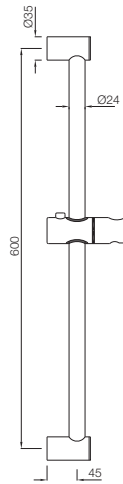

SHOWERS | ACCESSORIES

Sliding Rails

Slide Rail 24mm dia. & 600mm

SHA-CHR-1199N	R	561
SHA-ABR-1199N	R	897
SHA-ACR-1199N	R	897
SHA-BCH-1199N	R	785
SHA-BLM-1199N	R	785
SHA-GDS-1199N	R	1494
SHA-GLD-1199N	R	1627
SHA-GRF-1199N	R	897
SHA-SSF-1199N	R	897
SHA-WHM-1199N	R	785