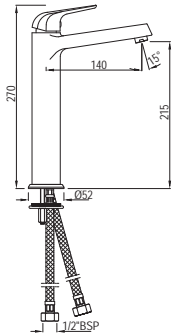

# CONTINENTAL PRIME | FAUCETS

Single Lever | Basin

Single Lever Basin Mixer without  
Popup Waste, with 375mm Long  
Braided Hoses

COP-CHR-001BPM

R 986

Single Lever High Neck Basin Mixer  
without Popup Waste, with 600mm  
Long Braided Hoses