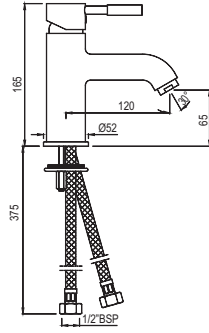

SOLO | FAUCETS

Single Lever | Basin

Single Lever Basin Mixer without
Pop-up Waste, 375mm Long
Braided Hoses
SOL-CHR-6001B

R 1450