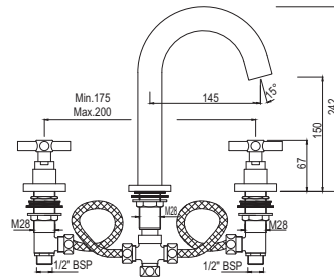

SOLO | FAUCETS

Quarter Turn | Bath & Shower

Bath Tub Filler Consisting of 2 Control Valves and Spout
SOL-CHR-6095

R 2822