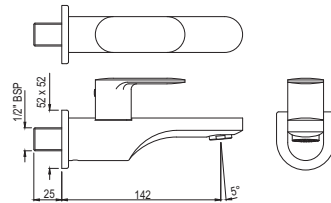

Exposed Parts of In-wall Single Built-in Stop Valve with Basin Spout (Compatible In-Wall part ALD-441 is sold separately)
OPP-CHR-15441KPM R 742

Quarter Turn | Taps

Bib Tap with Wall Flange
OPP-CHR-15037PM R 780

Angle Valve with Wall Flange

OPP-CHR-15053PM	R	448
OPP-ABR-15053PM	R	717
OPP-ACR-15053PM	R	717
OPP-BCH-15053PM	R	627
OPP-BLM-15053PM	R	627
OPP-BGP-15053PM	R	658
OPP-GBP-15053PM	R	739
OPP-GDS-15053PM	R	1197
OPP-GLD-15053PM	R	1299
OPP-GMP-15053PM	R	739
OPP-GRF-15053PM	R	717
OPP-SSF-15053PM	R	717
OPP-WHM-15053PM	R	627