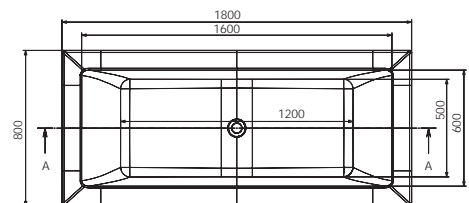

Specifications

PMMA
Sheet

PU Green
Reinforcement

Note: Drain pipe/Europa kit are mandatory products for installation of all the bathtubs. Accessories shown in the image are not a part of the product