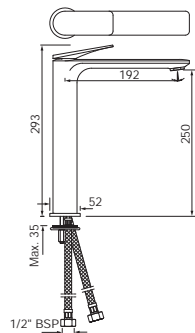

Single Lever Extended Basin Mixer (Height-128mm) without Popup Waste, with 375mm Long Braided Hoses and Base Flange

|                  |        |
|------------------|--------|
| LAG-CHR-91023BWF | R 3328 |
| LAG-BCH-91023BWF | R 4659 |
| LAG-BLM-91023BWF | R 4659 |
| LAG-BGP-91023BWF | R 4825 |
| LAG-GBP-91023BWF | R 5491 |
| LAG-GMP-91023BWF | R 5491 |
| LAG-BBC-91023BWF | R 4659 |
| LAG-BGM-91023BWF | R 4825 |
| LAG-GMG-91023BWF | R 5491 |