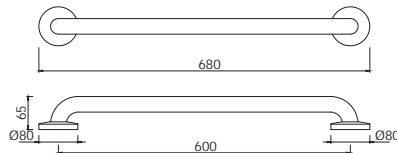

## ACCESSORIES (FOR DISABLED-FRIENDLY BATHROOMS)

Grab Bar - Stainless Steel

Grab Bar 692mm Long, Satin

WAC-SAP-BR0600CS

R 2425

Grab Bar Vertical Swing, Satin

WAC-SAP-BG0800CS

R 4784