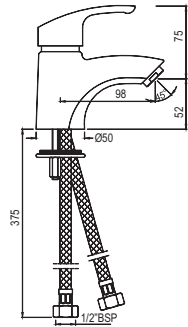

EKO | FAUCETS

Single Lever | Basin

Single Lever Basin Mixer without
Popup Waste, with 375mm Long
Braided Hoses
EKO-CHR-33001B

R 992