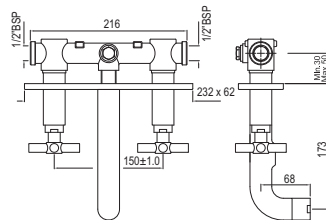

Built-in Two In-wall Stop Valves
with Bath Spout (With Exposed and
In-wall parts)

SOL-CHR-6435

R 2285