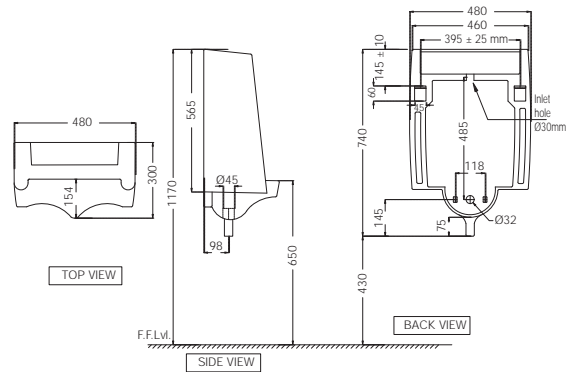

# URINALS

URS-WHT-13253N  
Urinal (Back Inlet) With  
Fixing Accessories,  
Size: 385x325x635 mm

R 2082

URS-WHT-13255  
Urinal Without Sensor With  
Fixing Accessories,  
Size: 480x300x740 mm

R 2901

URS-WHT-13257  
Urinal (Top Inlet) With  
Fixing Accessories,  
Size: 345x320x610 mm