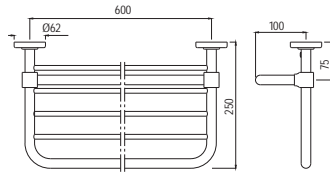

BATH ACCESSORIES

Hotelier

Towel Shelf with Lower Hanger
(Stainless Steel)
AHS-CHR-1581

R 1520