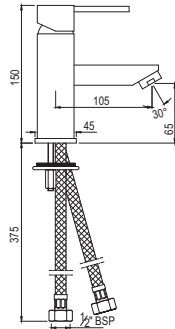

D'ARC | FAUCETS

Single Lever | Basin

Single Lever Basin Mixer without
Popup Waste, with 375mm Long
Braided Hoses
DRC-CHR-37011B

R 2742