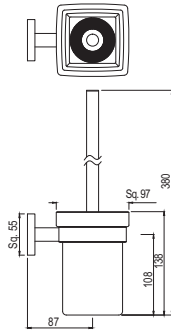

BATH ACCESSORIES

Kubix Prime

W.C. Brush Holder

AKP-CHR-35743P	R	1063
AKP-ABR-35743P	R	1702
AKP-ACR-35743P	R	1702
AKP-BCH-35743P	R	1489
AKP-BGP-35743PPD	R	1619
AKP-GBP-35743PPD	R	1843
AKP-BLM-35743P	R	1489
AKP-GDS-35743P	R	2840
AKP-GLD-35743P	R	3084
AKP-GMP-35743PPD	R	1843
AKP-GRF-35743P	R	1702
AKP-SSF-35743P	R	1702
AKP-WHM-35743P	R	1489