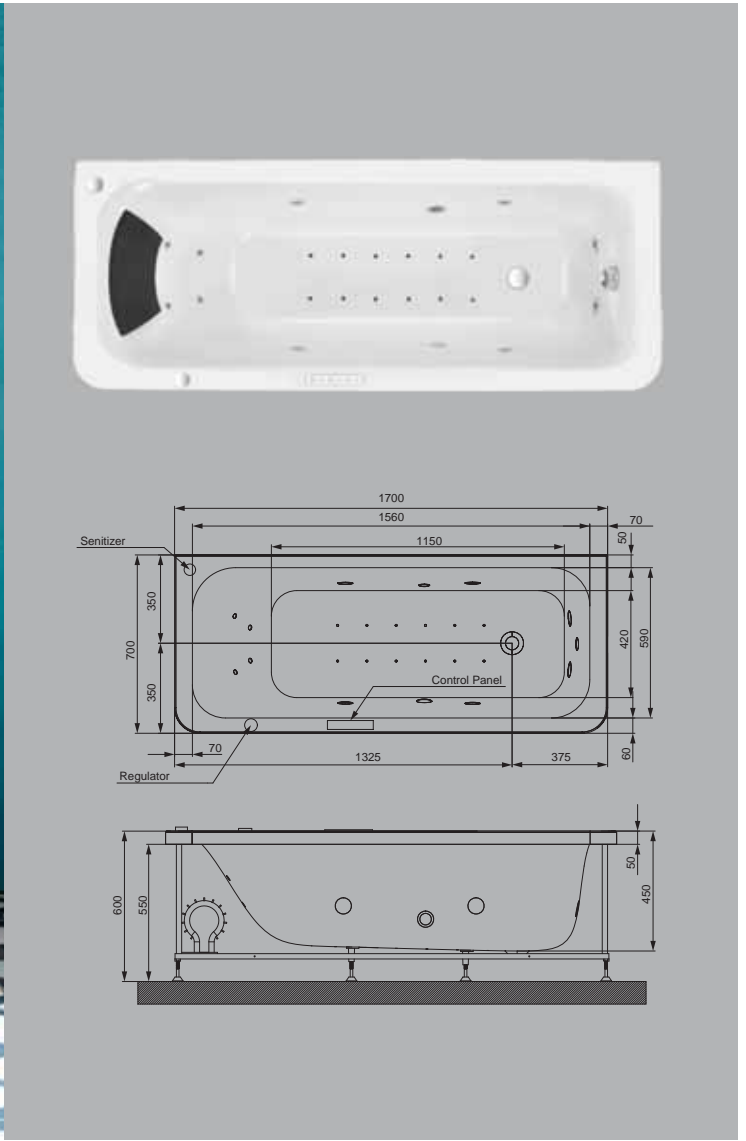

Laguna 1800 X 700 X 450 mm Water System Whirlpool
JWP-WHT-LAGUNA180WX R 60376

Specifications

- PMMA Sheet
- PU Green Reinforcement
- SS Frame
- Level Sensor
- Safety Vacuum Breaker
- Keypad control
- Overflow with drain & filler
- Water Pump 1.4 HP
- Slim water Jets 6
- Back Jets-4
- Air Regulator
- Disinfection
- Headrests
- Chromotherapy

JWA-WHT-FPLAG170X (Front Panel Suitable For Laguna 1700 X 700 Bathtub)	R 4598
JWA-WHT-SP55X (Side Panel Suitable For Laguna Bathtub)	R 2137
JWA-WHT-FPLAG180X (Front Panel Suitable For Laguna 1800 X 700 Bathtub)	R 4598