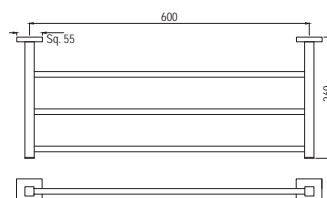

## Towel Shelf 600mm long with Lower Hangers, Stainless Steel

|                 |   |      |
|-----------------|---|------|
| AKP-CHR-35781PS | R | 2013 |
| AKP-ABR-35781PS | R | 3221 |
| AKP-ACR-35781PS | R | 3221 |
| AKP-BCH-35781PS | R | 2818 |
| AKP-BLM-35781PS | R | 2818 |
| AKP-GDS-35781PS | R | 5045 |
| AKP-GLD-35781PS | R | 5532 |
| AKP-GRF-35781PS | R | 3221 |
| AKP-SSF-35781PS | R | 3221 |
| AKP-WHM-35781PS | R | 2818 |