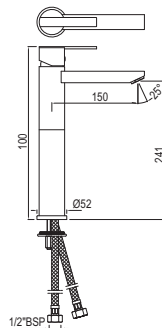

Single Lever High Neck Basin Mixer without Popup Waste, with 600mm Long Braided Hoses
FON-CHR-40005B

R 2607