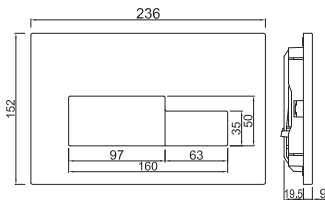

Control Plate Aria

JCP-CHR-392415	R	646