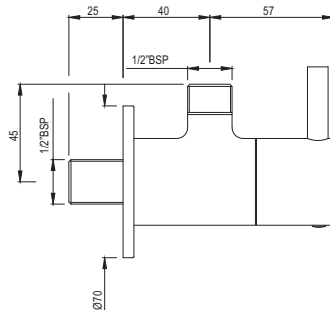

"Sink Pillar Tap with Provision for Connection to RO from rear side & Swinging Spout"
FLR-CHR-5355N

R 1412

Quarter Turn | Taps

Angle Valve with Wall Flange

FLR-CHR-5053N

R 420