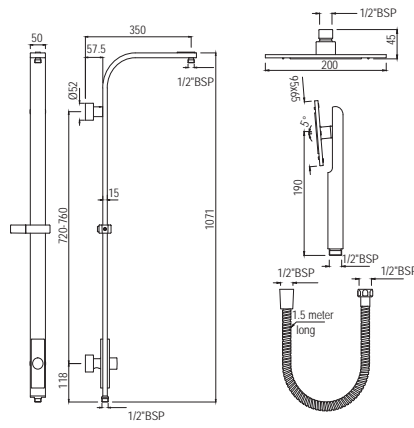

Exposed Shower Pipe with Provision for Simultaneous Working of Showers with Operating Diverter Control, Flat Shape 1071X50X15mm & 350mm Wide with Sliding Holder for Hand Shower, Wall Bracket & 15mm In-wall Water Inlet for Connection to an In-wall Shower Mixer with Shower Kit (1619, 1657 & 549D8)

SHA-CHR-1215FSHK1

R 9790