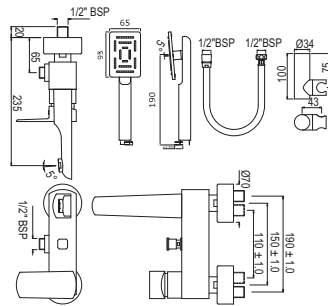

Single Lever Bath & Shower Mixer with Shower Kit (1657, 571 & 555) Wall Mounted

KUP-CHR-35119PMSHK	R 5087