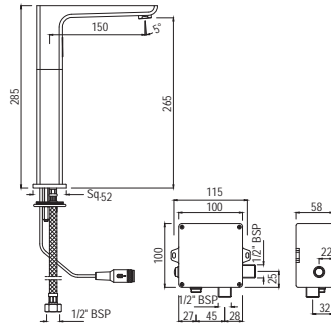

SENSOR | FAUCETS

Sensor | Basin

Kubix Prime High Neck Sensor
Faucet for Wash Basin Deck
mounted Complete with Control
Box (Battery Operated)

SNR-CHR-35017PM	R 3816
SNR-ABR-35017PM	R 6105
SNR-ACR-35017PM	R 6105
SNR-BCH-35017PM	R 5342
SNR-BLM-35017PM	R 5342
SNR-GDS-35017PM	R 10184
SNR-GLD-35017PM	R 11065
SNR-GRF-35017PM	R 6105
SNR-SSF-35017PM	R 6105
SNR-WHM-35017PM	R 5342