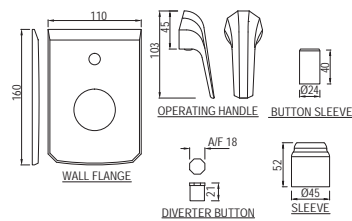

Exposed Part Kit of Single Lever In-wall Diverter (Compatible In-wall Part ALD-055N is sold separately) COP-CHR-055KPM

R 492