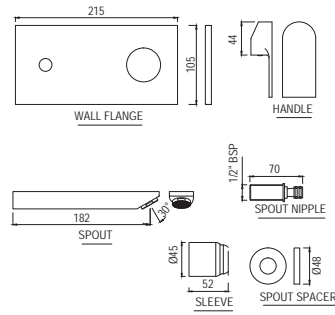

LYRIC | FAUCETS

Single Lever | Basin

Single Lever Basin Mixer without
Popup Waste, with 375mm Long
Braided Hoses
LYR-CHR-38001B

R 1719

Single Lever High Neck Basin Mixer
without Popup Waste, with 600mm
Long Braided Hoses
LYR-CHR-38005B

R 2713

Exposed Parts of Single Lever
Built-in In-wall Manual Valve with
Basin Spout (Compatible in-wall
parts ALD-233N or ALD-235N are
sold separately)
LYR-CHR-38233NK

R 1448

Single Lever | Bath & Shower

Single Lever Bath & Shower Mixer
with Shower Kit (35537, 571 &
555), Wall Mounted
LYR-CHR-38119SHK

R 2757