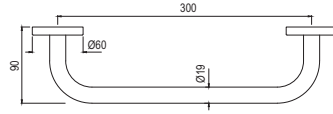

BATH ACCESSORIES

Hotelier

Grab Bar (Stainless Steel) 300mm Long
AHS-CHR-1501

R 566