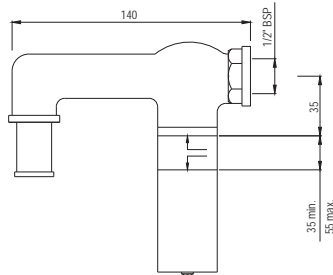

In-wall body of Single Built-in Stop Valve with provision for basin spout (Without Exposed Parts)
ALD-CHR-441

R 858

In-Wall Bodies | Bath & Shower