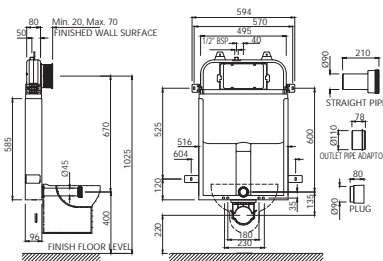

Single Piece Slim In-wall Cistern with Wall Mounting Frame, Installation Kit and "P-Type" Drain Pipe Connection Set for Wall Hung WC (without Flush Control Plate)
JCS-WHT-2400WS R 2271