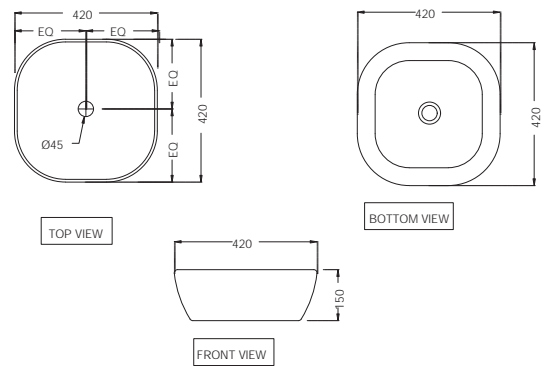

R 1846

JDS-WHM-25907N
Thin Rim Table Top Basin In White
Matt, Size: 530x420x140 mm,
Shape - Rectangular