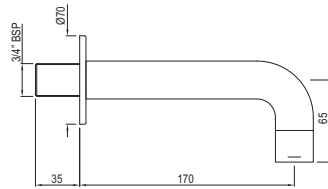

Florentine Bath Spout (20mm) with Wall Flange
SPJ-CHR-5439

R 586