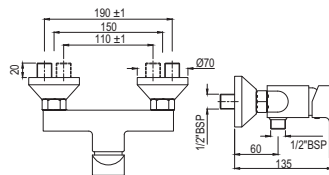

Single Lever Shower Mixer, Wall Mounted
ARI-CHR-39149

R 1640