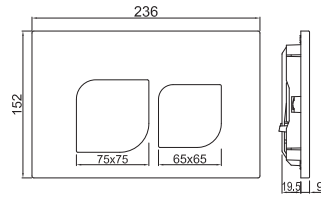

FLUSH PLATES

Control Plate Alive

JCP-CHR-852415	R	721
JCP-ABR-852415	R	1153
JCP-ACR-852415	R	1153
JCP-BCH-852415	R	1007
JCP-BLM-852415	R	1007
JCP-GDS-852415	R	1802
JCP-GLD-852415	R	1981
JCP-GRF-852415	R	1153
JCP-SSF-852415	R	1153
JCP-WHM-852415	R	1007