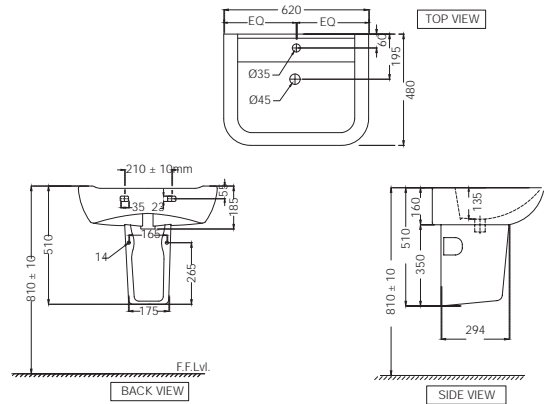

R 1251

R 551

FNS-WHT-40701
Under Counter Basin With
Fixing Accessories,
Size: 605x410x200 mm,
Shape: Rectangular