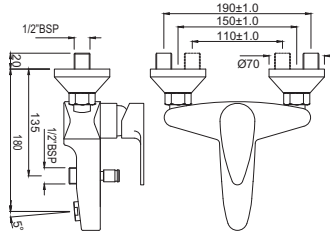

VIGNETTE PRIME | FAUCETS

Single Lever | Bath & Shower

Single Lever Bath & Shower Mixer, Wall Mounted

VGP-CHR-81119	R 2703
VGP-ABR-81119	R 4324
VGP-ACR-81119	R 4324
VGP-BCH-81119	R 3783
VGP-BLM-81119	R 3783
VGP-GDS-81119	R 7207
VGP-GLD-81119	R 7837
VGP-GRF-81119	R 4324
VGP-SSF-81119	R 4324
VGP-WHM-81119	R 3783