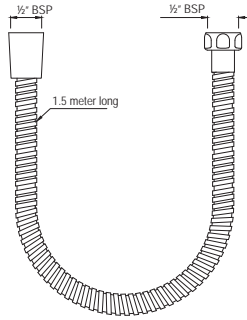

SHOWERS | ACCESSORIES

Shower Tubes

Flexible Metal Hose, 12mm dia. & 1.5M
SHA-CHR-549D12

R 357