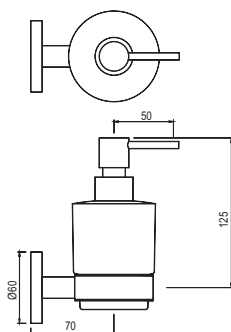

Soap Dispenser, Glass Bottle