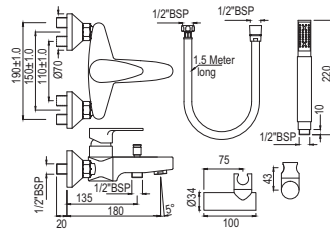

Single Lever Bath & Shower Mixer with Shower Kit (5537N, 571 & 555), Wall Mounted

VGP-CHR-81119SHK	R 3086