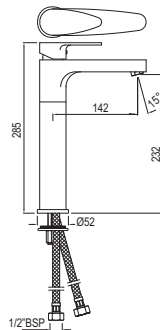

Single Lever Basin Mixer with  
Popup Waste & 375mm Long  
Braided Hoses

|                |   |      |
|----------------|---|------|
| VGP-CHR-81051B | R | 2225 |
|----------------|---|------|

Single Lever High Neck Basin Mixer  
without Popup Waste, with 600mm  
Long Braided Hoses