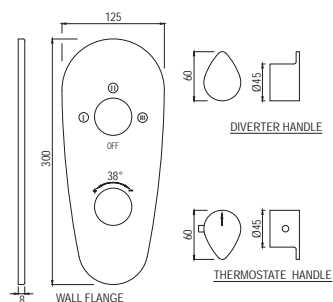

Aquamax Exposed Part Kit of
Thermostatic Shower Mixer with
3-way diverter (Compatible In-wall
Parts ALD-683 or ALD-683E are
sold separately)

VGP-CHR-81683K R 1717

Aquamax Thermostatic Shower
Mixer with 3-way diverter (With
Exposed and In-wall parts)

VGP-ABR-81683	R 9767
VGP-ACR-81683	R 9767
VGP-BCH-81683	R 8863
VGP-BLM-81683	R 8863
VGP-GDS-81683	R 12844
VGP-GLD-81683	R 13683
VGP-GRF-81683	R 9767
VGP-SSF-81683	R 9767
VGP-WHM-81683	R 8863