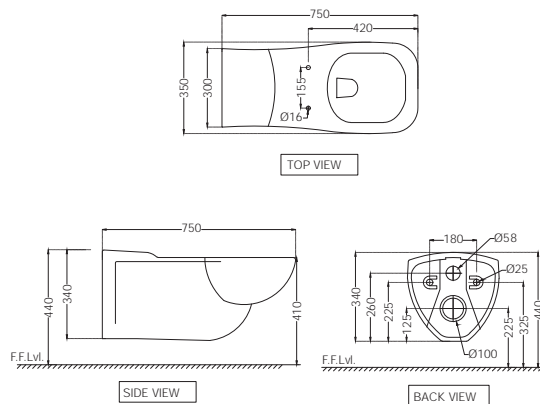

DIS-WHT-93951UF R 7943
Wall Hung WC With UF Soft Close
Seat Cover, Hinges And
Accessories Set,
Size: 350x750x340 mm