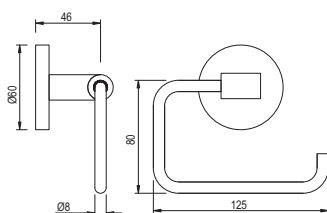

Toilet Paper Holder