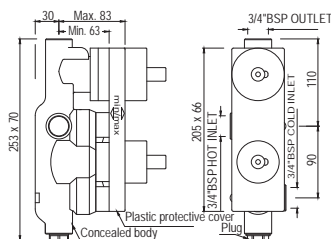

Aquamax In-wall Body of Thermostatic Shower Mixer Single Function (Without Exposed Parts)
ALD-CHR-661

R 4770