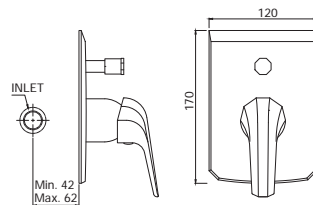

Exposed Part Kit of Single Lever In-wall Diverter (Compatible In-wall part ALD-065N is sold separately) COP-CHR-065NKPM

R 457