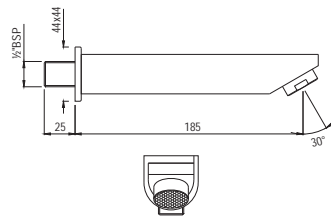

SPJ-CHR-85463	R	1182
SPJ-ABR-85463	R	1890
SPJ-ACR-85463	R	1890
SPJ-BCH-85463	R	1655
SPJ-BLM-85463	R	1655
SPJ-GDS-85463	R	3158
SPJ-GLD-85463	R	3427
SPJ-GRF-85463	R	1890
SPJ-SSF-85463	R	1890
SPJ-WHM-85463	R	1655

D'Arc

D-Shape Bath Spout with Wall Flange

SPJ-CHR-37429	R	761