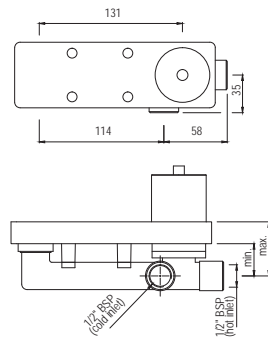

ARC | FAUCETS

Single Lever | Basin

Joystick Basin Mixer without Popup Waste, with 375mm Long Braided Hoses

ARC-CHR-87011B	R	3537
ARC-ABR-87011B	R	5660
ARC-ACR-87011B	R	5660
ARC-BCH-87011B	R	4952
ARC-BLM-87011B	R	4952
ARC-GDS-87011B	R	9431
ARC-GLD-87011B	R	10258
ARC-GRF-87011B	R	5660
ARC-SSF-87011B	R	5660
ARC-WHM-87011B	R	4952

Exposed Parts of Joystick Built-in In-wall Manual Valve with Basin Spout (Compatible In-wall part ARC-87233C is sold separately)

ARC-CHR-87233K	R	2670
ARC-ABR-87233K	R	3986
ARC-ACR-87233K	R	3986
ARC-BCH-87233K	R	2984
ARC-BLM-87233K	R	2984
ARC-GDS-87233K	R	5009
ARC-GLD-87233K	R	6010
ARC-GRF-87233K	R	3986
ARC-SSF-87233K	R	3986
ARC-WHM-87233K	R	2984

In-wall Body of Joystick Built-in Manual Valve for Wall Mounted Basin Mixer (Without Exposed Parts)

ARC-CHR-87233C	R	1704

Single Lever | Bath & Shower

Exposed Part Kit of Joystick In-wall Diverter (Compatible In-Wall Part ARC-87065C is sold separately)

ARC-CHR-87065K	R	1811
ARC-ABR-87065K	R	2898
ARC-ACR-87065K	R	2898
ARC-BCH-87065K	R	2536
ARC-BLM-87065K	R	2536
ARC-GDS-87065K	R	4383
ARC-GLD-87065K	R	5253
ARC-GRF-87065K	R	2898
ARC-SSF-87065K	R	2898
ARC-WHM-87065K	R	2536

Prices are inclusive of VAT