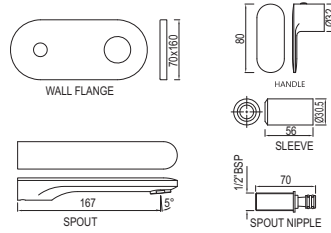

OPAL PRIME | FAUCETS

Quarter Turn | Basin