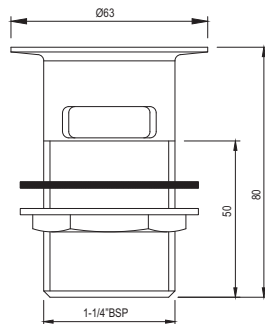

Basin Waste with 80mm Height, Slotted

ALD-CHR-709	R	209
ALD-ABR-709	R	334
ALD-ACR-709	R	334
ALD-BCH-709	R	292
ALD-BLM-709	R	292
ALD-GDS-709	R	557
ALD-GLD-709	R	605
ALD-GRF-709	R	334
ALD-SSF-709	R	334
ALD-WHM-709	R	292