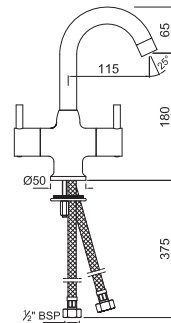

R 1577

Quarter Turn | Basin

Monoblock Basin Mixer with popup
waste & 375mm Long Braided
Hoses
FLR-CHR-5169NB

R 1780