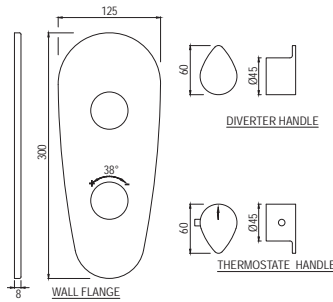

AQUAMAX THERMOSTAT

Vignette Prime

Aquamax Exposed Part Kit of
Thermostatic Shower Mixer
(Compatible In-wall parts ALD-661
or ALD-661E are sold separately)
VGP-CHR-81661K

R 1717

Aquamax Thermostatic Shower
Mixer (With Exposed and In-wall
parts)

VGP-ABR-81661	R 8708
VGP-ACR-81661	R 8708
VGP-BCH-81661	R 7889
VGP-BLM-81661	R 7889
VGP-GDS-81661	R 11360
VGP-GLD-81661	R 12371
VGP-GRF-81661	R 8708
VGP-SSF-81661	R 8708
VGP-WHM-81661	R 7889