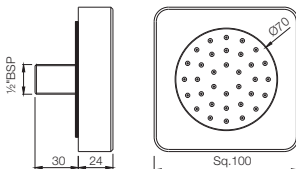

Tilting Square Bodytile
100X100mm, Wall mounted

BSH-CHR-1751	R	874
BSH-ABR-1751	R	1398
BSH-ACR-1751	R	1398
BSH-BCH-1751	R	1223
BSH-BLM-1751	R	1223
BSH-GDS-1751	R	2332
BSH-GLD-1751	R	2535
BSH-GRF-1751	R	1398
BSH-SSF-1751	R	1398
BSH-WHM-1751	R	1223

Chrome
CHR

Antique
Bronze
ABR

Antique
Copper
ACR

Black
Chrome
BCH

Black
Matt
BLM

Gold
Dust
GDS

Full
Gold
GLD

Graphite
GRF

Blush
Gold
BGP

Gold
Bright
GBP

Gold
Matt
GMP

White
Matt
WHM

Stainless Steel
Finish
SSF