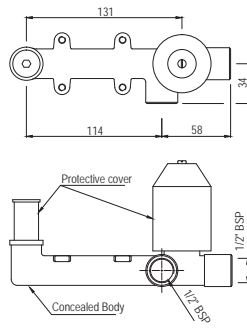

In-wall Body of Single Lever Built-in Manual Valve for Wall Mounted Basin Mixer with Protection Cover Old (Without Exposed Parts)
ALD-CHR-233NPSO R 1322