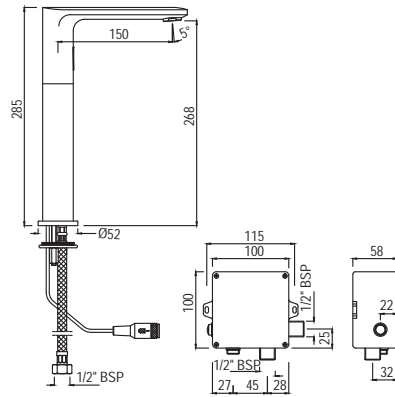

SENSOR | FAUCETS

Sensor Faucets with 9V transformer & Provision for Battery Operated

Opal Prime Tall Boy Sensor Faucet for Wash Basin with Pre-mixed Water Supply Kit (9V transformer & Provision for Battery Operated)
SNR-CHR-15017PMEBPK

R 4090