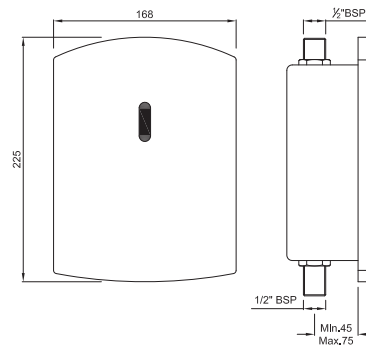

Sensor Concealed Type Flush Valve for Urinal Complete set with Installation Box & Control Valve (9V transformer)
SNR-STL-51077E

R 5723