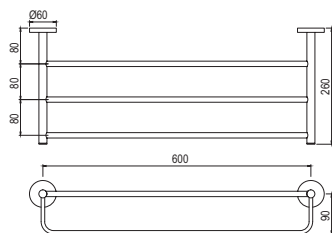

# BATH ACCESSORIES

Continental

Towel Shelf 600mm Long with Lower Hangers, Stainless Steel

|               |        |
|---------------|--------|
| ACN-CHR-1181S | R 1212 |
| ACN-ABR-1181S | R 1939 |
| ACN-ACR-1181S | R 1939 |
| ACN-BCH-1181S | R 1697 |
| ACN-BLM-1181S | R 1697 |
| ACN-BGP-1181S | R 1757 |
| ACN-GBP-1181S | R 2000 |
| ACN-GDS-1181S | R 3243 |
| ACN-GLD-1181S | R 3516 |
| ACN-GMP-1181S | R 2000 |
| ACN-GRF-1181S | R 1939 |
| ACN-SSF-1181S | R 1939 |
| ACN-WHM-1181S | R 1697 |