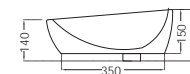

R 6343

TOP VIEW

SIDE VIEW

BACK VIEW

ACS-WHT-87901  
"Table Top Basin,  
Size: 575x430x175 mm"

R 5763

TOP VIEW

BOTTOM VIEW