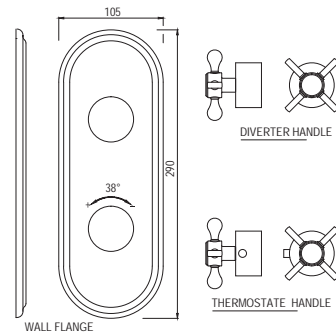

Aquamax Exposed Part Kit of Thermostatic Shower Mixer with 3-way diverter (Compatible In-wall Parts ALD-683 or ALD-683E are sold separately)

LAG-CHR-91683K R 1781

Aquamax Thermostatic Shower Mixer with 3-way diverter (With Exposed and In-wall parts)

LAG-BCH-91683 R 8952
LAG-BLM-91683 R 8952
LAG-BGP-91683 R 9042
LAG-GBP-91683 R 9959
LAG-GMP-91683 R 9959
LAG-BBC-91683 R 8952
LAG-BGM-91683 R 9042
LAG-GMG-91683 R 9959

Queen's Prime

Aquamax Exposed Part Kit of Thermostatic Shower Mixer (Compatible In-wall parts ALD-661 or ALD-661E are sold separately)

QQP-CHR-7661KPM R 1920

Aquamax Thermostatic Shower Mixer (With Exposed and In-wall parts)

QQP-ABR-7661PM R 9034
QQP-ACR-7661PM R 9034
QQP-BCH-7661PM R 8173
QQP-BLM-7661PM R 8173
QQP-GDS-7661PM R 11583
QQP-GLD-7661PM R 12961
QQP-GRF-7661PM R 9034
QQP-SSF-7661PM R 9034
QQP-WHM-7661PM R 8173