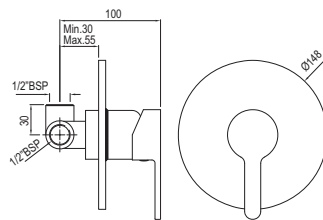

Single Lever In-wall Manual Shower Valve, 40mm Cartridge (With In-wall & Exposed Parts)
FUS-CHR-29139

R 1261