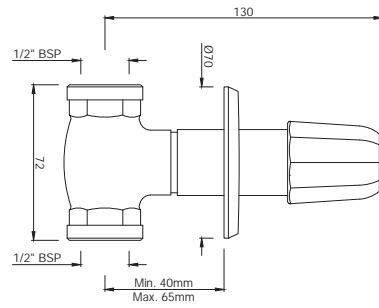

In-wall Stop Valve with Adjustable Wall Flange, Size 15 mm (With Exposed and In-wall parts)
COP-CHR-083PM

R 493