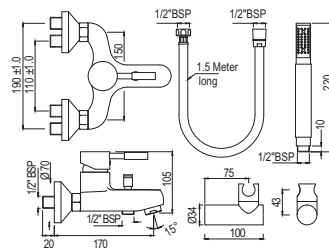

Single Lever Bath & Shower Mixer
with Shower Kit (5537N, 571 &
555), Wall Mounted
SOL-CHR-6119SHK

R 2778