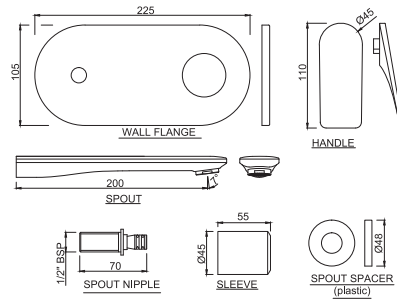

LAGUNA | FAUCETS

Single Lever | Basin