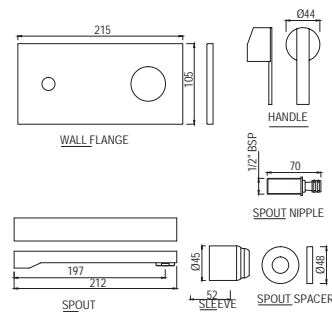

Exposed Parts of Single Lever Built-in In-wall Manual Valve with Basin Spout (Compatible in-wall parts ALD-233N or ALD-235N are sold separately)
FON-CHR-40233NK

R 1497

Single Lever | Bath & Shower