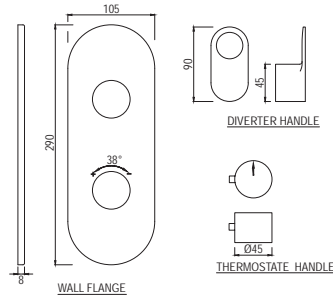

AQUAMAX THERMOSTAT

Ornamix Prime

Aquamax Exposed Part Kit of
Thermostatic Shower Mixer
(Compatible In-wall parts ALD-661
or ALD-661E are sold separately)

ORP-CHR-10661KPM R 1717

Aquamax Thermostatic Shower
Mixer (With Exposed and In-wall
parts)

ORP-ABR-10661PM	R 8708
ORP-ACR-10661PM	R 8708
ORP-BCH-10661PM	R 7889
ORP-BLM-10661PM	R 7889
ORP-GDS-10661PM	R 11360
ORP-GLD-10661PM	R 12371
ORP-GRF-10661PM	R 8708
ORP-SSF-10661PM	R 8708
ORP-WHM-10661PM	R 7889