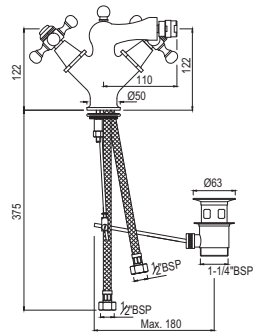

Quarter Turn | Bidet

Monoblock Bidet Mixer with Popup Waste & 375mm Long Braided Hoses

|               |   |      |
|---------------|---|------|
| QQT-CHR-7613B | R | 2822 |
| QQT-ACR-7613B | R | 4515 |