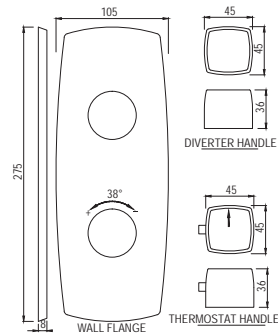

Arc

Aquamax Exposed Part Kit of Thermostatic Shower Mixer (Compatible In-wall parts ALD-661 or ALD-661E are sold separately)

ARC-CHR-87661K R 1834

Aquamax Thermostatic Shower Mixer (With Exposed and In-wall parts)

- ARC-ABR-87661 R 8896
- ARC-ACR-87661 R 8896
- ARC-BCH-87661 R 8053
- ARC-BLM-87661 R 8053
- ARC-GDS-87661 R 11550
- ARC-GLD-87661 R 12711
- ARC-GRF-87661 R 8896
- ARC-SSF-87661 R 8896
- ARC-WHM-87661 R 8053