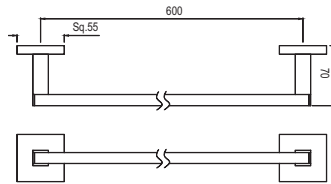

Single Towel Rail 600mm Long, Stainless Steel

AKP-CHR-35711PS	R	1007
AKP-ABR-35711PS	R	1611
AKP-ACR-35711PS	R	1611
AKP-BCH-35711PS	R	1410
AKP-BLM-35711PS	R	1410
AKP-BGP-35711PS	R	1460
AKP-GBP-35711PS	R	1662
AKP-GDS-35711PS	R	2523
AKP-GLD-35711PS	R	2777
AKP-GMP-35711PS	R	1662
AKP-GRF-35711PS	R	1611
AKP-SSF-35711PS	R	1611
AKP-WHM-35711PS	R	1410