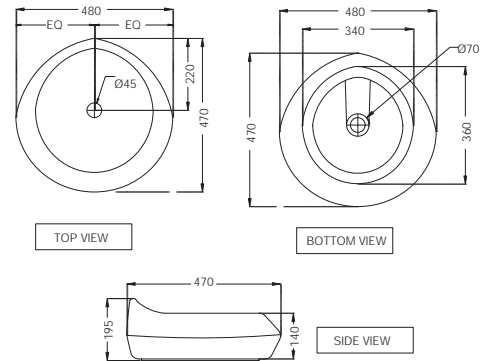

JDS-WHT-25905
Table Top Basin,
Size: 450x450x170 mm