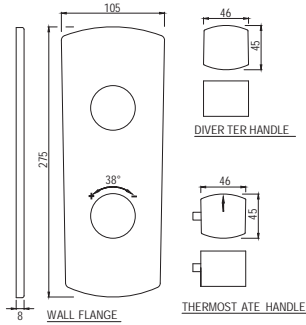

AQUAMAX THERMOSTAT

Kubix Prime

Aquamax Exposed Part Kit of Thermostatic Shower Mixer (Compatible In-wall parts ALD-661 or ALD-661E are sold separately)

KUP-CHR-35661KPM R 1770

Aquamax Thermostatic Shower Mixer (With Exposed and In-wall parts)

- KUP-ABR-35661PM R 8793
- KUP-ACR-35661PM R 8793
- KUP-BCH-35661PM R 7963
- KUP-BLM-35661PM R 7963
- KUP-GDS-35661PM R 11445
- KUP-GLD-35661PM R 12525
- KUP-GRF-35661PM R 8793
- KUP-SSF-35661PM R 8793
- KUP-WHM-35661PM R 7963