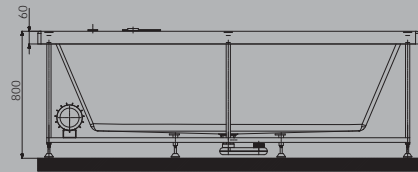

Fonte 1800x800x450 mm Water System

JWP-WHT-FONTE180WX

R 36827

Specifications

PMMA Sheet

PU Green Reinforcement

SS Frame

Level Sensor

Safety Vacuum Breaker

Keypad control

Overflow with Drain pipe

Water Pump 1 HP

Slim water Jets 6

Back Jets-4

Air Regulator

Headrests

Chromotherapy

JWA-WHT-FP180X (Front Panel Suitable For Kubix / Alive / Fonte180 / Kubix P / D'arc With Fixing Kit)

R 3430

JWA-WHT-SP80X (Side Panel Suitable For Kubix / Alive / Fonte1800 With Fixing Kit)

R 1799