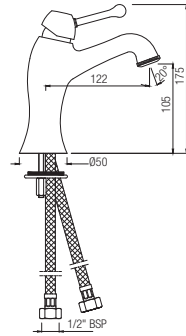

QUEEN'S PRIME | FAUCETS

Single Lever | Basin