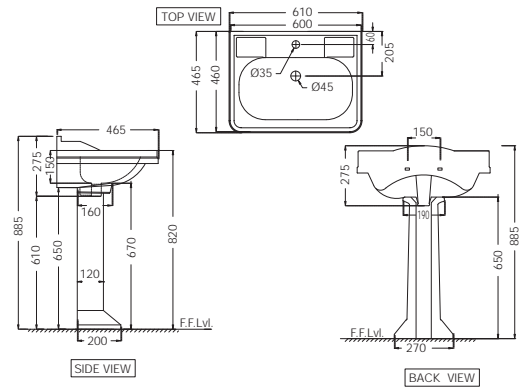

R 2250

R 960

QPS-WHT-7701PM
Under Counter Basin With
Fixing Accessories,
Size: 590x430x215 mm