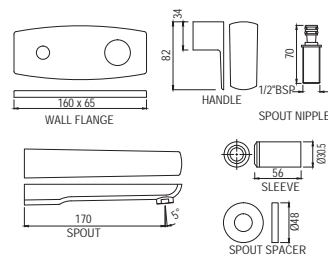

Exposed Parts of In-wall Single Built-in Stop Valve with Basin Spout (Compatible In-Wall part ALD-441 is sold separately)

KUP-CHR-35441KPM

R 1292

Quarter Turn | Taps