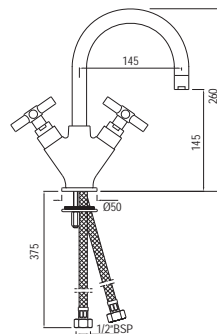

Monoblock Basin Mixer without popup waste, with 375mm Long Braided Hoses
SOL-CHR-6167B

R 1530