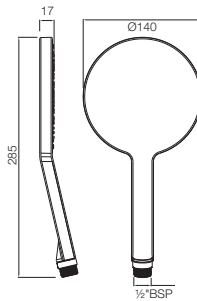

Multifunction 140mm Round Shape Hand Shower with Air Effect
HSH-CHR-1729

R 1687