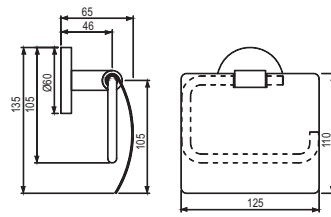

BATH ACCESSORIES

Continental

Toilet Paper Holder with Stainless Steel Lid

ACN-CHR-1153S	R	503
ACN-ABR-1153S	R	804
ACN-ACR-1153S	R	804
ACN-BCH-1153S	R	703
ACN-BLM-1153S	R	703
ACN-BGP-1153S	R	729
ACN-GBP-1153S	R	830
ACN-GDS-1153S	R	1336
ACN-GLD-1153S	R	1457
ACN-GMP-1153S	R	830
ACN-GRF-1153S	R	804
ACN-SSF-1153S	R	804
ACN-WHM-1153S	R	703