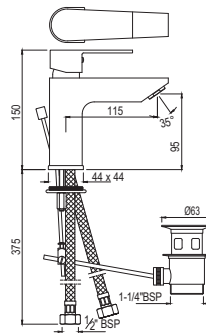

Single Lever Extended Basin Mixer (Height-95mm) with Pop-up Waste & 375mm Long Braided Hoses
ARI-CHR-39052B

R 2713