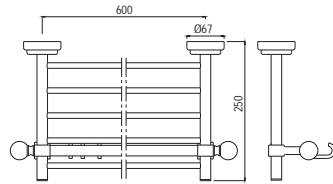

# BATH ACCESSORIES

Queen's

Towel Shelf 600mm long with Lower Hangers

|              |        |
|--------------|--------|
| AQN-CHR-7781 | R 2623 |
| AQN-ABR-7781 | R 4197 |
| AQN-ACR-7781 | R 4197 |
| AQN-BCH-7781 | R 3673 |
| AQN-BLM-7781 | R 3673 |
| AQN-GDS-7781 | R 6994 |
| AQN-GLD-7781 | R 7608 |
| AQN-GRF-7781 | R 4197 |
| AQN-SSF-7781 | R 4197 |
| AQN-WHM-7781 | R 3673 |