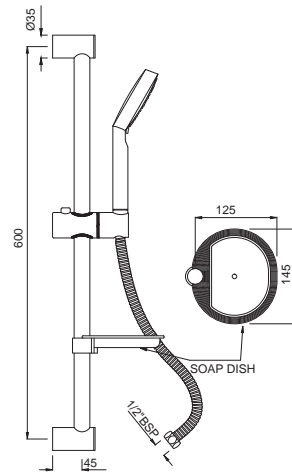

SHOWERS | ACCESSORIES

Sliding Rails

Slide Rail (24mm dia. & 600mm) with Multifunction Hand Shower (HSH-1939) with 8mm dia 1.5M Long Flexible Hose and soap dish
SHA-CHR-1150

R 1597