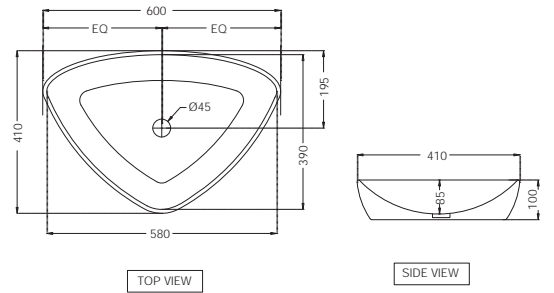

R 938

LYS-WHT-38931
"Table Top Basin,
Size: 635x410x120 mm"

R 1128