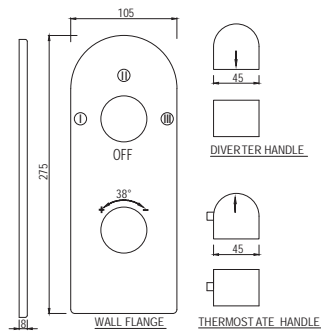

AQUAMAX THERMOSTAT

Aria

Aquamax Exposed Part Kit of
Thermostatic Shower Mixer
(Compatible In-wall parts ALD-661
or ALD-661E are sold separately)
ARI-CHR-39661K

R 1758

Aquamax Exposed Part Kit of
Thermostatic Shower Mixer with
2-way diverter (Compatible In-wall
Part ALD-681 or ALD-681E are sold
separately)
ARI-CHR-39681K

R 1758

Aquamax Exposed Part Kit of
Thermostatic Shower Mixer with
3-way diverter (Compatible In-wall
Parts ALD-683 or ALD-683E are
sold separately)
ARI-CHR-39683K

R 1758

Florentine

Aquamax Exposed Part Kit of
Thermostatic Shower Mixer
(Compatible In-wall parts ALD-661
or ALD-661E are sold separately)
FLR-CHR-5661K

R 1357