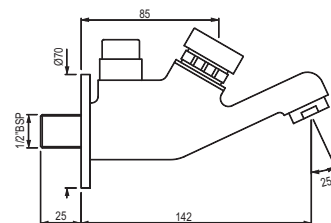

Non-concussive Basin Tap, Wall
Mounted

PRS-CHR-061

R 1215

Taps