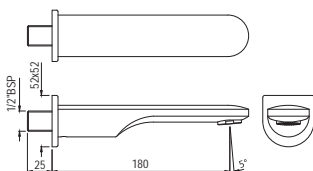

Opal Prime Bath Spout with Wall Flange

SPJ-CHR-15429PM	R	775
SPJ-ABR-15429PM	R	1240
SPJ-ACR-15429PM	R	1240
SPJ-BCH-15429PM	R	1084
SPJ-BLM-15429PM	R	1084
SPJ-BGP-15429PM	R	1123
SPJ-GBP-15429PM	R	1278
SPJ-GDS-15429PM	R	2066
SPJ-GLD-15429PM	R	2247
SPJ-GMP-15429PM	R	1278
SPJ-GRF-15429PM	R	1240
SPJ-SSF-15429PM	R	1240
SPJ-WHM-15429PM	R	1084