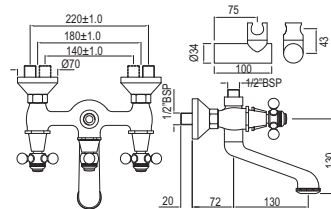

Bath & Shower Mixer with Connector for Hand Shower & Wall Bracket, Wall Mounted
QQT-CHR-7267
QQT-ACR-7267

R 3279

R 5247