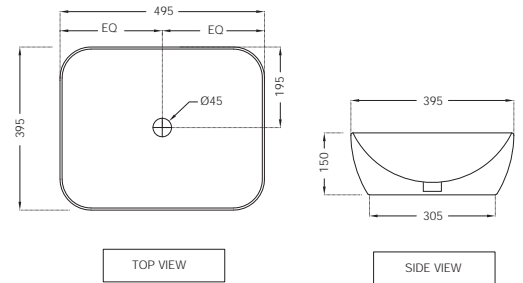

R 1020

JDS-WHT-25911
Thin Rim Table Top Basin,
Size: 420x420x150 mm,
Shape - Square