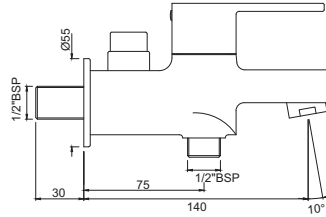

FUSION | FAUCETS

Quarter Turn | Taps

2-Way Bib Tap with Wall Flange

FUS-CHR-29041

R 954