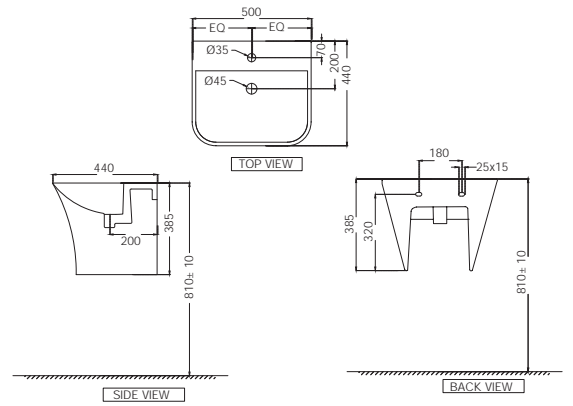

R 3140

ARS-WHT-39901
Table Top Basin,
Size: 420x420x135 mm