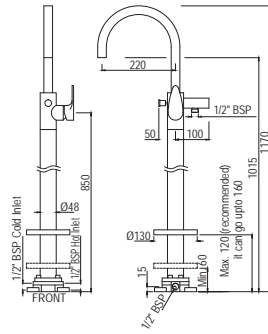

VIGNETTE PRIME | FAUCETS

Single Lever | Bath & Shower