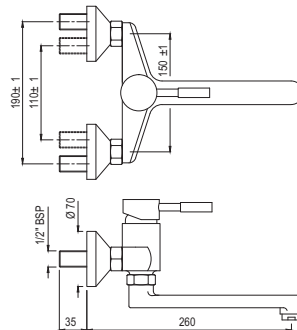

Exposed Parts of Floor Mounted Single Lever Bath Mixer with Provision for Hand Shower, but without Hand Shower & Shower Hose (Compatible In-Floor part ALD-121 is sold separately)
SOL-CHR-6121K

R 13461

Single Lever | Kitchen

Single Lever Sink Mixer with Swivel Spout, Wall Mounted
SOL-CHR-6163

R 1888