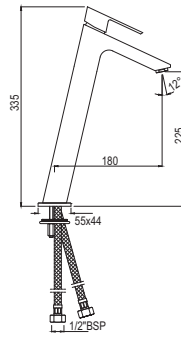

Single Lever High Neck Basin Mixer
without Popup Waste, with 600mm
Long Braided Hoses
LYR-CHR-38005B

R 2713