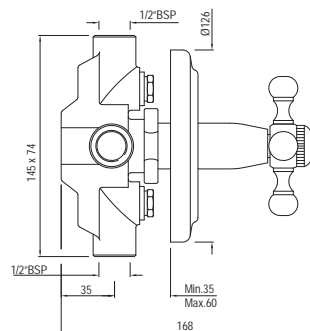

2-way In-wall diverter with built in non return valve (With In-wall & Exposed Parts)

QQT-CHR-7421	R 1464
QQT-ACR-7421	R 2197