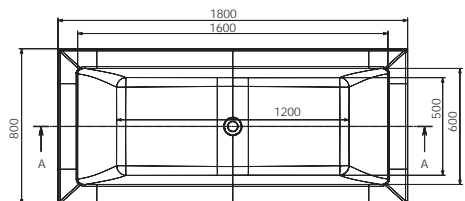

Specifications

PMMA Sheet

PU Green Reinforcement

Note: Drain pipe/Europa kit are mandatory products for installation of all the bathtubs. Accessories shown in the image are not a part of the product