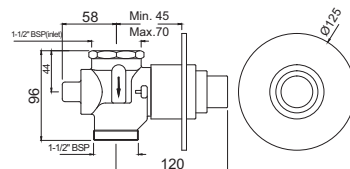

Metropole Regular In-wall Flush Valve, 40mm Size for Western Commode with Square Flange

FLV-CHR-1093NSQ	R	1212
FLV-ABR-1093NSQ	R	1818
FLV-ACR-1093NSQ	R	1818
FLV-BCH-1093NSQ	R	1576
FLV-BLM-1093NSQ	R	1576
FLV-GDS-1093NSQ	R	2268
FLV-GLD-1093NSQ	R	2586
FLV-GRF-1093NSQ	R	1818
FLV-SSF-1093NSQ	R	1818
FLV-WHM-1093NSQ	R	1576