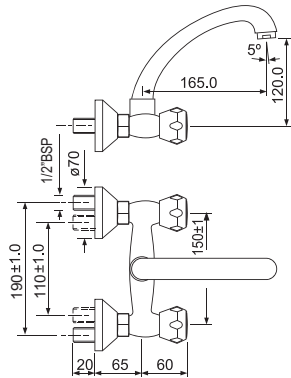

AQT-CHR-3209

R 1057

Quarter Turn | Kitchen

Sink Mixer with Swivel Spout, Wall Mounted

AQT-CHR-3309

R 1234