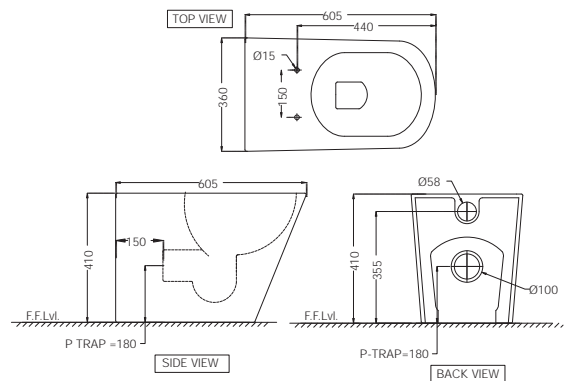

R 6180

ARS-WHT-39961BIUFSMTL
Tankless Wall Hung WC With
Sensor Flush, UF Soft Close Slim
Seat Cover, Hinges, Accessories
Set, Size: 360x590x385 mm