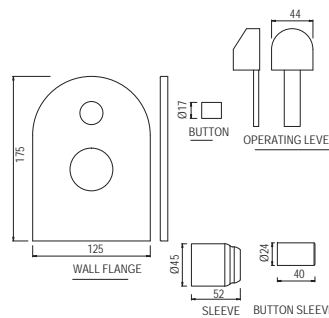

Exposed Part Kit of Single Lever In-wall Diverter (Compatible In-wall Part ALD-055N is sold separately)
DRC-CHR-37055NK

R 637