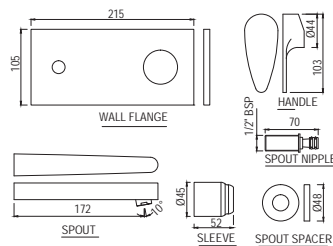

Exposed Parts of Single Lever
Built-in In-wall Manual Valve with
Basin Spout (Compatible in-wall
parts ALD-233N or ALD-235N are
sold separately)

VGP-CHR-81233NK	R	1430
VGP-ABR-81233NK	R	2619
VGP-ACR-81233NK	R	2619
VGP-BCH-81233NK	R	2140
VGP-BLM-81233NK	R	2140
VGP-GDS-81233NK	R	3559
VGP-GLD-81233NK	R	4269
VGP-GRF-81233NK	R	2619
VGP-SSF-81233NK	R	2619
VGP-WHM-81233NK	R	2140