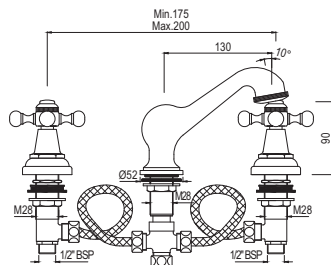

QUEEN'S | FAUCETS

Quarter Turn | Basin

Basin Tap 1/2 Inch

QQT-CHR-7011

R 831

Monoblock Basin Mixer without popup waste, with 375mm Long Braided Hoses

QQT-CHR-7167B

R 2266

QQT-ABR-7167B

R 3626

QQT-ACR-7167B

R 3626

QQT-BCH-7167B

R 3172

QQT-BLM-7167B

R 3172

QQT-GDS-7167B

R 6041

QQT-GLD-7167B

R 6571

QQT-GRF-7167B

R 3626

QQT-SSF-7167B

R 3626

QQT-WHM-7167B

R 3172

Monoblock Basin Mixer with popup waste & 375mm Long Braided Hoses

QQT-CHR-7169B

R 2523

QQT-ACR-7169B

R 4037

QQT-GLD-7169B

R 7316

3 hole Basin Mixer without pop-up-waste

QQT-CHR-7189

R 2726