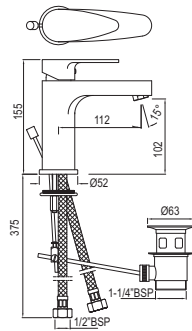

Single Lever Basin Mixer with
Popup Waste & 375mm Long
Braided Hoses

VGP-CHR-81051B	R	2225