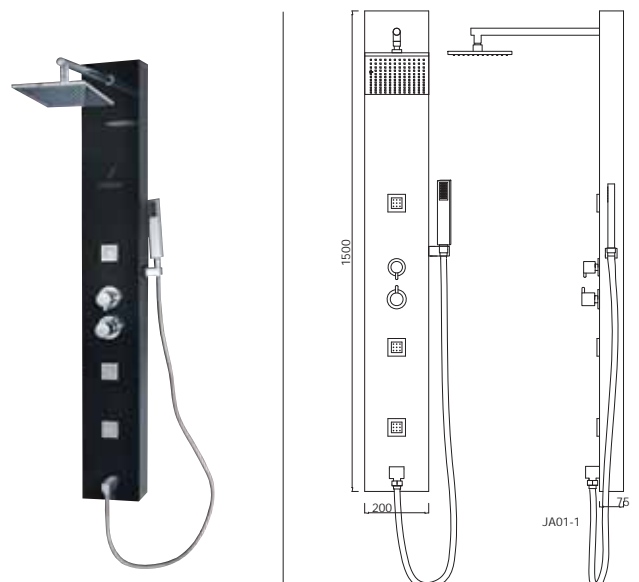

BLAK 1500 x 200 mm

Disclaimer: Pictures shown are for illustration purposes only

JPL-BLK-JA011

R 13964

BLACK 1500X200mm Shower Panel with
Thermostat mixer in black finish

Specifications

- Stainless steel structure
- Connecting Hose
- 3 adjustable vertical jets (Square)
- Thermostat mixer with diverter
- Integrated shower head (8" Square)
- Hand shower
- Flexible hoses
- Button Spout
- Minimum water pressure required 2 bar