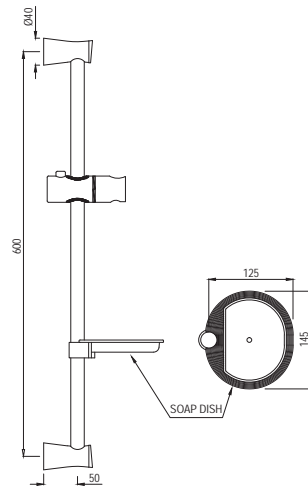

SHOWERS | ACCESSORIES

Sliding Rails

Slide Rail 19mm dia. & 600mm with Soap Dish

SHA-CHR-1187N	R	607
SHA-ABR-1187N	R	971
SHA-ACR-1187N	R	971
SHA-BCH-1187N	R	850
SHA-BLM-1187N	R	850
SHA-GDS-1187N	R	1621
SHA-GLD-1187N	R	1760
SHA-GRF-1187N	R	971
SHA-SSF-1187N	R	971
SHA-WHM-1187N	R	850