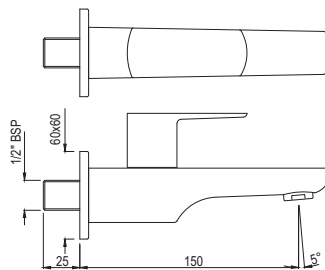

Disclaimer: Image shown is for illustration purpose only

Bib Tap with Wall Flange

KUP-BLM-35037PM

R 1765