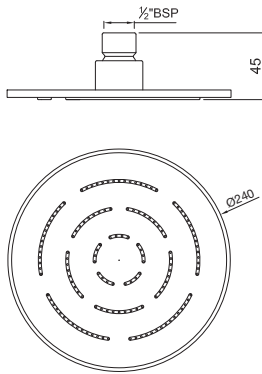

MAZE SHOWERS

Single Function 240mm Round Shape Maze Overhead Shower, Stainless Steel

OHS-CHR-1623	R 2115
OHS-ABR-1623	R 3383
OHS-ACR-1623	R 3383
OHS-BCH-1623	R 2961
OHS-BLM-1623	R 2961
OHS-BGP-1623PD	R 3833
OHS-GBP-1623PD	R 4362
OHS-GDS-1623	R 6041
OHS-GLD-1623	R 6133
OHS-GMP-1623PD	R 4362
OHS-GRF-1623	R 3383
OHS-SSF-1623	R 3383
OHS-WHM-1623	R 2961