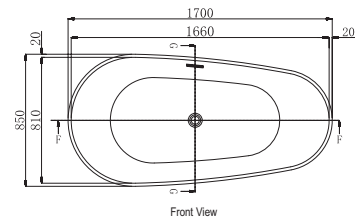

EGGY

Disclaimer: Pictures shown are for illustration purposes only

Eggy Free Standing Bath Tub
1700x850x450/580mm With Built In
Overflow & Pop-Up Waste

JBT-WHT-FSBTPB278X

R 33701

Specifications

Free standing
bathtub

Lucite acrylic
sheet

Overflow
& drain