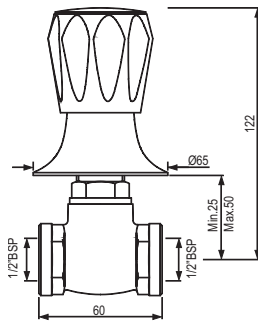

In-wall Stop Valve, Reduced Body with Adjustable Wall Flange, Size 15mm (With Exposed and In-wall parts)
CON-CHR-069KN

R 411