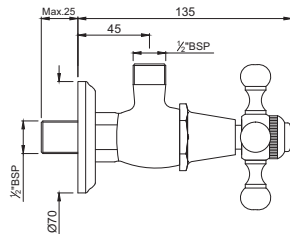

QUEEN'S | FAUCETS

Quarter Turn | Kitchen

Mono Sink Mixer with Swivel High Neck Spout & 375mm Long Braided Hoses

QQT-CHR-7319B	R	2345
QQT-ABR-7319B	R	3752
QQT-ACR-7319B	R	3752
QQT-BCH-7319B	R	3283
QQT-BLM-7319B	R	3283
QQT-GDS-7319B	R	6252
QQT-GLD-7319B	R	6801
QQT-GRF-7319B	R	3752
QQT-SSF-7319B	R	3752
QQT-WHM-7319B	R	3283

Quarter Turn | Bidet

Monoblock Bidet Mixer with Popup Waste & 375mm Long Braided Hoses

QQT-CHR-7613B	R	2822
QQT-ACR-7613B	R	4515

Quarter Turn | Taps

Bib Tap with Wall Flange

QQT-CHR-7037	R	831

Angle Valve with Wall Flange

QQT-CHR-7053	R	590
QQT-ABR-7053	R	944
QQT-ACR-7053	R	944
QQT-BCH-7053	R	827
QQT-BLM-7053	R	827
QQT-GDS-7053	R	1712
QQT-GLD-7053	R	1712
QQT-GRF-7053	R	944
QQT-SSF-7053	R	944
QQT-WHM-7053	R	827