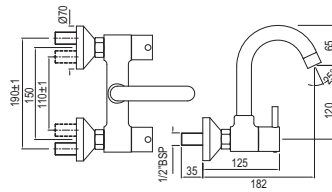

FLORENTINE | FAUCETS

Quarter Turn | Kitchen

Sink Mixer with Regular Swivel Spout, Wall Mounted
FLR-CHR-5309N

R 1503