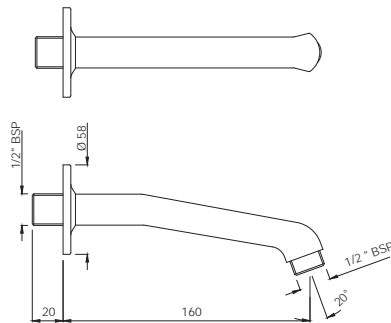

Casted Light Body Round Shape Shower Arm, 160mm Long

SHA-CHR-477	R 269
SHA-ABR-477	R 430
SHA-ACR-477	R 430
SHA-BCH-477	R 377
SHA-BLM-477	R 377
SHA-GDS-477	R 715
SHA-GLD-477	R 779
SHA-GRF-477	R 430
SHA-SSF-477	R 430
SHA-WHM-477	R 377