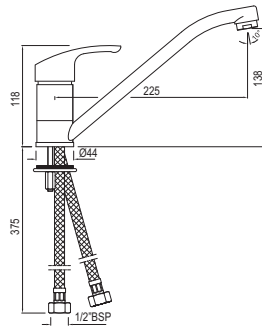

EKO | FAUCETS

Single Lever | Kitchen

Single Lever Mono Sink Mixer
with Swivel Spout & 375mm Long
Braided Hoses