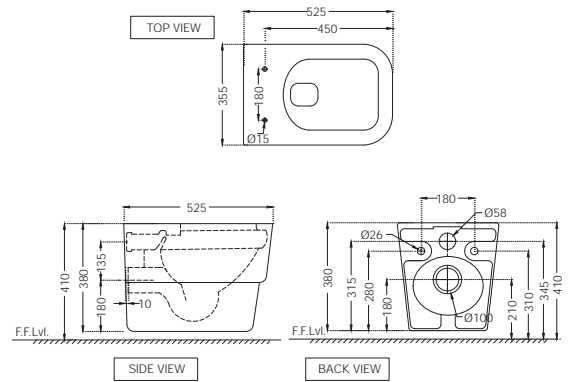

R 1257

DRS-WHT-37953BIUFMS  
Rimless, Blind Installation Wall Hung  
WC With UF Soft Close Slim Seat  
Cover, Hinges And Accessories Set,  
Size: 355x525x380 mm

R 5107