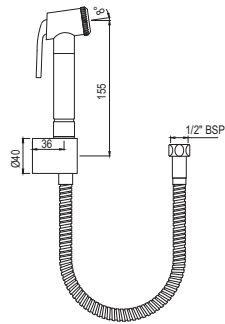

Health Faucet Kit (Flexible Hose,
Handset & Bracket) with N.R.V
ALD-CHR-577

R 670