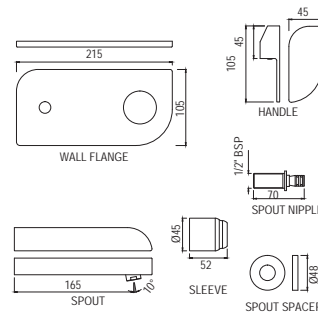

Exposed Parts of Single Lever Built-
in In-wall Manual Valve with Basin
Spout (Compatible in-wall parts
ALD-233N or ALD-235N are sold
separately)

ALI-CHR-85233NK	R 1537
ALI-ABR-85233NK	R 2789
ALI-ACR-85233NK	R 2789
ALI-BCH-85233NK	R 2350
ALI-BLM-85233NK	R 2350
ALI-GDS-85233NK	R 3935
ALI-GLD-85233NK	R 4686
ALI-GRF-85233NK	R 2789
ALI-SSF-85233NK	R 2789
ALI-WHM-85233NK	R 2350

Single Lever | Bath & Shower