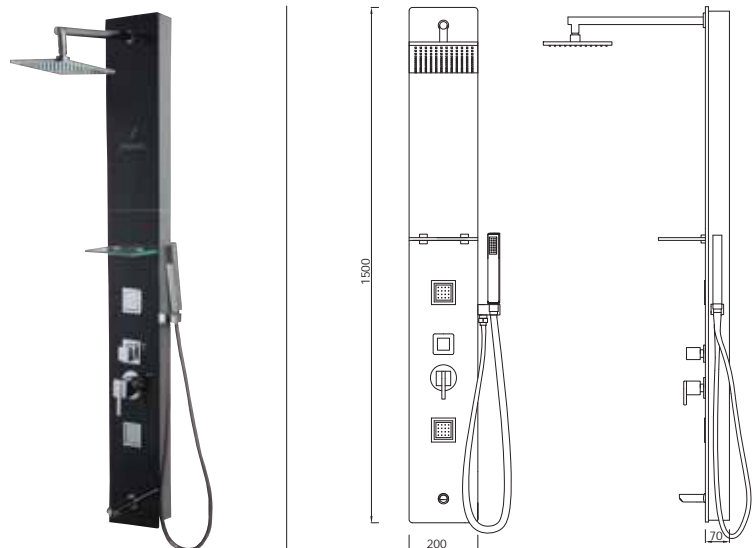

## Specifications

2 Jets

Hand Shower

Minimum water pressure 2 bar

Spout

Shampoo shelf

Head Shower

Disclaimer: Pictures shown are for illustration purposes only