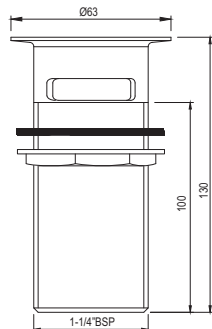

Basin Waste with 130mm Height, Slotted

ALD-CHR-709L130	R	234
ALD-ABR-709L130	R	407
ALD-ACR-709L130	R	407
ALD-BCH-709L130	R	328
ALD-BLM-709L130	R	328
ALD-BGP-709L130	R	390
ALD-GBP-709L130	R	381
ALD-GDS-709L130	R	583
ALD-GLD-709L130	R	641
ALD-GMP-709L130	R	381
ALD-GRF-709L130	R	407
ALD-SSF-709L130	R	407
ALD-WHM-709L130	R	328

Chrome
CHR

Antique
Bronze
ABR

Antique
Copper
ACR

Black
Chrome
BCH

Black
Matt
BLM

Gold
Dust
GDS

Full
Gold
GLD

Graphite
GRF

Blush
Gold
BGP

Gold
Bright
GBP

Gold
Matt
GMP

White
Matt
WHM

Stainless
Steel
Finish
SSF