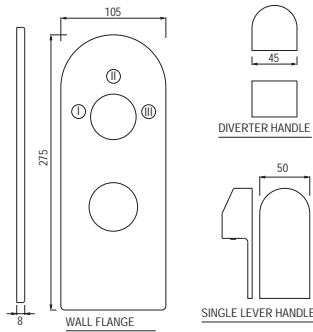

Aquamax Exposed Part Kit of Single Lever Shower Mixer with 3-way diverter (Compatible In-wall Parts ALD-783 or ALD-783E are sold separately)
ALI-CHR-85783K R 844

Lyric