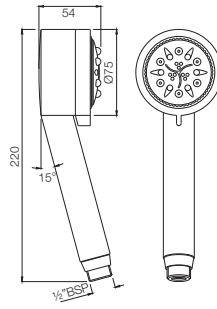

SHOWERS | MULTI FUNCTION

Hand Showers

Multifunction 75mm Cylindrical Shape Hand Shower with Normal, Massage & Mist Spray
HSH-CHR-1797

R 1590