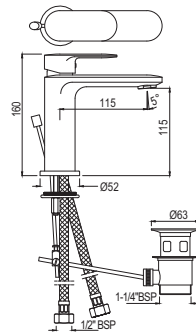

Single Lever Basin Mixer with  
Popup Waste & 375mm Long  
Braided Hoses

|                  |        |
|------------------|--------|
| OPP-CHR-15051BPM | R 2225 |
|------------------|--------|

Single Lever High Neck Basin Mixer  
without Popup Waste, with 600mm  
Long Braided Hoses