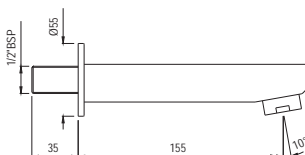

Kubix Prime Bath Spout with Diverter & Wall Flange

SPJ-CHR-35463PM	R	1166
SPJ-ABR-35463PM	R	1866
SPJ-ACR-35463PM	R	1866
SPJ-BCH-35463PM	R	1632
SPJ-BLM-35463PM	R	1632
SPJ-BGP-35463PM	R	1690
SPJ-GBP-35463PM	R	1924
SPJ-GDS-35463PM	R	2924
SPJ-GLD-35463PM	R	3200
SPJ-GMP-35463PM	R	1924
SPJ-GRF-35463PM	R	1866
SPJ-SSF-35463PM	R	1866
SPJ-WHM-35463PM	R	1632

Fusion

Fusion Bath Spout with Wall Flange

SPJ-CHR-29429	R	586