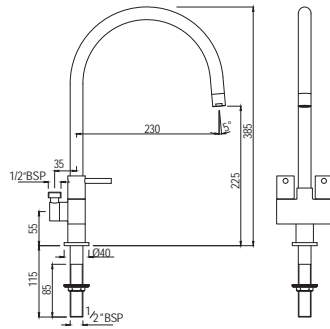

FLORENTINE | FAUCETS

Quarter Turn | Kitchen