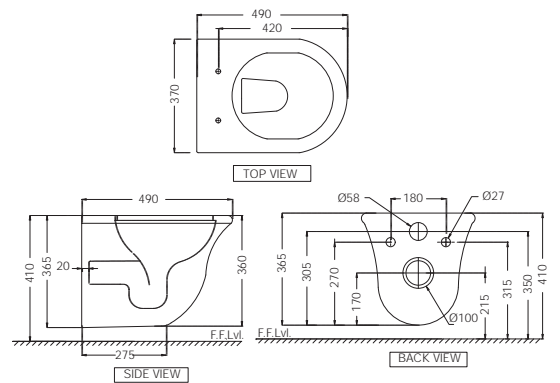

ONS-WHT-10953BIUFSM
Rimless, Blind Installation Wall Hung
WC With UF Soft Close Slim Seat
Cover, Hinges, Accessories Set,
Size: 370x490x365 mm

R 4340