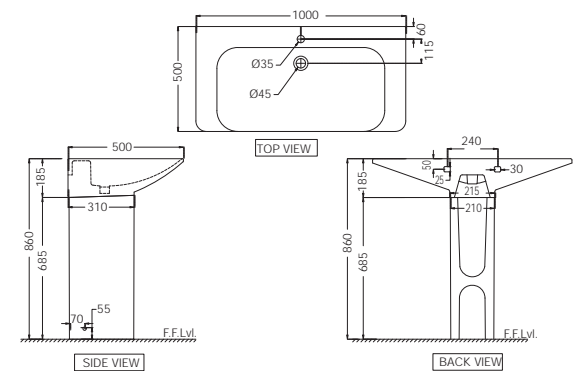

R 4364

R 1774

LAS-WHT-91807  
Wall Hung Basin With  
Fixing Accessories,  
Size: 600x450x175 mm  
LAS-WHT-91301  
Full Pedestal For LAS-WHT-91801,  
Size: 200x265x685 mm

R 3289

R 1565

LAS-WHT-91901  
Table Top Basin,  
Size: 380x380x130 mm,  
Shape: Square