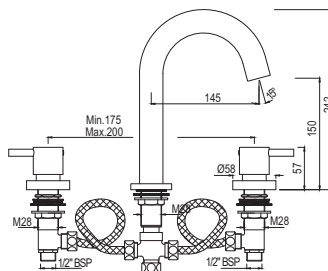

Bath Tub Filler Consisting of 2 Control Valves and Spout
FLR-CHR-5095N

R 2663