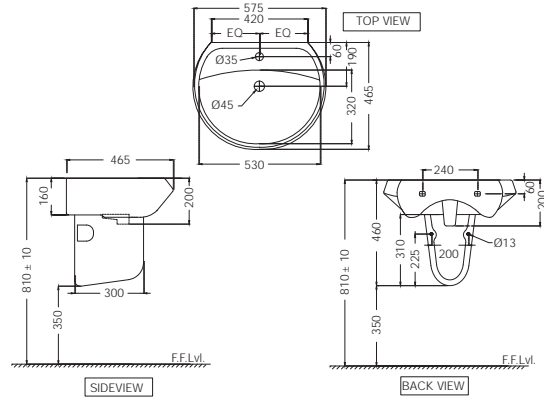

R 1084

R 497

SLS-WHT-6601
Counter Top Basin,
Size: 600x400x185 mm