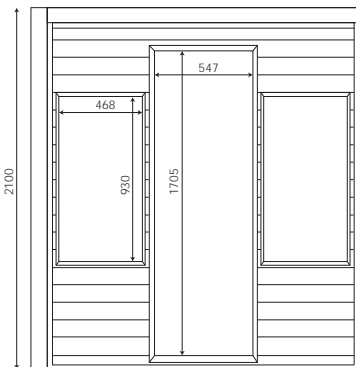

SERENE 1750 x 1200 x 2100 mm (3-4 Persons)

Disclaimer: Pictures shown are for illustration purposes only

Serene Sauna 1750x1200x2100mm (2-3 Seaters), Stove Heater, Wood-Hemloc, Inside And Outside Touch Control, White Light With Cover, Chromo Light, Radio, Usb Connector, Mp3 Player Connector (2-3 Seater)

JSA-NAW-S004175

R 95322

Specifications

- Wood finish hemlock
- Stove heater 4.5 kW with frame
- On heater control panel
- White light with cover
- Chromotherapy
- Bluetooth & two Speakers
- Thermometer
- Hygrometer
- 2 pcs. s shape backrest
- Sandglass timer