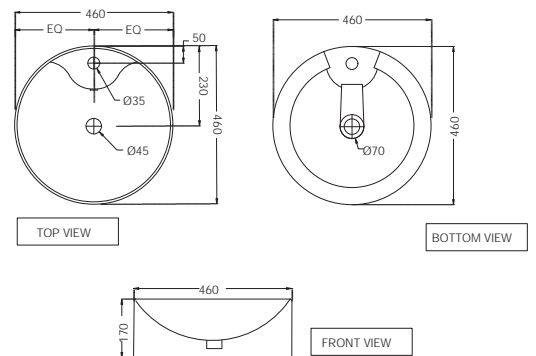

R 1020

JDS-WHT-25911  
Thin Rim Table Top Basin,  
Size: 420x420x150 mm,  
Shape - Square

R 1419

JDS-WHT-25935  
Table Top Basin,  
Size: 460x460x170 mm

R 1159