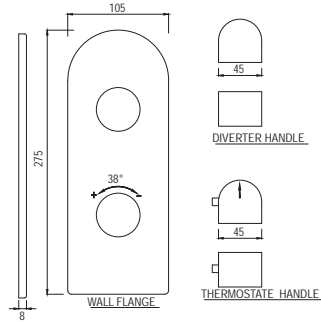

AQUAMAX THERMOSTAT

Aria

Aquamax Exposed Part Kit of
Thermostatic Shower Mixer
(Compatible In-wall parts ALD-661
or ALD-661E are sold separately)
ARI-CHR-39661K

R 1758