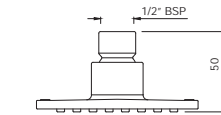

# SHOWERS | SINGLE FUNCTION

Overhead Showers

Single Function 100mm dia Round  
Shape Overhead Shower  
OHS-CHR-1661

R 540

Single Function 120mm dia Round  
Shape Overhead Shower  
OHS-CHR-1663

R 610

Single Function 100X100mm  
Square Shape Overhead Shower  
OHS-CHR-1665