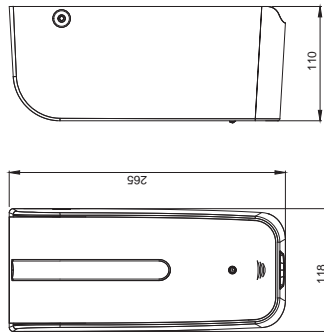

WASHROOM ACCESSORIES

Soap Dispenser - Automatic

Soap Dispenser - Automatic,
Capacity: 0.8L,
Material: Aluminium / ABS,
Finish: Chrome / Black
SDR-BLC-DJ0160AS

R 2861