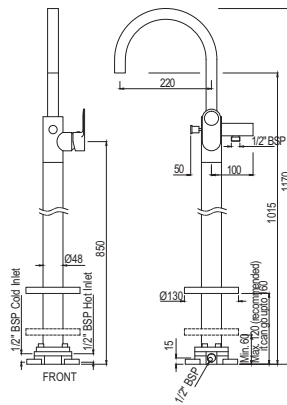

ORNAMIX PRIME | FAUCETS

Single Lever | Bath & Shower

Exposed Parts of Floor Mounted Single Lever Bath Mixer with Provision for Hand Shower, but without Hand Shower & Shower Hose (Compatible In-Floor part ALD-121 is sold separately)

ORP-CHR-10121KPM	R 17296
ORP-ABR-10121KPM	R 27673
ORP-ACR-10121KPM	R 27673
ORP-BCH-10121KPM	R 24214
ORP-BLM-10121KPM	R 24214
ORP-GDS-10121KPM	R 46122
ORP-GLD-10121KPM	R 50157
ORP-GRF-10121KPM	R 27673
ORP-SSF-10121KPM	R 27673
ORP-WHM-10121KPM	R 24214

Single Lever | Kitchen