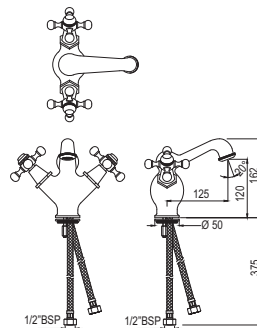

# QUEEN'S | FAUCETS

Quarter Turn | Basin

Basin Tap 1/2 Inch

QQT-CHR-7011

R 831

Monoblock Basin Mixer without popup waste, with 375mm Long Braided Hoses

QQT-CHR-7167B

R 2266