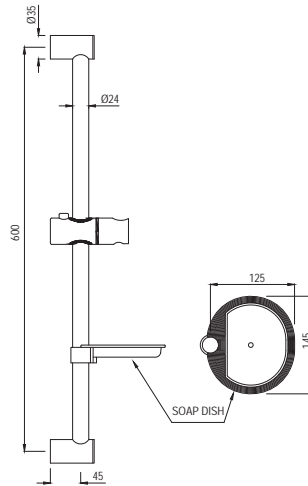

Slide Rail 24mm dia. & 600mm with Soap Dish

SHA-CHR-1189N	R	608
SHA-ABR-1189N	R	972
SHA-ACR-1189N	R	972
SHA-BCH-1189N	R	851
SHA-BLM-1189N	R	851
SHA-GDS-1189N	R	1737
SHA-GLD-1189N	R	1763
SHA-GRF-1189N	R	972
SHA-SSF-1189N	R	972
SHA-WHM-1189N	R	851