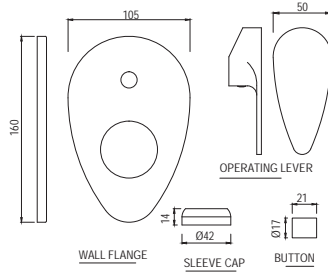

Exposed Part Kit of Single Lever In-wall Diverter (Compatible In-wall part ALD-065N is sold separately)
VGP-CHR-81065NK

R 506

Single Lever In-wall Diverter (With In-wall & Exposed Parts)

VGP-ABR-81065	R 3015
VGP-ACR-81065	R 3015
VGP-BCH-81065	R 2737
VGP-BLM-81065	R 2737
VGP-GDS-81065	R 4197
VGP-GLD-81065	R 4203
VGP-GRF-81065	R 3015
VGP-SSF-81065	R 3015
VGP-WHM-81065	R 2737