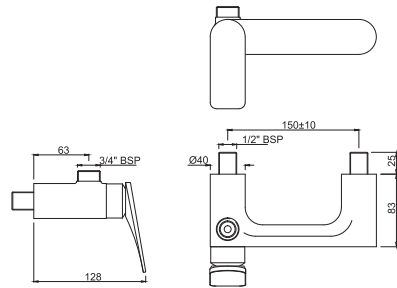

Exposed Parts of Single Lever Built-in In-wall Manual Valve with Basin Spout (Compatible in-wall parts ALD-233N or ALD-235N are sold separately)

LAG-CHR-91233NK	R 1917
LAG-BCH-91233NK	R 2684
LAG-BLM-91233NK	R 2684
LAG-BGP-91233NK	R 2780
LAG-GBP-91233NK	R 3163
LAG-GMP-91233NK	R 3163
LAG-BBC-91233NK	R 2684
LAG-BGM-91233NK	R 2780
LAG-GMG-91233NK	R 3163

Single Lever | Bath & Shower

Single Lever Shower Mixer with Provision For Connection to Exposed Shower Pipe (SHA-1211N), Wall Mounted

LAG-CHR-91147	R 3196
LAG-BCH-91147	R 4474
LAG-BLM-91147	R 4474
LAG-BGP-91147	R 4634
LAG-GBP-91147	R 5273
LAG-GMP-91147	R 5273
LAG-BBC-91147	R 4474
LAG-BGM-91147	R 4634
LAG-GMG-91147	R 5273