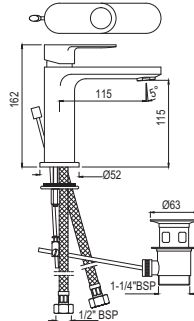

Single Lever Basin Mixer without  
Popup Waste, with 375mm Long  
Braided Hoses & click clack waste  
(ALD-729)

|                     |   |      |
|---------------------|---|------|
| ORP-CHR-10011BPMCLW | R | 2066 |
|---------------------|---|------|