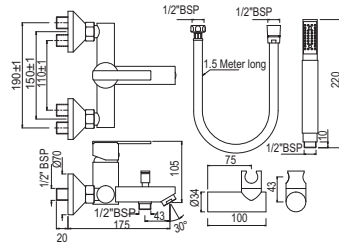

FONTE | FAUCETS

Single Lever | Bath & Shower

Single Lever Bath & Shower Mixer with Shower Kit (5537N, 571 & 555), Wall Mounted
FON-CHR-40119SHK

R 3707