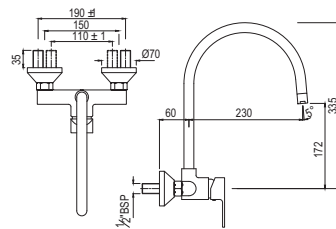

Exposed Parts of Floor Mounted Single Lever Bath Mixer with Provision for Hand Shower, but without Hand Shower & Shower Hose (Compatible In-Floor part ALD-121 is sold separately)

ARI-CHR-39121K

R 16494

Single Lever | Kitchen

Single Lever Sink Mixer with Swinging Spout on Upper Side, Wall Mounted

ARI-CHR-39165

R 2206