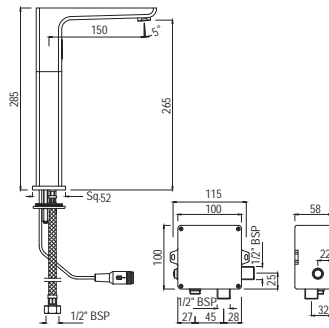

Kubix Prime Tall Boy Sensor Faucet for Wash Basin (9V transformer & Provision for Battery Operated)
SNR-CHR-35017PMEB R 3816