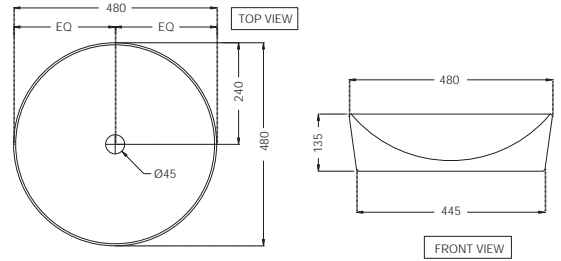

R 6446

OPS-WHT-15803  
Wall Hung Integrated Basin With  
Fixing Accessories,  
Size: 530x460x400 mm

R 3232

**OPS-WHT-15901N**  
Thin Rim Table Top Basin,  
Size: 480x480x135 mm,  
Shape - Round

R 1007

**OPS-WHT-15905**  
Thin Rim Table Top Basin,  
Size: 415x415x145 mm,  
Shape - Round