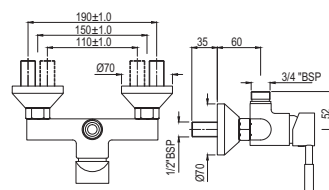

Single Lever Shower Mixer with
Provision For Connection to
Exposed Shower Pipe
(SHA-1211N), Wall Mounted
SOL-CHR-6147

R 1437