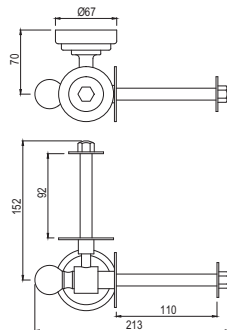

Toilet Paper Holder Twin Type

AQN-CHR-7755	R 934
AQN-ABR-7755	R 1494
AQN-ACR-7755	R 1494
AQN-BCH-7755	R 1308
AQN-BLM-7755	R 1308
AQN-GDS-7755	R 2502
AQN-GLD-7755	R 2709
AQN-GRF-7755	R 1494
AQN-SSF-7755	R 1494
AQN-WHM-7755	R 1308