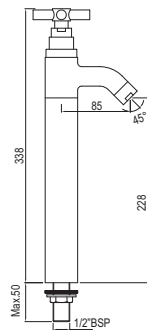

# SOLO | FAUCETS

Single Lever | Bidet

Single Lever Bidet Mixer with Popup Waste & 375mm Long Braided Hoses  
SOL-CHR-6213B

R 1888

Quarter Turn | Basin

Basin Tap 1/2 Inch

SOL-CHR-6011

R 684