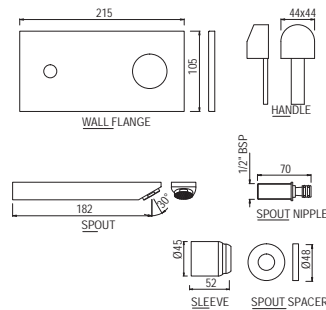

Exposed Parts of Single Lever
Built-in In-wall Manual Valve with
Basin Spout (Compatible in-wall
parts ALD-233N or ALD-235N are
sold separately)
DRC-CHR-37233NK

R 1448

Single Lever | Bath & Shower