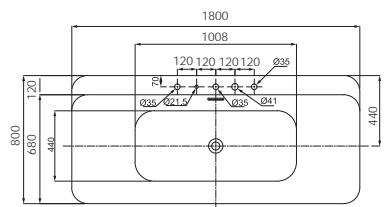

Specifications

Free standing
bathtub

Overflow
& drain