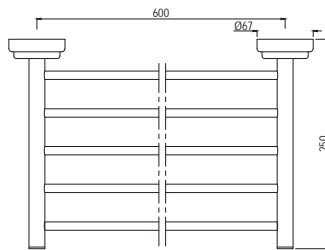

# BATH ACCESSORIES

Queen's

Towel Shelf 600mm long with Lower Hangers

|              |        |
|--------------|--------|
| AQN-CHR-7781 | R 2623 |
| AQN-ABR-7781 | R 4197 |
| AQN-ACR-7781 | R 4197 |
| AQN-BCH-7781 | R 3673 |
| AQN-BLM-7781 | R 3673 |
| AQN-GDS-7781 | R 6994 |
| AQN-GLD-7781 | R 7608 |
| AQN-GRF-7781 | R 4197 |
| AQN-SSF-7781 | R 4197 |
| AQN-WHM-7781 | R 3673 |