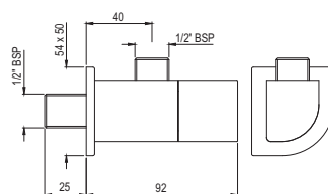

Angle Valve with Wall Flange

ALI-CHR-85053

R 527

ALI-ABR-85053

R 843

ALI-ACR-85053

R 843

ALI-BCH-85053

R 737

ALI-BLM-85053

R 737

ALI-GDS-85053

R 1410

ALI-GLD-85053

R 1528

ALI-GRF-85053

R 843

ALI-SSF-85053

R 843

ALI-WHM-85053

R 737