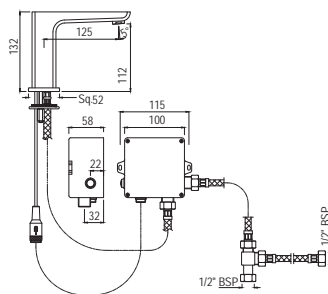

Kubix Prime Sensor Faucet for
Wash Basin Deck mounted
Complete with Control Box &
Pre-mixed Water Supply Kit (Battery
Operated)