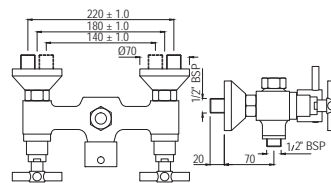

Shower Mixer with Provision for Connection to Exposed Shower Pipe (SHA-1211NH or SHA-1213) & Hand Shower, Wall Mounted
SOL-CHR-6215

R 2345