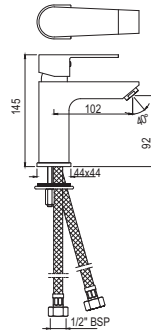

ARIA | FAUCETS

Single Lever | Basin

Single Lever Basin Mixer without Pop-up Waste, with 375mm Long Braided Hoses
ARI-CHR-39001B

R 1719