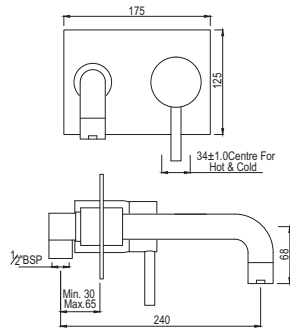

FLORENTINE | FAUCETS

Single Lever | Bath & Shower

Single Lever High Flow Built-in In-wall Manual Valve with Bath Spout (With Exposed and In-wall parts)
FLR-CHR-5135

R 2643