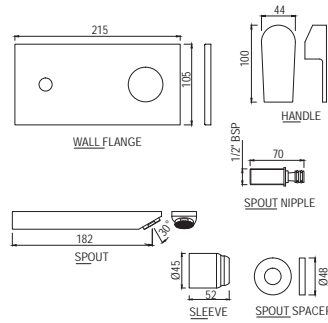

# ARIA | FAUCETS

Single Lever | Basin

Single Lever High Neck Basin Mixer without Popup Waste, with 600mm Long Braided Hoses

ARI-CHR-39005B

R 2564

Exposed Parts of Single Lever Built-in In-wall Manual Valve with Basin Spout (Compatible in-wall parts ALD-233N or ALD-235N are sold separately)