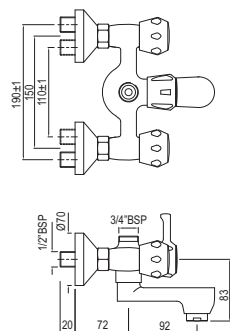

R 1090

Quarter Turn | Bath & Shower

Bath & Shower Mixer with Provision for Connection to Exposed Shower Pipe (SHA-1211N), Wall Mounted
AQT-CHR-3517A