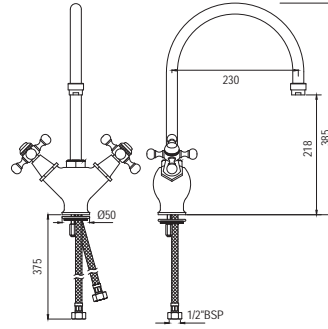

QUEEN'S | FAUCETS

Quarter Turn | Kitchen