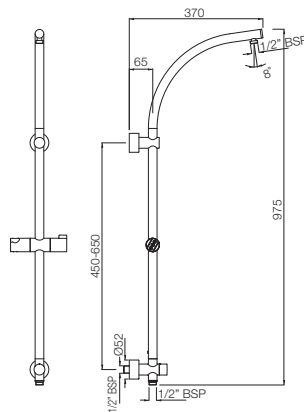

SHA-CHR-1215FSHK1

R 9790

Exposed Shower Pipe with Provision for Simultaneous Working of Showers with Operating Diverter Knob, Round Shape 24mm dia., Size 975X 370mm with Sliding Holder for Hand Shower, Wall Bracket & 15mm In-wall Water Inlet Connection for Connection To In-wall Shower Mixer (without Showers)