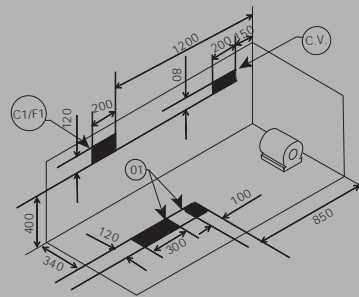

Fonte 1800x800x450 mm Water System

JWP-WHT-FONTE180WX

R 36827

Specifications

PMMA Sheet

PU Green Reinforcement

SS Frame

Level Sensor

Safety Vacuum Breaker

Keypad control

Overflow with Drain pipe

Water Pump 1 HP

Slim water Jets 6

Back Jets-4

Air Regulator

Headrests

Chromotherapy

JWA-WHT-FP180X (Front Panel Suitable For Kubix / Alive / Fonte180 / Kubix P / D'arc With Fixing Kit)

R 3430

JWA-WHT-SP80X (Side Panel Suitable For Kubix / Alive / Fonte1800 With Fixing Kit)

R 1799