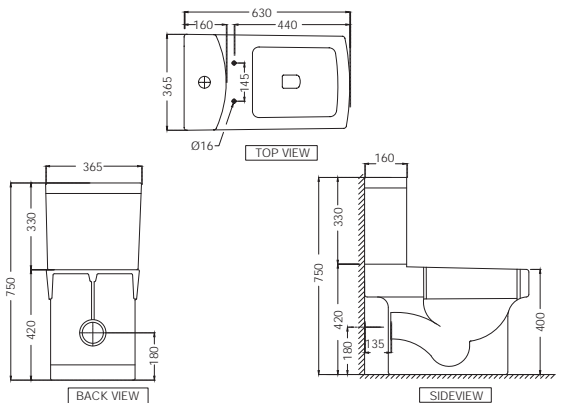

FNS-WHT-40801
"Wall Hung Basin With Fixing
Accessories,
Size: 620x480x185 mm"
FNS-WHT-40301
Full Pedestal For FNS-WHT-40801

R 1251

R 779

FNS-WHT-40801
"Wall Hung Basin With Fixing
Accessories,
Size: 620x480x185 mm"
FNS-WHT-40305
Half Pedestal With Fixing
Accessories For FNS-WHT-40801

R 1251

R 551

R 1077

FNS-WHT-40751P180UFSMZ
Bowl With Cistern For Coupled WC
With UF Soft Close Slim Seat Cover,
Hinges, Dual Flush Cistern Fitting
And Fixing Accessories,
Size: 365x630x750 mm,
P Trap-180 mm

R 5038