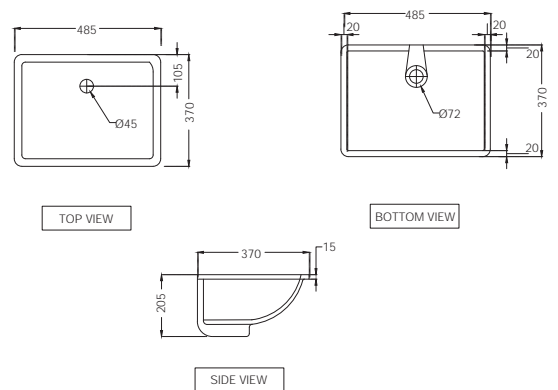

R 695

**CNS-WHT-705**  
Under Counter Basin With  
Fixing Accessories,  
Size: 605x430x200 mm,  
Shape: Oval

R 937

**CNS-WHT-751P180SPPZ**  
Bowl With Cistern For Coupled  
WC With PP Soft Close Seat Cover,  
Hinges, Dual Flush Cistern Fitting,  
Fixing Accessories And Accessories  
Set, Size: 410x660x810 mm,  
P Trap- 180 mm