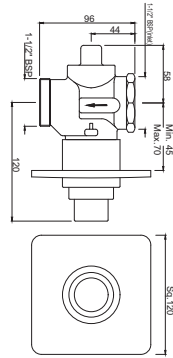

FLUSH VALVES

Metropole Flush Valves-40 mm

Metropole Dual Flow In-wall Flush Valve, 40mm Size for Western Commode with Square Flange
FLV-CHR-1089NSQ

R 1291