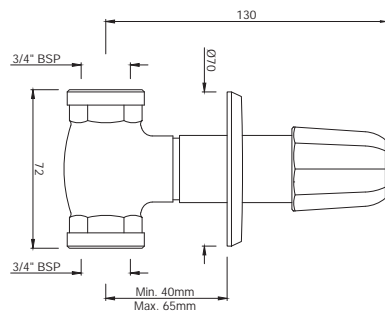

In-wall Stop Valve with Adjustable Wall Flange, Size 20 mm (With Exposed and In-wall parts)
COP-CHR-089PM

R 501