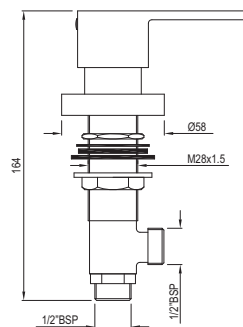

Deck Mounted Stop Valve

FUS-CHR-29809

R 636