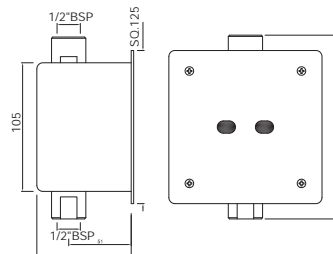

SENSOR | FAUCETS

Sensor | Basin

Opal Prime High Neck Sensor Faucet for Wash Basin Deck mounted Complete with Control Box (Battery Operated)

SNR-CHR-15017PM	R 3424
SNR-ABR-15017PM	R 5479
SNR-ACR-15017PM	R 5479
SNR-BCH-15017PM	R 4794
SNR-BLM-15017PM	R 4794
SNR-GDS-15017PM	R 9141
SNR-GLD-15017PM	R 9930
SNR-GRF-15017PM	R 5479
SNR-SSF-15017PM	R 5479
SNR-WHM-15017PM	R 4794

Opal Prime High Neck Sensor Faucet for Wash Basin Deck mounted Complete with Control Box & Pre-mixed Water Supply Kit (Battery Operated)

SNR-CHR-15017PMPK	R 4090
SNR-ABR-15017PMPK	R 6543
SNR-ACR-15017PMPK	R 6543
SNR-BCH-15017PMPK	R 5725
SNR-BLM-15017PMPK	R 5725
SNR-GDS-15017PMPK	R 10915
SNR-GLD-15017PMPK	R 11860
SNR-GRF-15017PMPK	R 6543
SNR-SSF-15017PMPK	R 6543
SNR-WHM-15017PMPK	R 5725

Sensor | Urinal

Sensor Flush Valve for Urinal Complete with Installation Kit (Battery Operated) Suitable for Urinal (URS-WHT-13255)

SNR-CHR-51097	R 3746

Sensor Flush Valve for Urinal Complete with Mini Installation Box (Battery Operated)

SNR-STL-51083	R 3659