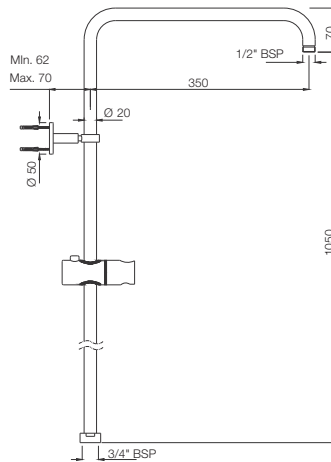

Exposed Shower Pipe with Hand Shower Holder, L-Type in Round Shape 20mm, Size 1120X410mm (for Connecting Overhead Shower & Sliding Holder for Hand Shower)

SHA-CHR-1211NH	R 983
SHA-ABR-1211NH	R 1574
SHA-ACR-1211NH	R 1574
SHA-BCH-1211NH	R 1377
SHA-BLM-1211NH	R 1377
SHA-GDS-1211NH	R 2852
SHA-GLD-1211NH	R 2852
SHA-GRF-1211NH	R 1574
SHA-SSF-1211NH	R 1574
SHA-WHM-1211NH	R 1377