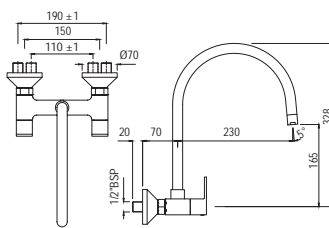

R 824

Quarter Turn | Kitchen

Sink Mixer with Regular Swivel Spout, Wall Mounted
LYR-CHR-38309