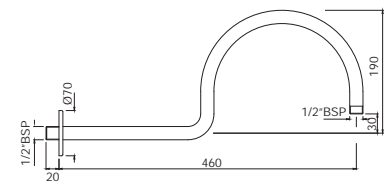

Victorian Shower Arm, 20mm dia. & 460mm Long

|             |   |      |
|-------------|---|------|
| SHA-CHR-485 | R | 742  |
| SHA-ABR-485 | R | 1187 |
| SHA-ACR-485 | R | 1187 |
| SHA-BCH-485 | R | 1037 |
| SHA-BLM-485 | R | 1037 |
| SHA-GDS-485 | R | 1855 |
| SHA-GLD-485 | R | 2045 |
| SHA-GRF-485 | R | 1187 |
| SHA-SSF-485 | R | 1187 |
| SHA-WHM-485 | R | 1037 |