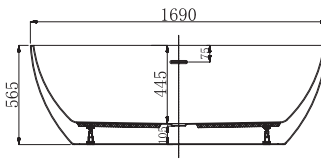

Disclaimer: Pictures shown are for illustration purposes only

Saipan Free Standing Bath Tub
1690x800x445/565mm With Over Flow & Waste

JBT-WHT-FSBT177544X

R 33323

Specifications

Free standing bathtub

Lucite acrylic sheet

Overflow & drain