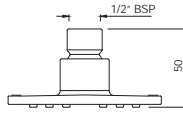

SHOWERS | SINGLE FUNCTION

Overhead Showers

Single Function 100mm dia Round
Shape Overhead Shower
OHS-CHR-1661

R 540