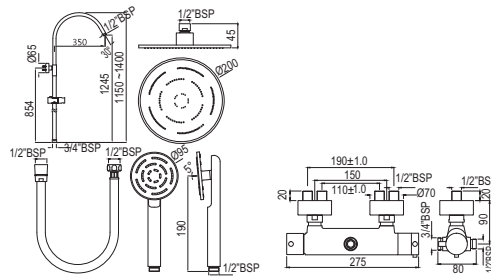

Multifunction Thermostatic Shower Valve with Integrated Diverter and Adjust Height Upto 250mm Rigid Riser with Shower Head & Shower Handset (1213, 1613, 1653 & 571)

FLR-CHR-5653SHK	R	8100