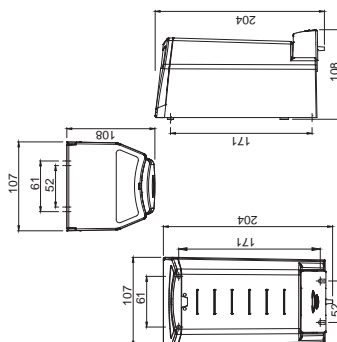

Soap Dispenser - Push Button

Soap Dispenser - Push Button,
Capacity: 0.8L,
Material: ABS,
Finish: White / Smoked
SDR-WHT-DJ0010F

R 492