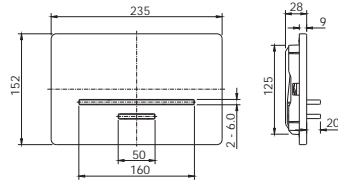

FLUSH PLATES

Control Plate Laguna

JCP-CHR-912415	R	897
JCP-BCH-912415	R	1252
JCP-BLM-912415	R	1252
JCP-BGP-912415PD	R	3148
JCP-GBP-912415PD	R	3583
JCP-GMP-912415PD	R	3583