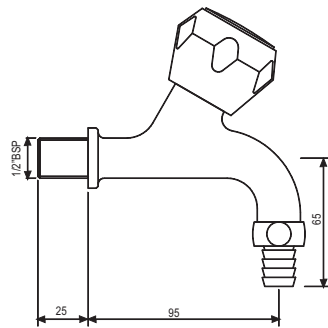

# ASTRA | FAUCETS

Quarter Turn | Taps

Bib Tap with Wall Flange

AQT-CHR-3047

R 304

Bib Tap with Nozzle

AQT-CHR-3049

R 322