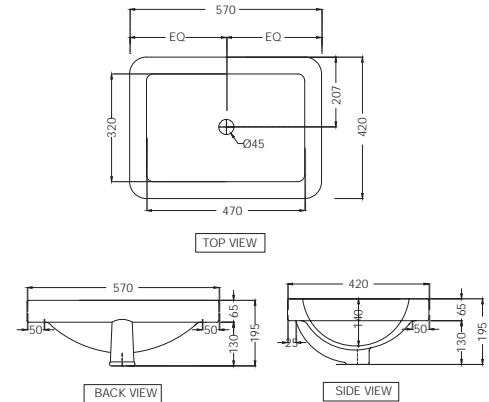

FLS-WHT-5701
Under Counter Basin With
Fixing Accessories,
Size: 560x430x195 mm,
Shape: Oval