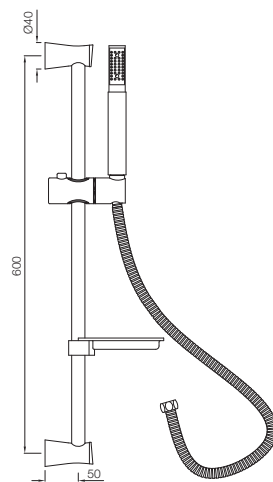

R 1398

Slide Rail (19mm dia. & 600mm)  
with Single function Hand Shower  
(HSH-5537N) with 8mm dia 1.5M  
Long Flexible Hose and soap dish  
SHA-CHR-1110FHS

R 1284