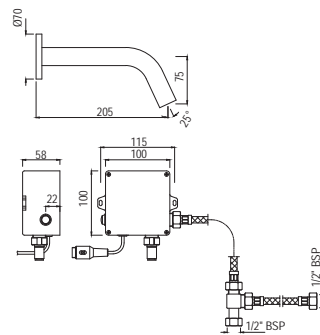

Blush Wall Mounted Sensor faucet
with Control Box & Pre-mixed Water
Supply Kit (Battery Operated)

SNR-CHR-51443PK	R 3999
SNR-ABR-51443PK	R 6398
SNR-ACR-51443PK	R 6398
SNR-BCH-51443PK	R 5599
SNR-BLM-51443PK	R 5599
SNR-GDS-51443PK	R 11437
SNR-GLD-51443PK	R 11597
SNR-GRF-51443PK	R 6398
SNR-SSF-51443PK	R 6398
SNR-WHM-51443PK	R 5599