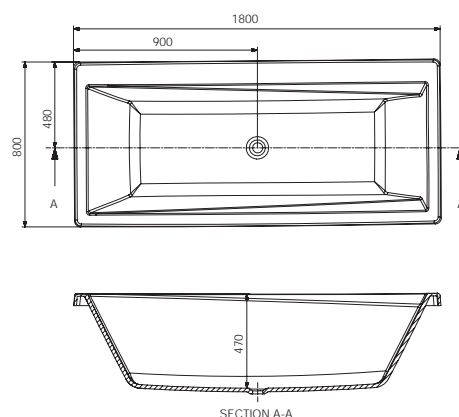

Specifications

PMMA
Sheet

PU Green
Reinforcement

Note: Drain pipe/Europa kit are mandatory products for installation of all the bathtubs. Accessories shown in the image are not a part of the product