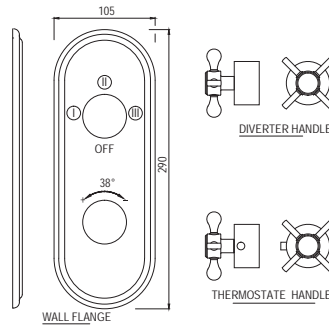

AQUAMAX THERMOSTAT

Queen's Prime

Aquamax Exposed Part Kit of Thermostatic Shower Mixer with 3-way diverter (Compatible In-wall Parts ALD-683 or ALD-683E are sold separately)

QQP-CHR-7683KPM R 1920

Aquamax Thermostatic Shower Mixer with 3-way diverter (With Exposed and In-wall parts)

- QQP-ABR-7683PM R 10093
- QQP-ACR-7683PM R 10093
- QQP-BCH-7683PM R 9147
- QQP-BLM-7683PM R 9147
- QQP-GDS-7683PM R 13043
- QQP-GLD-7683PM R 14273
- QQP-GRF-7683PM R 10093
- QQP-SSF-7683PM R 10093
- QQP-WHM-7683PM R 9147