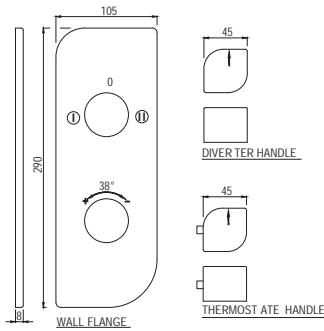

Aquamax Exposed Part Kit of
Thermostatic Shower Mixer with
2-way diverter (Compatible In-wall
Part ALD-681 or ALD-681E are sold
separately)

ALI-CHR-85681K R 1790

Aquamax Thermostatic Shower
Mixer with 2-way diverter (With
Exposed and In-wall parts)

ALI-ABR-85681	R 9541
ALI-ACR-85681	R 9541
ALI-BCH-85681	R 8649
ALI-BLM-85681	R 8649
ALI-GDS-85681	R 12484
ALI-GLD-85681	R 13470
ALI-GRF-85681	R 9541
ALI-SSF-85681	R 9541
ALI-WHM-85681	R 8649