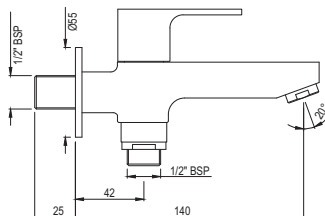

2-Way Bib Tap with Wall Flange

ARI-CHR-39041

R 824