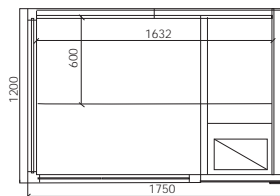

KUBIX 1750 x 1200 x 2100mm

Disclaimer: Pictures shown are for illustration purposes only

Jaquar Kubix Sauna 1750x1200x2100mm (2-3 Seater), Stove Heater, Wood-Hemlock, Led Light, Usb Connector, Mp3 Player (2-3 Seater)

JSA-NAW-T16120

R 107490

Specifications

Wood finish hemlock

Chromotherapy

Stove heater 4.5 kw with frame

2 pcs. s shape backrest

Thermometer

Hygrometer

Sandglass timer

Bluetooth & two Speakers