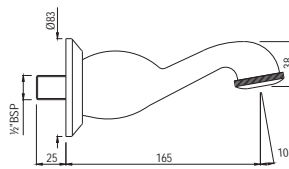

# BATHTUB SPOUTS

Fusion

Fusion Bath Spout with Diverter & Wall Flange  
SPJ-CHR-29463

R 824

Queen's

Queen's Bath Spout with Wall Flange

|              |   |      |
|--------------|---|------|
| SPJ-CHR-7429 | R | 775  |
| SPJ-ABR-7429 | R | 1240 |
| SPJ-ACR-7429 | R | 1240 |
| SPJ-BCH-7429 | R | 1084 |
| SPJ-BLM-7429 | R | 1084 |
| SPJ-GDS-7429 | R | 2066 |
| SPJ-GLD-7429 | R | 2247 |
| SPJ-GRF-7429 | R | 1240 |
| SPJ-SSF-7429 | R | 1240 |
| SPJ-WHM-7429 | R | 1084 |