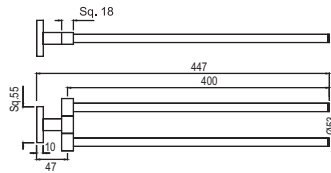

Single Towel Rail 600mm Long, Stainless Steel

|                 |   |      |
|-----------------|---|------|
| AKP-CHR-35711PS | R | 1007 |
| AKP-ABR-35711PS | R | 1611 |
| AKP-ACR-35711PS | R | 1611 |
| AKP-BCH-35711PS | R | 1410 |
| AKP-BLM-35711PS | R | 1410 |
| AKP-BGP-35711PS | R | 1460 |
| AKP-GBP-35711PS | R | 1662 |
| AKP-GDS-35711PS | R | 2523 |
| AKP-GLD-35711PS | R | 2777 |
| AKP-GMP-35711PS | R | 1662 |
| AKP-GRF-35711PS | R | 1611 |
| AKP-SSF-35711PS | R | 1611 |
| AKP-WHM-35711PS | R | 1410 |