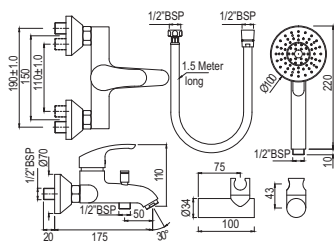

Single Lever Bath & Shower Mixer with Shower Kit (1937, 571 & 555), Wall Mounted
EKO-CHR-33119SHK

R 2661