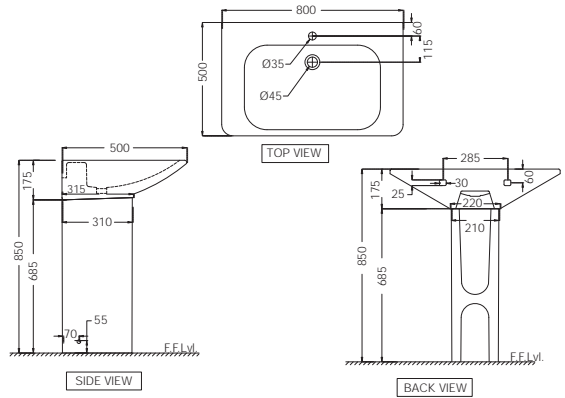

R 3269

R 1774

LAS-WHT-91701
Under Counter Basin With
Fixing Accessories,
Size: 450x450x170 mm,
Shape: Square

R 1664