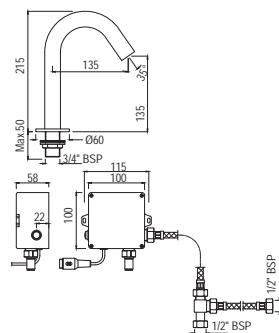

Blush Deck Mounted Sensor faucet
with Control Box & Pre-mixed Water
Supply Kit (Battery Operated)

SNR-CHR-51445PK	R 3871
SNR-ABR-51445PK	R 6194
SNR-ACR-51445PK	R 6194
SNR-BCH-51445PK	R 5420
SNR-BLM-51445PK	R 5420
SNR-GDS-51445PK	R 11061
SNR-GLD-51445PK	R 11227
SNR-GRF-51445PK	R 6194
SNR-SSF-51445PK	R 6194
SNR-WHM-51445PK	R 5420