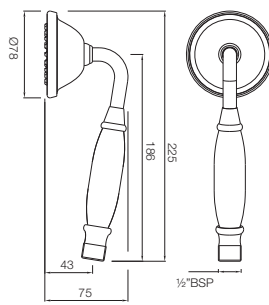

SHOWERS | MULTI FUNCTION

Hand Showers

Single Function 24mm Round Shape Hand Shower

HSH-CHR-5537N	R	357
HSH-ABR-5537N	R	572
HSH-ACR-5537N	R	572
HSH-BCH-5537N	R	500
HSH-BLM-5537N	R	500
HSH-GDS-5537N	R	954
HSH-GLD-5537N	R	1037
HSH-GRF-5537N	R	572
HSH-SSF-5537N	R	572
HSH-WHM-5537N	R	500

Single Function 27X27mm Square Shape Hand Shower

HSH-CHR-35537	R	373

Single Function 25X38mm Oval Shape Hand Shower

HSH-CHR-49537	R	323

Single Function 78mm Round Shape Victorian Hand Shower

HSH-CHR-9537N	R	994
HSH-ABR-9537N	R	1590
HSH-ACR-9537N	R	1590
HSH-BCH-9537N	R	1391
HSH-BLM-9537N	R	1391
HSH-GDS-9537N	R	2649
HSH-GLD-9537N	R	2883
HSH-GRF-9537N	R	1590
HSH-SSF-9537N	R	1590
HSH-WHM-9537N	R	1391

Chrome
CHR

Antique
Bronze
ABR

Antique
Copper
ACR

Black
Chrome
BCH

Black
Matt
BLM

Gold
Dust
GDS

Full
Gold
GLD

Graphite
GRF

White
Matt
WHM

Stainless Steel
Finish
SSF