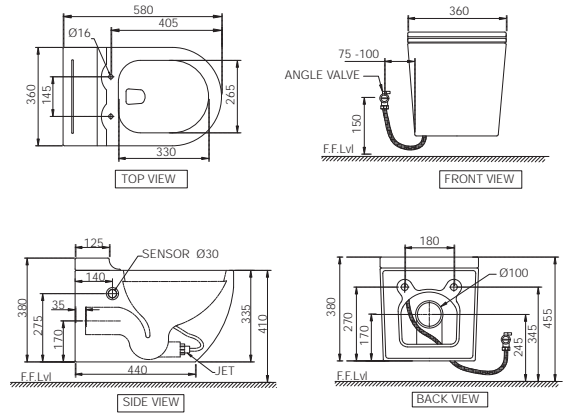

OPAL | SANITARYWARE

R 8695