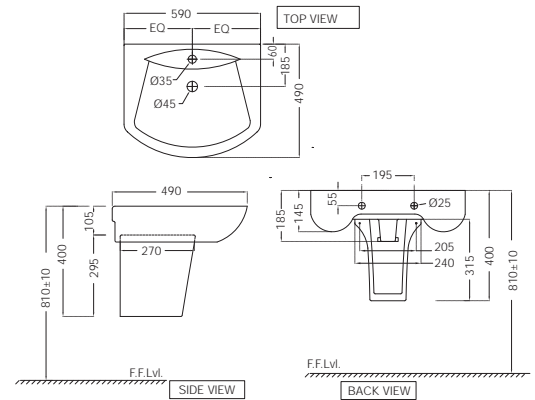

# LYRIC | SANITARYWARE

LYS-WHT-38301  
Full Pedestal For LYS-WHT-38801

R 710

LYS-WHT-38305  
Half Pedestal With Fixing  
Accessories For LYS-WHT-38801

R 500

LYS-WHT-38751P180UFSMZ  
Bowl With Cistern For Coupled WC  
with UF Soft Close Slim Seat Cover,  
Hinges, Dual Flush Cistern Fitting  
And Fixing Accessories,  
Size: 380x655x765 mm,  
P Trap- 180 mm