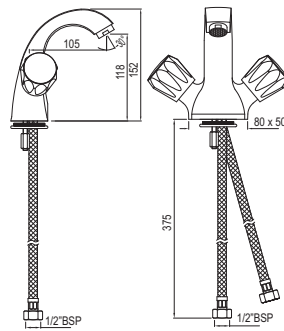

# CONTINENTAL | FAUCETS

Multi Turn | Basin

Basin Tap 1/2 Inch  
CON-CHR-011KN

R 438

Basin Tap with Right Hand Operating Knob & 375mm Long Braided Hoses  
CON-CHR-127BKN

R 912

Monoblock Basin Mixer without popup waste & 375mm Long Braided Hoses  
CON-CHR-167KNB