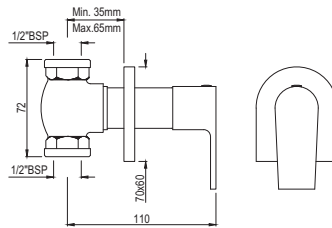

In-wall Stop Valve with Adjustable
Wall Flange, Size 15 mm (With
Exposed and In-wall parts)

ARI-CHR-39083

R 665