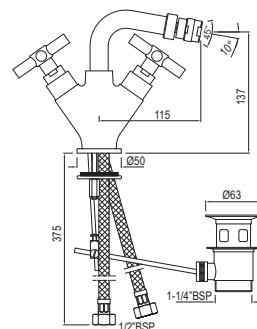

R 850

Quarter Turn | Bidet

Monoblock Bidet Mixer with Popup  
Waste & 375mm Long Braided  
Hoses  
SOL-CHR-6613B

R 2040