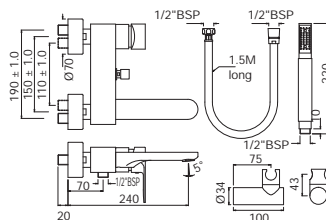

Single Lever Bath & Shower Mixer with Shower Kit (5537N, 571 & 555), Wall Mounted

ORP-CHR-10119PM SHK	R	3871