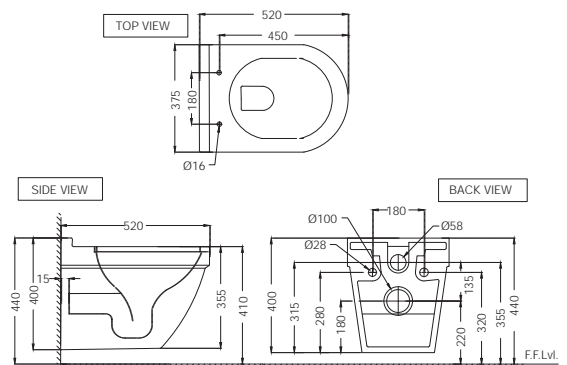

R 3746

**SLS-WHT-6953BIPPSM**  
Rimless, Blind Installation Wall Hung  
WC With PP Soft Close Slim Seat  
Cover, Hinges And Accessories Set,  
Size: 375x520x400 mm

R 2981