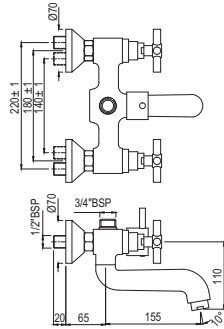

SOLO | FAUCETS

Quarter Turn | Bath & Shower

Bath & Shower Mixer with Provision for Connection to Exposed Shower Pipe (SHA-1211N), Wall Mounted
SOL-CHR-6217

R 2615