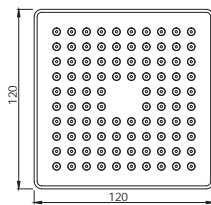

Single Function 120X120mm
Square Shape Overhead Shower
OHS-CHR-1667

R 750