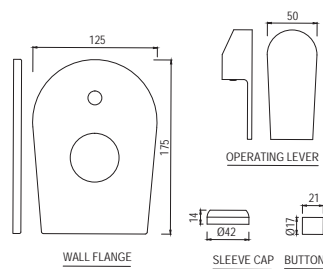

Exposed Part Kit of Single Lever In-wall Diverter (Compatible In-wall part ALD-065N is sold separately)
ARI-CHR-39065NK

R 597