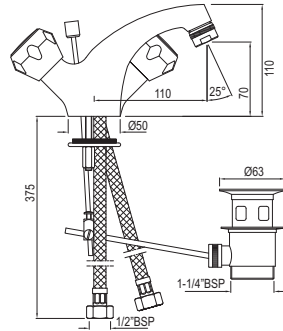

ASTRA | FAUCETS

Quarter Turn | Basin

Monoblock Basin Mixer with popup waste & 375mm Long Braided Hoses
AQT-CHR-3169B

R 1368