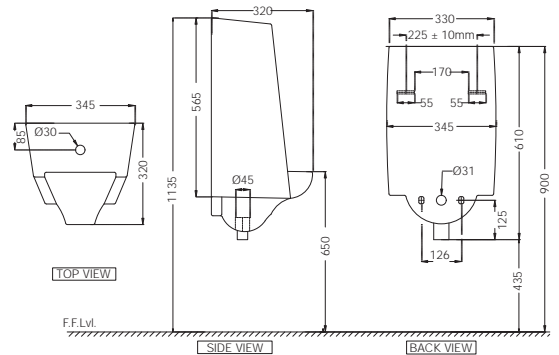

R 2329

URS-WHT-13261H
Urinal With Spreader Hole And Fix-
ing Accessories,
Size: 355x340x535 mm