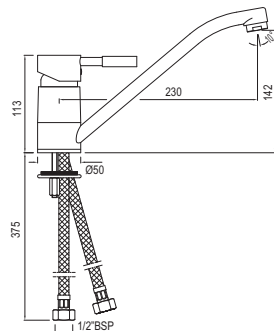

Single Lever Mono Sink Mixer with Swivel Spout & 375mm Long Braided Hoses
SOL-CHR-6173B

R 1410