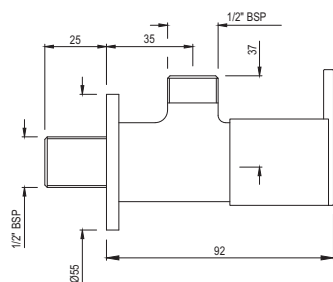

Angle Valve with Wall Flange
FON-CHR-40053

R 453