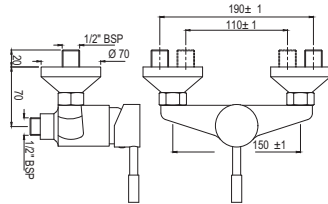

SOLO | FAUCETS

Single Lever | Bath & Shower

Single Lever Shower Mixer, Wall Mounted
SOL-CHR-6149

R 1491