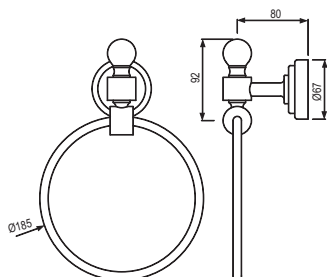

BATH ACCESSORIES

Queen's

Towel Ring Round

AQN-CHR-7721	R	711
AQN-ABR-7721	R	1138
AQN-ACR-7721	R	1138
AQN-BCH-7721	R	996
AQN-BLM-7721	R	996
AQN-GDS-7721	R	1897
AQN-GLD-7721	R	2063
AQN-GRF-7721	R	1138
AQN-SSF-7721	R	1138
AQN-WHM-7721	R	996