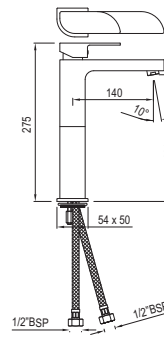

Single Lever High Neck Basin Mixer
without Popup Waste, with 600mm
Long Braided Hoses

ALI-CHR-85005B	R 3052
ALI-ABR-85005B	R 4883
ALI-ACR-85005B	R 4883
ALI-BCH-85005B	R 4273
ALI-BLM-85005B	R 4273
ALI-GDS-85005B	R 7630
ALI-GLD-85005B	R 8394
ALI-GRF-85005B	R 4883
ALI-SSF-85005B	R 4883
ALI-WHM-85005B	R 4273