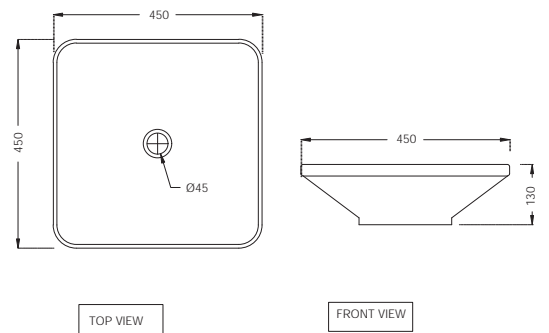

R 1585

LAS-WHT-91905
Table Top Basin,
Size: 600x380x130 mm,
Shape: Rectangular