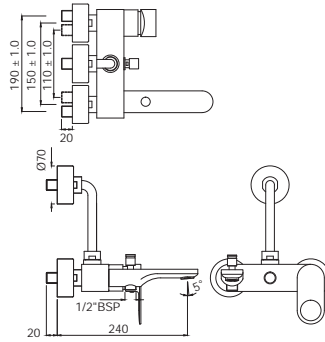

ORNAMIX PRIME | FAUCETS

Single Lever | Bath & Shower

Single Lever Bath & Shower Mixer
3-in-1 System with Provision for
both Hand Shower and Overhead
Shower Complete with 115mm
Long Bend Pipe on Upper Side,
Wall Mounted
ORP-CHR-10125PM

R 4351