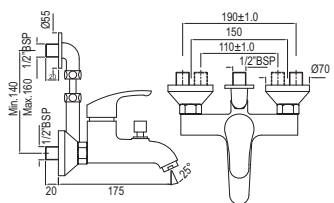

Single Lever Bath & Shower Mixer with Provision for Overhead Shower from rear side with 50mm Long Collar Pipe, Elbow, nuts & Washers on Upper Side, Wall Mounted
EKO-CHR-33141

R 2345