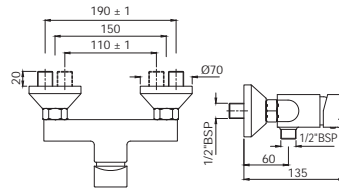

Single Lever Shower Mixer, Wall
Mounted
ORP-CHR-10149PM

R 1620