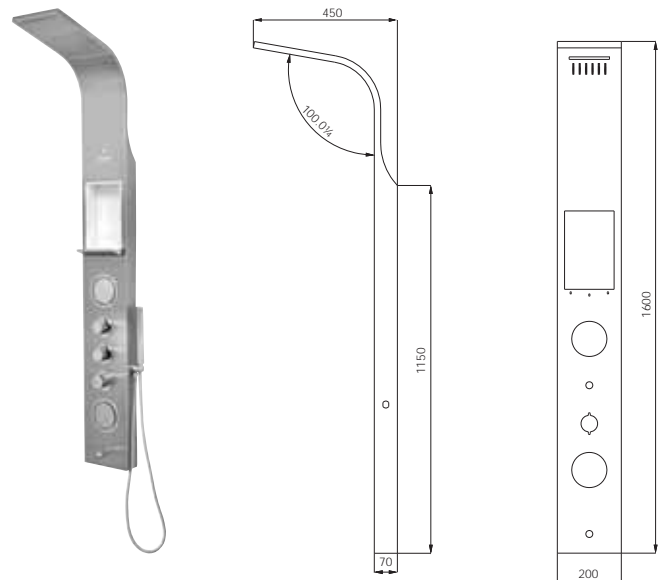

1.5cm stainless steel double locked flexible hoses
- 

Minimum water pressure required 2 bar
- 

Moveable ABS body massage jets
- 

Shower Panel Jaq Brushed Stainless Steel