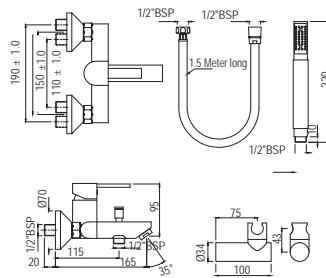

D'ARC | FAUCETS

Single Lever | Bath & Shower

Single Lever Bath & Shower Mixer with Shower Kit (35537, 571 & 555), Wall Mounted
DRC-CHR-37119SHK

R 4620