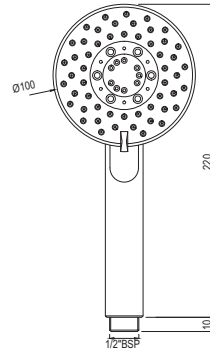

Multifunction 100mm Round Shape Hand Shower with Normal, Soft & Massage Spray
HSH-CHR-1939

R 636