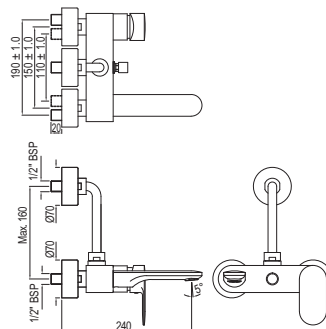

OPAL PRIME | FAUCETS

Single Lever | Bath & Shower

Single Lever Bath & Shower Mixer
with Provision for Connection to
Exposed Shower Pipe
(SHA-1211N), Wall Mounted

OPP-CHR-15115PM	R	3676
OPP-ABR-15115PM	R	5881
OPP-ACR-15115PM	R	5881
OPP-BCH-15115PM	R	5146
OPP-BLM-15115PM	R	5146
OPP-BGP-15115PM	R	5330
OPP-GBP-15115PM	R	6065
OPP-GDS-15115PM	R	9813
OPP-GLD-15115PM	R	10659
OPP-GMP-15115PM	R	6065
OPP-GRF-15115PM	R	5881
OPP-SSF-15115PM	R	5881
OPP-WHM-15115PM	R	5146

Single Lever Bath & Shower Mixer,
Wall Mounted

OPP-CHR-15119PM	R	3617
OPP-ABR-15119PM	R	5788
OPP-ACR-15119PM	R	5788
OPP-BCH-15119PM	R	5064
OPP-BLM-15119PM	R	5064
OPP-GDS-15119PM	R	9643
OPP-GLD-15119PM	R	10490
OPP-GRF-15119PM	R	5788
OPP-SSF-15119PM	R	5788
OPP-WHM-15119PM	R	5064

Single Lever Bath & Shower Mixer
with Shower Kit (5537N, 571 &
555), Wall Mounted

OPP-CHR-15119PMSHK	R	3871

Single Lever Bath & Shower Mixer
with Provision for Overhead Shower
with 115mm Long Bend Pipe on
Upper Side, Wall Mounted

OPP-CHR-15117PM	R	4093

Prices are inclusive of VAT