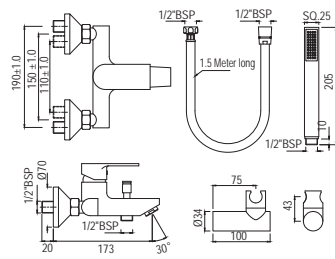

Exposed Parts of Single Lever
Built-in In-wall Manual Valve with
Basin Spout (Compatible in-wall
parts ALD-233N or ALD-235N are
sold separately)
LYR-CHR-38233NK

R 1448

Single Lever | Bath & Shower