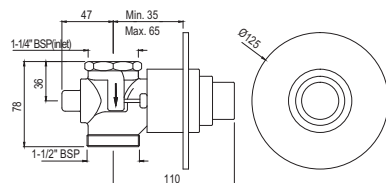

Metropole Dual Flow In-wall Flush Valve, 32mm Size for Western Commode with Round Flange

FLV-CHR-1085N	R	1173
FLV-ABR-1085N	R	1760
FLV-ACR-1085N	R	1760
FLV-BCH-1085N	R	1525
FLV-BLM-1085N	R	1525
FLV-GDS-1085N	R	2183
FLV-GLD-1085N	R	2502
FLV-GRF-1085N	R	1760
FLV-SSF-1085N	R	1760
FLV-WHM-1085N	R	1525