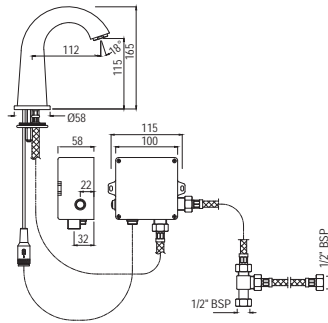

SENSOR | FAUCETS

Sensor | Basin

Sensor Faucet for Wash Basin Deck Mounted Complete with Control Box (Battery Operated)

SNR-CHR-51011N	R	4589
SNR-ABR-51011N	R	7342
SNR-ACR-51011N	R	7342
SNR-BCH-51011N	R	6424
SNR-BLM-51011N	R	6424
SNR-GDS-51011N	R	13307
SNR-GLD-51011N	R	13307
SNR-GRF-51011N	R	7342
SNR-SSF-51011N	R	7342
SNR-WHM-51011N	R	6424