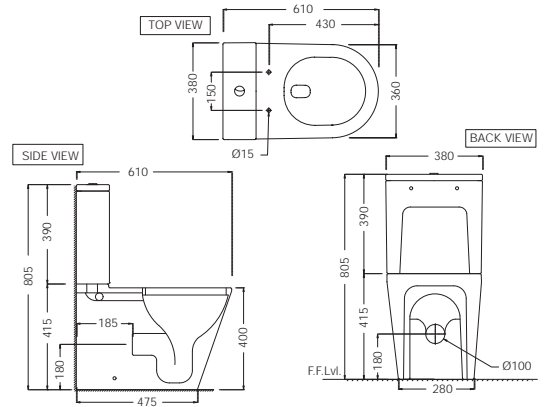

VGS-WHT-81753P180UFSMZ
Rimless Bowl With Cistern For
Coupled WC With UF Soft Close
Slim Seat Cover, Hinges, Dual Flush
Cistern Fitting, Fixing
Accessories And Accessories Set,
Size: 380x610x805 mm,
P Trap- 180 mm

R 5095