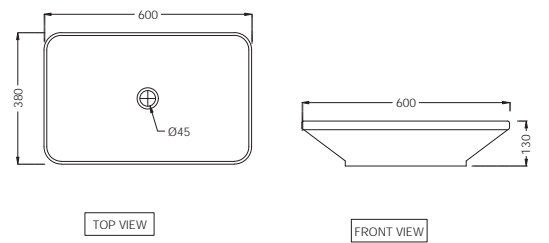

R 1215

LAS-WHT-91903  
Table Top Basin,  
Size: 450x450x130 mm,  
Shape: Square

R 1585

LAS-WHT-91905  
Table Top Basin,  
Size: 600x380x130 mm,  
Shape: Rectangular

R 1743

LAS-WHT-91931  
Table Top Basin,  
Size: 600x450x175 mm