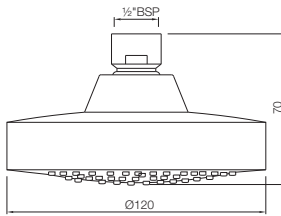

# SHOWERS | SINGLE FUNCTION

Overhead Showers

Single Function 100mm Round  
Shape Overhead Shower  
OHS-CHR-1989

R 503

Single Function 120mm Round  
Shape Overhead Shower  
OHS-CHR-1789

R 701

Single Function 180mm Round  
Shape Overhead Shower  
OHS-CHR-1759