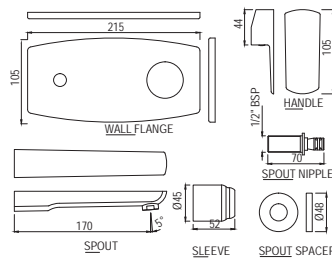

Single Lever High Neck Basin Mixer  
without PopUp Waste, with 600mm  
Long Braided Hoses

|                  |        |
|------------------|--------|
| KUP-CHR-35005BPM | R 3080 |
| KUP-ABR-35005BPM | R 4928 |
| KUP-ACR-35005BPM | R 4928 |
| KUP-BCH-35005BPM | R 4312 |
| KUP-BLM-35005BPM | R 4312 |
| KUP-BGP-35005BPM | R 4466 |
| KUP-GBP-35005BPM | R 5082 |
| KUP-GDS-35005BPM | R 8224 |
| KUP-GLD-35005BPM | R 8932 |
| KUP-GMP-35005BPM | R 5082 |
| KUP-GRF-35005BPM | R 4928 |
| KUP-SSF-35005BPM | R 4928 |
| KUP-WHM-35005BPM | R 4312 |