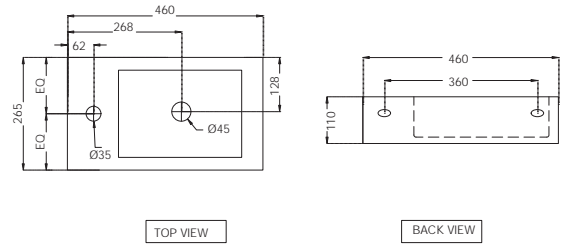

# JDR - JAQUAR DESIGNER RANGE

JDS-WHT-25801  
Table Top Basin,  
Size: 460x265x110 mm

R 1163

JDS-WHT-25901  
Table Top Basin,  
Size: 640x425x155 mm

R 1233

JDS-WHT-25903  
Table Top Basin,  
Size: 480x470x195 mm