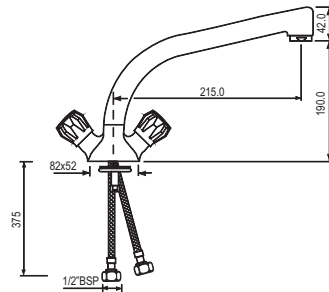

Mono Sink Mixer with Swivel Special Extended Spout & 375mm Long Braided Hoses
CON-CHR-321KNB

R 1583