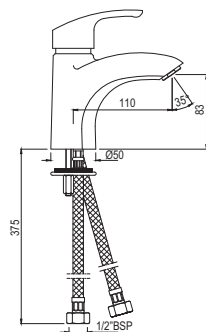

Single Lever Extended Basin Mixer
(Height-83mm) without Popup
Waste, with 375mm Long Braided
Hoses
EKO-CHR-33023B

R 1090