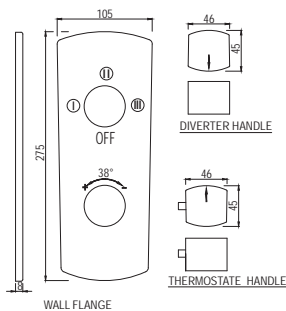

AQUAMAX THERMOSTAT

Kubix Prime

Aquamax Exposed Part Kit of Thermostatic Shower Mixer (Compatible In-wall parts ALD-661 or ALD-661E are sold separately)

KUP-CHR-35661KPM R 1770

Aquamax Thermostatic Shower Mixer (With Exposed and In-wall parts)

- KUP-ABR-35661PM R 8793
- KUP-ACR-35661PM R 8793
- KUP-BCH-35661PM R 7963
- KUP-BLM-35661PM R 7963
- KUP-GDS-35661PM R 11445
- KUP-GLD-35661PM R 12525
- KUP-GRF-35661PM R 8793
- KUP-SSF-35661PM R 8793
- KUP-WHM-35661PM R 7963

Aquamax Exposed Part Kit of Thermostatic Shower Mixer with 2-way diverter (Compatible In-wall Part ALD-681 or ALD-681E are sold separately)

KUP-CHR-35681KPM R 1770

Aquamax Thermostatic Shower Mixer with 2-way diverter (With Exposed and In-wall parts)

- KUP-ABR-35681PM R 9508
- KUP-ACR-35681PM R 9508
- KUP-BCH-35681PM R 8619
- KUP-BLM-35681PM R 8619
- KUP-BGP-35681PM R 8051
- KUP-GBP-35681PM R 9597
- KUP-GDS-35681PM R 12441
- KUP-GLD-35681PM R 13410
- KUP-GMP-35681PM R 9597
- KUP-GRF-35681PM R 9508
- KUP-SSF-35681PM R 9508
- KUP-WHM-35681PM R 8619

Aquamax Exposed Part Kit of Thermostatic Shower Mixer with 3-way diverter (Compatible In-wall Parts ALD-683 or ALD-683E are sold separately)

KUP-CHR-35683KPM R 1770

Aquamax Thermostatic Shower Mixer with 3-way diverter (With Exposed and In-wall parts)

- KUP-ABR-35683PM R 9852
- KUP-ACR-35683PM R 9852
- KUP-BCH-35683PM R 8937
- KUP-BLM-35683PM R 8937
- KUP-BGP-35683PM R 8708
- KUP-GBP-35683PM R 9941
- KUP-GDS-35683PM R 12930
- KUP-GLD-35683PM R 13837
- KUP-GMP-35683PM R 9941
- KUP-GRF-35683PM R 9852
- KUP-SSF-35683PM R 9852
- KUP-WHM-35683PM R 8937