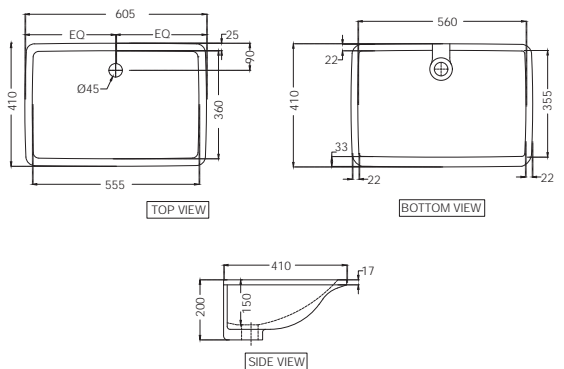

R 1077

FNS-WHT-40751P180UFSMZ  
 Bowl With Cistern For Coupled WC  
 With UF Soft Close Slim Seat Cover,  
 Hinges, Dual Flush Cistern Fitting  
 And Fixing Accessories,  
 Size: 365x630x750 mm,  
 P Trap-180 mm