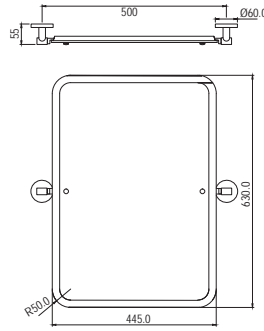

BATH ACCESSORIES

Kubix Prime

Swivel Mirror 630 X 445mm
Rectangular Shape
AKP-CHR-35795