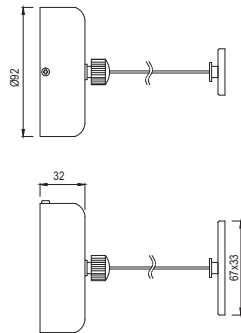

# BATH ACCESSORIES

Hotelier

Grab Bar (Stainless Steel) 300mm Long  
AHS-CHR-1501

R 566

Grab Bar (Stainless Steel) 450mm Long  
AHS-CHR-1503

R 646

Grab Bar (Stainless Steel) 600mm Long  
AHS-CHR-1507

R 696