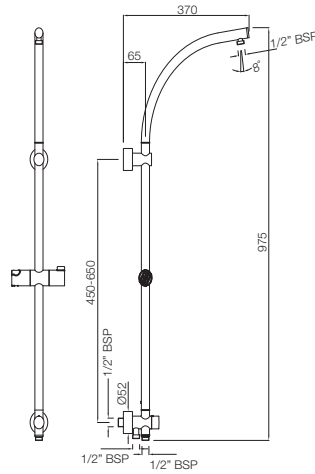

SHOWERS | ACCESSORIES

Exposed Shower Pipes

Exposed Shower Pipe with Provision for Simultaneous Working of Showers with Operating Diverter Knob, Round Shape 24mm dia., Size 975X370mm with Sliding Holder for Hand Shower, Wall Bracket & 8mm dia, 0.5M Long Flexible Tube for Connection To Exposed Shower Mixer (without Showers)
SHA-CHR-1217R R 4507