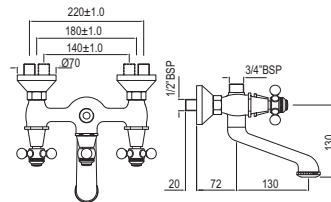

R 3378

Quarter Turn | Bath & Shower

Bath & Shower Mixer with Provision for Connection to Exposed Shower Pipe (SHA-1211N), Wall Mounted
QQT-CHR-7217
QQT-ACR-7217

R 3080

R 4928