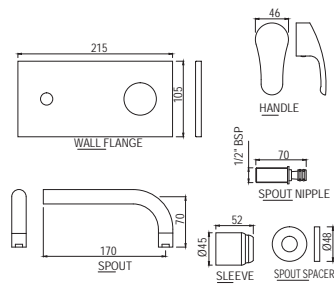

EKO | FAUCETS

Single Lever | Basin

Exposed Parts of Single Lever Built-in In-wall Manual Valve with basin spout, two separate wall flanges, cartridge Sleeve and operating lever (Compatible in-wall parts ALD-233NPSO or ALD-235NPSO are sold separately)
EKO-CHR-33233NK

R 1126

Single Lever | Bath & Shower