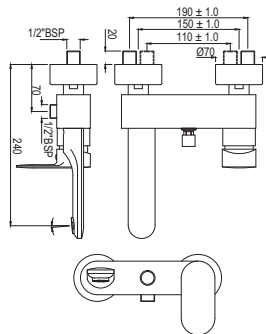

Single Lever Bath & Shower Mixer,
Wall Mounted

OPP-CHR-15119PM	R	3617
OPP-ABR-15119PM	R	5788
OPP-ACR-15119PM	R	5788
OPP-BCH-15119PM	R	5064
OPP-BLM-15119PM	R	5064
OPP-GDS-15119PM	R	9643
OPP-GLD-15119PM	R	10490
OPP-GRF-15119PM	R	5788
OPP-SSF-15119PM	R	5788
OPP-WHM-15119PM	R	5064