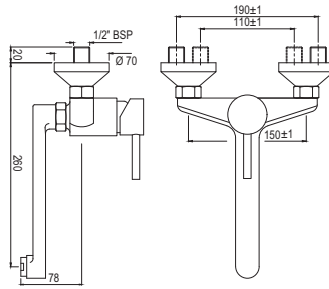

FLORENTINE | FAUCETS

Single Lever | Kitchen

Single Lever Sink Mixer with Swivel Spout, Wall Mounted
FLR-CHR-5163

R 1829