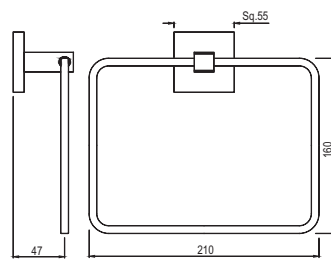

Towel Ring Square

AKP-CHR-35721P	R	932
AKP-ABR-35721P	R	1491
AKP-ACR-35721P	R	1491
AKP-BCH-35721P	R	1303
AKP-BLM-35721P	R	1303
AKP-BGP-35721P	R	1351
AKP-GBP-35721P	R	1538
AKP-GDS-35721P	R	2332
AKP-GLD-35721P	R	2564
AKP-GMP-35721P	R	1538
AKP-GRF-35721P	R	1491
AKP-SSF-35721P	R	1491
AKP-WHM-35721P	R	1303

Chrome
CHR

Antique
Bronze
ABR

Antique
Copper
ACR

Black
Chrome
BCH

Black
Matt
BLM

Gold
Dust
GDS

Full
Gold
GLD

Graphite
GRF

Blush
Gold
BGP

Gold
Bright
GBP

Gold
Matt
GMP

White
Matt
WHM

Stainless Steel
Finish
SSF