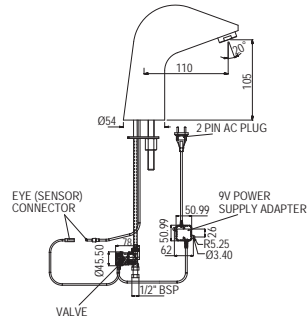

SENSOR | FAUCETS

Sensor Faucets with 9V transformer & Battery Operated

Sensor Faucet for Wash Basin (9V transformer & Battery Operated)
SNR-CHR-51027EB

R 4516