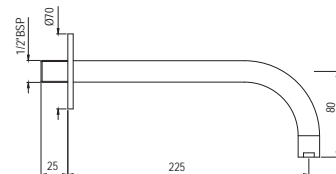

Florentine Basin Spout 7 Inch with Wall Flange
SPJ-CHR-5443

R 343

Florentine Basin Spout 9 Inch with Wall Flange
SPJ-CHR-5447

R 407