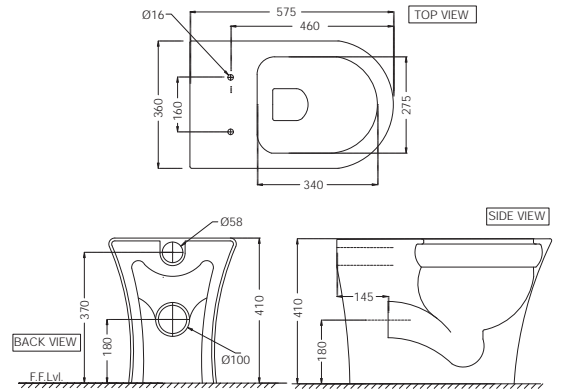

ONS-WHT-10955P180UFSM
Rimless Back To Wall WC With UF
Soft Close Slim Seat Cover, Hinges,
Fixing Accessories And Accessories
Set, Size: 360x575x410 mm,
P Trap- 180 mm

R 5071