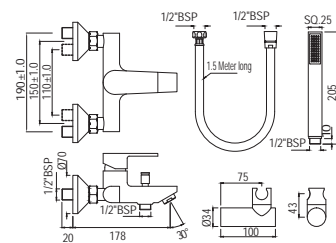

Single Lever Bath & Shower Mixer with Shower Kit (35537, 571 & 555), Wall Mounted

ARI-CHR-39119SHK

R 2757