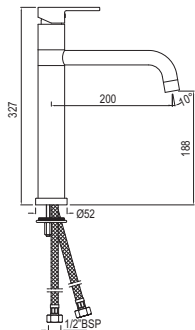

Single Lever High Neck Basin Mixer with Swivel Spout & 600mm Long Braided Hoses
FUS-CHR-29009B

R 2332