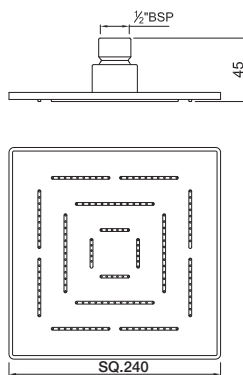

Single Function 240X240mm
Square Shape Maze Overhead
Shower, Stainless Steel

OHS-CHR-1629	R 2263
OHS-ABR-1629	R 3622
OHS-ACR-1629	R 3622
OHS-BCH-1629	R 3169
OHS-BLM-1629	R 3169
OHS-BGP-1629PD	R 4496
OHS-GBP-1629PD	R 5117
OHS-GDS-1629	R 6464
OHS-GLD-1629	R 6564
OHS-GMP-1629PD	R 5117
OHS-GRF-1629	R 3622
OHS-SSF-1629	R 3622
OHS-WHM-1629	R 3169