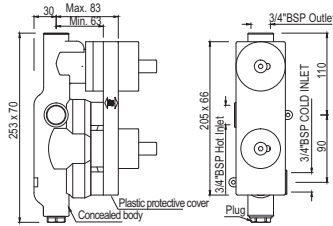

AQUAMAX THERMOSTAT

Allied

Aquamax In-wall Body of Thermostatic Shower Mixer Single Function with Fixing Lugs (Without Exposed Parts)
ALD-CHR-661E

R 4770