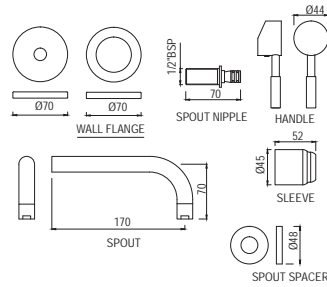

Exposed Parts of Single Lever
Built-in In-wall Manual Valve with
basin spout, two separate wall
flanges, cartridge Sleeve and
operating lever (Compatible in-wall
parts ALD-233NPSO or
ALD-235NPSO are sold separately)
SOL-CHR-6231NK

R 1037