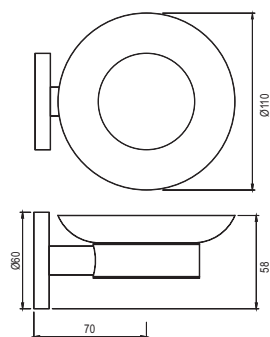

Soap Dish Holder

ACN-CHR-1131N	R	258
ACN-ABR-1131N	R	413
ACN-ACR-1131N	R	413
ACN-BCH-1131N	R	362
ACN-BLM-1131N	R	362
ACN-BGP-1131NPD	R	378
ACN-GBP-1131NPD	R	430
ACN-GDS-1131N	R	689
ACN-GLD-1131N	R	749
ACN-GMP-1131NPD	R	430
ACN-GRF-1131N	R	413
ACN-SSF-1131N	R	413
ACN-WHM-1131N	R	362