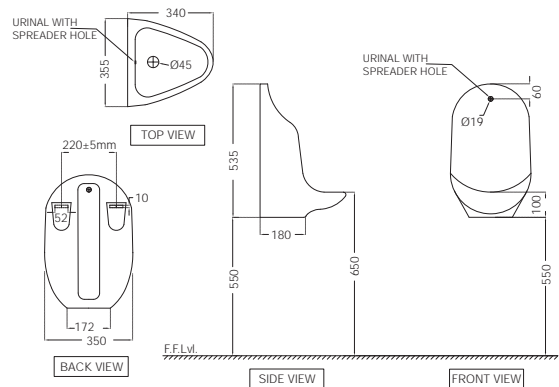

URINALS

URS-WHT-13253N
Urinal (Back Inlet) With
Fixing Accessories,
Size: 385x325x635 mm

R 2082

URS-WHT-13255
Urinal Without Sensor With
Fixing Accessories,
Size: 480x300x740 mm

R 2901

URS-WHT-13257
Urinal (Top Inlet) With
Fixing Accessories,
Size: 345x320x610 mm

R 2329

URS-WHT-13261H
Urinal With Spreader Hole And Fix-
ing Accessories,
Size: 355x340x535 mm

R 1020