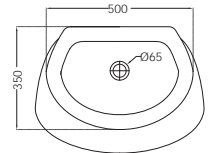

R 6343

TOP VIEW

SIDE VIEW

BACK VIEW

ACS-WHT-87901  
"Table Top Basin,  
Size: 575x430x175 mm"

R 5763

TOP VIEW

BOTTOM VIEW