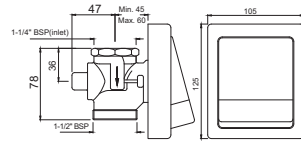

FLUSH VALVES

Metropole Flush Valves-32 mm