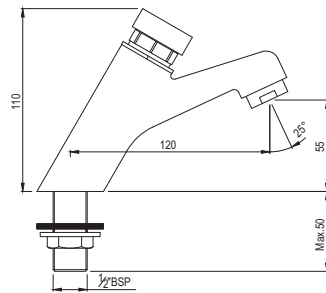

PRESSMATIC | FAUCETS

Basin

Non-concussive Basin Tap

PRS-CHR-031

R 904