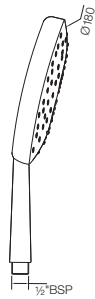

## Hand Showers

Single Function 95mm Round  
Shape Hand Shower  
HSH-CHR-1737

R 366

Single Function 100mm Round  
Shape Hand Shower  
HSH-CHR-1937

R 497

Single Function 180mm Round  
Shape Hand Shower  
HSH-CHR-1781