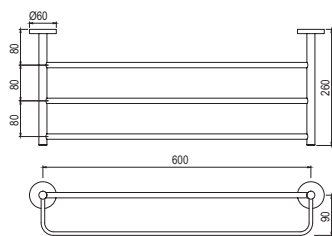

# BATH ACCESSORIES

Continental

Towel Shelf 600mm Long with Lower Hangers, Stainless Steel

|               |        |
|---------------|--------|
| ACN-CHR-1181S | R 1212 |
| ACN-ABR-1181S | R 1939 |
| ACN-ACR-1181S | R 1939 |
| ACN-BCH-1181S | R 1697 |
| ACN-BLM-1181S | R 1697 |
| ACN-BGP-1181S | R 1757 |
| ACN-GBP-1181S | R 2000 |
| ACN-GDS-1181S | R 3243 |
| ACN-GLD-1181S | R 3516 |
| ACN-GMP-1181S | R 2000 |
| ACN-GRF-1181S | R 1939 |
| ACN-SSF-1181S | R 1939 |
| ACN-WHM-1181S | R 1697 |