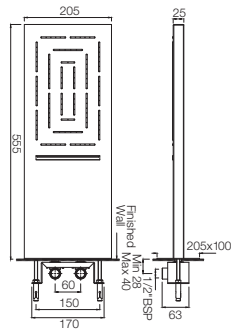

MAZE SHOWERS

Overhead Showers