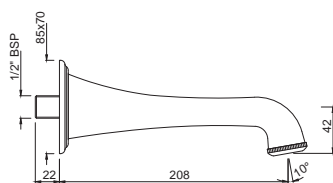

SPJ-CHR-91463	R	1370
SPJ-BCH-91463	R	1917
SPJ-BLM-91463	R	1917
SPJ-BGP-91463	R	1986
SPJ-GBP-91463	R	2260
SPJ-GMP-91463	R	2260

Queen's Prime

Queen's Prime Bath Spout with Wall Flange

SPJ-CHR-7429PM	R	992
SPJ-ABR-7429PM	R	1588
SPJ-ACR-7429PM	R	1588
SPJ-BCH-7429PM	R	1389
SPJ-BLM-7429PM	R	1389
SPJ-GDS-7429PM	R	2483
SPJ-GLD-7429PM	R	2734
SPJ-GRF-7429PM	R	1588
SPJ-SSF-7429PM	R	1588
SPJ-WHM-7429PM	R	1389