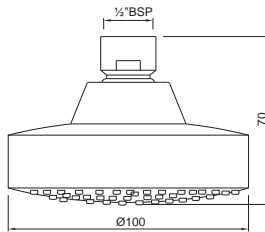

SHOWERS | SINGLE FUNCTION

Overhead Showers

Single Function 100mm Round
Shape Overhead Shower
OHS-CHR-1989

R 503