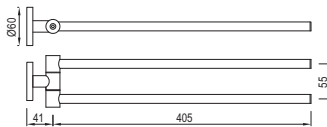

Swivel Towel Holder Twin Type, Stainless Steel