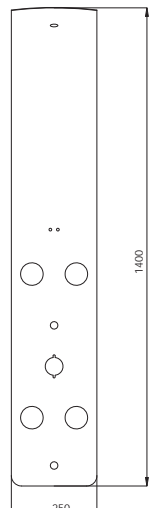

GLASSY - WHITE 1400 x 250 mm

Disclaimer: Pictures shown are for illustration purposes only

JPL-WHT-ST86113

R 9492

Glassy White Shower Panel 1400x250mm
With Thermostat Mixer, White Tempered
Glass With Special Surface

Specifications

- Body material
  Tempered glass with
  glass special surface
- Movable ABS
  top shower
- Moveable ABS
  body massage jets
- Chrome plated
  ABS hand shower
- Embedded
  shelf
- Brass faucets body
  with thermostat
  mixer
- Multifunction water
  diverter for top shower
  waterfall, hand shower,
  body jets, spout
- Brass Spout
- 40cm
  stainless steel
  braided hose
- 1.5cm stainless
  steel double locked
  flexible hoses
- Minimum
  water pressure
  required 2 bar