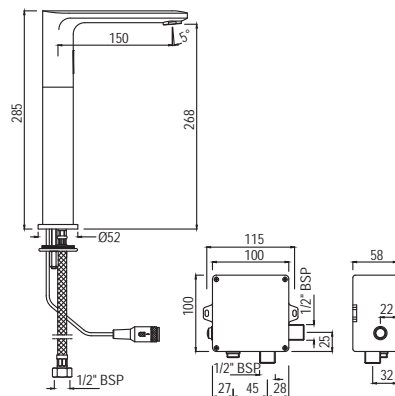

Opal Prime Tall Boy Sensor Faucet for Wash Basin (9V transformer & Provision for Battery Operated)
SNR-CHR-15017PMEB R 3424