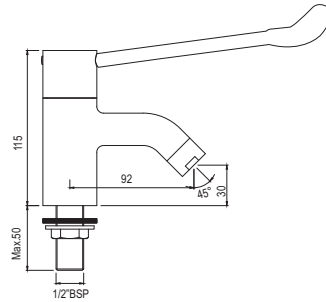

MEDI SERIES | FAUCETS

Basin

Florentine Basin Tap with Extended
Lever Handle
FLR-CHR-5031N

R 923