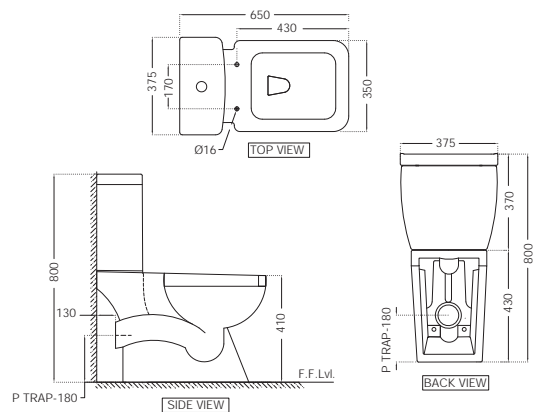

ARIA | SANITARYWARE

ARS-WHT-39801
Wall Hung Basin With
Fixing Accessories,
Size: 570x470x190 mm
ARS-WHT-39301
Full Pedestal For ARS-WHT-39801

R 1279

R 654

R 1279

R 472

R 2206

ARS-WHT-39751P180UFSMZ
Bowl With Cistern For Coupled WC
With UF Soft Close Slim Seat Cover,
Hinges, Dual Flush Cistern Fitting,
Fixing Accessories And Accessories
Set, Size: 375x650x800 mm,
P Trap- 180 mm

R 4529