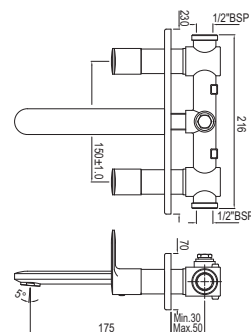

3 Hole Basin Mixer Wall Mounted

OPP-GRF-15433PM	R	2838