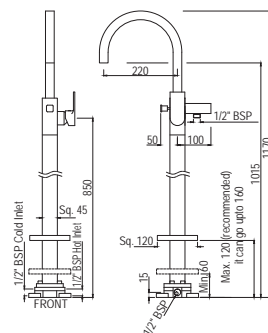

Exposed Parts of Floor Mounted Single Lever Bath Mixer with Provision for Hand Shower, but without Hand Shower & Shower Hose (Compatible In-Floor part ALD-121 is sold separately)
LYR-CHR-38121K

R 16494