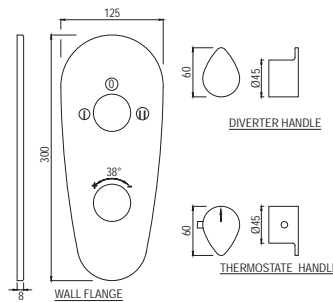

Aquamax Exposed Part Kit of
Thermostatic Shower Mixer with
2-way diverter (Compatible In-wall
Part ALD-681 or ALD-681E are sold
separately)

VGP-CHR-81681K R 1717

Aquamax Thermostatic Shower
Mixer with 2-way diverter (With
Exposed and In-wall parts)

VGP-ABR-81681	R 9423
VGP-ACR-81681	R 9423
VGP-BCH-81681	R 8545
VGP-BLM-81681	R 8545
VGP-GDS-81681	R 12357
VGP-GLD-81681	R 13257
VGP-GRF-81681	R 9423
VGP-SSF-81681	R 9423
VGP-WHM-81681	R 8545