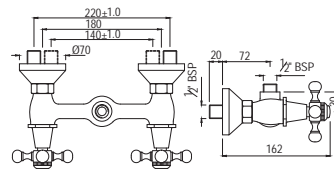

Shower Mixer

QQT-CHR-7209	R 1892
QQT-ABR-7209	R 3028
QQT-ACR-7209	R 3028
QQT-BCH-7209	R 2649
QQT-BLM-7209	R 2649
QQT-GDS-7209	R 5405
QQT-GLD-7209	R 5487
QQT-GRF-7209	R 3028
QQT-SSF-7209	R 3028
QQT-WHM-7209	R 2649