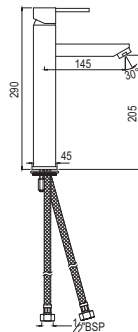

Single Lever High Neck Basin Mixer
without Popup Waste, with 600mm
Long Braided Hoses
DRC-CHR-37005B

R 4917