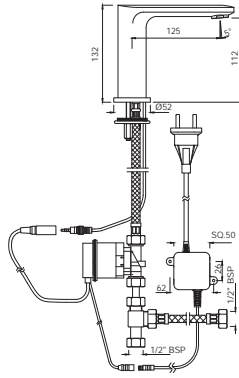

SENSOR | FAUCETS

Sensor Faucets with 9V transformer & Provision for Battery Operated

Opal Prime Sensor Faucet for Wash Basin with Pre-mixed Water Supply Kit (9V transformer & Provision for Battery Operated)
SNR-CHR-15019PMEBPK R 3698