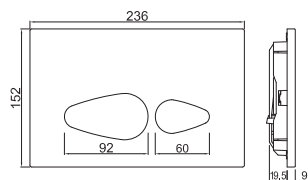

Control Plate Vignette Prime