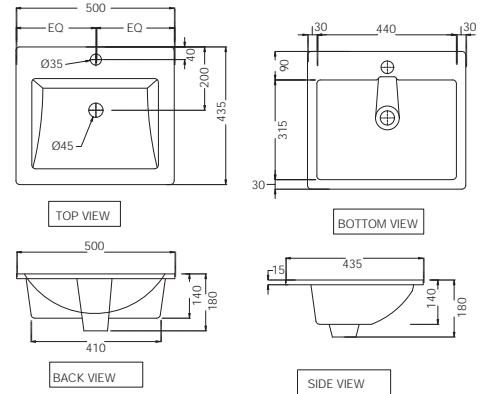

KUS-WHT-35603
Counter Top Basin,
Size: 610x470x170 mm

R 1893