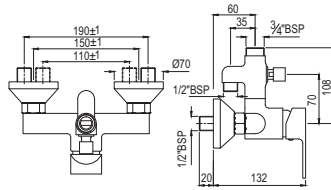

ARIA | FAUCETS

Single Lever | Bath & Shower

Single Lever Shower Mixer with Provision For Connection to Exposed Shower Pipe (SHA-1211NH or SHA-1213) & Hand Shower, Wall Mounted
ARI-CHR-39145

R 2225