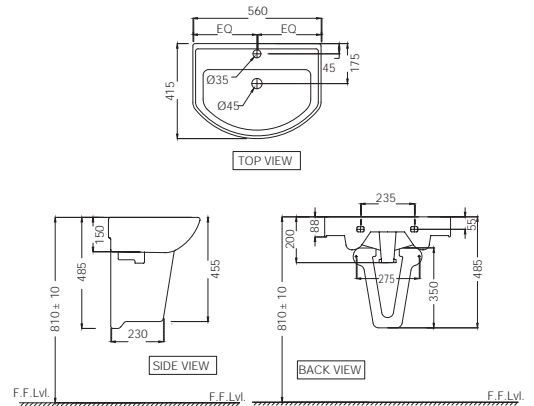

R 918

R 450

CNS-WHT-701
Under Counter Basin With
Fixing Accessories,
Size: 485x370x205 mm,
Shape: Rectangular