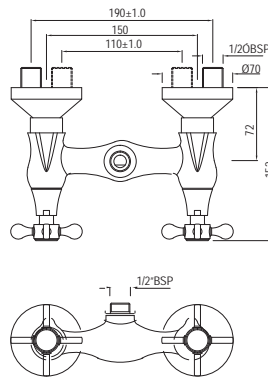

Bath & Shower Mixer with Connector for Hand Shower & Wall Bracket, Wall Mounted

QQP-CHR-7267PM	R 3013
QQP-ABR-7267PM	R 4821
QQP-ACR-7267PM	R 4821
QQP-BCH-7267PM	R 4218
QQP-BLM-7267PM	R 4218
QQP-GDS-7267PM	R 8035
QQP-GLD-7267PM	R 8738
QQP-GRF-7267PM	R 4821
QQP-SSF-7267PM	R 4821
QQP-WHM-7267PM	R 4218