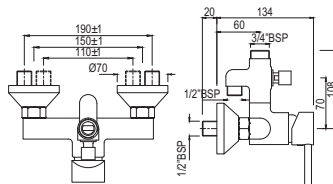

Single Lever Shower Mixer with Provision For Connection to Exposed Shower Pipe (SHA-1211NH or SHA-1213) & Hand Shower, Wall Mounted
FLR-CHR-5145

R 1753