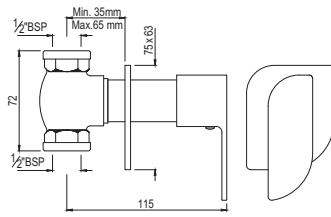

# ALIVE | FAUCETS

Quarter Turn | Taps

In-wall Stop Valve with Adjustable  
Wall Flange, Size 15 mm (With  
Exposed and In-wall parts)  
ALI-CHR-85083

R 640

ALS-WHT-85601  
"Counter Top Basin,  
Size: 705x460x195 mm"