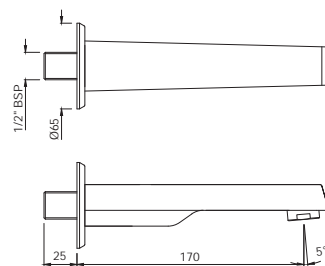

Continental Prime Bath Spout with Wall Flange
SPJ-CHR-429PM

R 518