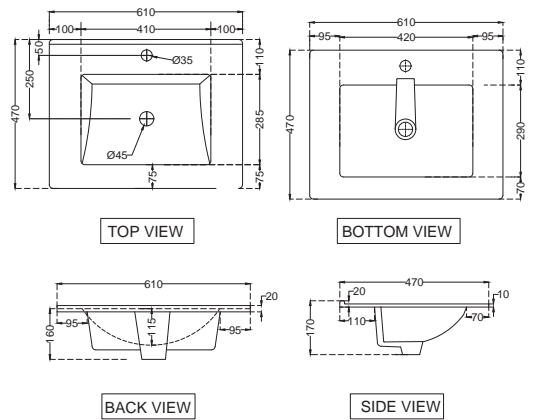

KUS-WHT-35803
Wall Hung Integrated Basin With
Fixing Accessories,
Size: 490x430x390 mm

R 3451