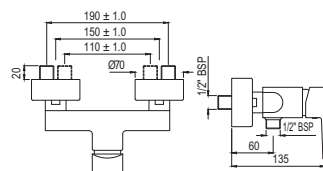

Single Lever Shower Mixer, Wall Mounted

KUP-CHR-35149PM	R 2057
KUP-BLM-35149PM	R 2879