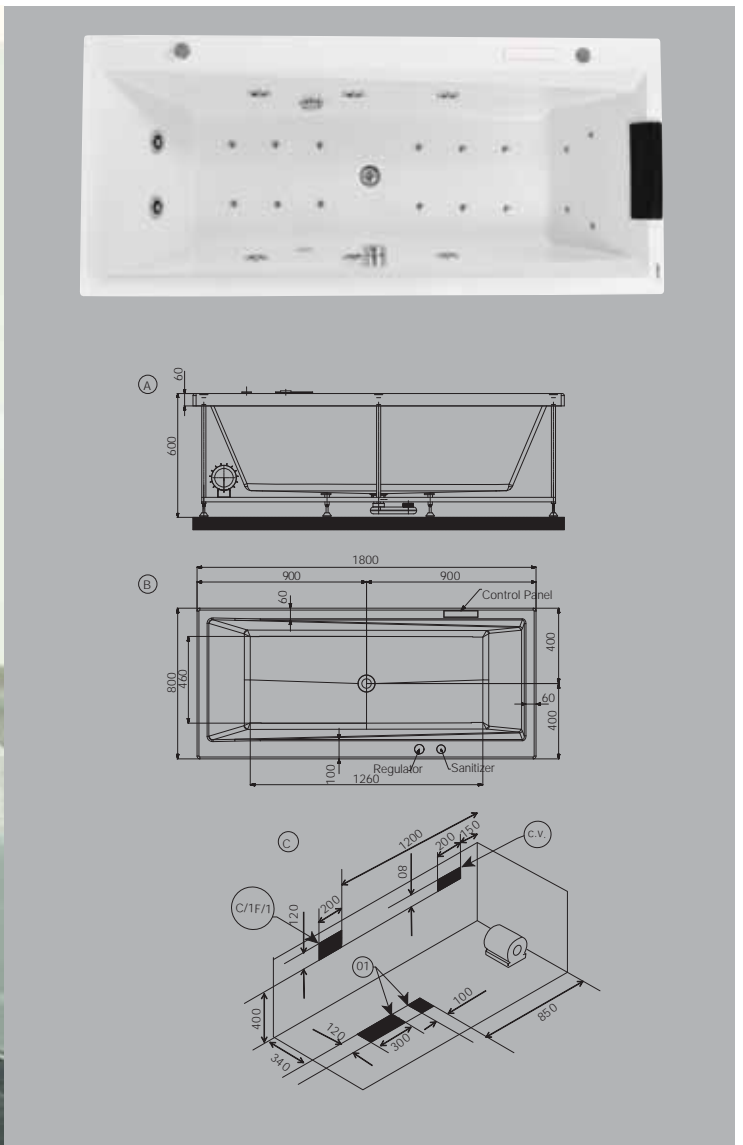

Accessories available (only for Combi System): White/Chrome | Black Chrome | Antique Bronze | Antique Copper | Gold Dust | Gold  
Prices are inclusive of VAT

Kubix 1800x800x470 mm Water System

JWP-WHT-KUBIX180WX