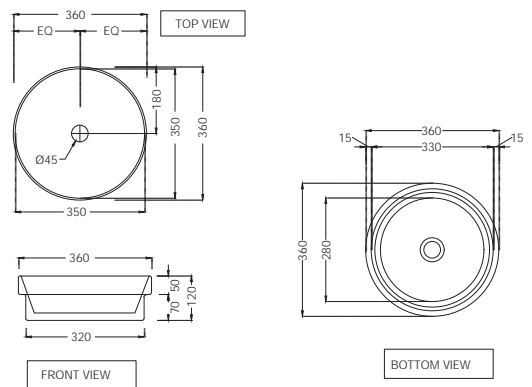

R 2275

SLS-WHT-6951JUFMSM
Wall Hung WC With In Built Jet,
UF Soft Close Slim Seat,
Hinges, Accessories Set,
Size: 365x525x400 mm