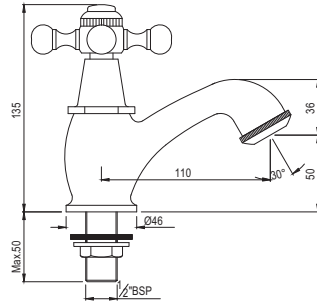

# QUEEN'S | FAUCETS

Quarter Turn | Basin

Basin Tap 1/2 Inch

QQT-CHR-7011

R 831

Monoblock Basin Mixer without popup waste, with 375mm Long Braided Hoses

QQT-CHR-7167B

R 2266