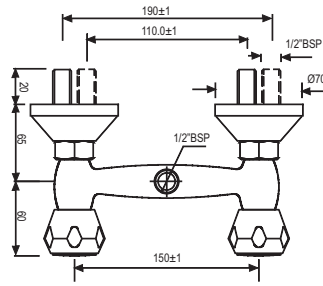

ASTRA | FAUCETS

Quarter Turn | Bath & Shower

Shower Mixer