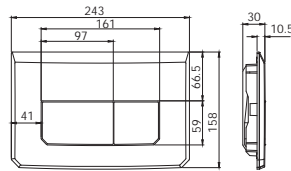

FLUSH PLATES

Control Plate Alive

JCP-CHR-852415	R	721
JCP-ABR-852415	R	1153
JCP-ACR-852415	R	1153
JCP-BCH-852415	R	1007
JCP-BLM-852415	R	1007
JCP-GDS-852415	R	1802
JCP-GLD-852415	R	1981
JCP-GRF-852415	R	1153
JCP-SSF-852415	R	1153
JCP-WHM-852415	R	1007

Control Plate Queens Prime

JCP-CHR-72415	R	683
JCP-ABR-72415	R	1092
JCP-ACR-72415	R	1092
JCP-BCH-72415	R	956
JCP-BLM-72415	R	956
JCP-GDS-72415	R	1980
JCP-GLD-72415	R	1980
JCP-GRF-72415	R	1092
JCP-SSF-72415	R	1092
JCP-WHM-72415	R	956

Control Plate Continental Prime

JCP-CHR-2415	R	638