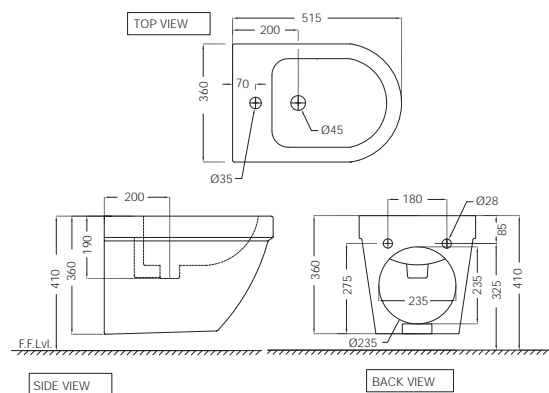

R 3816

SLS-WHT-6801
"Wall Hung Basin With Fixing
Accessories,
Size: 575x465x200 mm"
SLS-WHT-6301
Full Pedestal For SLS-WHT-6801