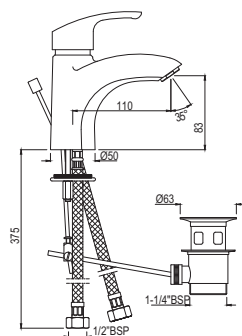

Single Lever Extended Basin Mixer
(Height-83mm) with Popup Waste &
375mm Long Braided Hoses
EKO-CHR-33052B

R 1305