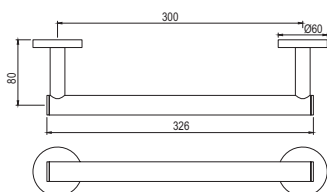

BATH ACCESSORIES

Continental

Grab Bar 300mm Long, Stainless Steel

ACN-CHR-1101S	R	552
ACN-ABR-1101S	R	883
ACN-ACR-1101S	R	883
ACN-BCH-1101S	R	773
ACN-BLM-1101S	R	773
ACN-GDS-1101S	R	1473
ACN-GLD-1101S	R	1602
ACN-GRF-1101S	R	883
ACN-SSF-1101S	R	883
ACN-WHM-1101S	R	773