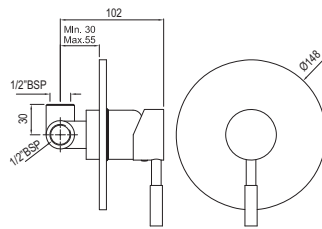

Single Lever In-wall Manual Shower Valve, 40mm Cartridge (With In-wall & Exposed Parts)
SOL-CHR-6139

R 1377