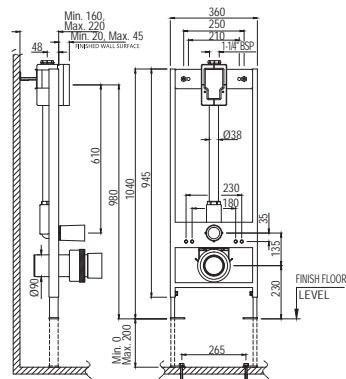

i-Flush 32mm In-wall Body with Floor Mounting Frame, Installation Kit and "P-Type" Drain Pipe Connection Set for Wall Hung WC (without Exposed Actuation Plate Kit)
FLV-CHR-1073FP

R 3844