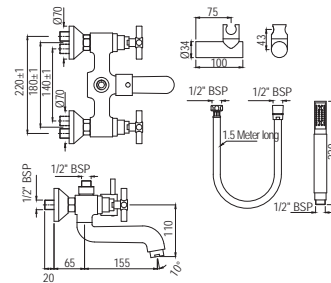

Bath & Shower Mixer (Wall Mounted) with Connector for Hand Shower, Plastic Coated Shower Hose, Hand Shower & Wall Bracket, (571, 5537N & 555)
SOL-CHR-6267SHK

R 3542