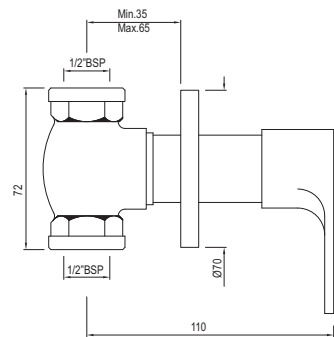

In-wall Stop Valve with Adjustable Wall Flange, Size 15 mm (With Exposed and In-wall parts)

VGP-CHR-81083

R 665