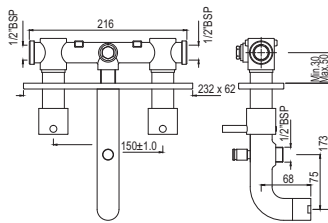

Built-in Two In-wall Stop Valves with Diverter Spout (With Exposed and In-wall parts)
FLR-CHR-5437N

R 2345