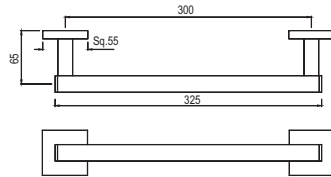

BATH ACCESSORIES

Kubix Prime

Grab Bar 300mm Long, Stainless Steel

AKP-CHR-35701PS	R	646
AKP-ABR-35701PS	R	1034
AKP-ACR-35701PS	R	1034
AKP-BCH-35701PS	R	904
AKP-BLM-35701PS	R	904
AKP-GDS-35701PS	R	1728
AKP-GLD-35701PS	R	1874
AKP-GRF-35701PS	R	1034
AKP-SSF-35701PS	R	1034
AKP-WHM-35701PS	R	904