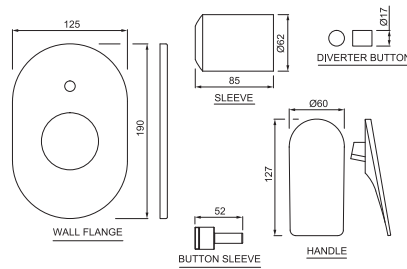

Exposed Part Kit of Single Lever
Hi Flow In-wall Diverter
(Compatible In-wall part ALD-079N
is sold separately)
LAG-BBC-91079NK

R 1890