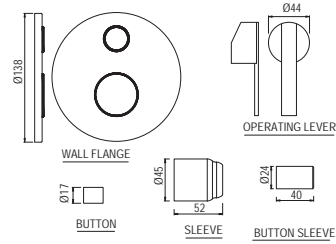

FONTE | FAUCETS

Single Lever | Bath & Shower

Exposed Part Kit of Single Lever
In-wall Diverter (Compatible In-wall
Part ALD-055N is sold separately)
FON-CHR-40055NK

R 600