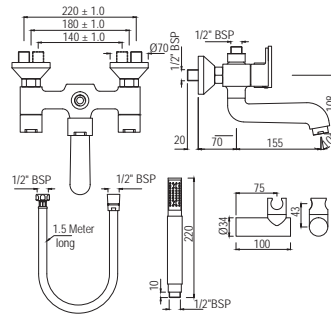

Bath & Shower Mixer (Wall Mounted) with Connector for Hand Shower, Plastic Coated Shower Hose, Hand Shower & Wall Bracket, (571, 5537N & 555)
FUS-CHR-29267SHK

R 3404