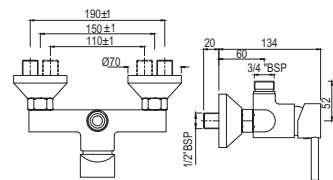

Single Lever Shower Mixer with Provision For Connection to Exposed Shower Pipe (SHA-1211N), Wall Mounted
FLR-CHR-5147

R 1481