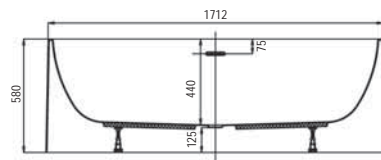

## Specifications

Free standing  
bathtub

Lucite acrylic  
sheet

Overflow  
& drain

Disclaimer: Pictures shown are for illustration purposes only

Saipan Free Standing Bath Tub  
1690x800x445/565mm With Over Flow & Waste