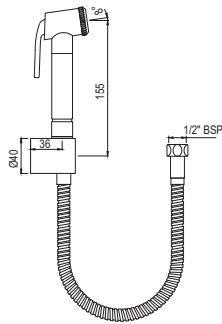

Health Faucet

Health Faucet Kit (Flexible Hose, Handset & Bracket) with N.R.V

ALD-CHR-577	R	670