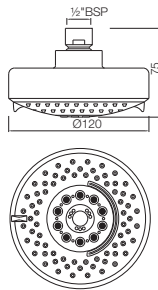

Multifunction 120mm Round Shape Overhead Shower with Normal, Soft, Massage & Cascade Spray
OHS-CHR-1779

R 724