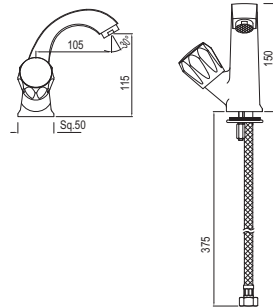

# CONTINENTAL | FAUCETS

Multi Turn | Basin

Basin Tap 1/2 Inch  
CON-CHR-011KN

R 438

Basin Tap with Right Hand Operating Knob & 375mm Long Braided Hoses  
CON-CHR-127BKN

R 912

Monoblock Basin Mixer without popup waste & 375mm Long Braided Hoses  
CON-CHR-167KNB