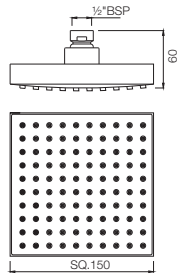

SHOWERS | SINGLE FUNCTION

Overhead Showers

Single Function 150X150mm
Square Shape Overhead Shower
OHS-CHR-35495

R 730