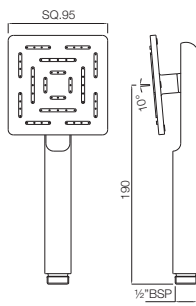

Single Function 95X95mm Square Shape Maze Hand Shower (with Stainless Steel Face Plate & ABS Body)

HSH-CHR-1655	R	711
HSH-ABR-1655	R	1138
HSH-ACR-1655	R	1138
HSH-BCH-1655	R	996
HSH-GDS-1655	R	1897
HSH-GLD-1655	R	2063
HSH-GRF-1655	R	1138
HSH-SSF-1655	R	1138

Single Function 95X95mm Square Shape Maze Hand Shower (with Stainless Steel Face Plate & Brass Body)

HSH-BLM-1655M	R	1155
HSH-WHM-1655M	R	1155

Single Function 95X95mm Square Shape Maze Metal Hand Shower

HSH-BGP-1655PD	R	1413
HSH-GBP-1655PD	R	1609
HSH-GMP-1655PD	R	1609

Chrome
CHR

Antique
Bronze
ABR

Antique
Copper
ACR

Black
Chrome
BCH

Black
Matt
BLM

Gold
Dust
GDS

Full
Gold
GLD

Graphite
GRF

Blush
Gold
BGP

Gold
Bright
GBP

Gold
Matt
GMP

White
Matt
WHM

Stainless
Steel
Finish
SSF