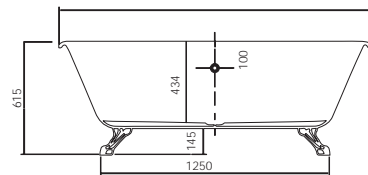

## Specifications

Free standing  
bathtub

Lucite acrylic  
sheet

Overflow  
& wast

Zinc alloy  
legs / feet

A-A

B-B