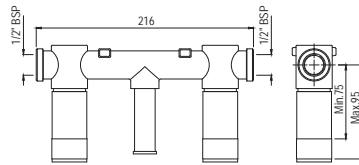

LAGUNA | FAUCETS

Quarter Turn | Basin

In-wall Body of 3-Hole Basin Mixer
(Without Exposed Parts)
LAG-CHR-91423C

R 1468

Quarter Turn | Bath & Shower