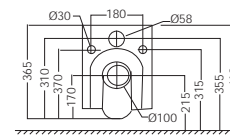

SIDE VIEW

ACS-WHT-87953BIUFWSM  
"Rimless Blind Installation Wall Hung  
WC With UF Soft Close Slim Seat  
Cover, Hinges, Accessories Set,  
Size: 380x520x365 mm"

R 9182

TOP VIEW

SIDE VIEW

BACK VIEW

---