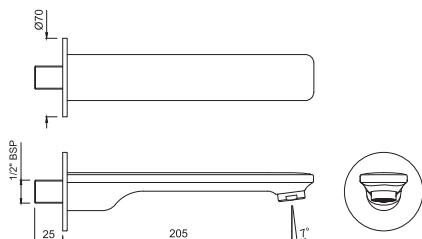

BATHTUB SPOUTS

Laguna

Laguna Bath Spout with Wall Flange

SPJ-CHR-91429	R	1077
SPJ-BCH-91429	R	1507
SPJ-BLM-91429	R	1507
SPJ-BGP-91429	R	1561
SPJ-GBP-91429	R	1777
SPJ-GMP-91429	R	1777