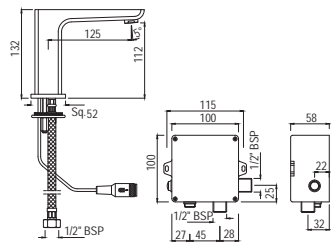

Opal Prime Sensor Faucet for Wash
Basin Deck mounted Complete with
Control Box (Battery Operated)

SNR-CHR-15019PM	R 3033
SNR-ABR-15019PM	R 4853
SNR-ACR-15019PM	R 4853
SNR-BCH-15019PM	R 4246
SNR-BLM-15019PM	R 4246
SNR-GDS-15019PM	R 8097
SNR-GLD-15019PM	R 8796
SNR-GRF-15019PM	R 4853
SNR-SSF-15019PM	R 4853
SNR-WHM-15019PM	R 4246