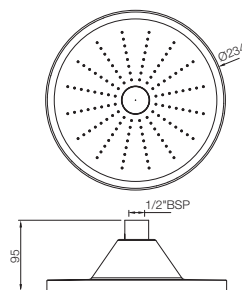

LED Single Function 234mm Round Shape Overhead Shower  
OHS-CHR-1741

R 2897

LED Single Function 250X250mm Square Shape Overhead Shower  
OHS-CHR-1743

R 3308