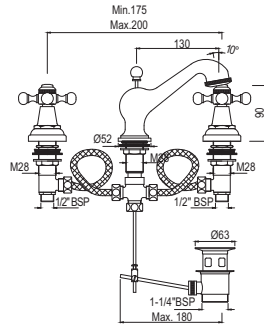

QUEEN'S | FAUCETS

Quarter Turn | Basin

3 hole Basin Mixer with pop-up-waste
QQT-CHR-7191