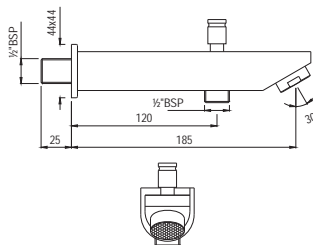

D-Shape Bath Spout with Diverter & Wall Flange