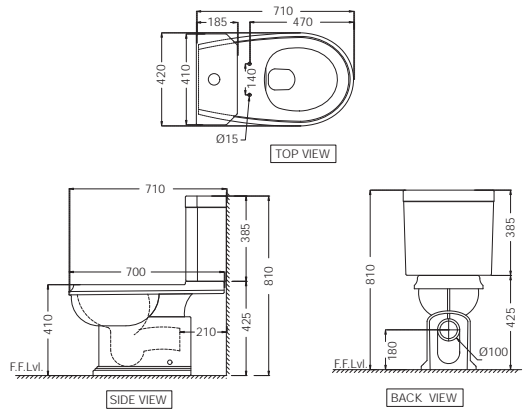

R 5303

QPS-WHT-7753P180UFSPMZ
Rimless Bowl With Side Flush
Cistern For Coupled WC, UF Soft
Close Seat Cover, Hinges, Single
Flush Cistern Fitting And
Fixing Accessories,
Size: 420x710x810 mm,
P Trap- 180 mm