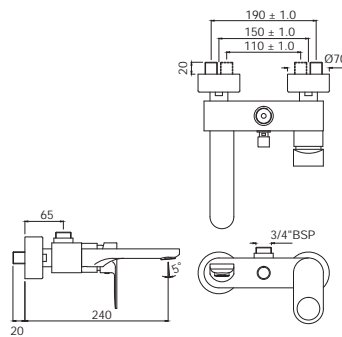

Single Lever Bath & Shower Mixer with Provision for Connection to Exposed Shower Pipe (SHA-1211N), Wall Mounted

ORP-CHR-10115PM	R	3676
ORP-ABR-10115PM	R	5881
ORP-ACR-10115PM	R	5881
ORP-BCH-10115PM	R	5146
ORP-BLM-10115PM	R	5146
ORP-GDS-10115PM	R	9813
ORP-GLD-10115PM	R	10659
ORP-GRF-10115PM	R	5881
ORP-SSF-10115PM	R	5881
ORP-WHM-10115PM	R	5146