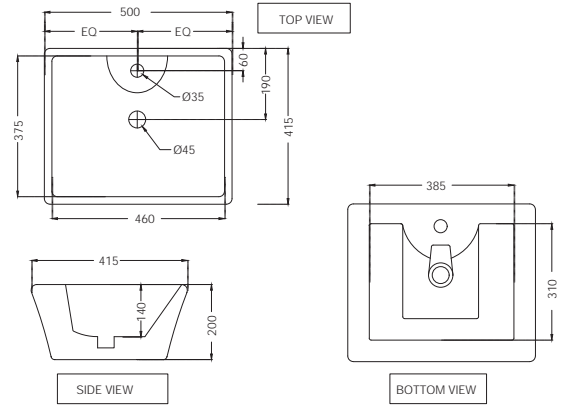

R 1516

FNS-WHT-40953UF
Rimless Wall Hung WC With UF
Soft Close Seat Cover, Hinges,
Accessories Set,
Size: 350x580x390 mm

R 5783