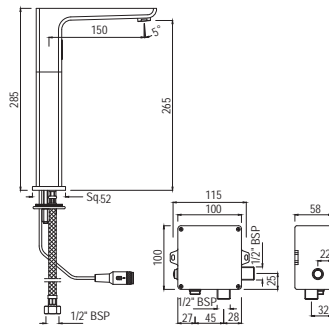

Kubix Prime Tall Boy Sensor Faucet for Wash Basin with Pre-mixed Water Supply Kit (9V transformer & Provision for Battery Operated)
SNR-CHR-35017PMEBPK R 4481