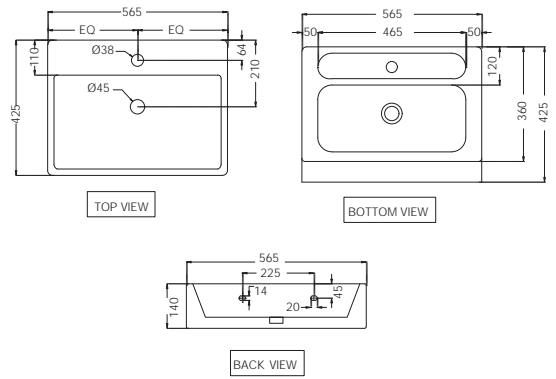

R 3451

KUS-WHT-35901  
"Table Top Basin,  
Size: 595x435x185 mm"

R 2583

KUS-WHT-35935  
"Table Top Basin,  
Size: 565x425x140 mm "

R 2087

KUS-WHT-35953BIUFSM  
Rimless, Blind Installation Wall Hung  
WC With UF Soft Close Slim Seat  
Cover, Hinges, Accessories Set,  
Size: 360x500x330 mm