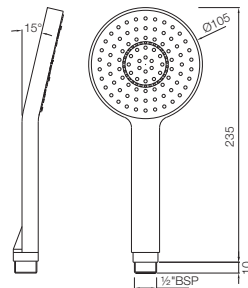

## Hand Showers

Single Function 105mm Round Shape Hand Shower with Air Effect

HSH-CHR-1715

R 816

HSH-WHM-1715

R 870

Single Function 105mm Round Shape Hand Shower with Air Effect

HSH-CHR-1717