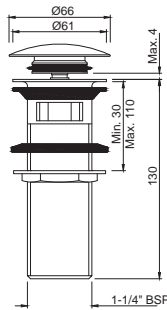

Click Clack Basin Waste with 130mm Height, Slotted

ALD-CHR-729L130	R	437
ALD-ABR-729L130	R	700
ALD-ACR-729L130	R	700
ALD-BCH-729L130	R	612
ALD-BLM-729L130	R	612
ALD-BGP-729L130	R	634
ALD-GBP-729L130	R	722
ALD-GDS-729L130	R	1166
ALD-GLD-729L130	R	1269
ALD-GMP-729L130	R	722
ALD-GRF-729L130	R	700
ALD-SSF-729L130	R	700
ALD-WHM-729L130	R	612