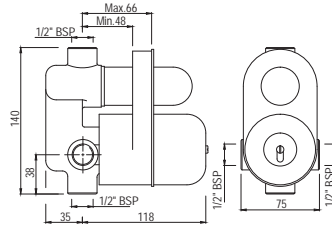

ALLIED

In-Wall Bodies | Bath & Shower

In-wall Body of Single Lever Hi Flow Diverter (Without Exposed Parts)
ALD-CHR-079N

R 2074