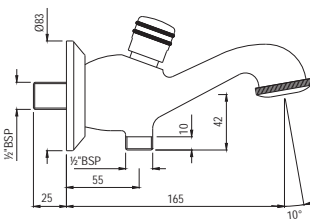

Queen's Bath Spout with Diverter & Wall Flange