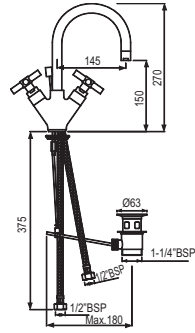

SOLO | FAUCETS

Quarter Turn | Basin

Monoblock Basin Mixer with popup waste & 375mm Long Braided Hoses
SOL-CHR-6169B

R 2087