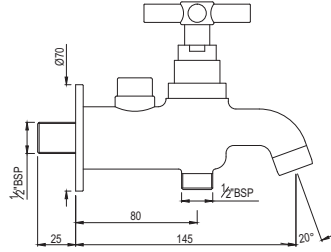

SOLO | FAUCETS

Quarter Turn | Taps

2-Way Bib Tap with Wall Flange

SOL-CHR-6041

R 796