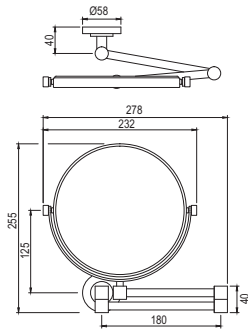

BATH ACCESSORIES

Continental

Double Arm Wall Mounted
Reversible Plain/ Magnifying (3X)
Pivotal Mirror
ACN-CHR-1193N

R 2365