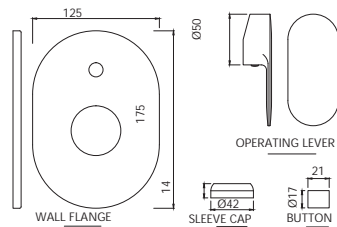

Exposed Part Kit of Single Lever In-wall Diverter (Compatible In-wall part ALD-065N is sold separately)

OPP-CHR-15065NKPM R 563

Single Lever In-wall Diverter (With In-wall & Exposed Parts)

OPP-ABR-15065PM R 3105
OPP-ACR-15065PM R 3105
OPP-BCH-15065PM R 2817
OPP-BLM-15065PM R 2817
OPP-BGP-15065PM R 2884
OPP-GBP-15065PM R 3134
OPP-GDS-15065PM R 4197
OPP-GLD-15065PM R 4366
OPP-GMP-15065PM R 3134
OPP-GRF-15065PM R 3105
OPP-SSF-15065PM R 3105
OPP-WHM-15065PM R 2817