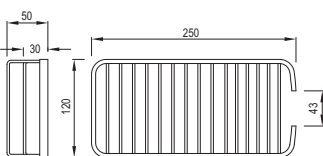

Shower Basket Large

ACN-CHR-1179N	R	1043
ACN-BLM-1179N	R	1461
ACN-WHM-1179N	R	1461