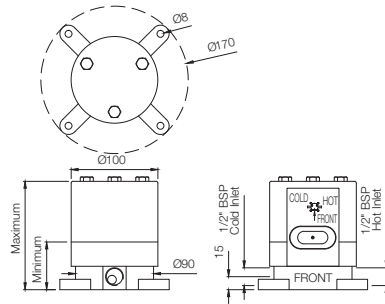

ALLIED

In-Wall Bodies | Basin

Basic Set for Floor Mounted Single Lever Bath Mixer (Without Exposed Parts)
ALD-CHR-121

R 2563