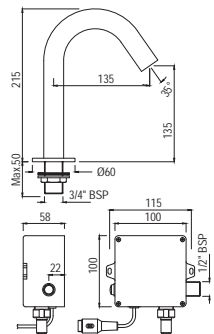

Blush Deck Mounted Sensor faucet
with Control Box (Battery Operated)

- SNR-CHR-51445 R 3483
- SNR-ABR-51445 R 5572
- SNR-ACR-51445 R 5572
- SNR-BCH-51445 R 4876
- SNR-BLM-51445 R 4876
- SNR-GDS-51445 R 9287
- SNR-GLD-51445 R 10100
- SNR-GRF-51445 R 5572
- SNR-SSF-51445 R 5572
- SNR-WHM-51445 R 4876