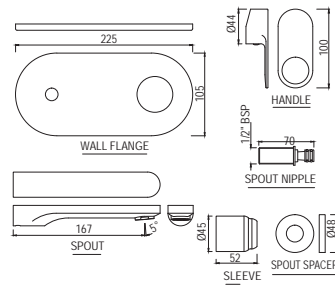

ORNAMIX PRIME | FAUCETS

Single Lever | Basin

Exposed Parts of Single Lever Built-in In-wall Manual Valve with Basin Spout (Compatible in-wall parts ALD-233N or ALD-235N are sold separately)

ORP-CHR-10233NKPM	R	1341
ORP-ABR-10233NKPM	R	2476
ORP-ACR-10233NKPM	R	2476
ORP-BCH-10233NKPM	R	2076
ORP-BLM-10233NKPM	R	2076
ORP-GDS-10233NKPM	R	3559
ORP-GLD-10233NKPM	R	4269
ORP-GRF-10233NKPM	R	2476
ORP-SSF-10233NKPM	R	2476
ORP-WHM-10233NKPM	R	2076

Single Lever | Bath & Shower