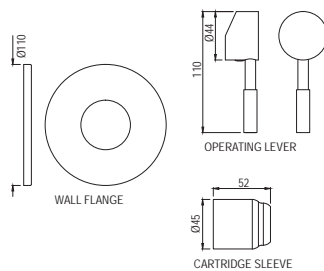

Exposed Part Kit of Single Lever In-wall Manual Valve, 35 mm Cartridge (Compatible In-wall parts ALD-227 or ALD-229 are sold separately)
SOL-CHR-6227K

R 529