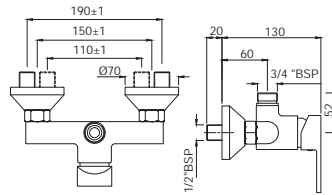

FUSION | FAUCETS

Single Lever | Bath & Shower

Single Lever Shower Mixer with Provision For Connection to Exposed Shower Pipe (SHA-1211N), Wall Mounted
FUS-CHR-29147

R 1719