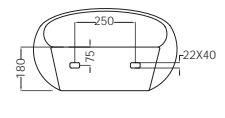

ARC | SANITARYWARE

NEW

R 1523

SIDE VIEW

R 6343

BACK VIEW

R 5763

R 9182