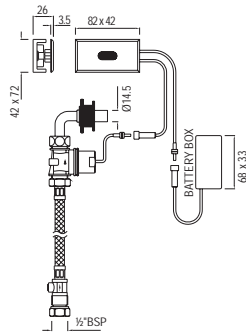

Sensor | Urinal

Sensor Flush Valve for Urinal Complete with Installation Kit (Battery Operated) Suitable for Urinal (URS-WHT-13255)

SNR-CHR-51097	R 3746