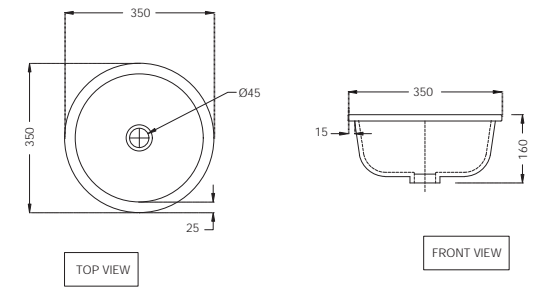

LAS-WHT-91707
Under Counter Basin With Fixing Accessories,
Size: 450x450x170 mm,
Shape: Round