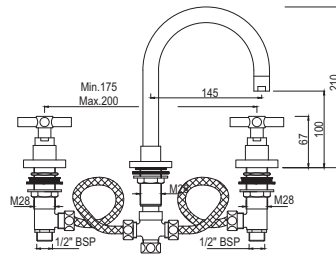

3 hole Basin Mixer without pop-up-waste
SOL-CHR-6189

R 2324