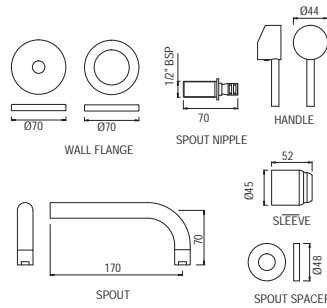

Exposed Parts of Single Lever Built-in In-wall Manual Valve with basin spout, two separate wall flanges, cartridge Sleeve and operating lever (Compatible in-wall parts ALD-233NPSO or ALD-235NPSO are sold separately)
FLR-CHR-5231NK

R 950