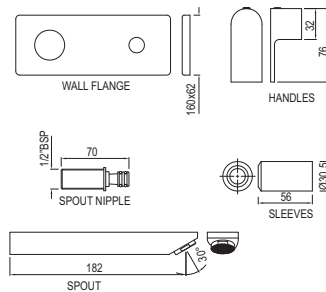

Exposed Parts of In-wall Single Built-in Stop Valve with Basin Spout (Compatible In-Wall part ALD-441 is sold separately)
LYR-CHR-38441K