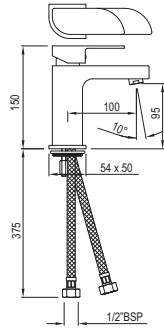

ALIVE | FAUCETS

Single Lever | Basin

Single Lever Basin Mixer without
Popup Waste, with 375mm Long
Braided Hoses

ALI-CHR-85011B	R 1829
ALI-ABR-85011B	R 2926
ALI-ACR-85011B	R 2926
ALI-BCH-85011B	R 2560
ALI-BLM-85011B	R 2560
ALI-GDS-85011B	R 4875
ALI-GLD-85011B	R 5303
ALI-GRF-85011B	R 2926
ALI-SSF-85011B	R 2926
ALI-WHM-85011B	R 2560