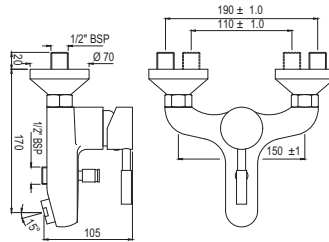

SOLO | FAUCETS

Single Lever | Bath & Shower

Single Lever Bath & Shower Mixer,
Wall Mounted
SOL-CHR-6119

R 2003