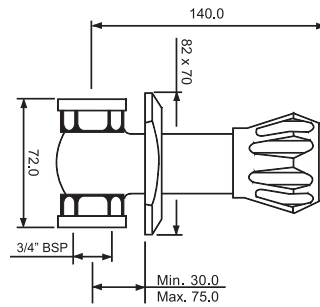

In-wall Stop Valve with Adjustable Wall Flange, Size 20 mm (With Exposed and In-wall parts)
CON-CHR-089KN

R 456