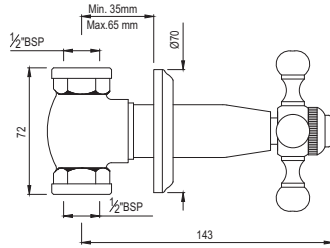

QUEEN'S | FAUCETS

Quarter Turn | Taps

In-wall Stop Valve with Adjustable Wall Flange, Size 15 mm (With Exposed and In-wall parts)

QQT-CHR-7083	R	643
QQT-ABR-7083	R	965
QQT-ACR-7083	R	965
QQT-BCH-7083	R	837
QQT-BLM-7083	R	837
QQT-GDS-7083	R	1336
QQT-GLD-7083	R	1383
QQT-GRF-7083	R	965
QQT-SSF-7083	R	965
QQT-WHM-7083	R	837