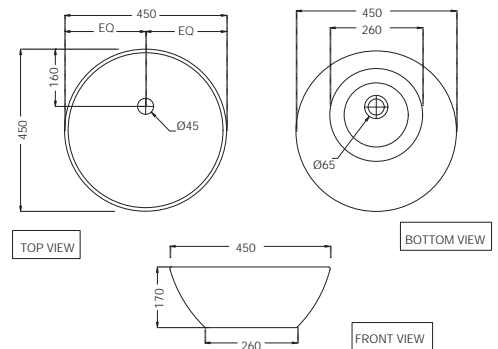

JDR - JAQUAR DESIGNER RANGE

R 1163

R 1233

R 1141

R 2165