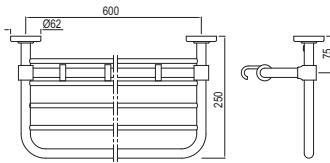

Towel Shelf with Lower Hanger
(Stainless Steel) with Hooks
AHS-CHR-1581H

R 1778