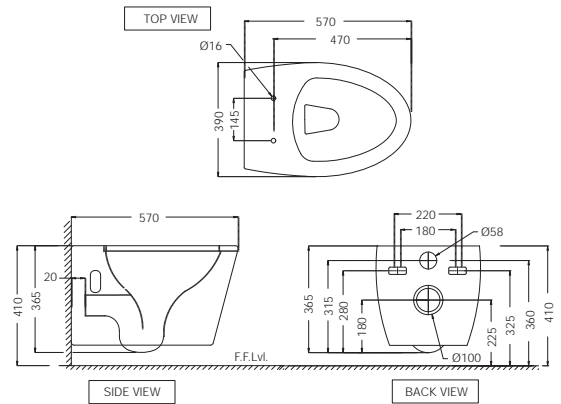

VGS-WHT-81953UF
Rimless Wall Hung WC With UF
Soft Close Seat Cover, Hinges,
Accessories Set,
Size: 390x570x365 mm

R 5405