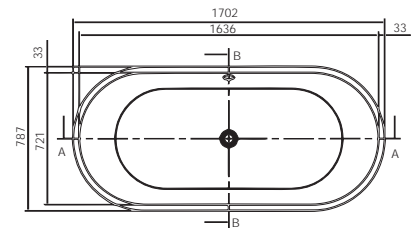

## Specifications

Free standing  
bathtub

Lucite acrylic  
sheet

Overflow  
& wast

Zinc alloy  
legs / feet

A-A

B-B