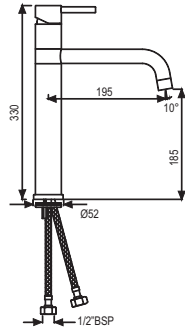

FLORENTINE | FAUCETS

Single Lever | Basin

Single Lever High Neck Basin Mixer with Swivel Spout & 600mm Long Braided Hoses
FLR-CHR-5009B

R 1577