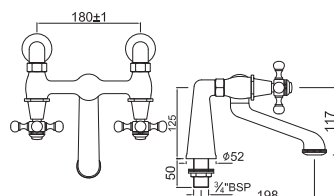

QUEEN'S | FAUCETS

Quarter Turn | Bath & Shower

Shower Mixer with Provision for Connection to Exposed Shower Pipe (SHA-1211NH or SHA-1213) & Hand Shower, Wall Mounted

QQT-CHR-7215	R 2663
QQT-ACR-7215	R 4260

Shower Mixer

QQT-CHR-7209	R 1892
QQT-ABR-7209	R 3028
QQT-ACR-7209	R 3028
QQT-BCH-7209	R 2649
QQT-BLM-7209	R 2649
QQT-GDS-7209	R 5405
QQT-GLD-7209	R 5487
QQT-GRF-7209	R 3028
QQT-SSF-7209	R 3028
QQT-WHM-7209	R 2649

2-way In-wall diverter with built in non return valve (With In-wall & Exposed Parts)

QQT-CHR-7421	R 1464
QQT-ACR-7421	R 2197

Bath Filler

QQT-CHR-7221	R 2961