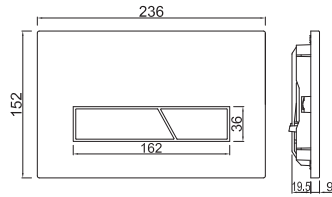

FLUSH PLATES

Control Plate Fusion
JCP-CHR-292415

R 646