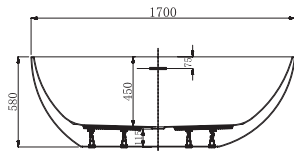

Front View

Cross Section F-F