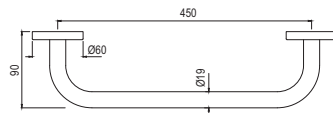

Grab Bar (Stainless Steel) 450mm Long
AHS-CHR-1503

R 646