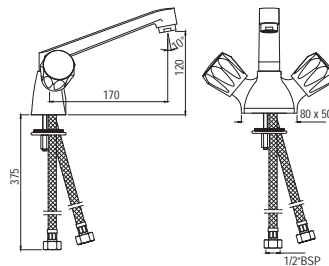

Mono Sink Mixer with Swivel Spout & 375mm Long Braided Hoses