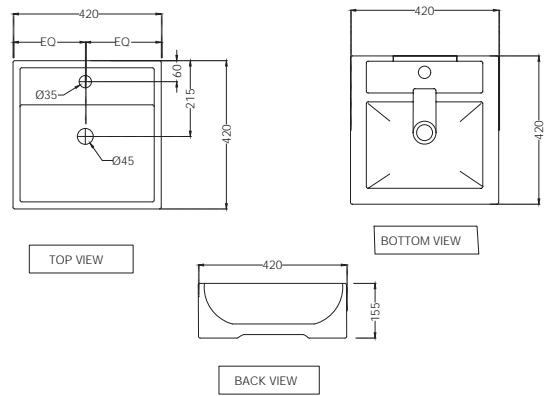

R 1084

CNS-WHT-961UF
Wall Hung WC With UF Soft Close
Seat Cover, Hinges, Accessories
Set, Size: 365x545x360 mm