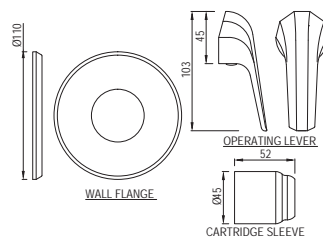

Exposed Part Kit of Single Lever In-wall Manual Valve, 35 mm Cartridge (Compatible In-wall parts ALD-227 or ALD-229 are sold separately) COP-CHR-227KPM

R 439