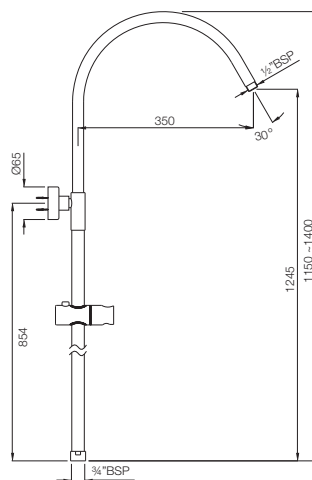

Exposed Shower Pipe for Bath & Shower Mixer Round Shape 25mm dia., Size 1050X350mm with Provision to Adjust Height Upto 250mm & Sliding Holder for Hand Shower

SHA-CHR-1213	R 2305
SHA-ABR-1213	R 3689
SHA-ACR-1213	R 3689
SHA-BCH-1213	R 3227
SHA-BLM-1213	R 3227
SHA-GDS-1213	R 6147
SHA-GLD-1213	R 6685
SHA-GRF-1213	R 3689
SHA-SSF-1213	R 3689
SHA-WHM-1213	R 3227

Chrome
CHR

Antique
Bronze
ABR

Antique
Copper
ACR

Black
Chrome
BCH

Black
Matt
BLM

Gold
Dust
GDS

Full
Gold
GLD

Graphite
GRF

Blush
Gold
BGP

Gold
Bright
GBP

Gold
Matt
GMP

White
Matt
WHM

Stainless
Steel
Finish
SSF