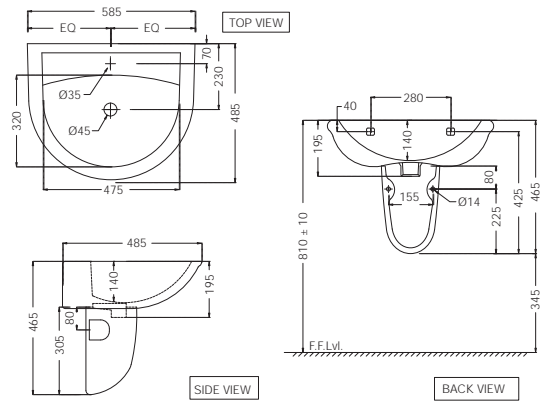

# OPAL | SANITARYWARE

OPS-WHT-15801  
"Wall Hung Basin With  
Fixing Accessories,  
Size: 585x485x195 mm"  
OPS-WHT-15305  
Half Pedestal With Fixing  
Accessories For OPS-WHT-15801

R 1197

R 538

OPS-WHT-15753NP180UFSMZ  
Rimless Bowl With Cistern For  
Coupled WC With UF Soft Close  
Slim Seat Cover, Hinges, Dual Flush  
Cistern Fitting And Fixing  
Accessories Set,  
Size: 380x645x805 mm,  
P Trap- 180 mm