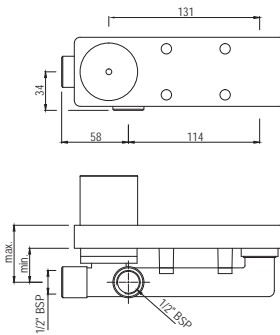

Left Hand Side Operated In-wall Body of Single Lever Built-in Manual Valve for Wall Mounted Basin Mixer (Without Exposed Parts)
ALD-CHR-235N R 1283