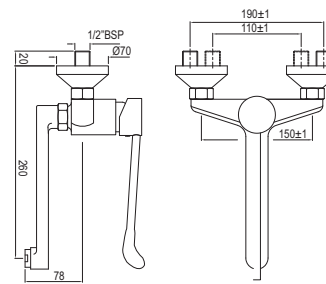

Florentine Single Lever Sink Mixer
with Extended Lever Handle, Wall
Mounted
FLR-CHR-5166

R 1827