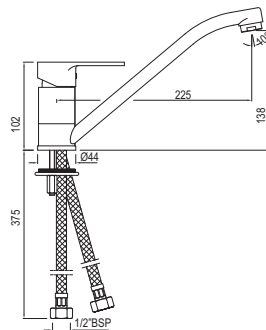

Single Lever Mono Sink Mixer with Swivel Spout & 375mm Long Braided Hoses
LYR-CHR-38173B

R 1778

Quarter Turn | Basin