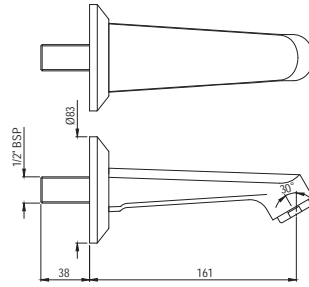

# BATHTUB SPOUTS

Continental

Continental Bath Spout with Wall Flange  
SPJ-CHR-429

R 522

Continental Bath Spout 235mm Long with Wall Flange  
SPJ-CHR-433

R 874

Continental Bath Spout with Diverter  
SPJ-CHR-463