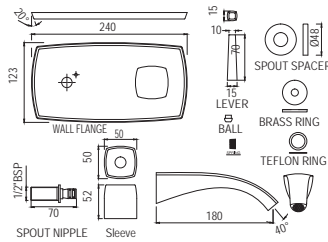

Exposed Parts of Joystick Built-in In-wall Manual Valve with Basin Spout (Compatible In-wall part ARC-87233C is sold separately)

ARC-CHR-87233K	R	2670
ARC-ABR-87233K	R	3986
ARC-ACR-87233K	R	3986
ARC-BCH-87233K	R	2984
ARC-BLM-87233K	R	2984
ARC-GDS-87233K	R	5009
ARC-GLD-87233K	R	6010
ARC-GRF-87233K	R	3986
ARC-SSF-87233K	R	3986
ARC-WHM-87233K	R	2984