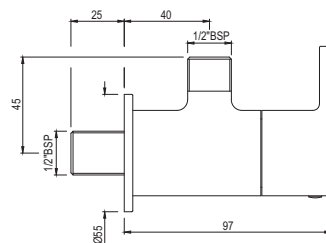

Angle Valve with Wall Flange

FUS-CHR-29053

R 515