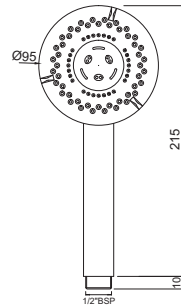

Multifunction 95mm Round Shape Hand Shower with Normal, Soft & Massage Spray
HSH-CHR-1739

R 487