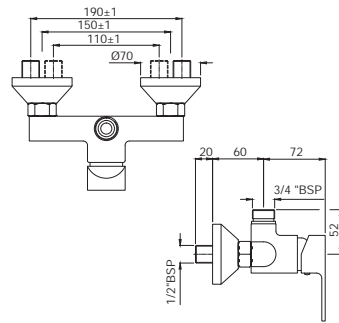

Single Lever Shower Mixer with Provision For Connection to Exposed Shower Pipe (SHA-1211N), Wall Mounted
ARI-CHR-39147

R 1758