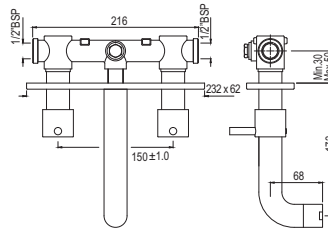

Built-in Two In-wall Stop Valves with Bath Spout (With Exposed and In-wall parts)
FLR-CHR-5435N

R 1984