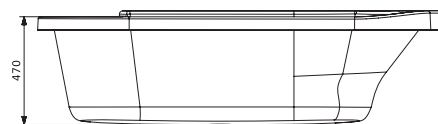

Specifications

PMMA Sheet

PU Green Reinforcement