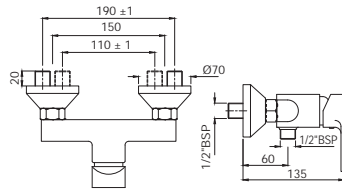

VIGNETTE PRIME | FAUCETS

Single Lever | Bath & Shower

Single Lever Shower Mixer, Wall Mounted
VGP-CHR-81149

R 1620