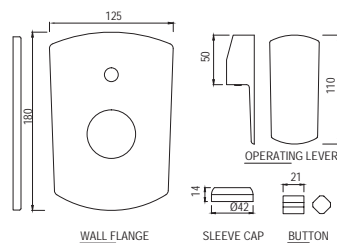

KUBIX PRIME | FAUCETS

Single Lever | Bath & Shower

Single Lever Bath & Shower Mixer, Wall Mounted

KUP-CHR-35119PM	R 4579
KUP-ABR-35119PM	R 7327
KUP-ACR-35119PM	R 7327
KUP-BCH-35119PM	R 6402
KUP-BLM-35119PM	R 6402
KUP-BGP-35119PM	R 6640
KUP-GBP-35119PM	R 7556
KUP-GDS-35119PM	R 11445
KUP-GLD-35119PM	R 12590
KUP-GMP-35119PM	R 7556
KUP-GRF-35119PM	R 7327
KUP-SSF-35119PM	R 7327
KUP-WHM-35119PM	R 6402

Single Lever Bath & Shower Mixer with Shower Kit (1657, 571 & 555) Wall Mounted

KUP-CHR-35119PMSHK	R 5087

Single Lever Shower Mixer, Wall Mounted

KUP-CHR-35149PM	R 2057
KUP-BLM-35149PM	R 2879

Exposed Part Kit of Single Lever In-wall Diverter (Compatible In-wall part ALD-065N is sold separately)

KUP-CHR-35065NKPM	R 670

Single Lever In-wall Diverter (With In-wall & Exposed Parts)

KUP-ABR-35065PM	R 3278
KUP-ACR-35065PM	R 3278
KUP-BCH-35065PM	R 2967
KUP-BLM-35065PM	R 2967
KUP-BGP-35065PM	R 3001
KUP-GBP-35065PM	R 3311
KUP-GDS-35065PM	R 4409
KUP-GLD-35065PM	R 4679
KUP-GMP-35065PM	R 3311
KUP-GRF-35065PM	R 3278
KUP-SSF-35065PM	R 3278
KUP-WHM-35065PM	R 2967

Prices are inclusive of VAT