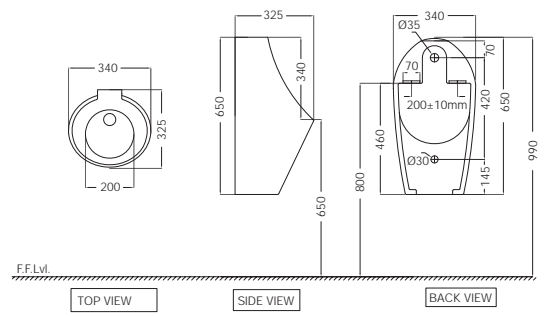

URINALS

URS-WHT-13263
Urinal (Back Inlet) With
Fixing Accessories,
Size: 340x325x650 mm

R 2841