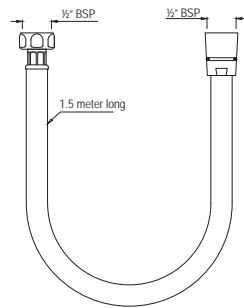

Plastic Coated Shower Hose, 1.5M
SHA-CHR-571

R 303