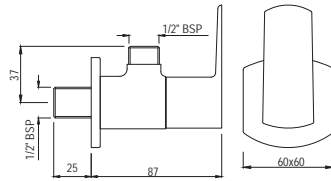

KUBIX PRIME | FAUCETS

Quarter Turn | Taps

Angle Valve with Wall Flange

KUP-CHR-35053PM	R 763
KUP-ABR-35053PM	R 1220
KUP-ACR-35053PM	R 1220
KUP-BCH-35053PM	R 1068
KUP-BLM-35053PM	R 1068
KUP-BGP-35053PM	R 1106
KUP-GBP-35053PM	R 1258
KUP-GDS-35053PM	R 1908
KUP-GLD-35053PM	R 2098
KUP-GMP-35053PM	R 1258
KUP-GRF-35053PM	R 1220
KUP-SSF-35053PM	R 1220
KUP-WHM-35053PM	R 1068