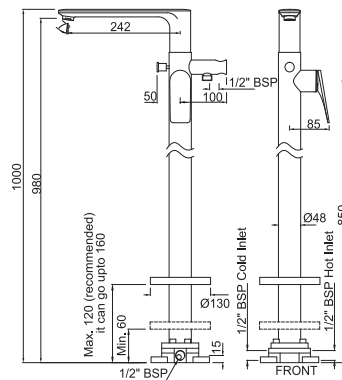

LAGUNA | FAUCETS

Single Lever | Bath & Shower

Disclaimer: Image shown is for illustration purpose only

Exposed Part Kit of Single Lever
Hi Flow In-wall Diverter
(Compatible In-wall part ALD-079N
is sold separately)
LAG-BBC-91079NK

R 1890

Exposed Part Kit of Single Lever
In-wall Manual Valve, 35 mm
Cartridge (Compatible In-wall parts
ALD-227 or ALD-229 are sold
separately)

- LAG-CHR-91227K R 1085
- LAG-BCH-91227K R 1519
- LAG-BLM-91227K R 1519
- LAG-BGP-91227K R 1574
- LAG-GBP-91227K R 1790
- LAG-GMP-91227K R 1790
- LAG-BBC-91227K R 1519
- LAG-BGM-91227K R 1574
- LAG-GMG-91227K R 1790

Exposed Parts of Floor Mounted
Single Lever Bath Mixer with
Provision for Hand Shower, but
without Hand Shower & Shower
Hose (Compatible In-Floor part
ALD-121 is sold separately)

- LAG-CHR-91121K R 22500
- LAG-BCH-91121K R 31500
- LAG-BLM-91121K R 31500
- LAG-BGP-91121K R 32625
- LAG-GBP-91121K R 37125
- LAG-GMP-91121K R 37125
- LAG-BBC-91121K R 31500
- LAG-BGM-91121K R 32625
- LAG-GMG-91121K R 37125

Single Lever | Bidet

Single Lever Bidet Mixer with Popup
Waste & 375mm Long Braided
Hoses

- LAG-CHR-91213B R 3378
- LAG-BLM-91213B R 4730

Prices are inclusive of VAT