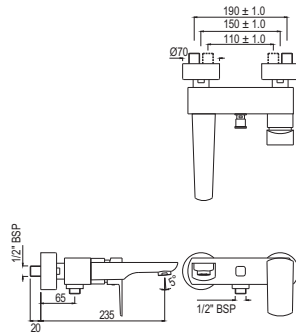

KUBIX PRIME | FAUCETS

Single Lever | Bath & Shower

Single Lever Bath & Shower Mixer, Wall Mounted

KUP-CHR-35119PM	R 4579
KUP-ABR-35119PM	R 7327
KUP-ACR-35119PM	R 7327
KUP-BCH-35119PM	R 6402
KUP-BLM-35119PM	R 6402
KUP-BGP-35119PM	R 6640
KUP-GBP-35119PM	R 7556
KUP-GDS-35119PM	R 11445
KUP-GLD-35119PM	R 12590
KUP-GMP-35119PM	R 7556
KUP-GRF-35119PM	R 7327
KUP-SSF-35119PM	R 7327
KUP-WHM-35119PM	R 6402