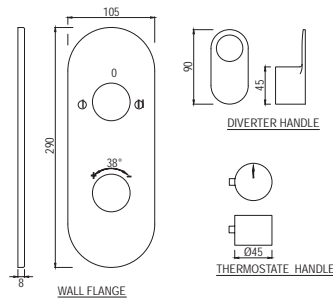

Aquamax Exposed Part Kit of
Thermostatic Shower Mixer with
2-way diverter (Compatible In-wall
Part ALD-681 or ALD-681E are sold
separately)

ORP-CHR-10681KPM R 1717

Aquamax Thermostatic Shower
Mixer with 2-way diverter (With
Exposed and In-wall parts)

ORP-ABR-10681PM	R 9423
ORP-ACR-10681PM	R 9423
ORP-BCH-10681PM	R 8545
ORP-BLM-10681PM	R 8545
ORP-GDS-10681PM	R 12357
ORP-GLD-10681PM	R 13257
ORP-GRF-10681PM	R 9423
ORP-SSF-10681PM	R 9423
ORP-WHM-10681PM	R 8545