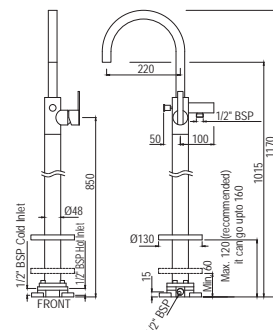

FONTE | FAUCETS

Single Lever | Bath & Shower

Exposed Part Kit of Single Lever
In-wall Diverter (Compatible In-wall
Part ALD-055N is sold separately)
FON-CHR-40055NK

R 600

Exposed Part Kit of Single Lever
In-wall Manual Valve, 35 mm
Cartridge (Compatible In-wall parts
ALD-227 or ALD-229 are sold
separately)
FON-CHR-40227K

R 441

Exposed Parts of Floor Mounted
Single Lever Bath Mixer with
Provision for Hand Shower, but
without Hand Shower & Shower
Hose (Compatible In-Floor part
ALD-121 is sold separately)
FON-CHR-40121K

R 15770

Single Lever | Kitchen

Single Lever Sink Mixer with
Swinging Spout on Upper Side,
Wall Mounted
FON-CHR-40165

R 2206