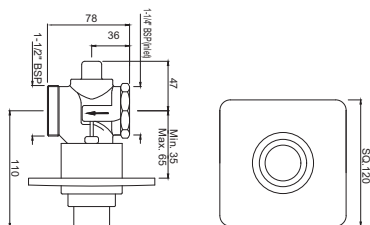

Metropole Dual Flow In-wall Flush Valve, 32mm Size for Western Commode with Square Flange

FLV-CHR-1085NSQ	R	1173
FLV-ABR-1085NSQ	R	1760
FLV-ACR-1085NSQ	R	1760
FLV-BCH-1085NSQ	R	1525
FLV-BLM-1085NSQ	R	1525
FLV-GDS-1085NSQ	R	2183
FLV-GLD-1085NSQ	R	2502
FLV-GRF-1085NSQ	R	1760
FLV-SSF-1085NSQ	R	1760
FLV-WHM-1085NSQ	R	1525