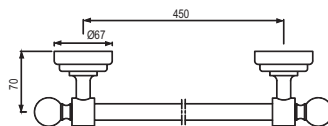

Towel Rail 450mm Long

AQN-CHR-7711A	R 1014
AQN-ABR-7711A	R 1623
AQN-ACR-7711A	R 1623
AQN-BCH-7711A	R 1419
AQN-BLM-7711A	R 1419
AQN-GDS-7711A	R 2713
AQN-GLD-7711A	R 2940
AQN-GRF-7711A	R 1623
AQN-SSF-7711A	R 1623
AQN-WHM-7711A	R 1419