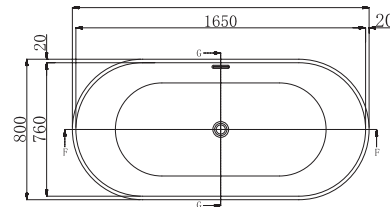

Disclaimer: Pictures shown are for illustration purposes only

Saipan Free Standing Bath Tub
1690x800x445/565mm With Over Flow & Waste

JBT-WHT-FSBT177544X

R 33323

Specifications

Free standing bathtub

Lucite acrylic sheet

Overflow & drain