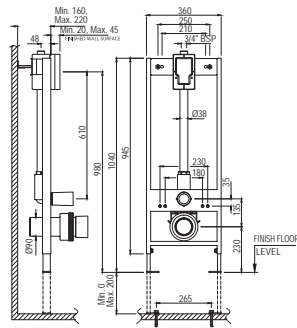

# i-FLUSH

Exposed Part Kit of i-Flush with Dual Flush Push Button Actuation & control stop valve (Compatible concealed parts FLV-1073C or FLV-1075C are sold separately)  
FLV-CHR-1075NK

R 1053

i-Flush 20mm In-wall Body with Floor Mounting Frame, Installation Kit and "P-Type" Drain Pipe Connection Set for Wall Hung WC (without Exposed Actuation Plate Kit)  
FLV-CHR-1075FP