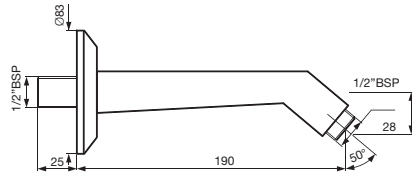

SHOWERS | ACCESSORIES

Wall Mounted Shower Arms

Casted Flat Shape Shower Arm, 190mm Long

SHA-CHR-483	R	417
SHA-ABR-483	R	668
SHA-ACR-483	R	668
SHA-BCH-483	R	584
SHA-BLM-483	R	584
SHA-GDS-483	R	1113
SHA-GLD-483	R	1210
SHA-GRF-483	R	668
SHA-SSF-483	R	668
SHA-WHM-483	R	584