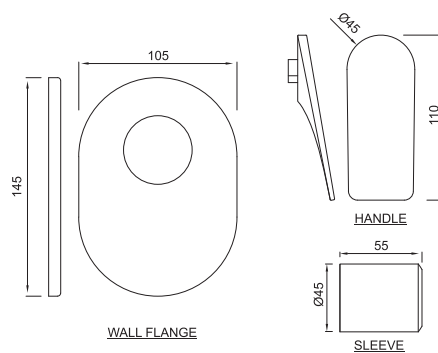

Exposed Part Kit of Single Lever
In-wall Manual Valve, 35 mm
Cartridge (Compatible In-wall parts
ALD-227 or ALD-229 are sold
separately)

- LAG-CHR-91227K R 1085
- LAG-BCH-91227K R 1519
- LAG-BLM-91227K R 1519
- LAG-BGP-91227K R 1574
- LAG-GBP-91227K R 1790
- LAG-GMP-91227K R 1790
- LAG-BBC-91227K R 1519
- LAG-BGM-91227K R 1574
- LAG-GMG-91227K R 1790