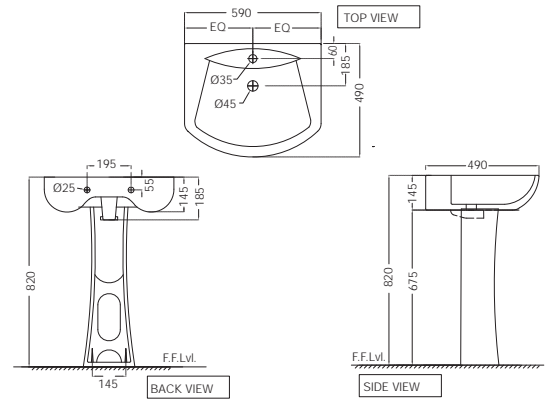

# LYRIC | SANITARYWARE

LYS-WHT-38301  
Full Pedestal For LYS-WHT-38801

R 710

LYS-WHT-38305  
Half Pedestal With Fixing  
Accessories For LYS-WHT-38801

R 500

LYS-WHT-38751P180UFSMZ  
Bowl With Cistern For Coupled WC  
with UF Soft Close Slim Seat Cover,  
Hinges, Dual Flush Cistern Fitting  
And Fixing Accessories,  
Size: 380x655x765 mm,  
P Trap- 180 mm