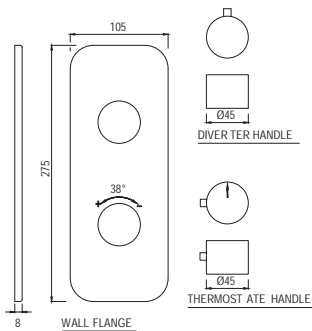

Aquamax Exposed Part Kit of
Thermostatic Shower Mixer with
3-way diverter (Compatible In-wall
Parts ALD-683 or ALD-683E are
sold separately)
ARI-CHR-39683K

R 1758

Florentine