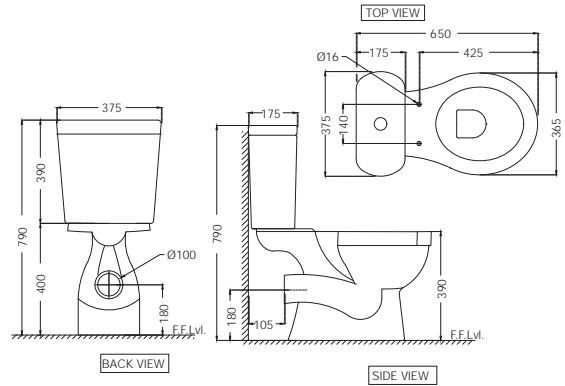

R 3141

SLS-WHT-6851P180PP
Single Piece WC With PP Soft
Close Seat Cover, Hinges, Dual
Flush Cistern Fitting And Fixing
Accessories, Size: 360x640x685
mm, P Trap- 180 mm