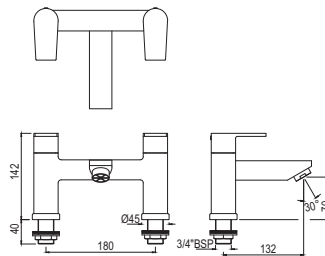

R 2206

Quarter Turn | Bath & Shower

H Type Bath Filler