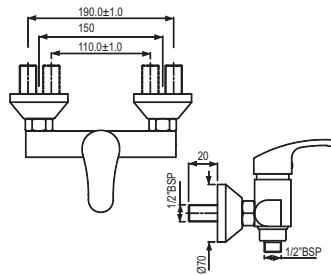

EKO | FAUCETS

Single Lever | Bath & Shower

Single Lever Shower Mixer, Wall Mounted
EKO-CHR-33149

R 1510