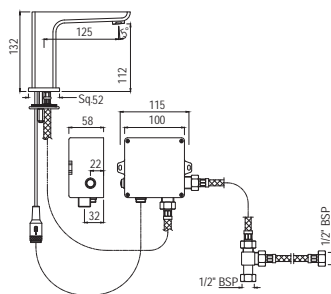

Opal Prime Sensor Faucet for Wash
Basin Deck mounted Complete with
Control Box & Pre-mixed Water
Supply Kit (Battery Operated)

SNR-CHR-15019PMPK	R 3698
SNR-ABR-15019PMPK	R 5917
SNR-ACR-15019PMPK	R 5917
SNR-BCH-15019PMPK	R 5177
SNR-BLM-15019PMPK	R 5177
SNR-GDS-15019PMPK	R 9871
SNR-GLD-15019PMPK	R 10725
SNR-GRF-15019PMPK	R 5917
SNR-SSF-15019PMPK	R 5917
SNR-WHM-15019PMPK	R 5177