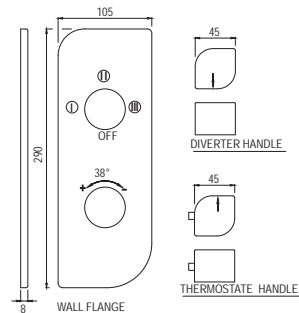

AQUAMAX THERMOSTAT

Alive

Aquamax Exposed Part Kit of
Thermostatic Shower Mixer
(Compatible In-wall parts ALD-661
or ALD-661E are sold separately)

ALI-CHR-85661K R 1790

Aquamax Thermostatic Shower
Mixer (With Exposed and In-wall
parts)

ALI-ABR-85661	R 8826
ALI-ACR-85661	R 8826
ALI-BCH-85661	R 7992
ALI-BLM-85661	R 7992
ALI-GDS-85661	R 11488
ALI-GLD-85661	R 12585
ALI-GRF-85661	R 8826
ALI-SSF-85661	R 8826
ALI-WHM-85661	R 7992

Aquamax Exposed Part Kit of
Thermostatic Shower Mixer with
2-way diverter (Compatible In-wall
Part ALD-681 or ALD-681E are sold
separately)

ALI-CHR-85681K R 1790

Aquamax Thermostatic Shower
Mixer with 2-way diverter (With
Exposed and In-wall parts)

ALI-ABR-85681	R 9541
ALI-ACR-85681	R 9541
ALI-BCH-85681	R 8649
ALI-BLM-85681	R 8649
ALI-GDS-85681	R 12484
ALI-GLD-85681	R 13470
ALI-GRF-85681	R 9541
ALI-SSF-85681	R 9541
ALI-WHM-85681	R 8649

Aquamax Exposed Part Kit of
Thermostatic Shower Mixer with
3-way diverter (Compatible In-wall
Parts ALD-683 or ALD-683E are
sold separately)

ALI-CHR-85683K R 1790

Aquamax Thermostatic Shower
Mixer with 3-way diverter (With
Exposed and In-wall parts)

ALI-ABR-85683	R 9885
ALI-ACR-85683	R 9885
ALI-BCH-85683	R 8966
ALI-BLM-85683	R 8966
ALI-GDS-85683	R 12971
ALI-GLD-85683	R 13897
ALI-GRF-85683	R 9885
ALI-SSF-85683	R 9885
ALI-WHM-85683	R 8966