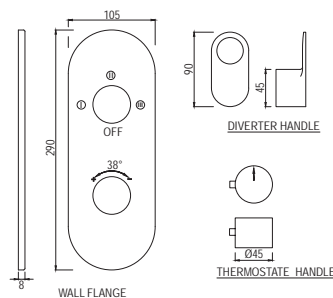

AQUAMAX THERMOSTAT

Ornamix Prime

Aquamax Exposed Part Kit of
Thermostatic Shower Mixer
(Compatible In-wall parts ALD-661
or ALD-661E are sold separately)

ORP-CHR-10661KPM R 1717

Aquamax Thermostatic Shower
Mixer (With Exposed and In-wall
parts)

ORP-ABR-10661PM	R 8708
ORP-ACR-10661PM	R 8708
ORP-BCH-10661PM	R 7889
ORP-BLM-10661PM	R 7889
ORP-GDS-10661PM	R 11360
ORP-GLD-10661PM	R 12371
ORP-GRF-10661PM	R 8708
ORP-SSF-10661PM	R 8708
ORP-WHM-10661PM	R 7889

Aquamax Exposed Part Kit of
Thermostatic Shower Mixer with
2-way diverter (Compatible In-wall
Part ALD-681 or ALD-681E are sold
separately)

ORP-CHR-10681KPM R 1717

Aquamax Thermostatic Shower
Mixer with 2-way diverter (With
Exposed and In-wall parts)

ORP-ABR-10681PM	R 9423
ORP-ACR-10681PM	R 9423
ORP-BCH-10681PM	R 8545
ORP-BLM-10681PM	R 8545
ORP-GDS-10681PM	R 12357
ORP-GLD-10681PM	R 13257
ORP-GRF-10681PM	R 9423
ORP-SSF-10681PM	R 9423
ORP-WHM-10681PM	R 8545

Aquamax Exposed Part Kit of
Thermostatic Shower Mixer with
3-way diverter (Compatible In-wall
Parts ALD-683 or ALD-683E are
sold separately)

ORP-CHR-10683KPM R 1717

Aquamax Thermostatic Shower
Mixer with 3-way diverter (With
Exposed and In-wall parts)

ORP-ABR-10683PM	R 9767
ORP-ACR-10683PM	R 9767
ORP-BCH-10683PM	R 8863
ORP-BLM-10683PM	R 8863
ORP-GDS-10683PM	R 12844
ORP-GLD-10683PM	R 13683
ORP-GRF-10683PM	R 9767
ORP-SSF-10683PM	R 9767
ORP-WHM-10683PM	R 8863