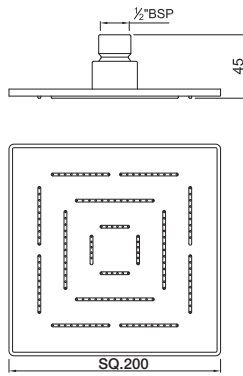

MAZE SHOWERS

Single Function 200X200mm
Square Shape Maze Overhead
Shower, Stainless Steel

OHS-CHR-1619	R 1753
OHS-ABR-1619	R 2805
OHS-ACR-1619	R 2805
OHS-BCH-1619	R 2454
OHS-BLM-1619	R 2454
OHS-BGP-1619PD	R 3101
OHS-GBP-1619PD	R 3529
OHS-GDS-1619	R 5002
OHS-GLD-1619	R 5083
OHS-GMP-1619PD	R 3529
OHS-GRF-1619	R 2805
OHS-SSF-1619	R 2805
OHS-WHM-1619	R 2454