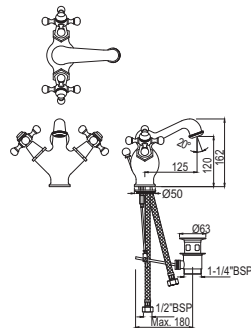

Monoblock Basin Mixer with popup waste & 375mm Long Braided Hoses

QQT-CHR-7169B

R 2523

QQT-ACR-7169B

R 4037

QQT-GLD-7169B

R 7316