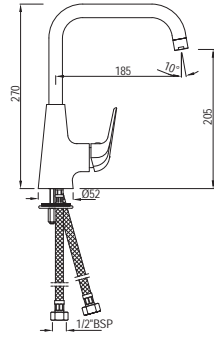

CONTINENTAL PRIME | FAUCETS

Single Lever | Kitchen