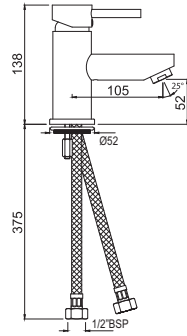

FLORENTINE | FAUCETS

Single Lever | Basin

Single Lever Basin Mixer without
Popup Waste, with 375mm Long
Braided Hoses
FLR-CHR-5001B

R 1279