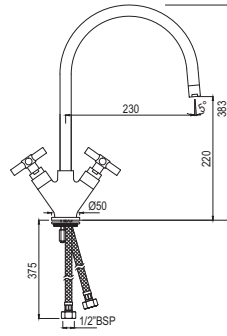

SOLO | FAUCETS

Quarter Turn | Kitchen

Mono Sink Mixer with Swivel Spout
& 375mm Long Braided Hoses
SOL-CHR-6319B

R 1368