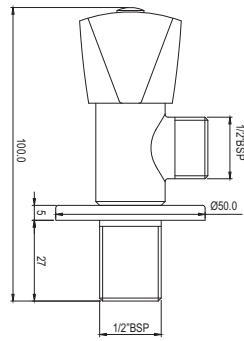

ASTRA | FAUCETS

Quarter Turn | Taps

Angle Valve with Triangular Handle &
Wall Flange
AQT-CHR-3057P

R 157