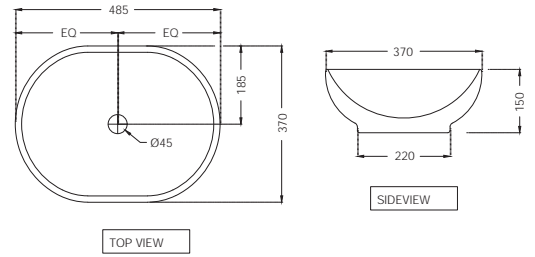

R 878

SLS-WHT-6905
Thin Rim Table Top Basin,
Size: 360x360x120 mm,
Shape - Round