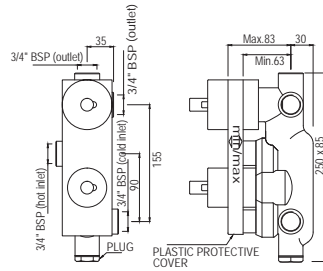

ALLIED

In-Wall Bodies | Bath & Shower

Aquamax In-wall Body of
Thermostatic Shower Mixer with
2-way diverter (Without Exposed
Parts)
ALD-CHR-681 R 5341