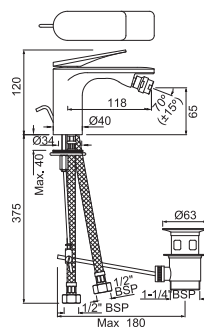

Exposed Parts of Floor Mounted
Single Lever Bath Mixer with
Provision for Hand Shower, but
without Hand Shower & Shower
Hose (Compatible In-Floor part
ALD-121 is sold separately)

- LAG-CHR-91121K R 22500
- LAG-BCH-91121K R 31500
- LAG-BLM-91121K R 31500
- LAG-BGP-91121K R 32625
- LAG-GBP-91121K R 37125
- LAG-GMP-91121K R 37125
- LAG-BBC-91121K R 31500
- LAG-BGM-91121K R 32625
- LAG-GMG-91121K R 37125

Single Lever | Bidet