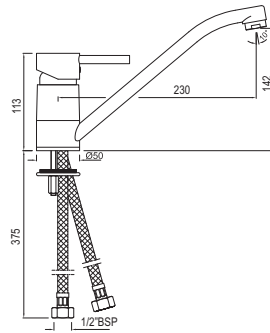

Single Lever Mono Sink Mixer with Swivel Spout & 375mm Long Braided Hoses
FLR-CHR-5173B

R 1354