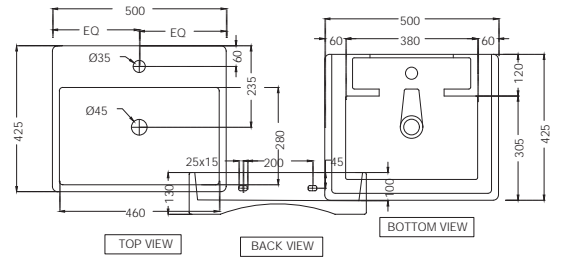

R 2410

FLS-WHT-5953UF5M
Rimless Wall Hung WC With
UF Soft Close Slim Seat Cover,
Hinges, Accessories Set,
Size: 355x555x370 mm