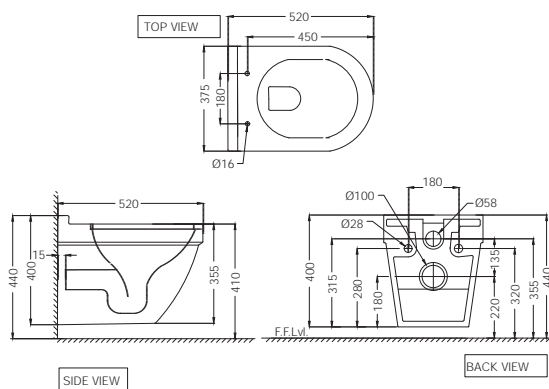

# SOLO | SANITARYWARE

**SLS-BLM-6953BIUFSM**  
Rimless, Blind Installation Wall Hung  
WC In Black Matt With UF Soft  
Close Slim Seat Cover, Hinges And  
Accessories Set,  
Size: 375x520x400 mm

R 4143

**SLS-WHM-6953BIUFSM**  
Rimless, Blind Installation Wall Hung  
WC In White Matt With UF Soft  
Close Slim Seat Cover, Hinges And  
Accessories Set,  
Size: 375x520x400 mm