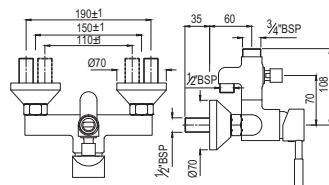

Single Lever Shower Mixer with
Provision For Connection to
Exposed Shower Pipe
(SHA-1211NH or SHA-1213) &
Hand Shower, Wall Mounted
SOL-CHR-6145

R 1799