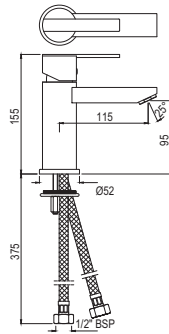

FONTE | FAUCETS

Single Lever | Basin

Single Lever Extended Basin Mixer (Height-95mm) without Popup Waste, with 375mm Long Braided Hoses
FON-CHR-40023B

R 1808