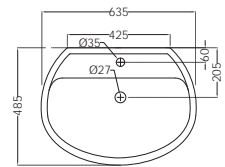

ARC | SANITARYWARE

NEW

R 1523

SIDE VIEW

R 6343

TOP VIEW

R 5763

R 9182