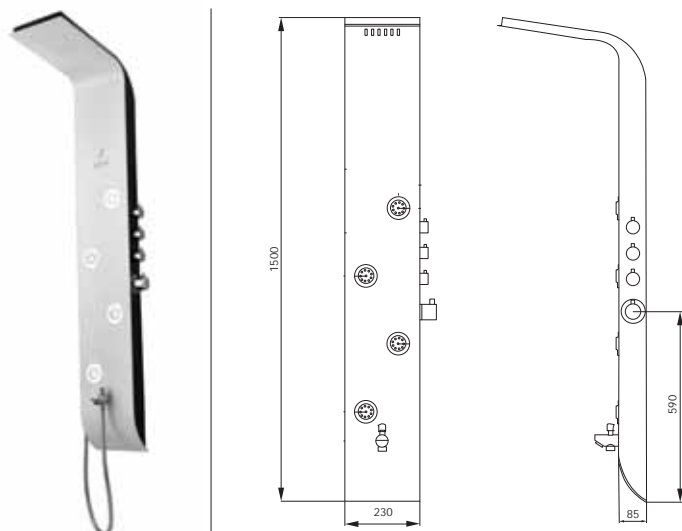

CURVE NEO 1500 x 230 mm

NEW

Disclaimer: Pictures shown are for illustration purposes only

JPL-WHT-TMCRVNEO

R 10014

Curve Neo Shower Panel 1500x230 mm In White Aluminium Finish

Specifications

Dual tone aluminium body

Inbuilt ABS top shower with 60 nozzles

2 Moveable ABS body massage jets

Hand shower with flexible hose

Brass Spout

Thermostatic mixer with diverter

40cm stainless steel braided hose

Minimum water pressure required 2 bar