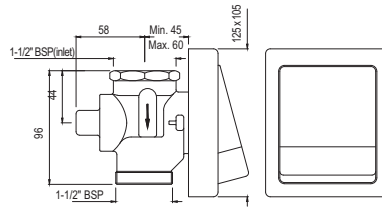

Metropole Dual Flow In-wall Flush Valve, 40mm Size for Western Commode with Rectangular Dual Flush Plate
FLV-CHR-1089DFP

R 1778