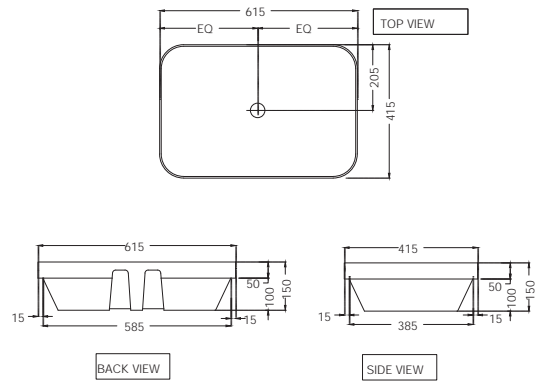

R 1257

DRS-WHT-37953BIUFMS  
Rimless, Blind Installation Wall Hung  
WC With UF Soft Close Slim Seat  
Cover, Hinges And Accessories Set,  
Size: 355x525x380 mm

R 5107