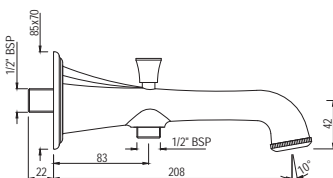

Queen's Prime Bath Spout with Diverter & Wall Flange