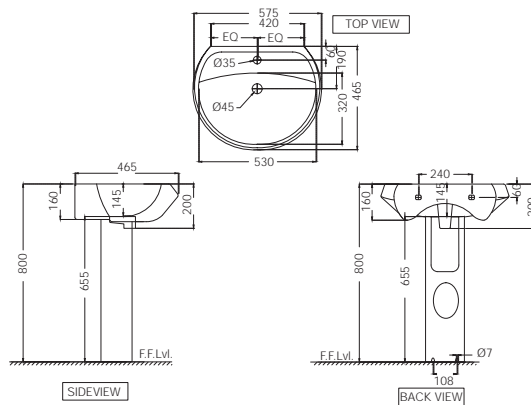

SOLO | SANITARYWARE

SLS-BLM-6953BIUFSM
Rimless, Blind Installation Wall Hung
WC In Black Matt With UF Soft
Close Slim Seat Cover, Hinges And
Accessories Set,
Size: 375x520x400 mm

R 4143

SLS-WHM-6953BIUFSM
Rimless, Blind Installation Wall Hung
WC In White Matt With UF Soft
Close Slim Seat Cover, Hinges And
Accessories Set,
Size: 375x520x400 mm

R 4143

SLS-WHT-6153
Blind Installation Wall Hung Bidet
With Accessories Set,
Size: 360x515x360 mm

R 3816

SLS-WHT-6801
"Wall Hung Basin With Fixing
Accessories,
Size: 575x465x200 mm"
SLS-WHT-6301
Full Pedestal For SLS-WHT-6801

R 1084

R 626