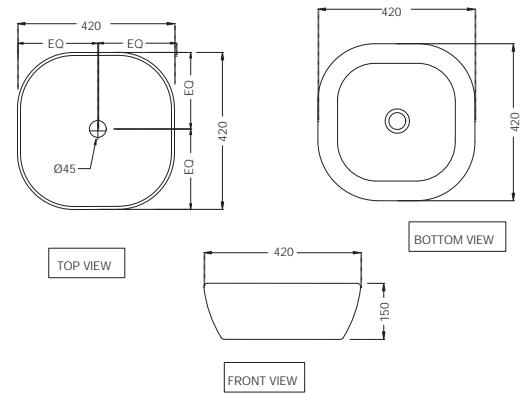

R 1419

JDS-WHT-25935
Table Top Basin,
Size: 460x460x170 mm