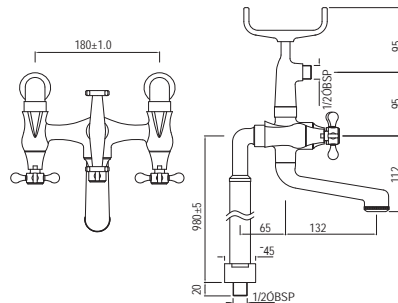

Shower Mixer

QQP-CHR-7209PM	R 1909
QQP-ABR-7209PM	R 3054
QQP-ACR-7209PM	R 3054
QQP-BCH-7209PM	R 2672
QQP-BLM-7209PM	R 2672
QQP-GDS-7209PM	R 5092
QQP-GLD-7209PM	R 5536
QQP-GRF-7209PM	R 3054
QQP-SSF-7209PM	R 3054
QQP-WHM-7209PM	R 2672