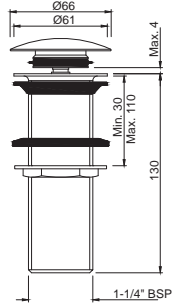

Click Clack Basin Waste with 130mm Height, UnSlotted

ALD-CHR-727L130	R	437
ALD-ABR-727L130	R	700
ALD-ACR-727L130	R	700
ALD-BCH-727L130	R	612
ALD-BLM-727L130	R	612
ALD-BGP-727L130	R	634
ALD-GBP-727L130	R	722
ALD-GDS-727L130	R	1166
ALD-GLD-727L130	R	1269
ALD-GMP-727L130	R	722
ALD-GRF-727L130	R	700
ALD-SSF-727L130	R	700
ALD-WHM-727L130	R	612