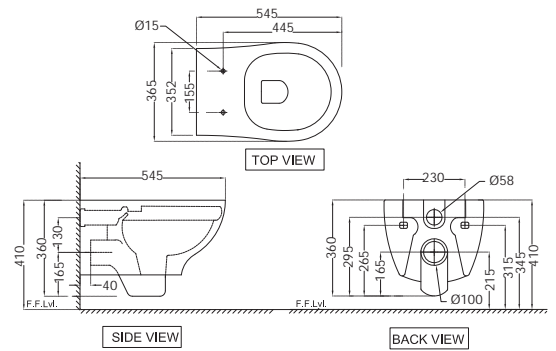

R 2801

CNS-WHT-963UFMS
Rimless Wall Hung WC With
UF Soft Close Slim Seat Cover,
Hinges, Accessories Set,
Size: 380x515x360 mm