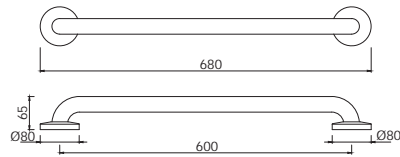

ACCESSORIES (FOR DISABLED-FRIENDLY BATHROOMS)

White Epoxy

Grab Bar 692mm Long
WAC-WHT-BR0600

R 1371