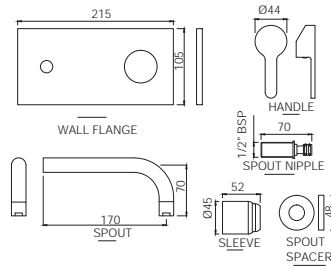

FUSION | FAUCETS

Single Lever | Basin

Exposed Parts of Single Lever Built-in In-wall Manual Valve with Basin Spout (Compatible in-wall parts ALD-233N or ALD-235N are sold separately)
FUS-CHR-29233NK R 1096

Single Lever | Bath & Shower