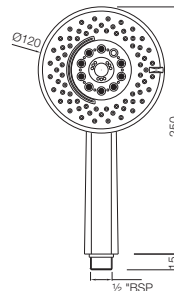

Multifunction 120mm Round Shape Hand Shower with Normal, Soft, Massage & Cascade Spray
HSH-CHR-1731

R 874