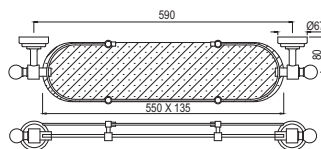

AQN-CHR-7761	R 670
AQN-ABR-7761	R 1073
AQN-ACR-7761	R 1073
AQN-BCH-7761	R 938
AQN-BLM-7761	R 938
AQN-GDS-7761	R 1790
AQN-GLD-7761	R 1944
AQN-GRF-7761	R 1073
AQN-SSF-7761	R 1073
AQN-WHM-7761	R 938

Glass Shelf 550mm Long