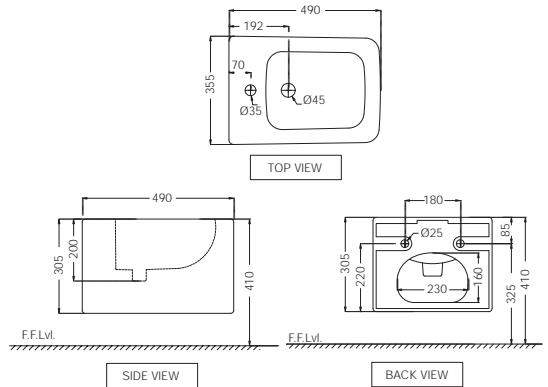

KUS-WHT-35401N R 6951
Floor Standing Basin With
Fixing Accessories,
Size: 510x460x860 mm