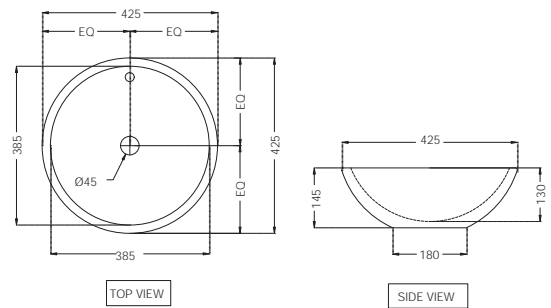

R 6552

**ONS-WHT-10801**  
 Wall Hung Integrated Basin With  
 Fixing Accessories,  
 Size: 495x440x365 mm

R 3219

**ONS-WHT-10901**  
 "Table Top Basin,  
 Size: 425x425x145 mm"

R 1481

**ONS-WHT-10953BIUFSM**  
 Rimless, Blind Installation Wall Hung  
 WC With UF Soft Close Slim Seat  
 Cover, Hinges, Accessories Set,  
 Size: 370x490x365 mm