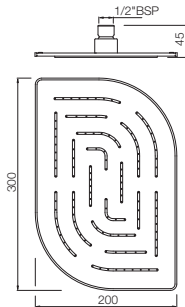

MAZE SHOWERS

Single Function 200x300mm Round Edge & Rectangular Head Alive Maze Overhead Shower, Stainless Steel

OHS-CHR-85859M	R	2708
OHS-ABR-85859M	R	4332
OHS-ACR-85859M	R	4332
OHS-BCH-85859M	R	3791
OHS-BLM-85859M	R	3791
OHS-GDS-85859M	R	7736
OHS-GLD-85859M	R	7853
OHS-GRF-85859M	R	4332
OHS-SSF-85859M	R	4332
OHS-WHM-85859M	R	3791