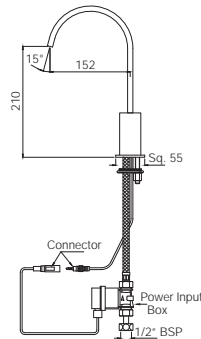

Sensor Faucet for Wash Basin in Rectangular Shape Deck Mounted Complete with Control Box (Battery Operated)

SNR-CHR-51033	R	4145