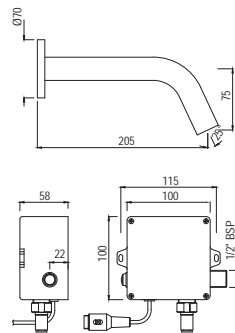

Blush Wall Mounted Sensor faucet
with Control Box (Battery Operated)

- SNR-CHR-51443 R 3620
- SNR-ABR-51443 R 5792
- SNR-ACR-51443 R 5792
- SNR-BCH-51443 R 5068
- SNR-BLM-51443 R 5068
- SNR-GDS-51443 R 9663
- SNR-GLD-51443 R 10498
- SNR-GRF-51443 R 5792
- SNR-SSF-51443 R 5792
- SNR-WHM-51443 R 5068