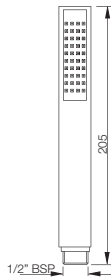

Single Function 27X27mm Square Shape Hand Shower

HSH-CHR-35537	R	373