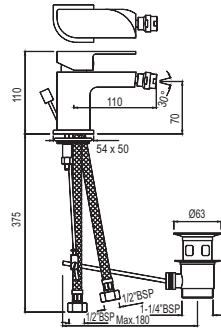

# ALIVE | FAUCETS

Single Lever | Bidet

Single Lever Bidet Mixer with Popup Waste & 375mm Long Braided Hoses

ALI-CHR-85213B

R 2305

Quarter Turn | Taps

Bib Tap with Wall Flange

ALI-CHR-85037