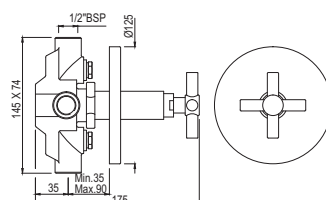

2-way In-wall diverter with built in
non return valve (With In-wall &
Exposed Parts)

SOL-CHR-6421

R 1354