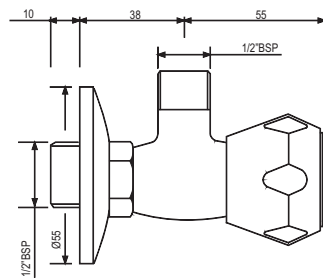

Angle Valve with Wall Flange

AQT-CHR-3053

R 215