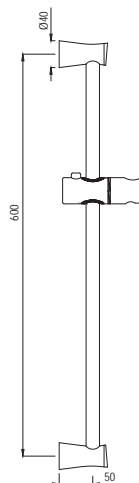

Slide Rail 24mm dia. & 600mm with Soap Dish

|               |   |      |
|---------------|---|------|
| SHA-CHR-1189N | R | 608  |
| SHA-ABR-1189N | R | 972  |
| SHA-ACR-1189N | R | 972  |
| SHA-BCH-1189N | R | 851  |
| SHA-BLM-1189N | R | 851  |
| SHA-GDS-1189N | R | 1737 |
| SHA-GLD-1189N | R | 1763 |
| SHA-GRF-1189N | R | 972  |
| SHA-SSF-1189N | R | 972  |
| SHA-WHM-1189N | R | 851  |