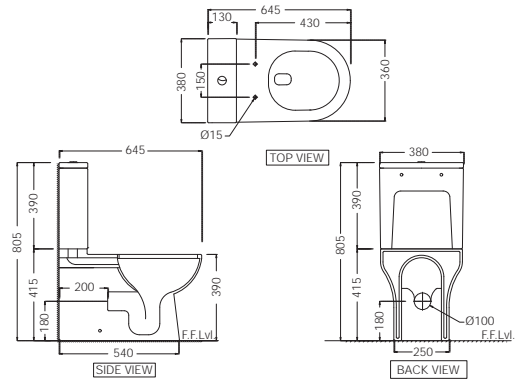

R 4912

OPS-WHT-15753P180UFSMZ
Rimless Bowl With Cistern For
Coupled WC With UF Soft Close
Slim Seat Cover, Hinges, Dual
Flush Cistern Fitting And
Fixing Accessories,
Size: 390x620x825 mm,
P Trap- 180 mm