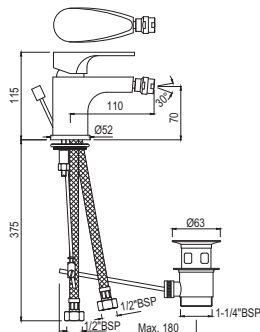

Single Lever | Bidet

Single Lever Bidet Mixer with Pop-up Waste & 375mm Long Braided Hoses

|                |        |
|----------------|--------|
| VGP-CHR-81213B | R 2225 |
|----------------|--------|