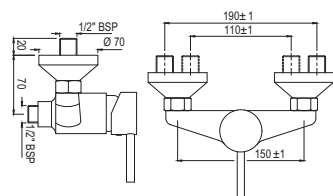

Single Lever Shower Mixer, Wall Mounted
FLR-CHR-5149

R 1431