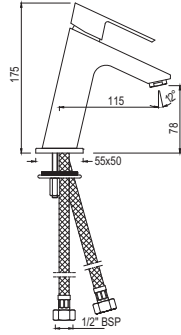

LYRIC | FAUCETS

Single Lever | Basin

Single Lever Basin Mixer without
Popup Waste, with 375mm Long
Braided Hoses
LYR-CHR-38001B

R 1719