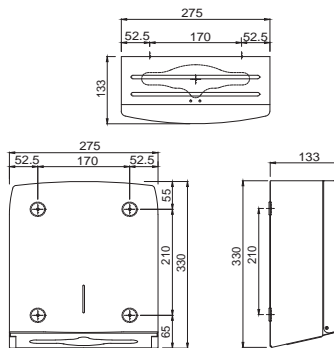

Paper Towel Dispenser - Towels with c/z Folds - Wall Mounted

Paper Towel Dispensers Towels
With C / Z Folds - Wall Mounted,
Capacity: 400-600 C / Z towels,
Material: AISI 304 Stainless Steel,
Finish: Satin
PTD-SAP-DT0106CS

R 2524

ACCESSORIES (FOR DISABLED-FRIENDLY BATHROOMS)