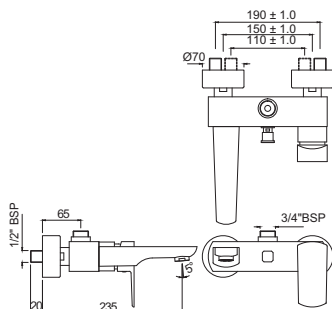

Exposed Parts of Single Lever
Built-in In-wall Manual Valve with
Basin Spout (Compatible in-wall
parts ALD-233N or ALD-235N are
sold separately)

KUP-CHR-35233NKPM	R 1497
KUP-ABR-35233NKPM	R 2726
KUP-ACR-35233NKPM	R 2726
KUP-BCH-35233NKPM	R 2295
KUP-BLM-35233NKPM	R 2295
KUP-BGP-35233NKPM	R 2370
KUP-GBP-35233NKPM	R 2801
KUP-GDS-35233NKPM	R 3851
KUP-GLD-35233NKPM	R 4603
KUP-GMP-35233NKPM	R 2801
KUP-GRF-35233NKPM	R 2726
KUP-SSF-35233NKPM	R 2726
KUP-WHM-35233NKPM	R 2295

Single Lever | Bath & Shower