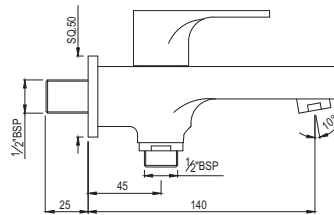

VIGNETTE PRIME | FAUCETS

Quarter Turn | Taps

2-Way Bib Tap with Wall Flange

VGP-CHR-81041

R 816