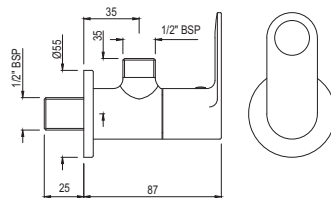

Angle Valve with Wall Flange

ORP-CHR-10053PM

R 448

**ONS-WHT-10753P180UFSMZ**  
 Rimless Bowl With Cistern For  
 Coupled WC With UF Soft Close  
 Slim Seat Cover, Hinges, Dual Flush  
 Cistern Fitting, Fixing Accessories,  
 Size: 390x645x845 mm,  
 P Trap- 180 mm