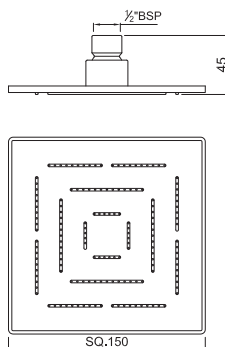

MAZE SHOWERS

Single Function 240mm Round Shape Maze Overhead Shower, Stainless Steel

OHS-CHR-1623	R 2115
OHS-ABR-1623	R 3383
OHS-ACR-1623	R 3383
OHS-BCH-1623	R 2961
OHS-BLM-1623	R 2961
OHS-BGP-1623PD	R 3833
OHS-GBP-1623PD	R 4362
OHS-GDS-1623	R 6041
OHS-GLD-1623	R 6133
OHS-GMP-1623PD	R 4362
OHS-GRF-1623	R 3383
OHS-SSF-1623	R 3383
OHS-WHM-1623	R 2961

Single Function 300mm Round Shape Maze Overhead Shower, Stainless Steel

OHS-CHR-1633	R 3318
OHS-ABR-1633	R 5310
OHS-ACR-1633	R 5310
OHS-BCH-1633	R 4645
OHS-BLM-1633	R 4645
OHS-BGP-1633PD	R 6207
OHS-GBP-1633PD	R 7063
OHS-GDS-1633	R 8860
OHS-GLD-1633	R 9623
OHS-GMP-1633PD	R 7063
OHS-GRF-1633	R 5310
OHS-SSF-1633	R 5310
OHS-WHM-1633	R 4645

Single Function 340X220mm Oval Shape Maze Overhead Shower, Stainless Steel

OHS-CHR-1635	R 2930
OHS-ABR-1635	R 4689
OHS-ACR-1635	R 4689
OHS-BCH-1635	R 4103
OHS-BLM-1635	R 4103
OHS-GDS-1635	R 8371
OHS-GLD-1635	R 8498
OHS-GRF-1635	R 4689
OHS-SSF-1635	R 4689
OHS-WHM-1635	R 4103

Single Function 150X150mm Square Shape Maze Overhead Shower, Stainless Steel

OHS-CHR-1605	R 1243
OHS-ABR-1605	R 1988
OHS-ACR-1605	R 1988
OHS-BCH-1605	R 1740
OHS-BLM-1605	R 1740
OHS-GDS-1605	R 3560
OHS-GLD-1605	R 3603
OHS-GRF-1605	R 1988
OHS-SSF-1605	R 1988
OHS-WHM-1605	R 1740

Prices are inclusive of VAT