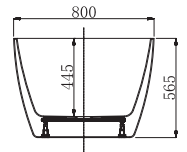

Disclaimer: Pictures shown are for illustration purposes only

Saipan Free Standing Bath Tub
1690x800x445/565mm With Over Flow & Waste

JBT-WHT-FSBT177544X

R 33323

Specifications

Free standing bathtub

Lucite acrylic sheet

Overflow & drain