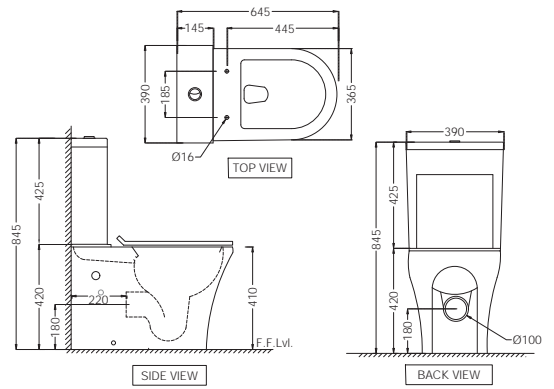

ONS-WHT-10753P180UFSMZ
Rimless Bowl With Cistern For
Coupled WC With UF Soft Close
Slim Seat Cover, Hinges, Dual Flush
Cistern Fitting, Fixing Accessories,
Size: 390x645x845 mm,
P Trap- 180 mm

R 6552