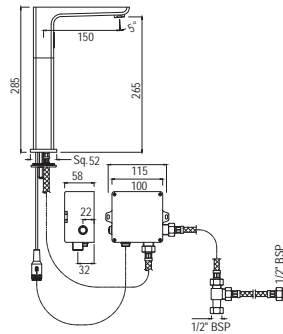

Kubix Prime High Neck Sensor
Faucet for Wash Basin Deck
mounted Complete with Control
Box & Pre-mixed Water Supply Kit
(Battery Operated)

SNR-CHR-35017PMPK	R 4481
SNR-ABR-35017PMPK	R 7170
SNR-ACR-35017PMPK	R 7170
SNR-BCH-35017PMPK	R 6273
SNR-BLM-35017PMPK	R 6273
SNR-GDS-35017PMPK	R 11958
SNR-GLD-35017PMPK	R 12995
SNR-GRF-35017PMPK	R 7170
SNR-SSF-35017PMPK	R 7170
SNR-WHM-35017PMPK	R 6273