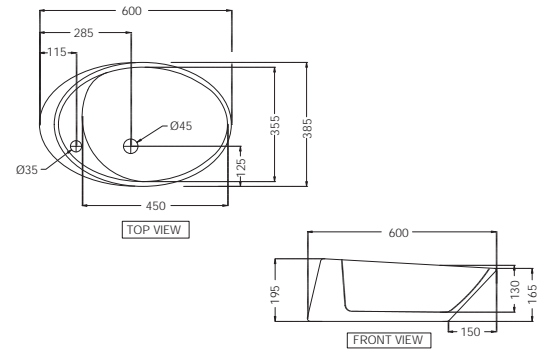

VGS-WHT-81931N
"Table Top Basin,
Size: 600x385x195 mm"

R 2186