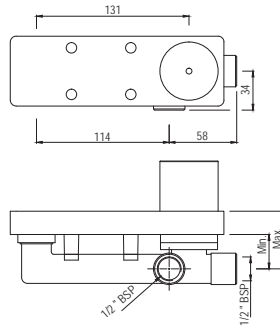

ALLIED

In-Wall Bodies | Basin

In-wall Body of Single Lever Built-in Manual Valve for Wall Mounted Basin Mixer (Without Exposed Parts)
ALD-CHR-233N R 1322