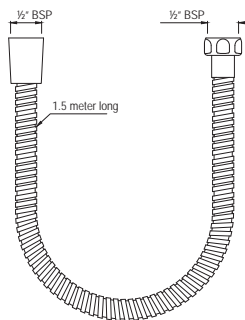

Shower Tubes