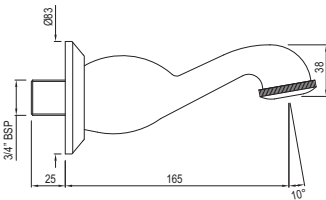

# BATHTUB SPOUTS

Fusion

Fusion Bath Spout with Diverter & Wall Flange  
SPJ-CHR-29463

R 824

Queen's

Queen's Bath Spout with Wall Flange

|              |   |      |
|--------------|---|------|
| SPJ-CHR-7429 | R | 775  |
| SPJ-ABR-7429 | R | 1240 |
| SPJ-ACR-7429 | R | 1240 |
| SPJ-BCH-7429 | R | 1084 |
| SPJ-BLM-7429 | R | 1084 |
| SPJ-GDS-7429 | R | 2066 |
| SPJ-GLD-7429 | R | 2247 |
| SPJ-GRF-7429 | R | 1240 |
| SPJ-SSF-7429 | R | 1240 |
| SPJ-WHM-7429 | R | 1084 |