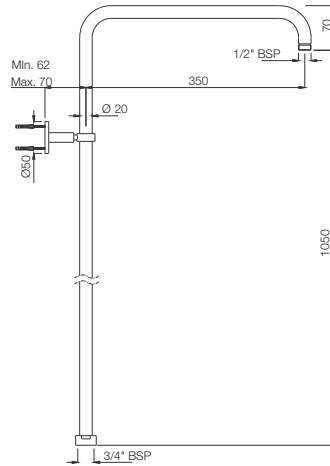

SHOWERS | ACCESSORIES

Exposed Shower Pipes

Exposed Shower Pipe L-Type in Round Shape 20mm, Size 1120X410mm (for Connecting Overhead Shower)

SHA-CHR-1211N	R 912
SHA-ABR-1211N	R 1459
SHA-ACR-1211N	R 1459
SHA-BCH-1211N	R 1277
SHA-BLM-1211N	R 1277
SHA-BGP-1211NPD	R 1323
SHA-GBP-1211NPD	R 1505
SHA-GDS-1211N	R 2645
SHA-GLD-1211N	R 2645
SHA-GMP-1211NPD	R 1505
SHA-GRF-1211N	R 1459
SHA-SSF-1211N	R 1459
SHA-WHM-1211N	R 1277