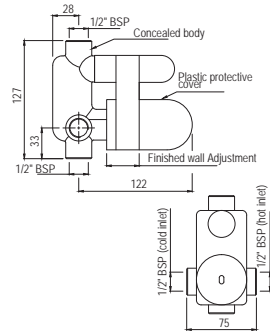

ARC | FAUCETS

Single Lever | Bath & Shower

In-wall Body of Joystick Diverter
with 40mm Cartridge (Without
Exposed Parts)
ARC-CHR-87065C

R 1632