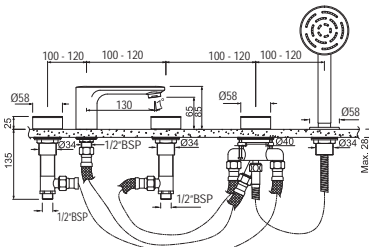

5-Hole Bath & Shower Mixer, Deck Mounted

- LAG-CHR-91287 R 9587
- LAG-BCH-91287 R 12463
- LAG-BLM-91287 R 12463
- LAG-BGP-91287 R 12943
- LAG-GBP-91287 R 14860
- LAG-GMP-91287 R 14860
- LAG-BBC-91287 R 12463
- LAG-BGM-91287 R 12943
- LAG-GMG-91287 R 14860

Quarter Turn | Taps

Disclaimer: Image shown is for illustration purpose only