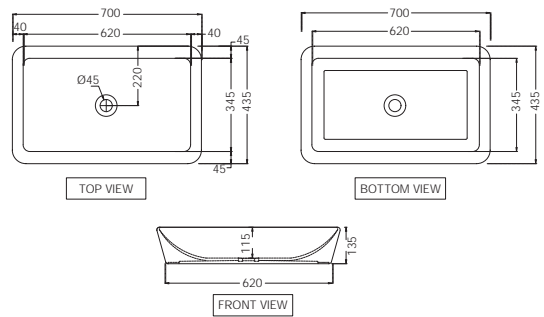

R 1631

ARS-WHT-39951UF5M  
Wall Hung WC With UF Soft Close  
Slim Seat Cover, Hinges,  
Accessories Set,  
Size: 360x580x360 mm

R 4034

**ARS-WHT-39953BIUFSM**  
Rimless, Blind Installation Wall Hung  
WC With UF Soft Close Slim Seat  
Cover, Hinges, Accessories Set,  
Size: 345x495x365 mm