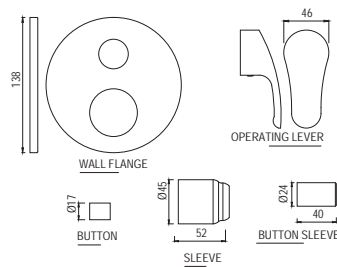

Exposed Part Kit of Single Lever In-wall Diverter (Compatible In-wall Part ALD-055N is sold separately)
EKO-CHR-33055NK

R 501