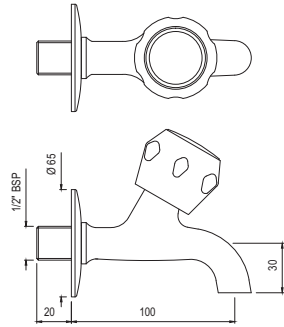

# ASTRA | FAUCETS

Quarter Turn | Taps

Bib Tap with Wall Flange

AQT-CHR-3047

R 304

Bib Tap with Nozzle

AQT-CHR-3049

R 322