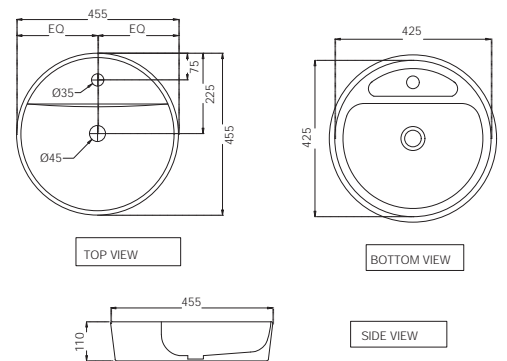

# JDR - JAQUAR DESIGNER RANGE

JDS-WHT-25937  
Thin Rim Table Top Basin,  
Size: 500x380x120 mm,  
Shape - Oval

R 2245

JDS-WHT-25939  
Thin Rim Table Top Basin,  
Size: 455x455x110 mm,  
Shape - Round

R 1958