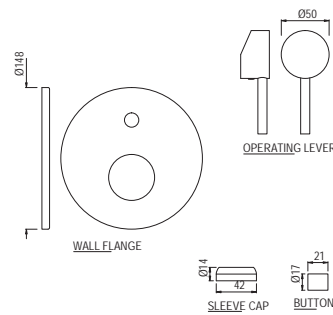

Exposed Part Kit of Single Lever In-wall Diverter (Compatible In-wall part ALD-065N is sold separately)
FLR-CHR-5065NK

R 493