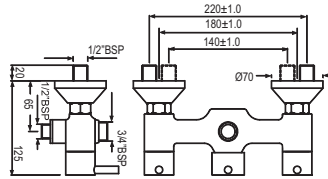

FLORENTINE | FAUCETS

Quarter Turn | Bath & Shower

Shower Mixer with Provision for Connection to Exposed Shower Pipe (SHA-1211NH or SHA-1213) & Hand Shower, Wall Mounted
FLR-CHR-5215N

R 2165