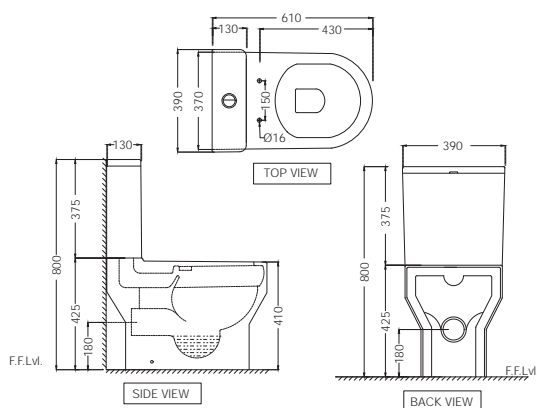

DIS-WHT-93753P180UF R 4813
Rimless Bowl For Coupled WC With
UF Soft Close Seat Cover,
Hinges, Fixing Accessories,
Size: 390x610x800 mm,
P Trap- 180 mm
DIS-WHT-93201 R 2087
Cistern With Dual Flush Cistern
Fitting For 93753P180UF