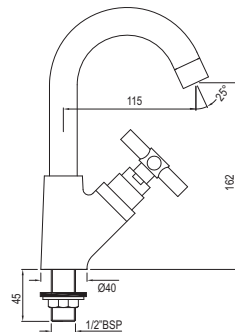

Sink Pillar Tap with Angular Knob &
Swivel Spout
SOL-CHR-6359