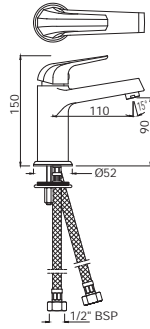

CONTINENTAL PRIME | FAUCETS

Single Lever | Basin

Single Lever Basin Mixer without
Popup Waste, with 375mm Long
Braided Hoses

COP-CHR-001BPM

R 986