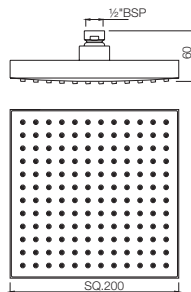

Single Function 200X200mm
Square Shape Overhead Shower
OHS-CHR-35497

R 874