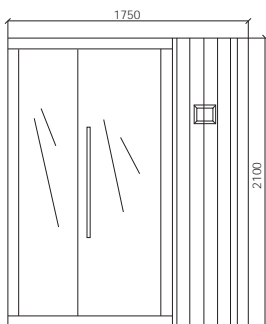

KUBIX 1750 x 1200 x 2100mm

Disclaimer: Pictures shown are for illustration purposes only

Jaquar Kubix Sauna 1750x1200x2100mm (2-3 Seater), Stove Heater, Wood-Hemlock, Led Light, Usb Connector, Mp3 Player (2-3 Seater)

JSA-NAW-T16120

R 107490

Specifications

Wood finish hemlock

Chromotherapy

Stove heater 4.5 kw with frame

2 pcs. s shape backrest

Thermometer

Hygrometer

Sandglass timer

Bluetooth & two Speakers