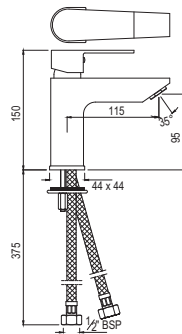

Single Lever Extended Basin Mixer (Height-95mm) without Pop-up Waste, with 375mm Long Braided Hoses
ARI-CHR-39023B

R 2183