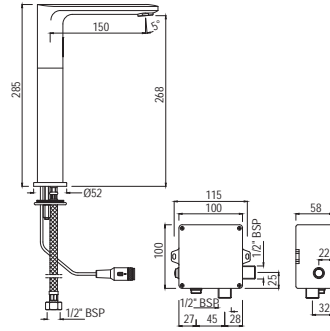

SENSOR | FAUCETS

Sensor | Basin

Opal Prime High Neck Sensor Faucet for Wash Basin Deck mounted Complete with Control Box (Battery Operated)

SNR-CHR-15017PM	R 3424
SNR-ABR-15017PM	R 5479
SNR-ACR-15017PM	R 5479
SNR-BCH-15017PM	R 4794
SNR-BLM-15017PM	R 4794
SNR-GDS-15017PM	R 9141
SNR-GLD-15017PM	R 9930
SNR-GRF-15017PM	R 5479
SNR-SSF-15017PM	R 5479
SNR-WHM-15017PM	R 4794