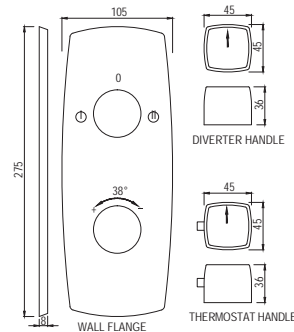

Aquamax Exposed Part Kit of Thermostatic Shower Mixer with 2-way diverter (Compatible In-wall Part ALD-681 or ALD-681E are sold separately)

ARC-CHR-87681K R 1834

Aquamax Thermostatic Shower Mixer with 2-way diverter (With Exposed and In-wall parts)

- ARC-ABR-87681 R 9610
- ARC-ACR-87681 R 9610
- ARC-BCH-87681 R 8710
- ARC-BLM-87681 R 8710
- ARC-GDS-87681 R 12547
- ARC-GLD-87681 R 13597
- ARC-GRF-87681 R 9610
- ARC-SSF-87681 R 9610
- ARC-WHM-87681 R 8710