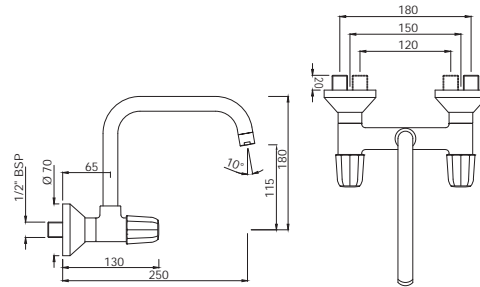

Side Single Lever Mono Sink Mixer with Swivel Spout & 375mm Long Braided Hoses
COP-CHR-179BPM

R 1519

Quarter Turn | Kitchen

Sink Mixer with Swivel Spout, Wall Mounted
COP-CHR-309PM

R 1357

Quarter Turn | Taps