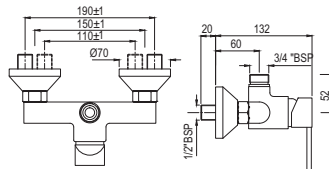

Single Lever Shower Mixer with Provision For Connection to Exposed Shower Pipe (SHA-1211N), Wall Mounted
DRC-CHR-37147

R 1758