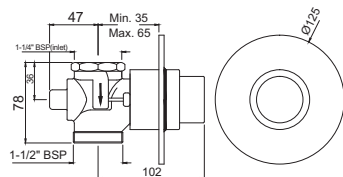

FLUSH VALVES

Metropole Flush Valves-32 mm

Metropole Regular In-wall Flush Valve, 32mm Size for Western Commode with Round Flange

FLV-CHR-1095N	R	1057
FLV-ABR-1095N	R	1585
FLV-ACR-1095N	R	1585
FLV-BCH-1095N	R	1374
FLV-BLM-1095N	R	1374
FLV-GDS-1095N	R	2119
FLV-GLD-1095N	R	2271
FLV-GRF-1095N	R	1585
FLV-SSF-1095N	R	1585
FLV-WHM-1095N	R	1374