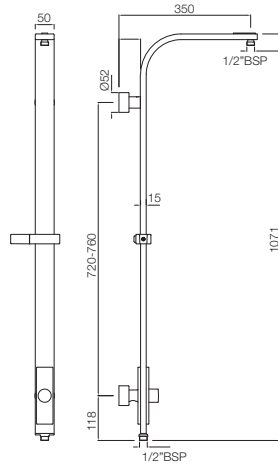

SHOWERS | ACCESSORIES

Exposed Shower Pipes

Exposed Shower Pipe with Provision for Simultaneous Working of Showers with Operating Diverter Knob, Flat Shape 1071X50X15mm & 350mm Wide with Sliding Holder for Hand Shower, Wall Bracket & 15mm In-wall Water Inlet Connection for Connection To In-wall Shower Mixer (without Showers)

SHA-CHR-1215F

R 7886