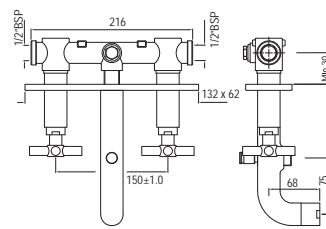

Built-in Two In-wall Stop Valves with
Diverter Spout (With Exposed and
In-wall parts)

SOL-CHR-6437

R 2503