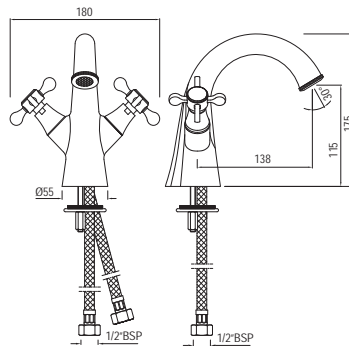

Exposed Part Kit of Single Lever
In-wall Diverter (Compatible In-wall
part ALD-065N is sold separately)

QQP-CHR-7065NKPM	R 509

Single Lever In-wall Diverter (With
In-wall & Exposed Parts)

QQP-ABR-7065PM	R 3019
QQP-ACR-7065PM	R 3019
QQP-BCH-7065PM	R 2741
QQP-BLM-7065PM	R 2741
QQP-GDS-7065PM	R 4028
QQP-GLD-7065PM	R 4210
QQP-GRF-7065PM	R 3019
QQP-SSF-7065PM	R 3019
QQP-WHM-7065PM	R 2741

Quarter Turn | Basin

Monoblock Basin Mixer without
popup waste, with 375mm Long
Braided Hoses

QQP-CHR-7167BPM	R 2074
QQP-ABR-7167BPM	R 3318
QQP-ACR-7167BPM	R 3318
QQP-BCH-7167BPM	R 2903
QQP-BLM-7167BPM	R 2903
QQP-GDS-7167BPM	R 5530
QQP-GLD-7167BPM	R 6015
QQP-GRF-7167BPM	R 3318
QQP-SSF-7167BPM	R 3318
QQP-WHM-7167BPM	R 2903

Quarter Turn | Bath & Shower