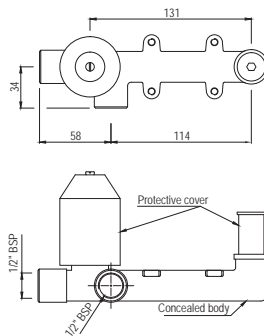

Left Hand Side Operated In-wall Body of Single Lever Built-in Manual Valve for Wall Mounted Basin Mixer with Protection Cover Old (Without Exposed Parts)
ALD-CHR-235NPSO R 1283