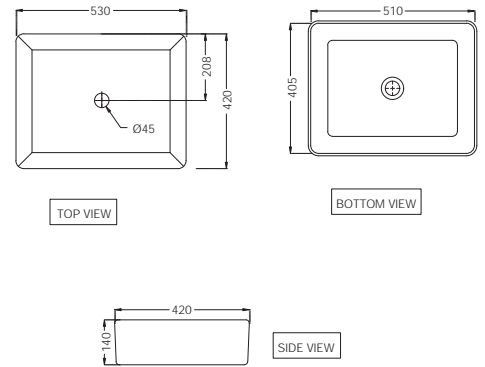

JDS-BLM-25911
Thin Rim Table Top Basin In Black
Matt, Size: 420x420x150 mm,
Shape - Square