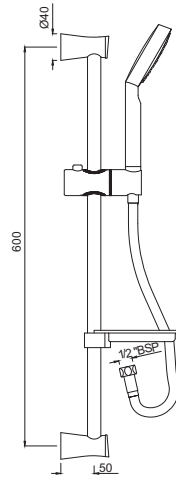

Slide Rail (19mm dia. & 600mm)
with Single function Hand Shower
(HSH-1937) with 1.5M Plastic
Coated Shower Hose and
soap dish
SHA-CHR-1110EF

R 1398