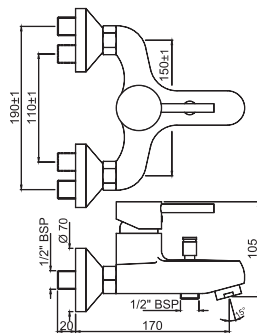

Single Lever Bath & Shower Mixer, Wall Mounted
FLR-CHR-5119

R 2066