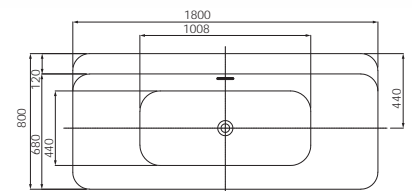

Specifications

Free standing
bathtub

Overflow
& drain