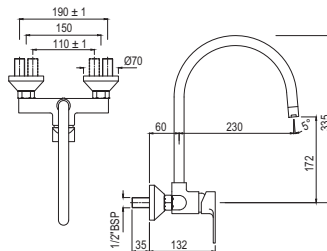

Exposed Parts of Floor Mounted Single Lever Bath Mixer with Provision for Hand Shower, but without Hand Shower & Shower Hose (Compatible In-Floor part ALD-121 is sold separately)

VGP-CHR-81121K	R 17296
VGP-ABR-81121K	R 27673
VGP-ACR-81121K	R 27673
VGP-BCH-81121K	R 24214
VGP-BLM-81121K	R 24214
VGP-GDS-81121K	R 46122
VGP-GLD-81121K	R 50157
VGP-GRF-81121K	R 27673
VGP-SSF-81121K	R 27673
VGP-WHM-81121K	R 24214

Single Lever | Kitchen

Single Lever Sink Mixer with Swinging Spout on Upper Side, Wall Mounted

VGP-CHR-81165	R 2206
VGP-ABR-81165	R 3530
VGP-ACR-81165	R 3530
VGP-BCH-81165	R 3089
VGP-BLM-81165	R 3089
VGP-GDS-81165	R 5892
VGP-GLD-81165	R 6397
VGP-GRF-81165	R 3530
VGP-SSF-81165	R 3530
VGP-WHM-81165	R 3089