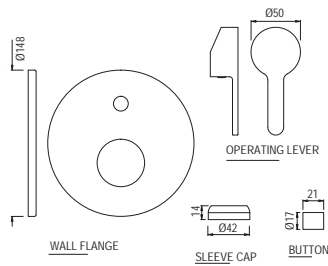

Exposed Part Kit of Single Lever In-wall Diverter (Compatible In-wall part ALD-065N is sold separately)
FUS-CHR-29065NK

R 487