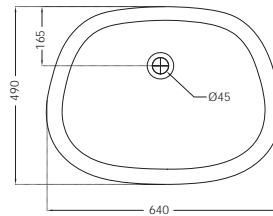

# ARC | SANITARYWARE

NEW

ACS-WHT-87701  
Under Counter Basin With  
Fixing Accessories,  
Size: 640x490x155 mm

R 1523

TOP VIEW

SIDE VIEW

ACS-WHT-87801  
"Wall Hung Basin With  
Fixing Accessories,  
Size: 635x485x305 mm"