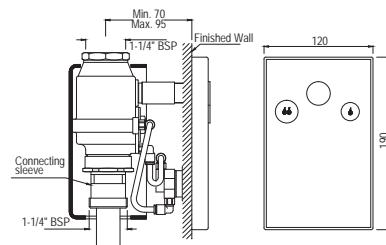

In-wall i-flushing system, 32 mm with dual flush push button actuation & control stop valve
FLV-CHR-1073

R 2708