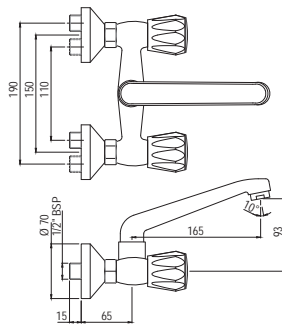

# CONTINENTAL | FAUCETS

Multi Turn | Bath & Shower

Bath & Shower Mixer with Connector for Hand Shower & Wall Bracket, Wall Mounted  
CON-CHR-267KN

R 2324

Multi Turn | Kitchen

Sink Mixer with Swivel Spout, Wall Mounted