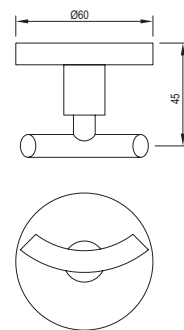

Double Robe Hook

ACN-CHR-1161N	R	207
ACN-ABR-1161N	R	331
ACN-ACR-1161N	R	331
ACN-BCH-1161N	R	290
ACN-BLM-1161N	R	290
ACN-BGP-1161N	R	300
ACN-GBP-1161N	R	342
ACN-GDS-1161N	R	518
ACN-GLD-1161N	R	567
ACN-GMP-1161N	R	342
ACN-GRF-1161N	R	331
ACN-SSF-1161N	R	331
ACN-WHM-1161N	R	290