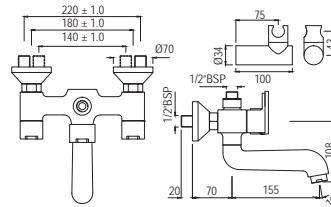

# FUSION | FAUCETS

Single Lever | Bidet

Single Lever Bidet Mixer with Pop-up Waste & 375mm Long Braided Hoses  
FUS-CHR-29213B

R 2126

Quarter Turn | Bath & Shower

Bath & Shower Mixer with Connector for Hand Shower & Wall Bracket, Wall Mounted  
FUS-CHR-29267