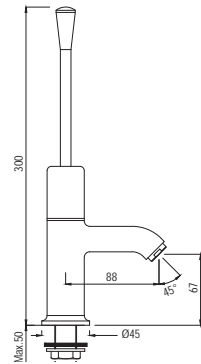

Non-concussive Urinal Valve

PRS-CHR-077

R 918

New Age Pressmatic

Non-concussive (Straight Line Model) Basin Tap with Elbow Operated Extended Lever

PRS-CHR-001MED

R 1302