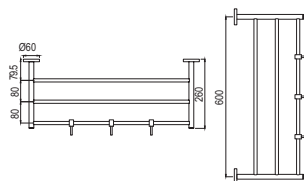

Towel Shelf 600mm Long without Lower Hanger but with 3 Hooks, Stainless Steel

ACN-CHR-1181FHS	R 1212
ACN-ABR-1181FHS	R 1939
ACN-ACR-1181FHS	R 1939
ACN-BCH-1181FHS	R 1697
ACN-BLM-1181FHS	R 1697
ACN-GDS-1181FHS	R 3243
ACN-GLD-1181FHS	R 3516
ACN-GRF-1181FHS	R 1939
ACN-SSF-1181FHS	R 1939
ACN-WHM-1181FHS	R 1697