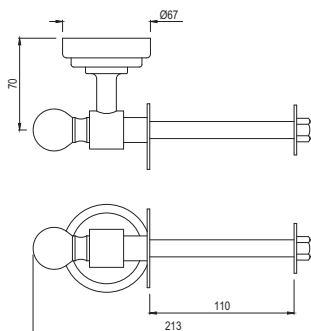

Toilet Paper Holder

AQN-CHR-7751	R	670
AQN-ABR-7751	R	1073
AQN-ACR-7751	R	1073
AQN-BCH-7751	R	938
AQN-BLM-7751	R	938
AQN-GDS-7751	R	1790
AQN-GLD-7751	R	1944
AQN-GRF-7751	R	1073
AQN-SSF-7751	R	1073
AQN-WHM-7751	R	938