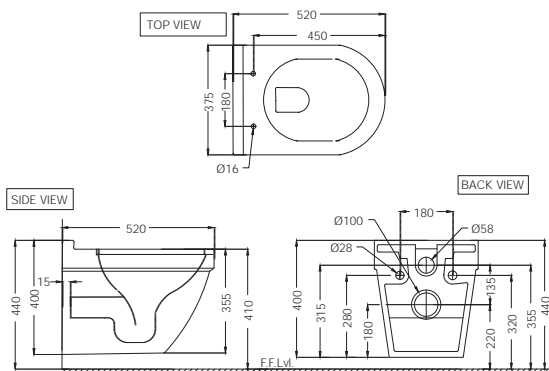

R 4143

SLS-WHT-6153
Blind Installation Wall Hung Bidet
With Accessories Set,
Size: 360x515x360 mm