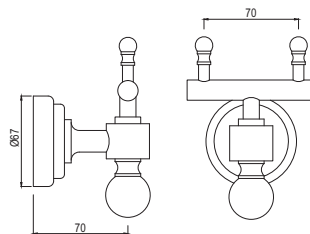

Double Robe Hook