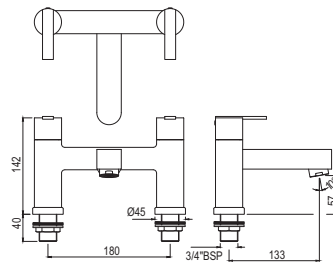

R 1984

Quarter Turn | Bath & Shower

H Type Bath Filler
FON-CHR-40223

R 3318

Quarter Turn | Taps