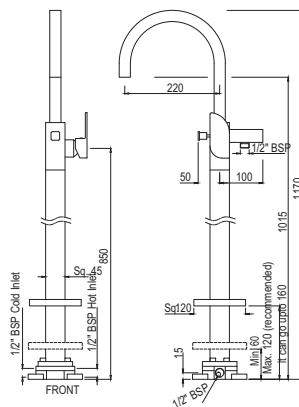

- ALI-CHR-85227K R 916
- ALI-ABR-85227K R 1669
- ALI-ACR-85227K R 1669
- ALI-BCH-85227K R 1403
- ALI-BLM-85227K R 1403
- ALI-GDS-85227K R 2620
- ALI-GLD-85227K R 3103
- ALI-GRF-85227K R 1669
- ALI-SSF-85227K R 1669
- ALI-WHM-85227K R 1403

Exposed Parts of Floor Mounted Single Lever Bath Mixer with Provision for Hand Shower, but without Hand Shower & Shower Hose (Compatible In-Floor part ALD-121 is sold separately)