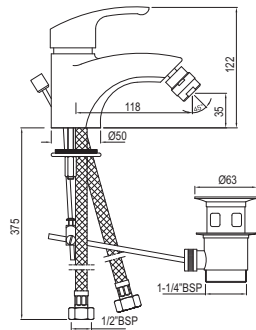

EKO-CHR-33173B R 1510

Single Lever | Bidet

Single Lever Bidet Mixer with Popup
Waste & 375mm Long Braided
Hoses