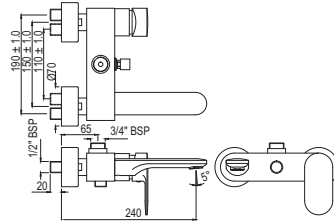

OPAL PRIME | FAUCETS

Single Lever | Bath & Shower

Single Lever Bath & Shower Mixer
with Provision for Connection to
Exposed Shower Pipe
(SHA-1211N), Wall Mounted

OPP-CHR-15115PM	R	3676
OPP-ABR-15115PM	R	5881
OPP-ACR-15115PM	R	5881
OPP-BCH-15115PM	R	5146
OPP-BLM-15115PM	R	5146
OPP-BGP-15115PM	R	5330
OPP-GBP-15115PM	R	6065
OPP-GDS-15115PM	R	9813
OPP-GLD-15115PM	R	10659
OPP-GMP-15115PM	R	6065
OPP-GRF-15115PM	R	5881
OPP-SSF-15115PM	R	5881
OPP-WHM-15115PM	R	5146