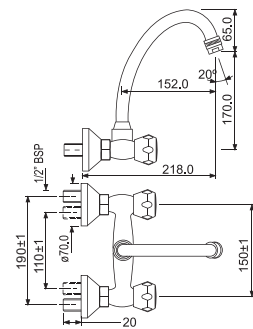

Sink Mixer with Swivel Pipe Spout, Wall Mounted

AQT-CHR-3319

R 1198