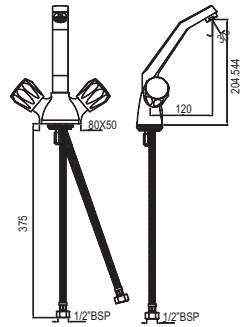

CONTINENTAL | FAUCETS

Multi Turn | Kitchen

Mono Sink Mixer with Swivel Raised J Shaped Spout & 375mm Long Braided Hoses
CON-CHR-319KNB

R 1368