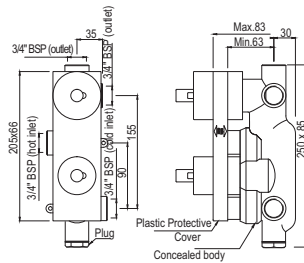

Aquamax In-wall Body of Thermostatic Shower Mixer with Fixing Lugs & 2-way diverter (Without Exposed Parts)
ALD-CHR-681E

R 5341