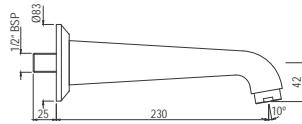

Continental Bath Spout 235mm Long with Wall Flange
SPJ-CHR-433

R 874