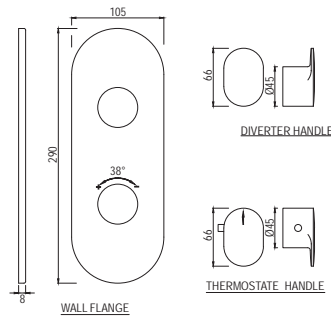

AQUAMAX THERMOSTAT

Opal Prime

Aquamax Exposed Part Kit of
Thermostatic Shower Mixer
(Compatible In-wall parts ALD-661
or ALD-661E are sold separately)

OPP-CHR-15661KPM R 1717

Aquamax Thermostatic Shower
Mixer (With Exposed and In-wall
parts)

OPP-ABR-15661PM	R 8708
OPP-ACR-15661PM	R 8708
OPP-BCH-15661PM	R 7889
OPP-BLM-15661PM	R 7889
OPP-GDS-15661PM	R 11360
OPP-GLD-15661PM	R 12371
OPP-GRF-15661PM	R 8708
OPP-SSF-15661PM	R 8708
OPP-WHM-15661PM	R 7889