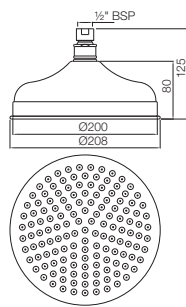

Victorian Showerhead Round 200mm, brass
OHS-CHR-1843
OHS-ABR-1843
OHS-ACR-1843
OHS-BCH-1843
OHS-BLM-1843
OHS-GDS-1843
OHS-GLD-1843
OHS-GRF-1843
OHS-SSF-1843
OHS-WHM-1843

R 2603
R 4165
R 4165
R 3645
R 3645
R 6952
R 7550
R 4165
R 4165
R 3645