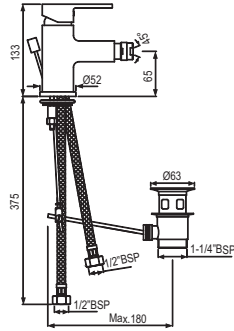

FUSION | FAUCETS

Single Lever | Bidet

Single Lever Bidet Mixer with Pop-up Waste & 375mm Long Braided Hoses
FUS-CHR-29213B