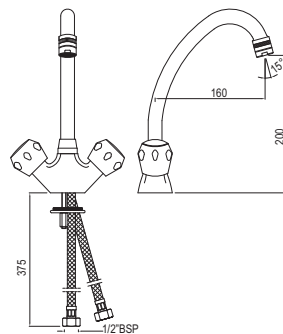

Monoblock Basin Mixer with Swivel Pipe Spout & 375mm Long Braided Hoses
AQT-CHR-3171B

R 1090