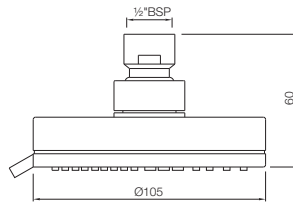

# SHOWERS | SINGLE FUNCTION

Overhead Showers

Single Function 105mm Round Shape Overhead Shower with Air Effect

OHS-CHR-1709

R 964

Multifunction 105mm Round Shape Overhead Shower with Normal & Massage Spray with Air Effect