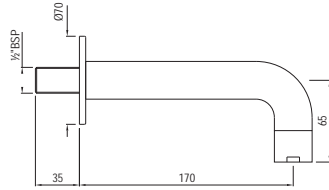

BATHTUB SPOUTS

Florentine

Florentine Bath Spout with Wall Flange, Stainless Steel
SPJ-CHR-5429S

R 561