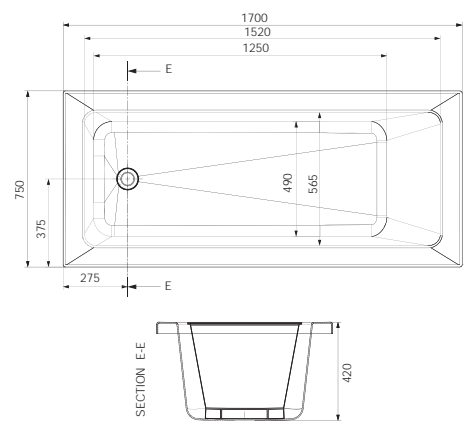

Specifications

PMMA Sheet

PU Green Reinforcement

Note: Drain pipe/Europa kit are mandatory products for installation of all the bathtubs. Accessories shown in the image are not a part of the product