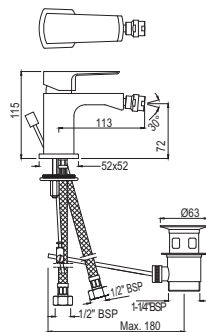

Exposed Parts of Floor Mounted Single Lever Bath Mixer with Provision for Hand Shower, but without Hand Shower & Shower Hose (Compatible In-Floor part ALD-121 is sold separately)

KUP-CHR-35121KPM	R 20515
KUP-ABR-35121KPM	R 32823
KUP-ACR-35121KPM	R 32823
KUP-BCH-35121KPM	R 28717
KUP-BLM-35121KPM	R 28717
KUP-GDS-35121KPM	R 51297
KUP-GLD-35121KPM	R 56410
KUP-GRF-35121KPM	R 32823
KUP-SSF-35121KPM	R 32823
KUP-WHM-35121KPM	R 28717

Single Lever | Bidet

Single Lever Bidet Mixer with Pop-up Waste & 375mm Long Braided Hoses

KUP-CHR-35213BPM	R 3179
KUP-BLM-35213BPM	R 4450