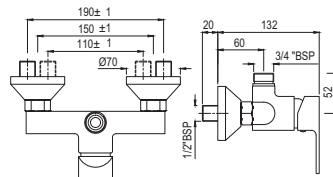

Single Lever Shower Mixer with Provision For Connection to Exposed Shower Pipe (SHA-1211N), Wall Mounted
LYR-CHR-38147

R 1758