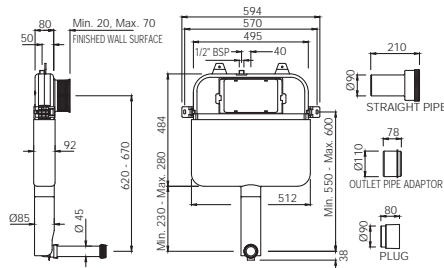

CISTERNS

In-Wall

Single Piece Slim In-wall Cistern Body With Installation Kit & "P-Type" Drain Pipe Connection Set For Wall Hung Wc (Without Flush Control Plate)
JCS-WHT-2400P R 1556