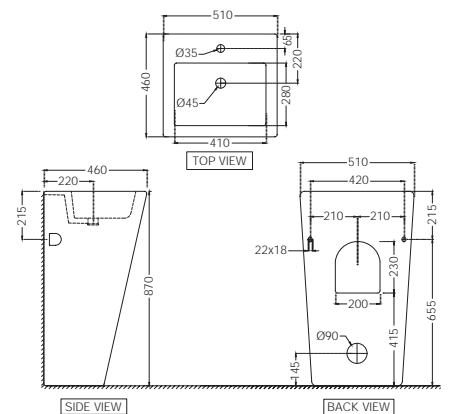

KUBIX | SANITARYWARE

KUS-BLM-35953BIUF5M R 4784
Rimless, Blind Installation Wall Hung
WC In Black Matt With UF Soft
Close Slim Seat Cover, Hinges,
Accessories Set,
Size: 360x500x330 mm

KUS-WHM-35953BIUF5M R 4784
Rimless, Blind Installation Wall Hung
WC In Black Matt With UF Soft
Close Slim Seat Cover, Hinges,
Accessories Set,
Size: 360x500x330 mm

KUS-WHT-35153 R 4014
Blind Installation Wall Hung Bidet
With Accessories Set,
Size: 355x490x305 mm

KUS-WHT-35401N R 6951
Floor Standing Basin With
Fixing Accessories,
Size: 510x460x860 mm