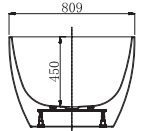

Cross Section G-G