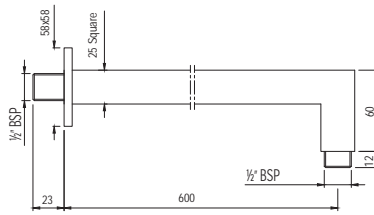

SHOWERS | ACCESSORIES

Wall Mounted Shower Arms

Square Shower Arm,
600X25X25mm

SHA-CHR-455L600	R	900
SHA-ABR-455L600	R	1440
SHA-ACR-455L600	R	1440
SHA-BCH-455L600	R	1260
SHA-BLM-455L600	R	1260
SHA-BGP-455L600	R	1305
SHA-GBP-455L600	R	1461
SHA-GDS-455L600	R	2247
SHA-GLD-455L600	R	2479
SHA-GMP-455L600	R	1461
SHA-GRF-455L600	R	1440
SHA-SSF-455L600	R	1440
SHA-WHM-455L600	R	1260