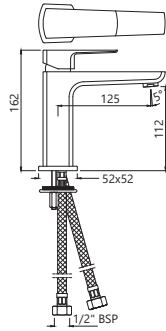

KUBIX PRIME | FAUCETS

Single Lever | Basin