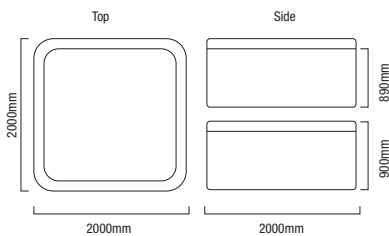

Structure Frame drawing of BREVA