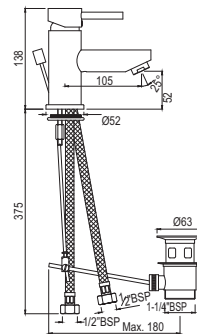

Single Lever Basin Mixer with
Popup Waste & 375mm Long
Braided Hoses
FLR-CHR-5051B

R 1577