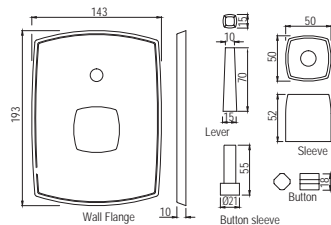

In-wall Body of Joystick Built-in Manual Valve for Wall Mounted Basin Mixer (Without Exposed Parts)

ARC-CHR-87233C	R	1704

Single Lever | Bath & Shower

Exposed Part Kit of Joystick In-wall Diverter (Compatible In-Wall Part ARC-87065C is sold separately)

ARC-CHR-87065K	R	1811
ARC-ABR-87065K	R	2898
ARC-ACR-87065K	R	2898
ARC-BCH-87065K	R	2536
ARC-BLM-87065K	R	2536
ARC-GDS-87065K	R	4383
ARC-GLD-87065K	R	5253
ARC-GRF-87065K	R	2898
ARC-SSF-87065K	R	2898
ARC-WHM-87065K	R	2536