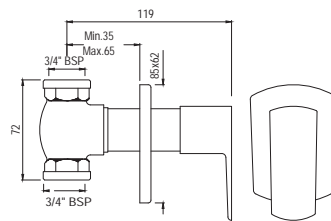

KUP-BLM-35083PM	R 1283

Disclaimer: Image shown is for illustration purpose only

In-wall Stop Valve with Adjustable Wall Flange, Size 20 mm (With Exposed and In-wall parts)