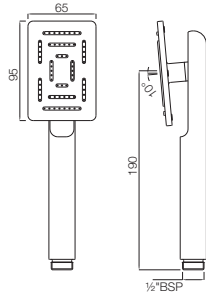

# MAZE SHOWERS

Single Function 65X95mm  
Rectangular Shape Maze Hand  
Shower (with Stainless Steel Face  
Plate & ABS Body)

|              |   |      |
|--------------|---|------|
| HSH-CHR-1657 | R | 670  |
| HSH-ABR-1657 | R | 1073 |
| HSH-ACR-1657 | R | 1073 |
| HSH-BCH-1657 | R | 938  |
| HSH-GDS-1657 | R | 1790 |
| HSH-GLD-1657 | R | 1944 |
| HSH-GRF-1657 | R | 1073 |
| HSH-SSF-1657 | R | 1073 |