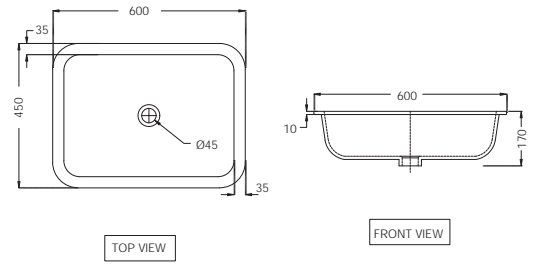

LAS-WHT-91705
Under Counter Basin With Fixing Accessories,
Size: 350x350x160 mm,
Shape: Round

R 1110
R 1110