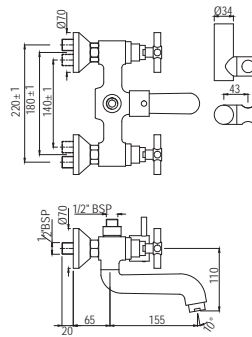

Bath & Shower Mixer with Connector for Hand Shower & Wall Bracket, Wall Mounted
SOL-CHR-6267

R 2961