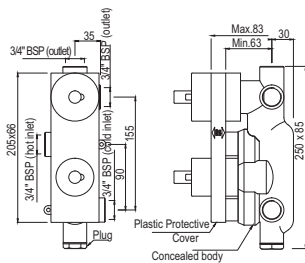

Aquamax In-wall Body of
Thermostatic Shower Mixer with
Fixing Lugs & 2-way diverter
(Without Exposed Parts)
ALD-CHR-681E R 5341