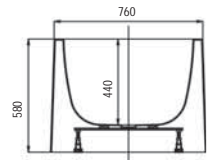

## Specifications

Free standing  
bathtub

Lucite acrylic  
sheet

Overflow  
& drain

Disclaimer: Pictures shown are for illustration purposes only

Saipan Free Standing Bath Tub  
1690x800x445/565mm With Over Flow & Waste