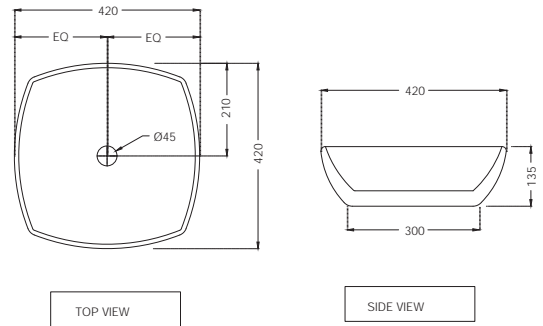

R 862

ARS-WHT-39903
Table Top Basin,
Size: 700x435x135 mm