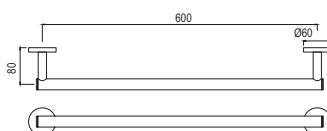

Towel Rail 600mm Long, Stainless Steel

ACN-CHR-1111SM	R	503
ACN-ABR-1111SM	R	804
ACN-ACR-1111SM	R	804
ACN-BCH-1111SM	R	703
ACN-BLM-1111SM	R	703
ACN-BGP-1111SM	R	729
ACN-GBP-1111SM	R	830
ACN-GDS-1111SM	R	1336
ACN-GLD-1111SM	R	1457
ACN-GMP-1111SM	R	830
ACN-GRF-1111SM	R	804
ACN-SSF-1111SM	R	804
ACN-WHM-1111SM	R	703