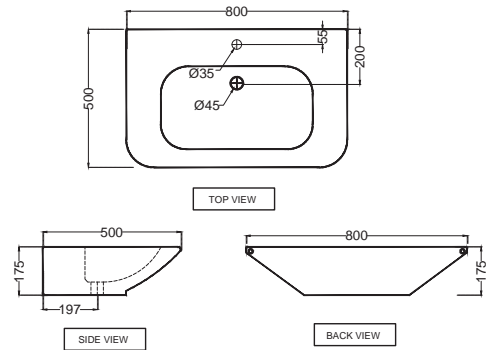

LAS-WHT-91953BIUFMS
Rimless Blind Installation Wall Hung
WC With UF Soft Close Slim Seat
Cover, Hinges, Accessories Set,
Size: 370x525x350 mm