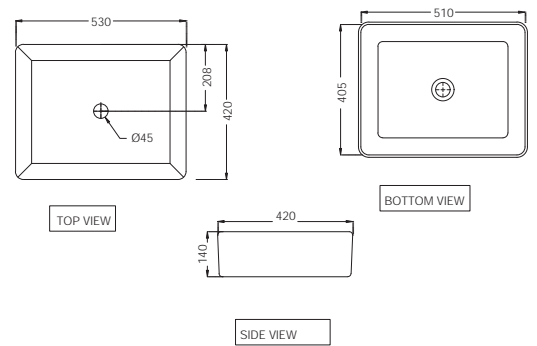

R 1654

JDS-WHM-25911
Thin Rim Table Top Basin In White
Matt, Size: 420x420x150 mm,
Shape - Square