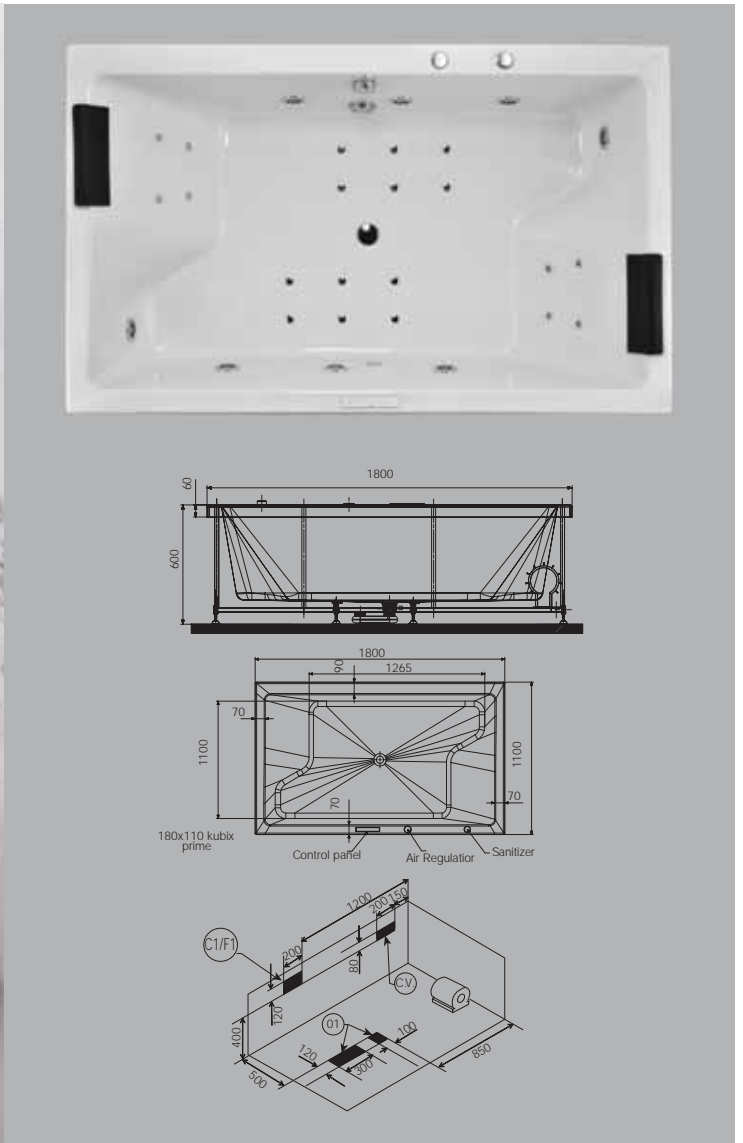

Accessories available (only for Combi System): White/Chrome | Black Chrome | Antique Bronze | Antique Copper | Gold Dust | Gold  
Prices are inclusive of VAT

Kubix Prime 1800x1100x480 mm Water System

**JWP-WHT-KUBIXPM180WX**