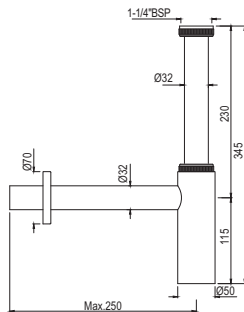

Bottle Trap

Bottle Trap with 250mm & 190mm Long Wall Connection Pipes

ALD-CHR-769L250X190	R	686
ALD-ABR-769L250X190	R	1097
ALD-ACR-769L250X190	R	1097
ALD-BCH-769L250X190	R	961
ALD-BLM-769L250X190	R	961
ALD-BGP-769L250X190	R	995
ALD-GBP-769L250X190	R	1132
ALD-GDS-769L250X190	R	1834
ALD-GLD-769L250X190	R	1990
ALD-GMP-769L250X190	R	1132
ALD-GRF-769L250X190	R	1097
ALD-SSF-769L250X190	R	1097
ALD-WHM-769L250X190	R	961