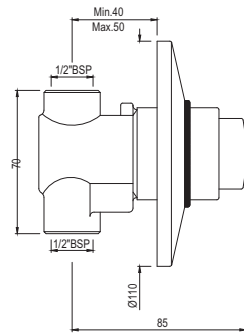

PRESSMATIC | FAUCETS

Urinals

Non-concussive In-wall Urinal Valve

PRS-CHR-073

R 855