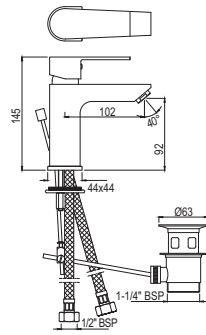

Single Lever Basin Mixer with Pop-up Waste & 375mm Long Braided Hoses
ARI-CHR-39051B

R 2206