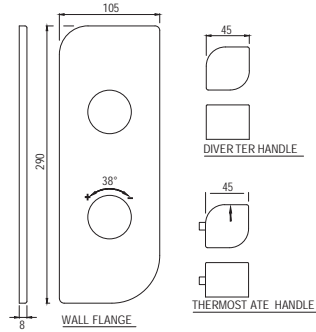

AQUAMAX THERMOSTAT

Alive

Aquamax Exposed Part Kit of
Thermostatic Shower Mixer
(Compatible In-wall parts ALD-661
or ALD-661E are sold separately)

ALI-CHR-85661K R 1790

Aquamax Thermostatic Shower
Mixer (With Exposed and In-wall
parts)

ALI-ABR-85661	R 8826
ALI-ACR-85661	R 8826
ALI-BCH-85661	R 7992
ALI-BLM-85661	R 7992
ALI-GDS-85661	R 11488
ALI-GLD-85661	R 12585
ALI-GRF-85661	R 8826
ALI-SSF-85661	R 8826
ALI-WHM-85661	R 7992