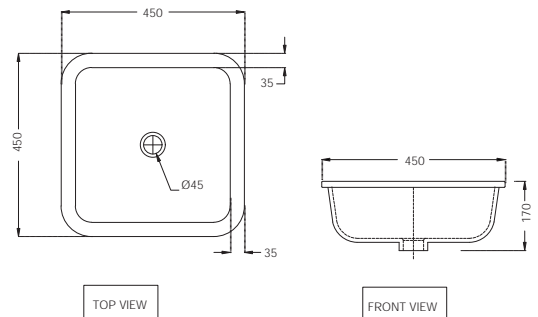

LAS-WHT-91153
Blind Installation Wall Hung Bidet
With Fixing Accessories,
Size: 370x525x280 mm

R 3328

LAS-WHT-91801
Wall Hung Basin With
Fixing Accessories,
Size: 500x450x175 mm
LAS-WHT-91301
Full Pedestal For LAS-WHT-91801,
Size: 200x265x685 mm

R 1919

R 1565

R 3269

R 1774

R 1664