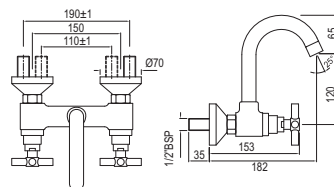

R 3933

Quarter Turn | Kitchen

Sink Mixer with Swivel Spout, Wall Mounted
SOL-CHR-6309