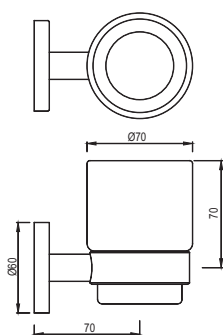

Tumbler Holder

ACN-CHR-1141N	R 229
ACN-ABR-1141N	R 366
ACN-ACR-1141N	R 366
ACN-BCH-1141N	R 320
ACN-BLM-1141N	R 320
ACN-BGP-1141NPD	R 368
ACN-GBP-1141NPD	R 419
ACN-GDS-1141N	R 609
ACN-GLD-1141N	R 663
ACN-GMP-1141NPD	R 419
ACN-GRF-1141N	R 366
ACN-SSF-1141N	R 366
ACN-WHM-1141N	R 320