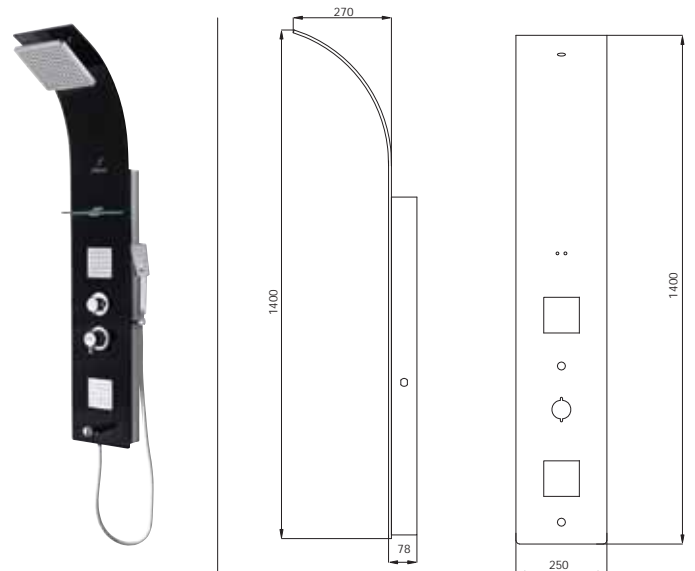

GLASSY - BLACK 1400 x 250 mm

Disclaimer: Pictures shown are for illustration purposes only

JPL-BLK-ST86112

R 10403

Glassy- Black 1400x250mm Shower Panel With Thermostat Mixer, Black Tempered Glass With Special Surface

Specifications

- Black Tempered Glass With Special Surface
- Movable ABS top shower
- Moveable ABS body massage jets
- Chrome plated ABS hand shower
- Brass faucets body with thermostat mixer
- Multifunction water diverter for top shower waterfall, hand shower, body jets, spout
- Brass Spout
- 40cm stainless steel braided hose
- 1.5cm stainless steel double locked flexible hoses
- Minimum water pressure required 2 bar