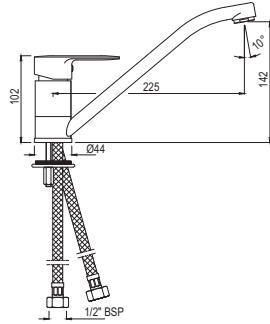

OPAL PRIME | FAUCETS

Single Lever | Kitchen