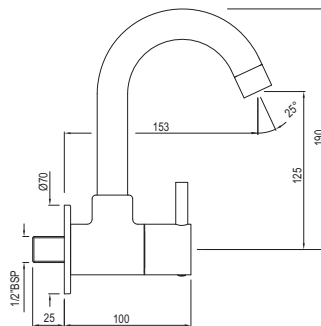

Sink Tap with Regular Swivel Spout
FLR-CHR-5347N

R 684