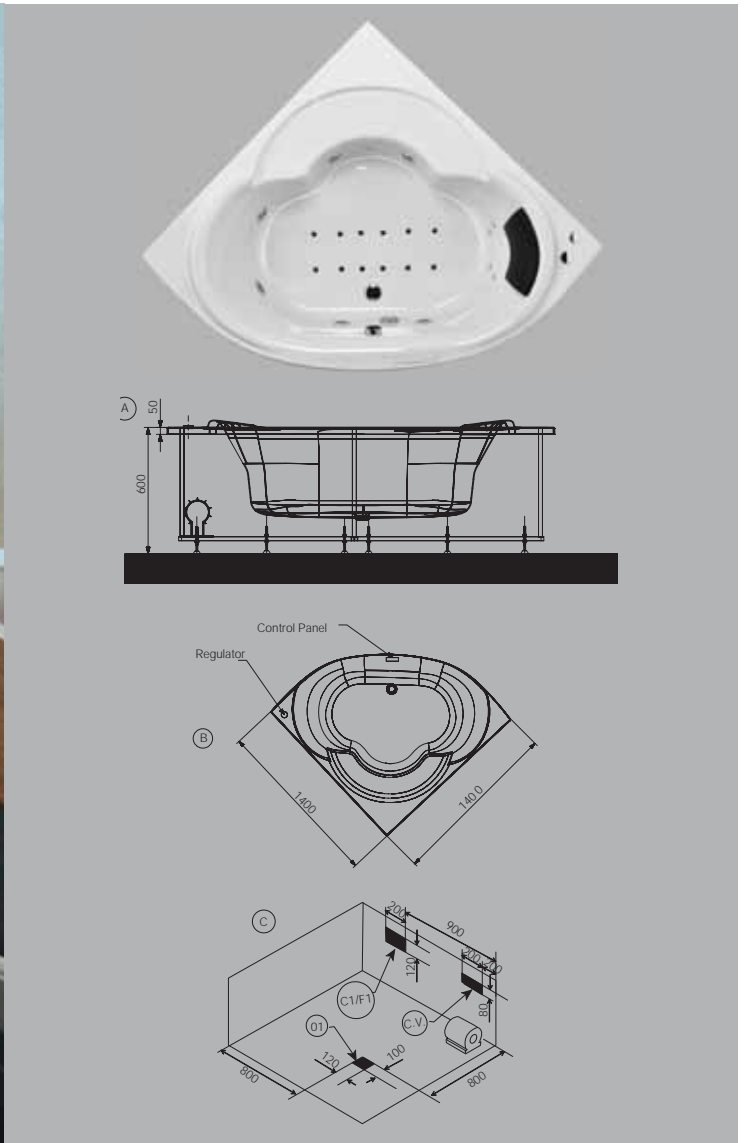

Chromotherapy

Fusion 1400x1400x450 mm Water System

JWP-WHT-GMI140WX

R 42730