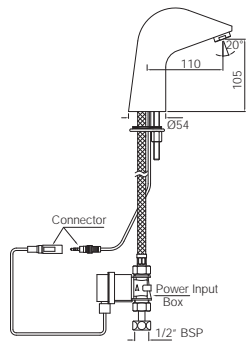

Sensor Faucet for Wash Basin Deck
Mounted Complete with Control
Box (Battery Operated)
SNR-CHR-51027

R 4364