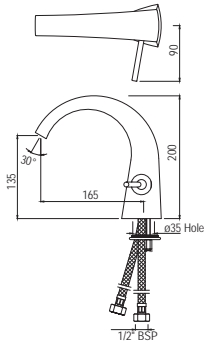

ARC | FAUCETS

Single Lever | Basin

Joystick Basin Mixer without Popup Waste, with 375mm Long Braided Hoses

ARC-CHR-87011B	R	3537
ARC-ABR-87011B	R	5660
ARC-ACR-87011B	R	5660
ARC-BCH-87011B	R	4952
ARC-BLM-87011B	R	4952
ARC-GDS-87011B	R	9431
ARC-GLD-87011B	R	10258
ARC-GRF-87011B	R	5660
ARC-SSF-87011B	R	5660
ARC-WHM-87011B	R	4952