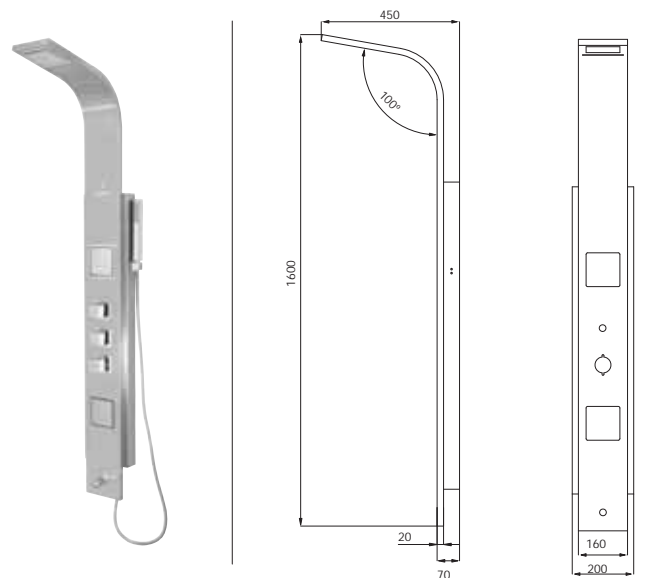

SHINNY 1600 x 200 mm

Disclaimer: Pictures shown are for illustration purposes only

JPL-SSF-ST8896

R 10516

Shinny Shower Panel 1600x200 mm With Chrome Plated In Stainless Steel Finish

Specifications

- Body material chrome plated stainless steel
- Movable ABS top shower
- Movable ABS body massage jets
- Chrome plated ABS hand shower
- Brass Spout
- Brass Faucets body with thermostat mixer
- Multifunction water diverter for top shower waterfall, hand shower, body jets, spout
- 40cm stainless steel braided hose
- 1.5cm stainless steel double locked flexible hoses
- Minimum water pressure required 2 bar