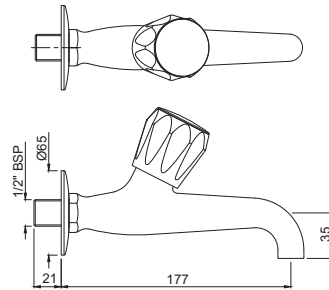

# CONTINENTAL | FAUCETS

Multi Turn | Kitchen

Sink Pillar Tap with Swivel Raised J Shaped Spout  
CON-CHR-359KN

R 885

Multi Turn | Taps

Long Body Bib Tap with Wall Flange  
CON-CHR-107KN

R 514

In-wall Stop Valve, Reduced Body with Adjustable Wall Flange, Size 15mm (With Exposed and In-wall parts)  
CON-CHR-069KN