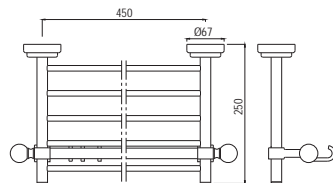

Towel Shelf 450mm long with Lower Hangers

AQN-CHR-7781B	R 2483
AQN-ABR-7781B	R 3974
AQN-ACR-7781B	R 3974
AQN-BCH-7781B	R 3477
AQN-BLM-7781B	R 3477
AQN-GDS-7781B	R 6634
AQN-GLD-7781B	R 7202
AQN-GRF-7781B	R 3974
AQN-SSF-7781B	R 3974
AQN-WHM-7781B	R 3477