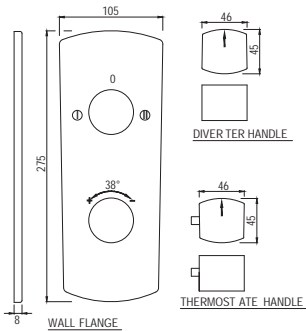

Aquamax Exposed Part Kit of Thermostatic Shower Mixer with 2-way diverter (Compatible In-wall Part ALD-681 or ALD-681E are sold separately)

KUP-CHR-35681KPM R 1770

Aquamax Thermostatic Shower Mixer with 2-way diverter (With Exposed and In-wall parts)

- KUP-ABR-35681PM R 9508
- KUP-ACR-35681PM R 9508
- KUP-BCH-35681PM R 8619
- KUP-BLM-35681PM R 8619
- KUP-BGP-35681PM R 8051
- KUP-GBP-35681PM R 9597
- KUP-GDS-35681PM R 12441
- KUP-GLD-35681PM R 13410
- KUP-GMP-35681PM R 9597
- KUP-GRF-35681PM R 9508
- KUP-SSF-35681PM R 9508
- KUP-WHM-35681PM R 8619