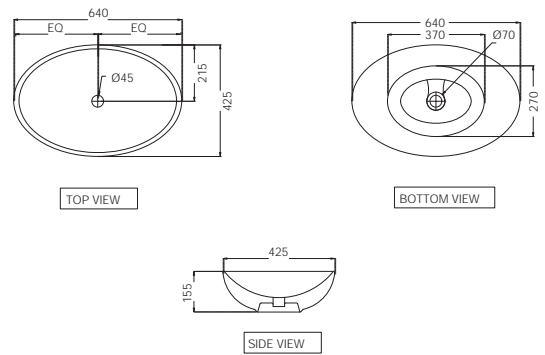

# JDR - JAQUAR DESIGNER RANGE

JDS-WHT-25801  
Table Top Basin,  
Size: 460x265x110 mm

R 1163

JDS-WHT-25901  
Table Top Basin,  
Size: 640x425x155 mm

R 1233

JDS-WHT-25903  
Table Top Basin,  
Size: 480x470x195 mm