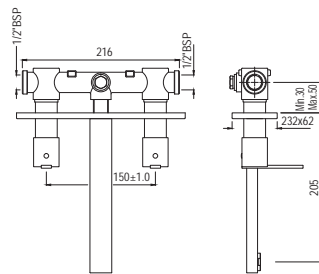

3 Hole Basin Mixer Wall Mounted
FON-CHR-40433