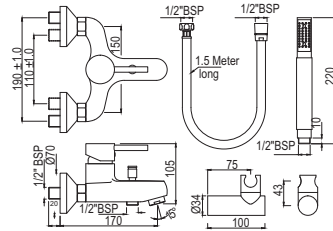

FLORENTINE | FAUCETS

Single Lever | Bath & Shower

Single Lever Bath & Shower Mixer with Shower Kit (5537N, 571 & 555), Wall Mounted
FLR-CHR-5119SHK

R 2700