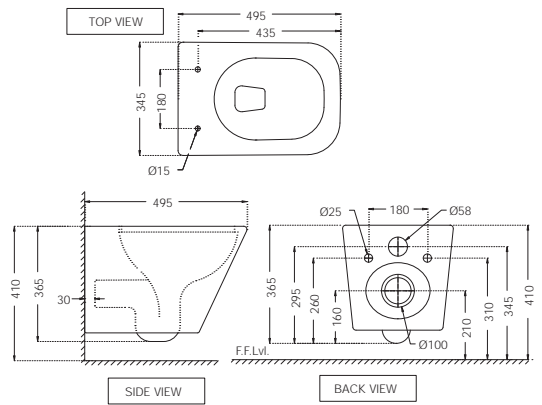

R 4543

ARS-WHT-39955P180UFSM
Rimless Back To Wall WC With UF
Soft Close Slim Seat Cover, Hinges,
Fixing Accessories And Accessories
Set, Size: 360x605x410 mm,
P Trap-180 mm