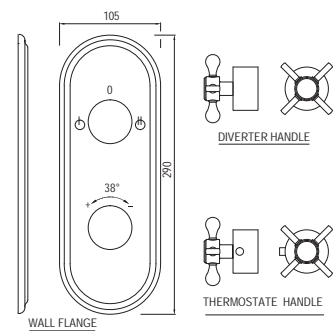

AQUAMAX THERMOSTAT

Laguna

Aquamax Exposed Part Kit of Thermostatic Shower Mixer with 2-way diverter (Compatible In-wall Part ALD-681 or ALD-681E are sold separately)

LAG-CHR-91681K R 1781

Aquamax Thermostatic Shower Mixer with 2-way diverter (With Exposed and In-wall parts)

LAG-BCH-91681 R 8635
LAG-BLM-91681 R 8635
LAG-BGP-91681 R 8724
LAG-GBP-91681 R 9615
LAG-GMP-91681 R 9615
LAG-BBC-91681 R 8635
LAG-BGM-91681 R 8724
LAG-GMG-91681 R 9615

Aquamax Exposed Part Kit of Thermostatic Shower Mixer with 3-way diverter (Compatible In-wall Parts ALD-683 or ALD-683E are sold separately)

LAG-CHR-91683K R 1781

Aquamax Thermostatic Shower Mixer with 3-way diverter (With Exposed and In-wall parts)

LAG-BCH-91683 R 8952
LAG-BLM-91683 R 8952
LAG-BGP-91683 R 9042
LAG-GBP-91683 R 9959
LAG-GMP-91683 R 9959
LAG-BBC-91683 R 8952
LAG-BGM-91683 R 9042
LAG-GMG-91683 R 9959

Queen's Prime

Aquamax Exposed Part Kit of Thermostatic Shower Mixer (Compatible In-wall parts ALD-661 or ALD-661E are sold separately)

QQP-CHR-7661KPM R 1920

Aquamax Thermostatic Shower Mixer (With Exposed and In-wall parts)

QQP-ABR-7661PM R 9034
QQP-ACR-7661PM R 9034
QQP-BCH-7661PM R 8173
QQP-BLM-7661PM R 8173
QQP-GDS-7661PM R 11583
QQP-GLD-7661PM R 12961
QQP-GRF-7661PM R 9034
QQP-SSF-7661PM R 9034
QQP-WHM-7661PM R 8173

Aquamax Exposed Part Kit of Thermostatic Shower Mixer with 2-way diverter (Compatible In-wall Part ALD-681 or ALD-681E are sold separately)

QQP-CHR-7681KPM R 1920

Aquamax Thermostatic Shower Mixer with 2-way diverter (With Exposed and In-wall parts)

QQP-ABR-7681PM R 9749
QQP-ACR-7681PM R 9749
QQP-BCH-7681PM R 8830
QQP-BLM-7681PM R 8830
QQP-GDS-7681PM R 12563
QQP-GLD-7681PM R 13846
QQP-GRF-7681PM R 9749
QQP-SSF-7681PM R 9749
QQP-WHM-7681PM R 8830