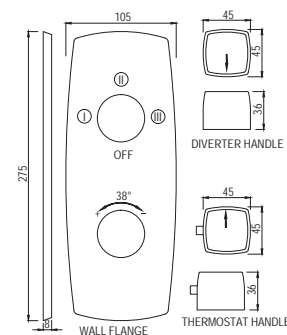

AQUAMAX THERMOSTAT

Queen's Prime

Aquamax Exposed Part Kit of Thermostatic Shower Mixer with 3-way diverter (Compatible In-wall Parts ALD-683 or ALD-683E are sold separately)

QQP-CHR-7683KPM R 1920

Aquamax Thermostatic Shower Mixer with 3-way diverter (With Exposed and In-wall parts)

- QQP-ABR-7683PM R 10093
- QQP-ACR-7683PM R 10093
- QQP-BCH-7683PM R 9147
- QQP-BLM-7683PM R 9147
- QQP-GDS-7683PM R 13043
- QQP-GLD-7683PM R 14273
- QQP-GRF-7683PM R 10093
- QQP-SSF-7683PM R 10093
- QQP-WHM-7683PM R 9147

Arc

Aquamax Exposed Part Kit of Thermostatic Shower Mixer (Compatible In-wall parts ALD-661 or ALD-661E are sold separately)

ARC-CHR-87661K R 1834

Aquamax Thermostatic Shower Mixer (With Exposed and In-wall parts)

- ARC-ABR-87661 R 8896
- ARC-ACR-87661 R 8896
- ARC-BCH-87661 R 8053
- ARC-BLM-87661 R 8053
- ARC-GDS-87661 R 11550
- ARC-GLD-87661 R 12711
- ARC-GRF-87661 R 8896
- ARC-SSF-87661 R 8896
- ARC-WHM-87661 R 8053

Aquamax Exposed Part Kit of Thermostatic Shower Mixer with 2-way diverter (Compatible In-wall Part ALD-681 or ALD-681E are sold separately)

ARC-CHR-87681K R 1834

Aquamax Thermostatic Shower Mixer with 2-way diverter (With Exposed and In-wall parts)

- ARC-ABR-87681 R 9610
- ARC-ACR-87681 R 9610
- ARC-BCH-87681 R 8710
- ARC-BLM-87681 R 8710
- ARC-GDS-87681 R 12547
- ARC-GLD-87681 R 13597
- ARC-GRF-87681 R 9610
- ARC-SSF-87681 R 9610
- ARC-WHM-87681 R 8710

Aquamax Exposed Part Kit of Thermostatic Shower Mixer with 3-way diverter (Compatible In-wall Parts ALD-683 or ALD-683E are sold separately)

ARC-CHR-87683K R 1834

Aquamax Thermostatic Shower Mixer with 3-way diverter (With Exposed and In-wall parts)