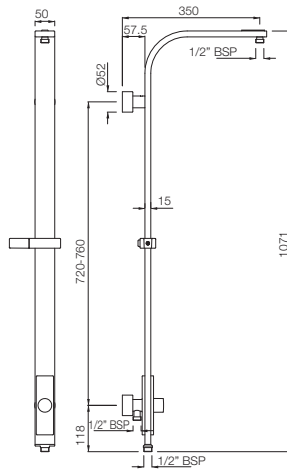

Exposed Shower Pipe with Provision for Simultaneous Working of Showers with Operating Diverter Knob, Flat Shape 1071X50X15mm & 350mm Wide with Sliding Holder for Hand Shower, Wall Bracket & 8mm dia, 0.5M Long Flexible Tube for Connection To Exposed Shower Mixer (without Showers)
SHA-CHR-1217F R 7832