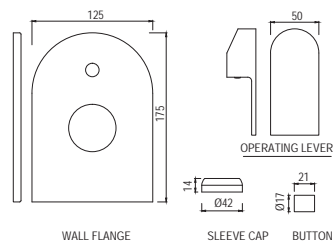

Exposed Part Kit of Single Lever In-wall Diverter (Compatible In-wall part ALD-065N is sold separately)
LYR-CHR-38065NK

R 597