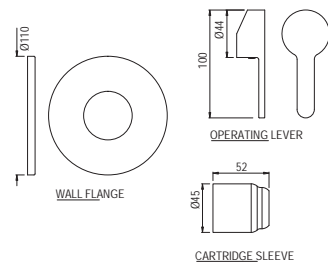

Exposed Part Kit of Single Lever In-wall Manual Valve, 35 mm Cartridge (Compatible In-wall parts ALD-227 or ALD-229 are sold separately)
FUS-CHR-29227K

R 393