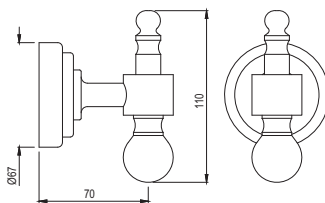

Single Robe Hook

AQN-CHR-7791	R 506
AQN-ABR-7791	R 810
AQN-ACR-7791	R 810
AQN-BCH-7791	R 709
AQN-BLM-7791	R 709
AQN-GDS-7791	R 1357
AQN-GLD-7791	R 1468
AQN-GRF-7791	R 810
AQN-SSF-7791	R 810
AQN-WHM-7791	R 709