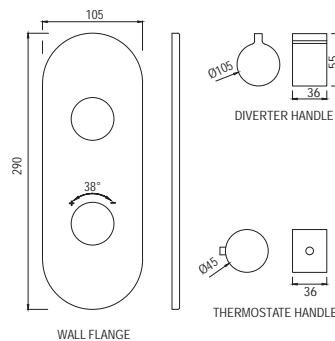

Laguna

Aquamax Exposed Part Kit of Thermostatic Shower Mixer (Compatible In-wall parts ALD-661 or ALD-661E are sold separately)
LAG-CHR-91661K