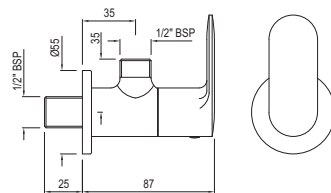

OPAL PRIME | FAUCETS

Quarter Turn | Basin

Exposed Parts of In-wall Single Built-in Stop Valve with Basin Spout (Compatible In-Wall part ALD-441 is sold separately)
OPP-CHR-15441KPM R 742

Quarter Turn | Taps

Bib Tap with Wall Flange
OPP-CHR-15037PM R 780

Angle Valve with Wall Flange

OPP-CHR-15053PM	R	448
OPP-ABR-15053PM	R	717
OPP-ACR-15053PM	R	717
OPP-BCH-15053PM	R	627
OPP-BLM-15053PM	R	627
OPP-BGP-15053PM	R	658
OPP-GBP-15053PM	R	739
OPP-GDS-15053PM	R	1197
OPP-GLD-15053PM	R	1299
OPP-GMP-15053PM	R	739
OPP-GRF-15053PM	R	717
OPP-SSF-15053PM	R	717
OPP-WHM-15053PM	R	627

In-wall Stop Valve with Adjustable Wall Flange, Size 15 mm (With Exposed and In-wall parts)

OPP-CHR-15083PM	R	665
OPP-GRF-15083PM	R	998