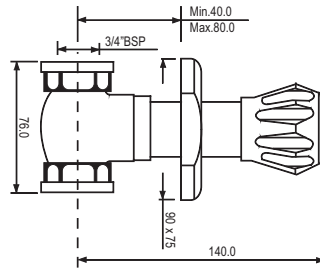

CONTINENTAL | FAUCETS

Multi Turn | Taps

In-wall Stop Valve, Extra Heavy Body with Adjustable Wall Flange, Size 20mm (With Exposed and In-wall parts)
CON-CHR-087KN

R 550