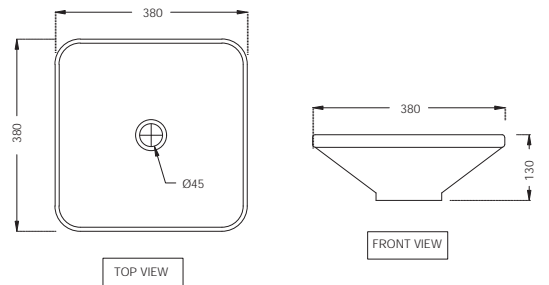

R 1215

LAS-WHT-91903
Table Top Basin,
Size: 450x450x130 mm,
Shape: Square