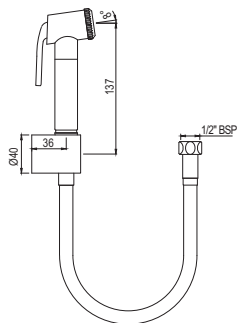

## Health Faucet

Health Faucet Kit (Flexible Hose, Handset & Bracket) with N.R.V

|             |   |     |
|-------------|---|-----|
| ALD-CHR-577 | R | 670 |
|-------------|---|-----|

Health Faucet Kit (Easy flex Hose, Handset & Bracket)