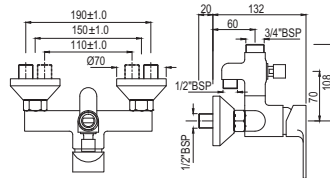

Single Lever Shower Mixer with Provision For Connection to Exposed Shower Pipe (SHA-1211NH or SHA-1213) & Hand Shower, Wall Mounted

VGP-CHR-81145	R 2206
VGP-ABR-81145	R 3530
VGP-ACR-81145	R 3530
VGP-BCH-81145	R 3089
VGP-BLM-81145	R 3089
VGP-GDS-81145	R 5892
VGP-GLD-81145	R 6397
VGP-GRF-81145	R 3530
VGP-SSF-81145	R 3530
VGP-WHM-81145	R 3089