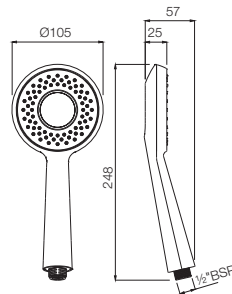

Hand Showers

Single Function 105mm Round Shape Hand Shower with Air Effect

HSH-CHR-1715

R 816

HSH-WHM-1715

R 870