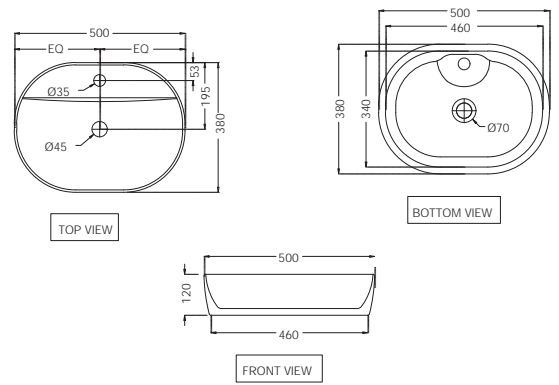

# JDR - JAQUAR DESIGNER RANGE

JDS-WHT-25937  
Thin Rim Table Top Basin,  
Size: 500x380x120 mm,  
Shape - Oval

R 2245

JDS-WHT-25939  
Thin Rim Table Top Basin,  
Size: 455x455x110 mm,  
Shape - Round

R 1958