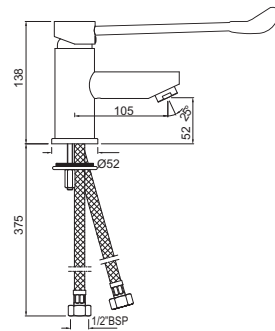

Florentine Single Lever Basin Mixer
with Extended Lever Handle without
Popup Waste with 375mm Long
Braided Hoses
FLR-CHR-5033B

R 1481

Sink