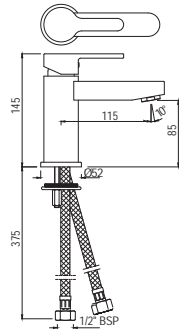

FUSION | FAUCETS

Single Lever | Basin

Single Lever Extended Basin Mixer (Height-85mm) without Popup Waste, with 375mm Long Braided Hoses
FUS-CHR-29023B

R 1789