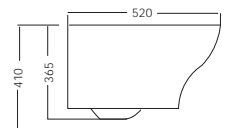

SIDE VIEW

ACS-WHT-87953BIUFWSM  
"Rimless Blind Installation Wall Hung  
WC With UF Soft Close Slim Seat  
Cover, Hinges, Accessories Set,  
Size: 380x520x365 mm"

R 9182

TOP VIEW

SIDE VIEW

BACK VIEW

---