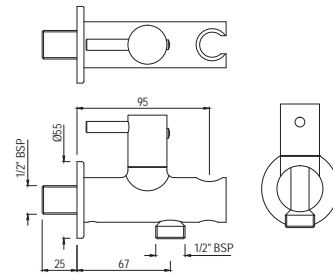

Wall Outlet With Shower Hook & Shut Off Valve

Round Wall Outlet with Shower
Hook and Shut off Valve