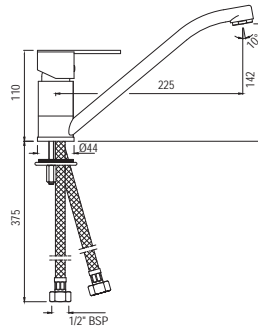

FONTE | FAUCETS

Single Lever | Kitchen

Single Lever Mono Sink Mixer
with Swivel Spout & 375mm Long
Braided Hoses
FON-CHR-40173B

R 1778

Quarter Turn | Basin