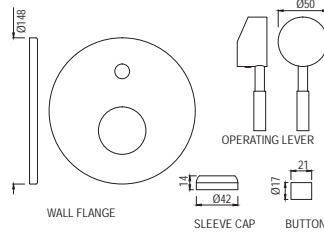

Exposed Part Kit of Single Lever In-wall Diverter (Compatible In-wall part ALD-065N is sold separately)
SOL-CHR-6065NK

R 587