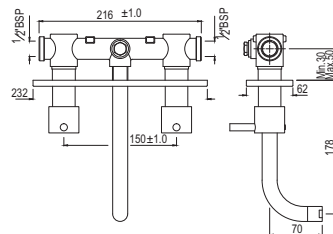

3 Hole Basin Mixer Wall Mounted
FLR-CHR-5433N

R 1687