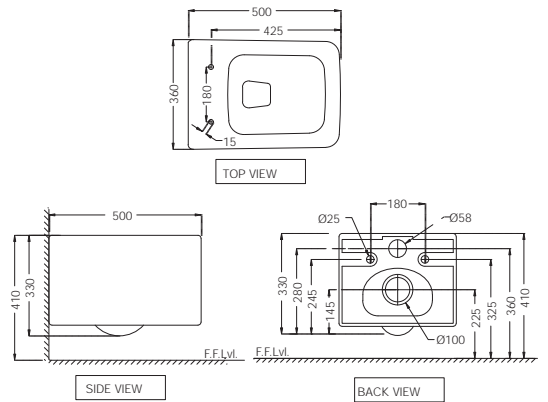

# KUBIX | SANITARYWARE

**KUS-BLM-35953BIUF5M** R 4784  
Rimless, Blind Installation Wall Hung  
WC In Black Matt With UF Soft  
Close Slim Seat Cover, Hinges,  
Accessories Set,  
Size: 360x500x330 mm

**KUS-WHM-35953BIUF5M** R 4784  
Rimless, Blind Installation Wall Hung  
WC In Black Matt With UF Soft  
Close Slim Seat Cover, Hinges,  
Accessories Set,  
Size: 360x500x330 mm