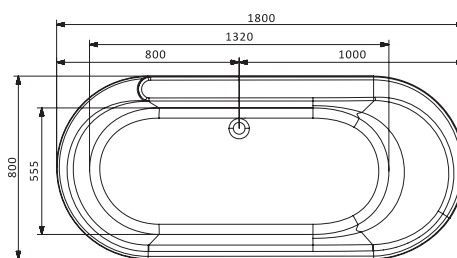

Specifications

PMMA Sheet

PU Green Reinforcement