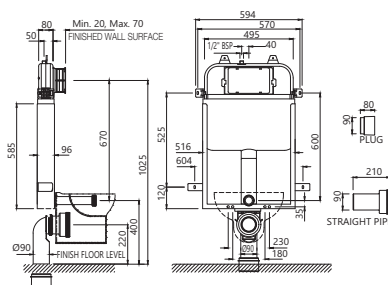

Single Piece Slim In-wall Cistern with Wall Mounting Frame, Installation Kit and "S-Type" Drain Pipe Connection Set for Wall Hung WC (without Flush Control Plate)
JCS-WHT-2400WS R 2271