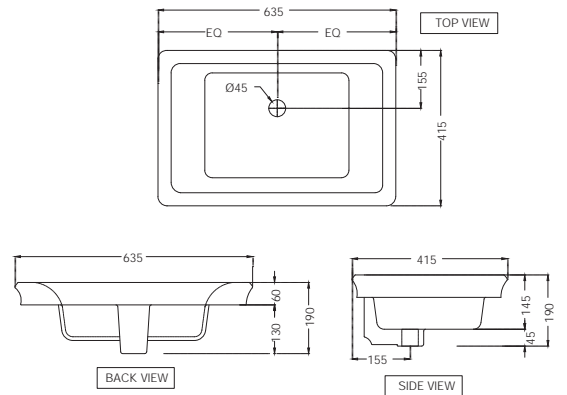

R 2206

ARS-WHT-39751P180UFSMZ
Bowl With Cistern For Coupled WC
With UF Soft Close Slim Seat Cover,
Hinges, Dual Flush Cistern Fitting,
Fixing Accessories And Accessories
Set, Size: 375x650x800 mm,
P Trap- 180 mm