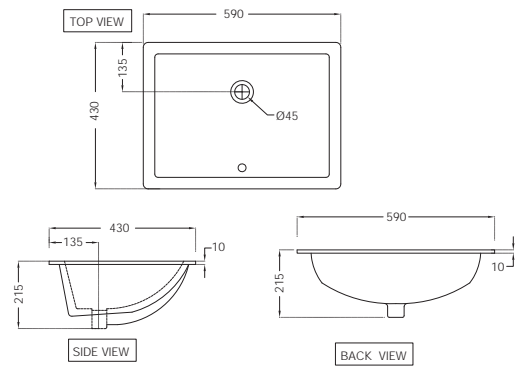

R 1576

QPS-WHT-7753P180UFPMZ  
Rimless Bowl With Cistern For  
Coupled WC, UF Soft Close Seat  
Cover, Hinges, Dual Flush Cistern  
Fitting And Fixing Accessories,  
Size: 420x710x810 mm,  
P Trap- 180 mm