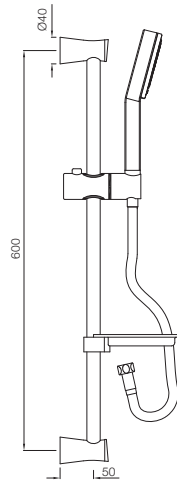

SHOWERS | ACCESSORIES

Sliding Rails

Slide Rail (19mm dia. & 600mm)
with Single function Hand Shower
(EHS-551) with 1.5M Plastic Coated
Shower Hose and soap dish
SHA-CHR-1110E

R 1127