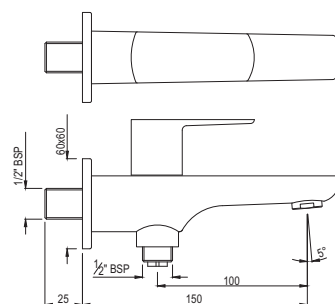

2-Way Bib Tap with Wall Flange

KUP-CHR-35041PM

R 1336

Prices are inclusive of VAT