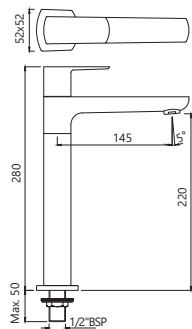

KUBIX PRIME | FAUCETS

Single Lever | Bath & Shower

Exposed Part Kit of Single Lever In-wall Manual Valve, 35 mm Cartridge (Compatible In-wall parts ALD-227 or ALD-229 are sold separately)

KUP-CHR-35227KPM	R 557
KUP-ABR-35227KPM	R 1096
KUP-ACR-35227KPM	R 1096
KUP-BCH-35227KPM	R 902
KUP-BLM-35227KPM	R 902
KUP-GDS-35227KPM	R 1764
KUP-GLD-35227KPM	R 2063
KUP-GRF-35227KPM	R 1096
KUP-SSF-35227KPM	R 1096
KUP-WHM-35227KPM	R 902

Exposed Parts of Floor Mounted Single Lever Bath Mixer with Provision for Hand Shower, but without Hand Shower & Shower Hose (Compatible In-Floor part ALD-121 is sold separately)

KUP-CHR-35121KPM	R 20515
KUP-ABR-35121KPM	R 32823
KUP-ACR-35121KPM	R 32823
KUP-BCH-35121KPM	R 28717
KUP-BLM-35121KPM	R 28717
KUP-GDS-35121KPM	R 51297
KUP-GLD-35121KPM	R 56410
KUP-GRF-35121KPM	R 32823
KUP-SSF-35121KPM	R 32823
KUP-WHM-35121KPM	R 28717

Single Lever | Bidet

Single Lever Bidet Mixer with Pop-up Waste & 375mm Long Braided Hoses

KUP-CHR-35213BPM	R 3179
KUP-BLM-35213BPM	R 4450

High Neck Basin Tap

KUP-CHR-35021PM	R 2119