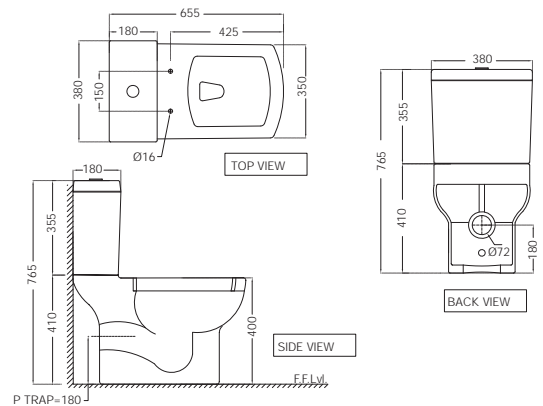

R 5038

LYS-WHT-38851P180UFSM
Single Piece WC With UF Soft
Close Slim Seat Cover, Hinges,
Dual Flush Cistern Fitting,
Fixing Accessories,
Size: 360x655x765 mm,
P Trap- 180 mm