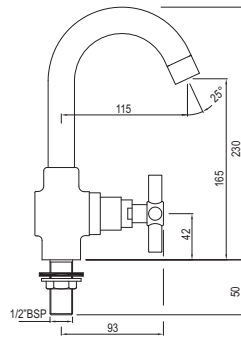

Sink Pillar Tap with Swivel Spout
SOL-CHR-6357

R 805