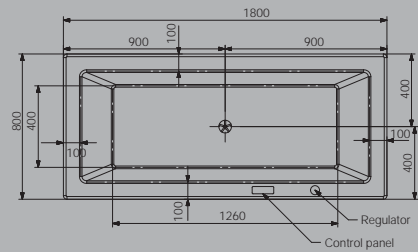

Fonte 1800x800x450 mm Water System

JWP-WHT-FONTE180WX

R 36827

Specifications

PMMA Sheet

PU Green Reinforcement

SS Frame

Level Sensor

Safety Vacuum Breaker

Keypad control

Overflow with Drain pipe

Water Pump 1 HP

Slim water Jets 6

Back Jets-4

Air Regulator

Headrests

Chromotherapy

JWA-WHT-FP180X (Front Panel Suitable For Kubix / Alive / Fonte180 / Kubix P / D'arc With Fixing Kit)

R 3430

JWA-WHT-SP80X (Side Panel Suitable For Kubix / Alive / Fonte1800 With Fixing Kit)

R 1799