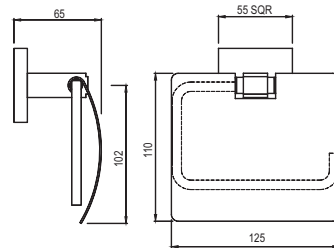

Toilet Roll Holder with Stainless Steel Flap

AKP-CHR-35753PS	R	696
AKP-ABR-35753PS	R	1113
AKP-ACR-35753PS	R	1113
AKP-BCH-35753PS	R	974
AKP-BLM-35753PS	R	974
AKP-BGP-35753PS	R	1009
AKP-GBP-35753PS	R	1148
AKP-GDS-35753PS	R	1855
AKP-GLD-35753PS	R	2017
AKP-GMP-35753PS	R	1148
AKP-GRF-35753PS	R	1113
AKP-SSF-35753PS	R	1113
AKP-WHM-35753PS	R	974