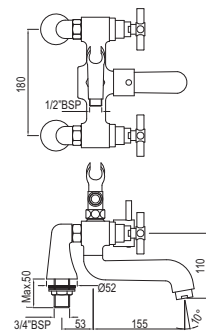

Bath & Shower Mixer with Telephone Shower Crutch, Deck Mounted
SOL-CHR-6271

R 3537