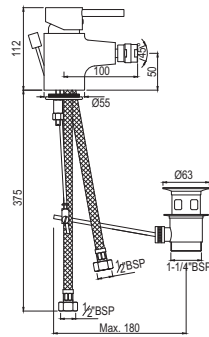

R 1878

Single Lever | Bidet

Single Lever Bidet Mixer with Popup
Waste & 375mm Long Braided
Hoses
FLR-CHR-5213B