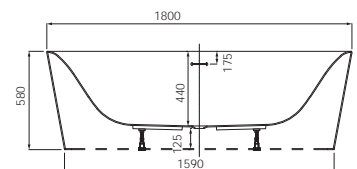

Specifications

Free standing
bathtub

Overflow
& drain