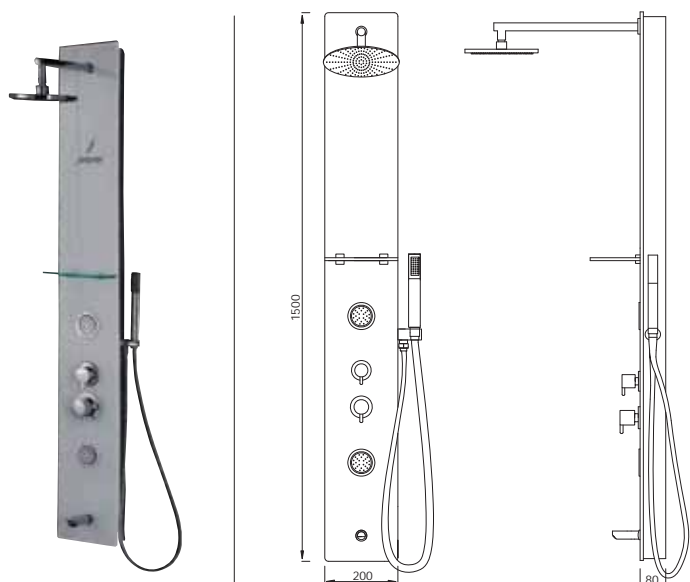

## Specifications

2 Jets

Hand Shower

Minimum water  
pressure 2 bar

Spout

Shampoo  
shelf

Head Shower