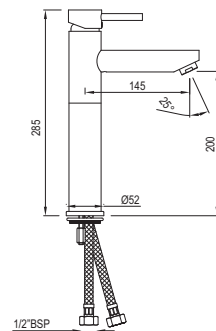

Single Lever High Neck Basin Mixer
without Popup Waste, with 600mm
Long Braided Hoses
FLR-CHR-5005NB

R 1577