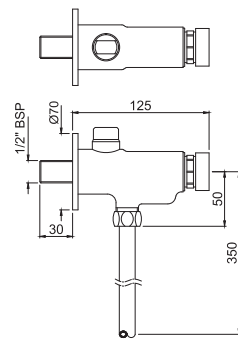

PRESSMATIC | FAUCETS

Urinals

Non-concussive In-wall Urinal Valve

PRS-CHR-073

R 855

Non-concussive Urinal Valve

PRS-CHR-077

R 918

New Age Pressmatic

Non-concussive (Straight Line Model) Basin Tap with Elbow Operated Extended Lever

PRS-CHR-001MED

R 1302

Non-concussive Basin Tap with Elbow Operated Extended Lever

PRS-CHR-031MED

R 1311