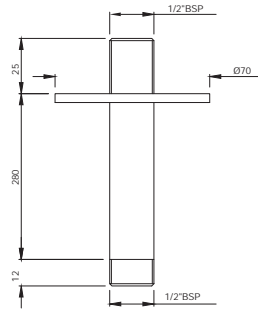

SHOWERS | ACCESSORIES

Ceiling Mounted Shower Arms

Round Ceiling Shower Arm, 20mm dia. & 280mm Long

SHA-CHR-475L280	R	457
SHA-ABR-475L280	R	730
SHA-ACR-475L280	R	730
SHA-BCH-475L280	R	636
SHA-BLM-475L280	R	636
SHA-GDS-475L280	R	1145
SHA-GLD-475L280	R	1250
SHA-GRF-475L280	R	730
SHA-SSF-475L280	R	730
SHA-WHM-475L280	R	636