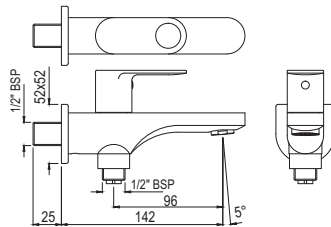

2-Way Bib Tap with Wall Flange

ORP-CHR-10041PM

R 874