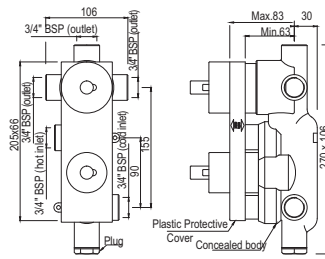

Aquamax In-wall Body of Thermostatic Shower Mixer with Fixing Lugs & 3-way diverter (Without Exposed Parts)
ALD-CHR-683E

R 5617