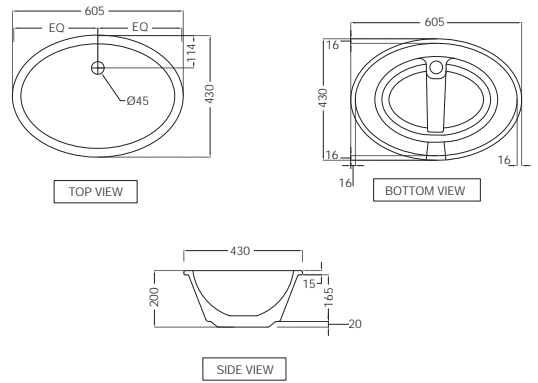

R 695

**CNS-WHT-705**  
Under Counter Basin With  
Fixing Accessories,  
Size: 605x430x200 mm,  
Shape: Oval

R 937

**CNS-WHT-751P180SPPZ**  
Bowl With Cistern For Coupled  
WC With PP Soft Close Seat Cover,  
Hinges, Dual Flush Cistern Fitting,  
Fixing Accessories And Accessories  
Set, Size: 410x660x810 mm,  
P Trap- 180 mm