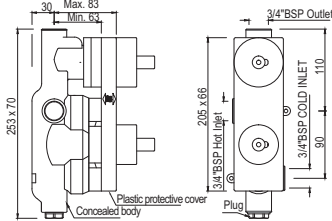

Aquamax In-wall Body of
Thermostatic Shower Mixer Single
Function with Fixing Lugs (Without
Exposed Parts)
ALD-CHR-661E R 4770