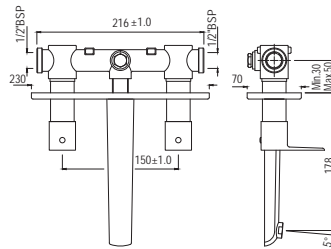

KUBIX PRIME | FAUCETS

Quarter Turn | Basin

3 Hole Basin Mixer Wall Mounted

KUP-CHR-35433PM

R 3137