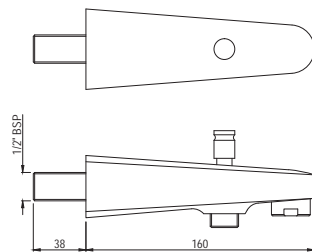

# BATHTUB SPOUTS

Continental

Continental Bath Spout with Wall Flange  
SPJ-CHR-429

R 522

Continental Bath Spout 235mm Long with Wall Flange  
SPJ-CHR-433

R 874

Continental Bath Spout with Diverter  
SPJ-CHR-463