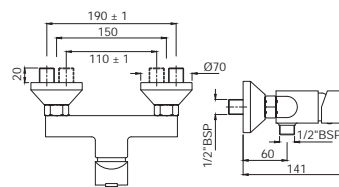

Single Lever Shower Mixer, Wall Mounted
FON-CHR-40149

R 1640