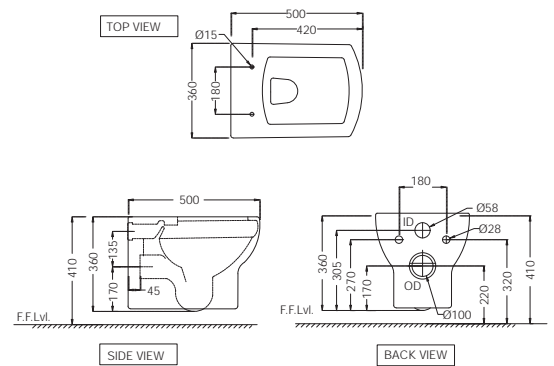

R 938

R 1128

LYS-WHT-38953BIUF5M
Rimless, Blind Installation Wall Hung
WC With UF Soft Close Slim Seat
Cover, Hinges, Accessories Set,
Size: 360x500x360 mm

R 5704