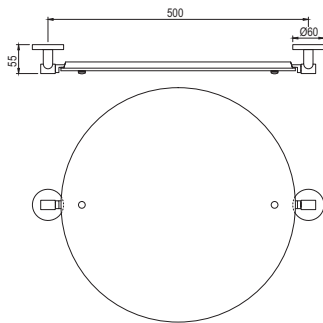

Swivel Mirror

ACN-CHR-1195N

R 1203

COMBO PACK