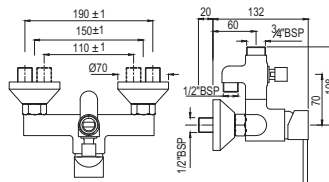

Single Lever Shower Mixer with Provision For Connection to Exposed Shower Pipe (SHA-1211NH or SHA-1213) & Hand Shower, Wall Mounted
DRC-CHR-37145

R 2206