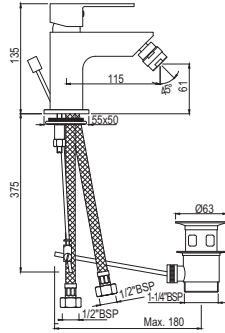

ARIA | FAUCETS

Single Lever | Bidet

Single Lever Bidet Mixer with Popup Waste & 375mm Long Braided Hoses
ARI-CHR-39213B