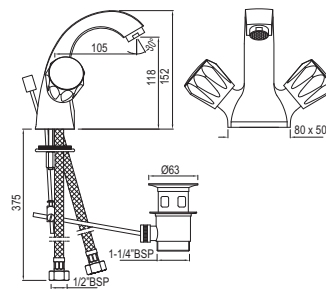

Monoblock Basin Mixer with popup waste & 375mm Long Braided Hoses
CON-CHR-169KNB

R 1681