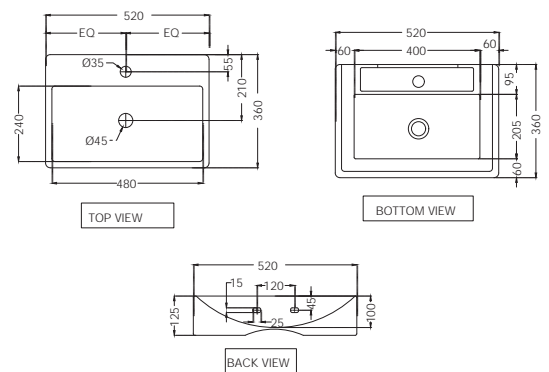

FLORENTINE | SANITARYWARE

FLS-WHT-5801
"Wall Hung Basin With Fixing
Accessories,
Size: 585x450x220 mm"
FLS-WHT-5301
Full Pedestal For FLS-WHT-5801

R 1243

R 612

R 1808

R 882

R 1119