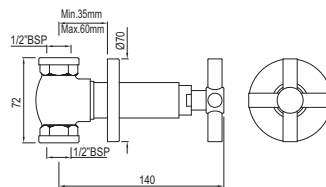

In-wall Stop Valve with Adjustable Wall Flange, Size 15 mm (With Exposed and In-wall parts)

SOL-CHR-6083

R 563