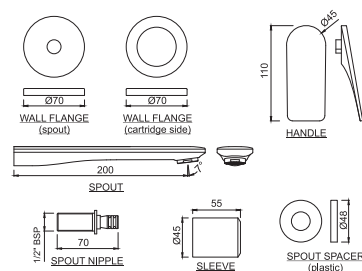

LAGUNA | FAUCETS

Single Lever | Basin

Single Lever Basin Mixer without Popup Waste, with 375mm Long Braided Hoses

LAG-CHR-91011B	R 2713
LAG-BCH-91011B	R 3798
LAG-BLM-91011B	R 3798
LAG-BBC-91011B	R 3798

Single Lever Extended Basin Mixer (Height-128mm) without Popup Waste, with 375mm Long Braided Hoses and Base Flange

LAG-CHR-91023BWF	R 3328
LAG-BCH-91023BWF	R 4659
LAG-BLM-91023BWF	R 4659
LAG-BGP-91023BWF	R 4825
LAG-GBP-91023BWF	R 5491
LAG-GMP-91023BWF	R 5491
LAG-BBC-91023BWF	R 4659
LAG-BGM-91023BWF	R 4825
LAG-GMG-91023BWF	R 5491

Single Lever High Neck Basin Mixer without Popup Waste, with 600mm Long Braided Hoses and Base Flange

LAG-CHR-91005BWF	R 4150
LAG-BCH-91005BWF	R 5810
LAG-BLM-91005BWF	R 5810
LAG-BGP-91005BWF	R 6017
LAG-GBP-91005BWF	R 6847
LAG-GMP-91005BWF	R 6847
LAG-BBC-91005BWF	R 5810
LAG-BGM-91005BWF	R 6017
LAG-GMG-91005BWF	R 6847

Exposed Parts of Single Lever Built-in In-wall Manual Valve with basin spout, two separate wall flanges, cartridge Sleeve and operating lever (Compatible in-wall parts ALD-233NPSO or ALD-235NPSO are sold separately)

LAG-CHR-91231NK	R 1735
LAG-BCH-91231NK	R 2429
LAG-BLM-91231NK	R 2429
LAG-BGP-91231NK	R 2516
LAG-GBP-91231NK	R 2863
LAG-GMP-91231NK	R 2863
LAG-BBC-91231NK	R 2429
LAG-BGM-91231NK	R 2516
LAG-GMG-91231NK	R 2863

Prices are inclusive of VAT