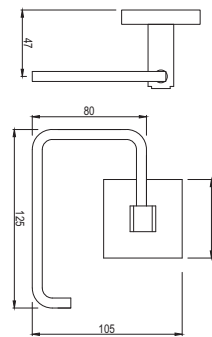

Toilet Roll Holder

AKP-CHR-35751P	R	457
AKP-ABR-35751P	R	730
AKP-ACR-35751P	R	730
AKP-BCH-35751P	R	639
AKP-BLM-35751P	R	639
AKP-GDS-35751P	R	1218
AKP-GLD-35751P	R	1324
AKP-GRF-35751P	R	730
AKP-SSF-35751P	R	730
AKP-WHM-35751P	R	639