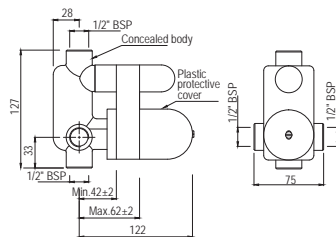

In-wall Body of Single Lever Diverter with 40mm Cartridge (Without Exposed Parts)
ALD-CHR-065N

R 1764