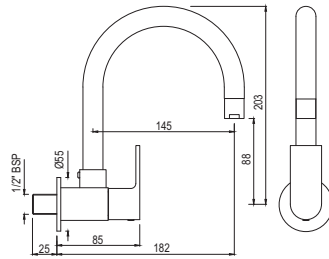

LYRIC | FAUCETS

Quarter Turn | Kitchen

Sink Tap with Regular Swivel Spout

LYR-CHR-38347S

R 728