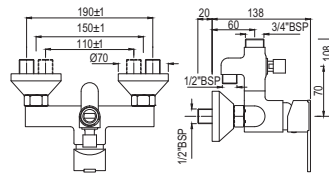

Single Lever Shower Mixer with Provision For Connection to Exposed Shower Pipe (SHA-1211NH or SHA-1213) & Hand Shower, Wall Mounted
FON-CHR-40145

R 2206