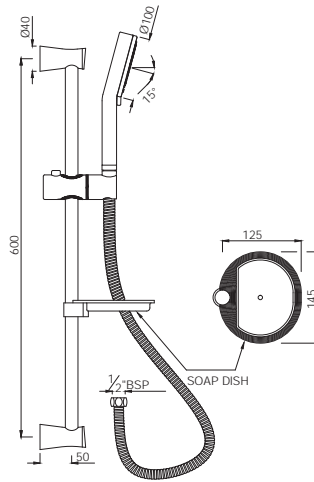

Slide Rail (19mm dia. & 600mm) with Multifunction Hand Shower (HSH-1939) with 1.5M Long Flexible Hose and soap dish
SHA-CHR-1150EF

R 1556

Wall Mounted Shower Arms