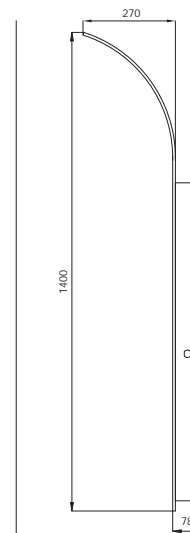

GLASSY - WHITE 1400 x 250 mm

Disclaimer: Pictures shown are for illustration purposes only

JPL-WHT-ST86113

R 9492

Glassy White Shower Panel 1400x250mm
With Thermostat Mixer, White Tempered
Glass With Special Surface

Specifications

- Body material
  Tempered glass with
  glass special surface
- Movable ABS
  top shower
- Moveable ABS
  body massage jets
- Chrome plated
  ABS hand shower
- Embedded
  shelf
- Brass faucets body
  with thermostat
  mixer
- Multifunction water
  diverter for top shower
  waterfall, hand shower,
  body jets, spout
- Brass Spout
- 40cm
  stainless steel
  braided hose
- 1.5cm stainless
  steel double locked
  flexible hoses
- Minimum
  water pressure
  required 2 bar