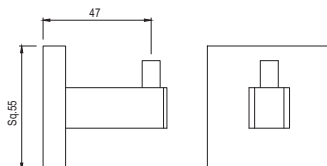

Robe Hook

AKP-CHR-35791P	R	308
AKP-ABR-35791P	R	492
AKP-ACR-35791P	R	492
AKP-BCH-35791P	R	428
AKP-BLM-35791P	R	428
AKP-BGP-35791P	R	446
AKP-GBP-35791P	R	508
AKP-GDS-35791P	R	768
AKP-GLD-35791P	R	847
AKP-GMP-35791P	R	508
AKP-GRF-35791P	R	492
AKP-SSF-35791P	R	492
AKP-WHM-35791P	R	428