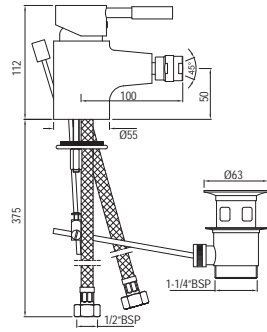

SOLO | FAUCETS

Single Lever | Bidet

Single Lever Bidet Mixer with Popup Waste & 375mm Long Braided Hoses
SOL-CHR-6213B