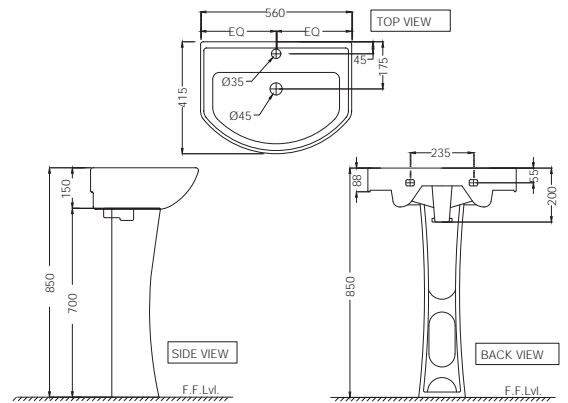

R 456

CNS-WHT-801  
Wall Hung Basin With  
Fixing Accessories,  
Size: 560x415x200 mm  
CNS-WHT-301  
Full Pedestal For CNS-WHT-801

R 918

R 612

CNS-WHT-811  
Wall Hung Basin With  
Fixing Accessories,  
Size: 565x450x195 mm  
CNS-WHT-303  
Full Pedestal For CNS-WHT-811