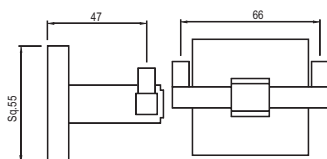

BATH ACCESSORIES

Kubix Prime

Double Coat Hook

AKP-CHR-35761P	R	381
AKP-ABR-35761P	R	610
AKP-ACR-35761P	R	610
AKP-BCH-35761P	R	533
AKP-BLM-35761P	R	533
AKP-BGP-35761P	R	552
AKP-GBP-35761P	R	629
AKP-GDS-35761P	R	954
AKP-GLD-35761P	R	1049
AKP-GMP-35761P	R	629
AKP-GRF-35761P	R	610
AKP-SSF-35761P	R	610
AKP-WHM-35761P	R	533