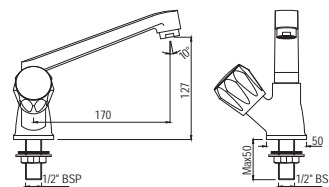

Sink Pillar Tap with Swivel Spout
CON-CHR-349KNM

R 796