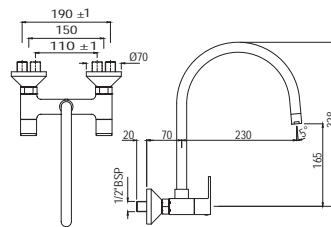

ARI-CHR-39223

R 3080

Quarter Turn | Kitchen

Sink Mixer with Regular Swivel Spout, Wall Mounted
ARI-CHR-39309

R 1967

Quarter Turn | Taps