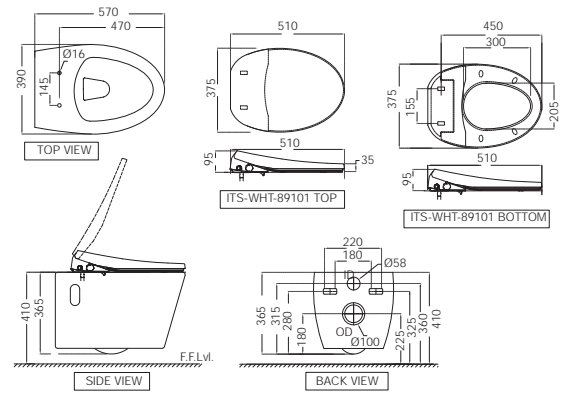

# BIDSPA

ITS-WHT-89953PP  
Bidspa Rimless Wall Hung WC With  
Electronic PP Seat Cover, Hinges,  
Accessories Set,  
Size: 390x570x365 mm

R 11462

—  
DISABLED-FRIENDLY  
SANITARYWARE