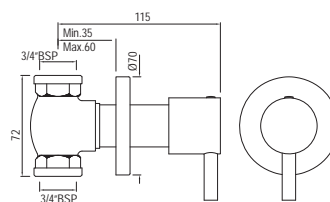

In-wall Stop Valve with Adjustable Wall Flange, Size 20 mm (With Exposed and In-wall parts)

FLR-CHR-5089N

R 519