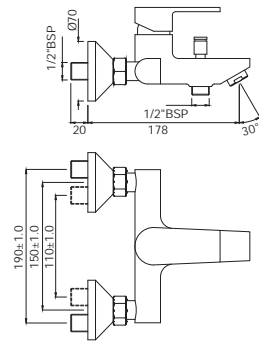

Single Lever Bath & Shower Mixer, Wall Mounted

ARI-CHR-39119

R 2324