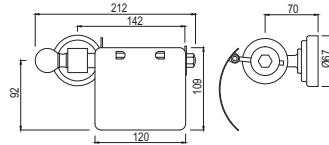

BATH ACCESSORIES

Queen's

Toilet Paper Holder with Lid

AQN-CHR-7753	R 983
AQN-ABR-7753	R 1574
AQN-ACR-7753	R 1574
AQN-BCH-7753	R 1377
AQN-BLM-7753	R 1377
AQN-GDS-7753	R 2628
AQN-GLD-7753	R 2852
AQN-GRF-7753	R 1574
AQN-SSF-7753	R 1574
AQN-WHM-7753	R 1377