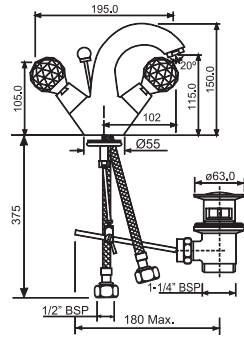

Monoblock Basin Mixer with popup
waste & 375mm Long Braided
Hoses
CTL-CHR-8169B

R 6557