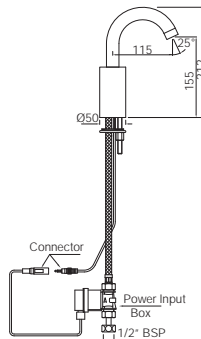

Sensor Faucet for Wash Basin Deck Mounted Complete with Control Box (Battery Operated)

SNR-CHR-51021	R	4030