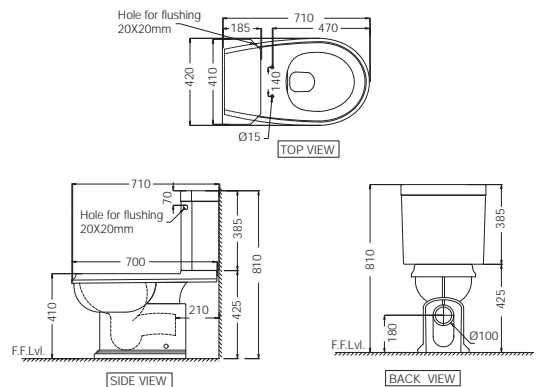

QUEEN'S PRIME | SANITARYWARE

QPS-WHT-7803PM
"Wall Hung Basin With Fixing
Accessories,
Size: 610x465x275 mm"
QPS-WHT-7303PM
Full Pedestal For
QPS-WHT-7803PM

R 2250

R 960

R 1576

R 5303

QPS-WHT-7753P180UFSPMZ
Rimless Bowl With Side Flush
Cistern For Coupled WC, UF Soft
Close Seat Cover, Hinges, Single
Flush Cistern Fitting And
Fixing Accessories,
Size: 420x710x810 mm,
P Trap- 180 mm

R 5303