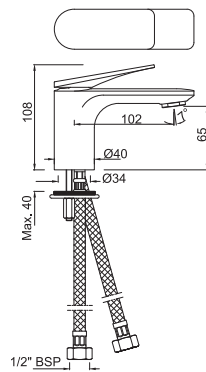

LAGUNA | FAUCETS

Single Lever | Basin

Single Lever Basin Mixer without Popup Waste, with 375mm Long Braided Hoses

LAG-CHR-91011B	R 2713
LAG-BCH-91011B	R 3798
LAG-BLM-91011B	R 3798
LAG-BBC-91011B	R 3798