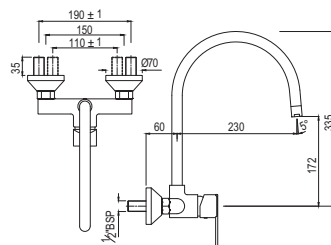

Exposed Parts of Floor Mounted
Single Lever Bath Mixer with
Provision for Hand Shower, but
without Hand Shower & Shower
Hose (Compatible In-Floor part
ALD-121 is sold separately)
FON-CHR-40121K

R 15770

Single Lever | Kitchen