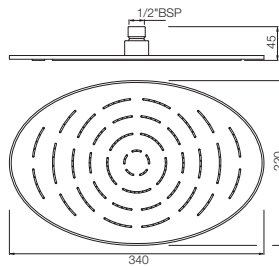

Single Function 340X220mm Oval Shape Maze Overhead Shower, Stainless Steel

OHS-CHR-1635	R 2930
OHS-ABR-1635	R 4689
OHS-ACR-1635	R 4689
OHS-BCH-1635	R 4103
OHS-BLM-1635	R 4103
OHS-GDS-1635	R 8371
OHS-GLD-1635	R 8498
OHS-GRF-1635	R 4689
OHS-SSF-1635	R 4689
OHS-WHM-1635	R 4103