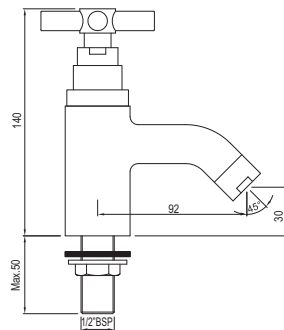

# SOLO | FAUCETS

Single Lever | Bidet

Single Lever Bidet Mixer with Popup Waste & 375mm Long Braided Hoses  
SOL-CHR-6213B

R 1888

Quarter Turn | Basin

Basin Tap 1/2 Inch

SOL-CHR-6011

R 684