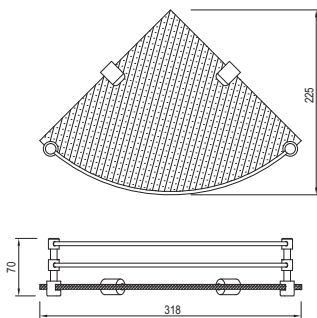

# BATH ACCESSORIES

Continental

Corner Glass Shelf (with Bracket)

|              |   |      |
|--------------|---|------|
| ACN-CHR-1173 | R | 445  |
| ACN-ABR-1173 | R | 712  |
| ACN-ACR-1173 | R | 712  |
| ACN-BCH-1173 | R | 623  |
| ACN-BLM-1173 | R | 623  |
| ACN-GDS-1173 | R | 1113 |
| ACN-GLD-1173 | R | 1230 |
| ACN-GRF-1173 | R | 712  |
| ACN-SSF-1173 | R | 712  |
| ACN-WHM-1173 | R | 623  |