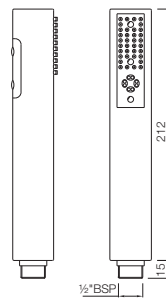

Multifunction 32mm Round Shape
Hand Shower with Normal &
Massage Spray
HSH-CHR-5541

R 761