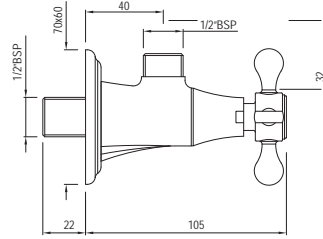

QUEEN'S PRIME | FAUCETS

Quarter Turn | Taps

Angle Valve with Wall Flange

QQP-CHR-7053PM	R	543
QQP-ABR-7053PM	R	868
QQP-ACR-7053PM	R	868
QQP-BCH-7053PM	R	760
QQP-BLM-7053PM	R	760
QQP-GDS-7053PM	R	1556
QQP-GLD-7053PM	R	1574
QQP-GRF-7053PM	R	868
QQP-SSF-7053PM	R	868
QQP-WHM-7053PM	R	760