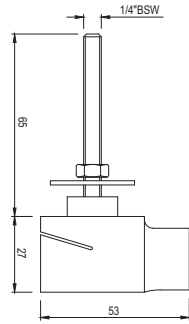

Urinal Spreader bowl Top Inlet
15mm with Fixing Stud

ALD-CHR-1043

R 223