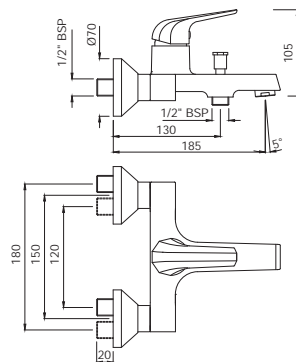

Exposed Parts of Single Lever
Built-in In-wall Manual Valve with
Basin Spout (Compatible in wall
parts ALD-233N or ALD-235N are
sold separately)

COP-CHR-233NKPM

R 1090

Single Lever | Bath & Shower