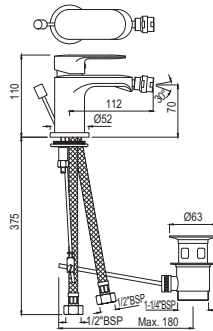

Single Lever | Bidet

Single Lever Bidet Mixer with Popup Waste & 375mm Long Braided Hoses

|                  |   |      |
|------------------|---|------|
| OPP-CHR-15213BPM | R | 2225 |
|------------------|---|------|