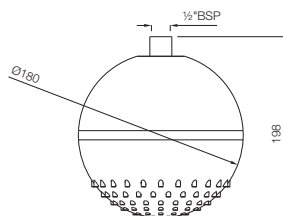

LED Single Function 180mm
Circular Shape Overhead Shower
OHS-CHR-1763
OHS-WHM-1763
OHS-BLM-1763

R 5922
R 6317
R 6317