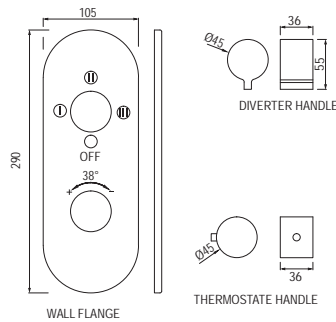

AQUAMAX THERMOSTAT

Laguna

Aquamax Exposed Part Kit of Thermostatic Shower Mixer with 2-way diverter (Compatible In-wall Part ALD-681 or ALD-681E are sold separately)

LAG-CHR-91681K R 1781

Aquamax Thermostatic Shower Mixer with 2-way diverter (With Exposed and In-wall parts)

LAG-BCH-91681 R 8635
LAG-BLM-91681 R 8635
LAG-BGP-91681 R 8724
LAG-GBP-91681 R 9615
LAG-GMP-91681 R 9615
LAG-BBC-91681 R 8635
LAG-BGM-91681 R 8724
LAG-GMG-91681 R 9615

Aquamax Exposed Part Kit of Thermostatic Shower Mixer with 3-way diverter (Compatible In-wall Parts ALD-683 or ALD-683E are sold separately)

LAG-CHR-91683K R 1781

Aquamax Thermostatic Shower Mixer with 3-way diverter (With Exposed and In-wall parts)

LAG-BCH-91683 R 8952
LAG-BLM-91683 R 8952
LAG-BGP-91683 R 9042
LAG-GBP-91683 R 9959
LAG-GMP-91683 R 9959
LAG-BBC-91683 R 8952
LAG-BGM-91683 R 9042
LAG-GMG-91683 R 9959

Queen's Prime

Aquamax Exposed Part Kit of Thermostatic Shower Mixer (Compatible In-wall parts ALD-661 or ALD-661E are sold separately)

QQP-CHR-7661KPM R 1920

Aquamax Thermostatic Shower Mixer (With Exposed and In-wall parts)

QQP-ABR-7661PM R 9034
QQP-ACR-7661PM R 9034
QQP-BCH-7661PM R 8173
QQP-BLM-7661PM R 8173
QQP-GDS-7661PM R 11583
QQP-GLD-7661PM R 12961
QQP-GRF-7661PM R 9034
QQP-SSF-7661PM R 9034
QQP-WHM-7661PM R 8173

Aquamax Exposed Part Kit of Thermostatic Shower Mixer with 2-way diverter (Compatible In-wall Part ALD-681 or ALD-681E are sold separately)

QQP-CHR-7681KPM R 1920

Aquamax Thermostatic Shower Mixer with 2-way diverter (With Exposed and In-wall parts)

QQP-ABR-7681PM R 9749
QQP-ACR-7681PM R 9749
QQP-BCH-7681PM R 8830
QQP-BLM-7681PM R 8830
QQP-GDS-7681PM R 12563
QQP-GLD-7681PM R 13846
QQP-GRF-7681PM R 9749
QQP-SSF-7681PM R 9749
QQP-WHM-7681PM R 8830