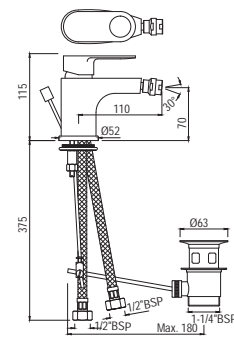

Single Lever | Bidet

Single Lever Bidet Mixer with Popup Waste & 375mm Long Braided Hoses

|                  |        |
|------------------|--------|
| ORP-CHR-10213BPM | R 2225 |
|------------------|--------|