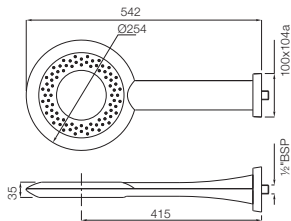

# SHOWERS | SINGLE FUNCTION

Overhead Showers

Single Function 150X150mm  
Square Shape Overhead Shower  
OHS-CHR-35495

R 730

Single Function 200X200mm  
Square Shape Overhead Shower  
OHS-CHR-35497

R 874

Single Function 250mm Round  
Shape Overhead Shower  
OHS-CHR-1765  
OHS-WHM-1765  
OHS-BLM-1765