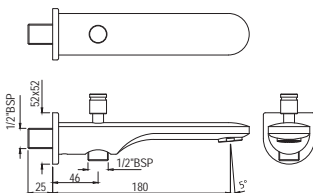

Opal Prime Bath Spout with Diverter & Wall Flange

SPJ-CHR-15463PM	R	983
SPJ-ABR-15463PM	R	1574
SPJ-ACR-15463PM	R	1574
SPJ-BCH-15463PM	R	1377
SPJ-BLM-15463PM	R	1377
SPJ-BGP-15463PM	R	1426
SPJ-GBP-15463PM	R	1623
SPJ-GDS-15463PM	R	2628
SPJ-GLD-15463PM	R	2852
SPJ-GMP-15463PM	R	1623
SPJ-GRF-15463PM	R	1574
SPJ-SSF-15463PM	R	1574
SPJ-WHM-15463PM	R	1377

Chrome
CHR

Antique
Bronze
ABR

Antique
Copper
ACR

Black
Chrome
BCH

Black
Matt
BLM

Gold
Dust
GDS

Full
Gold
GLD

Graphite
GRF

Blush
Gold
BGP

Gold
Matt
GMP

Gold
Bright
GBP

White
Matt
WHM

Stainless Steel
Finish
SSF