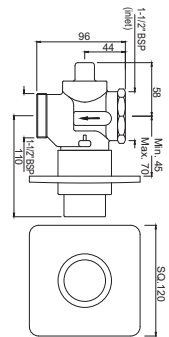

Metropole Regular In-wall Flush Valve, 40mm Size for Western Commode with Round Flange

FLV-CHR-1093N	R	1212
FLV-ABR-1093N	R	1818
FLV-ACR-1093N	R	1818
FLV-BCH-1093N	R	1576
FLV-BLM-1093N	R	1576
FLV-GDS-1093N	R	2268
FLV-GLD-1093N	R	2586
FLV-GRF-1093N	R	1818
FLV-SSF-1093N	R	1818
FLV-WHM-1093N	R	1576