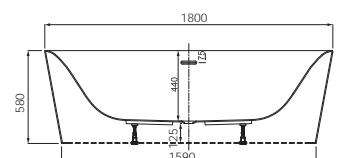

Specifications

Free standing
bathtub

Overflow
& drain