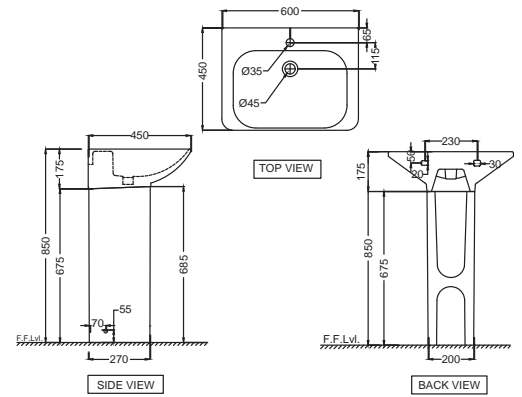

R 4364

R 1774

LAS-WHT-91807  
Wall Hung Basin With  
Fixing Accessories,  
Size: 600x450x175 mm  
LAS-WHT-91301  
Full Pedestal For LAS-WHT-91801,  
Size: 200x265x685 mm

R 3289

R 1565

LAS-WHT-91901  
Table Top Basin,  
Size: 380x380x130 mm,  
Shape: Square