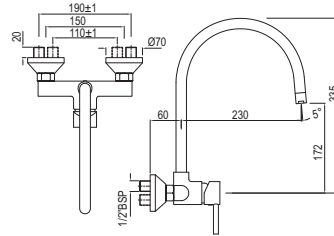

Single Lever Sink Mixer with Swinging Spout on Upper Side, Wall Mounted
FLR-CHR-5165

R 1878