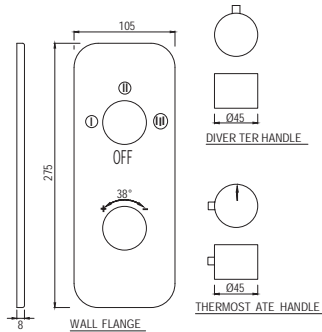

AQUAMAX THERMOSTAT

Florentine

Aquamax Exposed Part Kit of
Thermostatic Shower Mixer with
2-way diverter (Compatible In-wall
Part ALD-681 or ALD-681E are sold
separately)
FLR-CHR-5681K R 1357

Aquamax Exposed Part Kit of
Thermostatic Shower Mixer with
3-way diverter (Compatible In-wall
Parts ALD-683 or ALD-683E are
sold separately)
FLR-CHR-5683K R 1357

Kubix Prime

Aquamax Exposed Part Kit of Single
Lever Shower Mixer with 3-way
diverter (Compatible In-wall Parts
ALD-783 or ALD-783E are sold
separately)
KUP-CHR-35783KPM R 855

Opal Prime

Aquamax Exposed Part Kit of Single
Lever Shower Mixer with 3-way
diverter (Compatible In-wall Parts
ALD-783 or ALD-783E are sold
separately)
OPP-CHR-15783KPM R 879