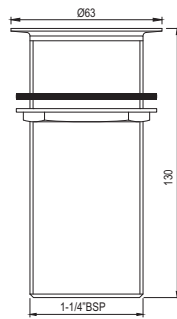

Basin Waste with 130mm Height, Unslotted

ALD-CHR-705L130	R	269
ALD-ABR-705L130	R	430
ALD-ACR-705L130	R	430
ALD-BCH-705L130	R	377
ALD-BLM-705L130	R	377
ALD-BGP-705L130	R	390
ALD-GBP-705L130	R	443
ALD-GDS-705L130	R	715
ALD-GLD-705L130	R	779
ALD-GMP-705L130	R	443
ALD-GRF-705L130	R	430
ALD-SSF-705L130	R	430
ALD-WHM-705L130	R	377