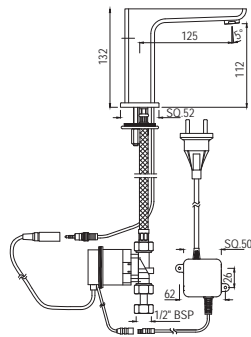

Kubix Prime Sensor Faucet for Wash Basin (9V transformer & Provision for Battery Operated)
SNR-CHR-35019PMEB