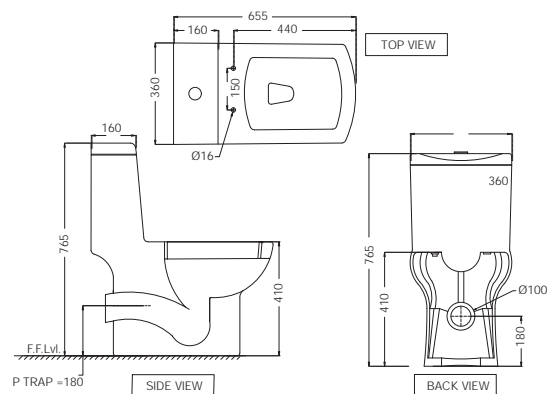

LYRIC | SANITARYWARE

LYS-WHT-38301
Full Pedestal For LYS-WHT-38801

R 710

R 500

LYS-WHT-38751P180UFSMZ
Bowl With Cistern For Coupled WC
with UF Soft Close Slim Seat Cover,
Hinges, Dual Flush Cistern Fitting
And Fixing Accessories,
Size: 380x655x765 mm,
P Trap- 180 mm

R 5038

LYS-WHT-38851P180UFSM
Single Piece WC With UF Soft
Close Slim Seat Cover, Hinges,
Dual Flush Cistern Fitting,
Fixing Accessories,
Size: 360x655x765 mm,
P Trap- 180 mm

R 6359