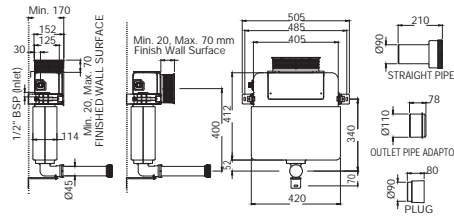

Single Piece In-wall Cistern Body (Front or Top Actuation) with Installation Kit & "P-Type" drain pipe connection set for Wall Hung WC (without Flush Control Plate)
JCS-WHT-2431P

R 1585