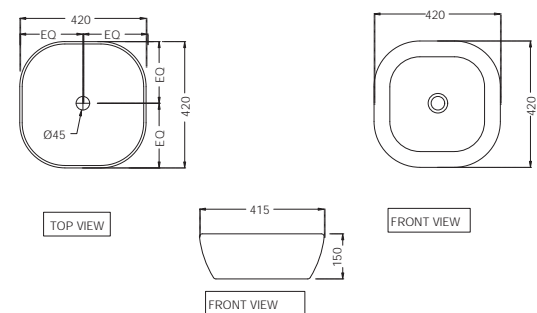

# JDR - JAQUAR DESIGNER RANGE

JDS-WHT-25801  
Table Top Basin,  
Size: 460x265x110 mm

R 1163

JDS-WHT-25901  
Table Top Basin,  
Size: 640x425x155 mm

R 1233

JDS-WHT-25903  
Table Top Basin,  
Size: 480x470x195 mm