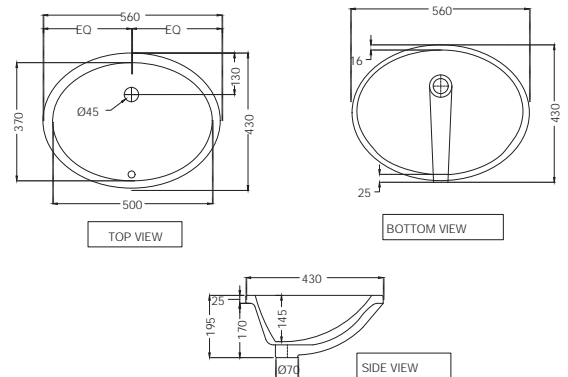

R 882

FLS-WHT-5931
"Table Top Basin,
Size: 520x360x125 mm"