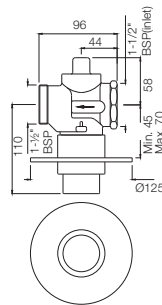

Metropole Flush Valves-40 mm