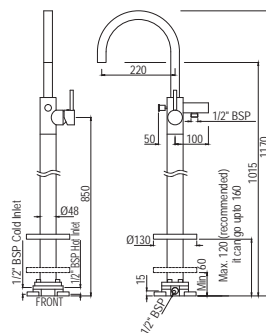

Exposed Parts of Floor Mounted Single Lever Bath Mixer with Provision for Hand Shower, but without Hand Shower & Shower Hose (Compatible In-Floor part ALD-121 is sold separately)
FLR-CHR-5121K

R 13403