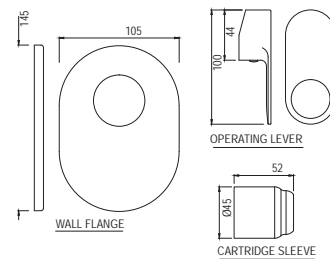

ORNAMIX PRIME | FAUCETS

Single Lever | Bath & Shower

Single Lever Bath & Shower Mixer
3-in-1 System with Provision for
both Hand Shower and Overhead
Shower Complete with 115mm
Long Bend Pipe on Upper Side,
Wall Mounted
ORP-CHR-10125PM

R 4351

Single Lever Shower Mixer, Wall
Mounted
ORP-CHR-10149PM

R 1620

Exposed Part Kit of Single Lever
In-wall Diverter (Compatible In-wall
part ALD-065N is sold separately)
ORP-CHR-10065NKPM

R 563

Single Lever In-wall Diverter (With
In-wall & Exposed Parts)

ORP-ABR-10065PM	R 3105
ORP-ACR-10065PM	R 3105
ORP-BCH-10065PM	R 2817
ORP-BLM-10065PM	R 2817
ORP-GDS-10065PM	R 4197
ORP-GLD-10065PM	R 4366
ORP-GRF-10065PM	R 3105
ORP-SSF-10065PM	R 3105
ORP-WHM-10065PM	R 2817

Exposed Part Kit of Single Lever
In-wall Manual Valve, 35 mm
Cartridge (Compatible In-wall parts
ALD-227 or ALD-229 are sold
separately)

ORP-CHR-10227KPM	R 490
ORP-ABR-10227KPM	R 987
ORP-ACR-10227KPM	R 987
ORP-BCH-10227KPM	R 807
ORP-BLM-10227KPM	R 807
ORP-GDS-10227KPM	R 1556
ORP-GLD-10227KPM	R 1867
ORP-GRF-10227KPM	R 987
ORP-SSF-10227KPM	R 987
ORP-WHM-10227KPM	R 807