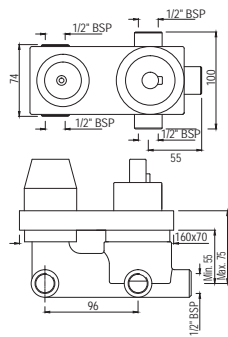

Aquamax In-wall Body of Single Lever Shower Mixer with 3-way diverter (Without Exposed Parts)
ALD-CHR-783

R 3158