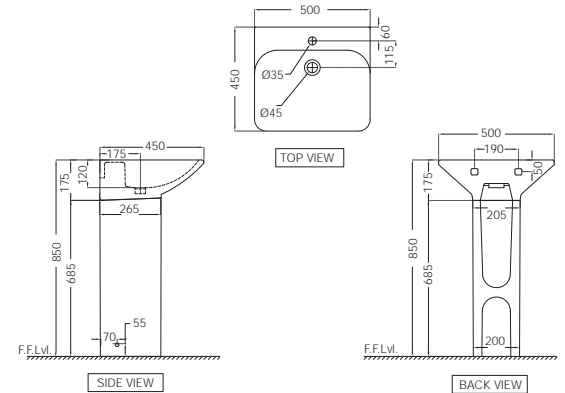

R 1919

R 1565

LAS-WHT-91803
Wall Hung Basin With
Fixing Accessories,
Size: 800x500x175 mm
LAS-WHT-91303
Full Pedestal For LAS-WHT-91803,
91805, Size: 210x310x685 mm