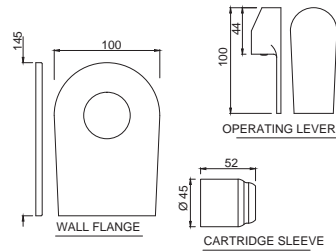

ARIA | FAUCETS

Single Lever | Bath & Shower

Exposed Part Kit of Single Lever In-wall Manual Valve, 35 mm Cartridge (Compatible In-wall parts ALD-227 or ALD-229 are sold separately)

ARI-CHR-39227K

R 509