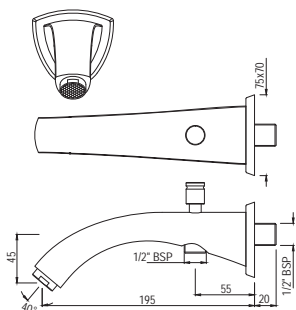

Arc Bath Spout with Diverter & Wall Flange

SPJ-CHR-87463	R	1382
SPJ-ABR-87463	R	2210
SPJ-ACR-87463	R	2210
SPJ-BCH-87463	R	1935
SPJ-BLM-87463	R	1935
SPJ-GDS-87463	R	3689
SPJ-GLD-87463	R	4007
SPJ-GRF-87463	R	2210
SPJ-SSF-87463	R	2210
SPJ-WHM-87463	R	1935

Opal Prime