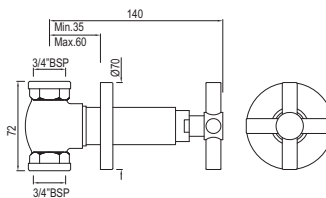

In-wall Stop Valve with Adjustable Wall Flange, Size 20 mm (With Exposed and In-wall parts)

SOL-CHR-6089

R 563