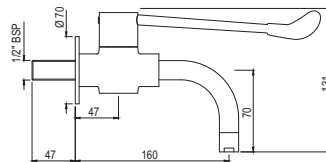

Bib Tap with Extended Lever Handle
FLR-CHR-5043N

R 871