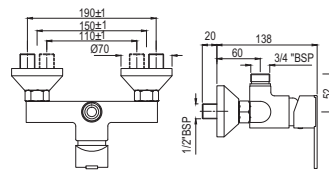

Single Lever Shower Mixer with Provision For Connection to Exposed Shower Pipe (SHA-1211N), Wall Mounted
FON-CHR-40147

R 1758