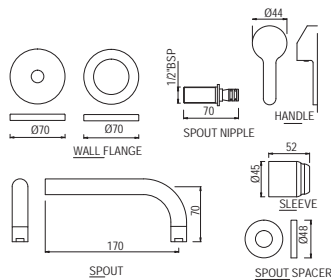

Exposed Parts of Single Lever Built-in In-wall Manual Valve with basin spout, two separate wall flanges, cartridge Sleeve and operating lever (Compatible in-wall parts ALD-233NPSO or ALD-235NPSO are sold separately)
FUS-CHR-29231NK

R 950