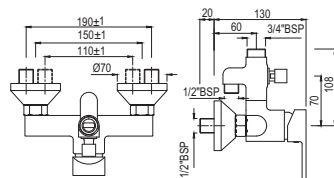

Single Lever Shower Mixer with Provision For Connection to Exposed Shower Pipe (SHA-1211NH or SHA-1213) & Hand Shower, Wall Mounted
FUS-CHR-29145 R 2206