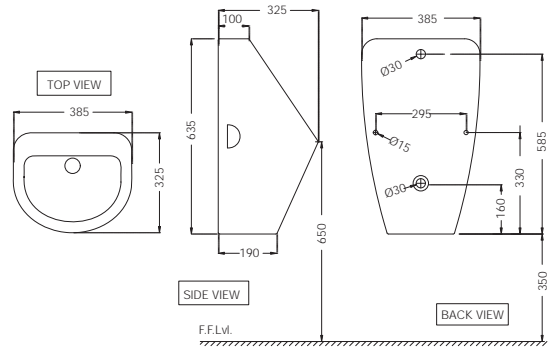

R 2082

URS-WHT-13255
Urinal Without Sensor With
Fixing Accessories,
Size: 480x300x740 mm