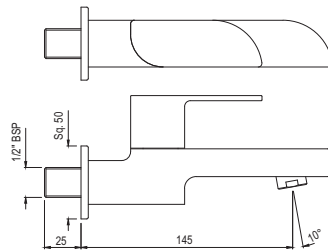

# ALIVE | FAUCETS

Single Lever | Bidet

Single Lever Bidet Mixer with Popup Waste & 375mm Long Braided Hoses

ALI-CHR-85213B

R 2305

Quarter Turn | Taps

Bib Tap with Wall Flange

ALI-CHR-85037