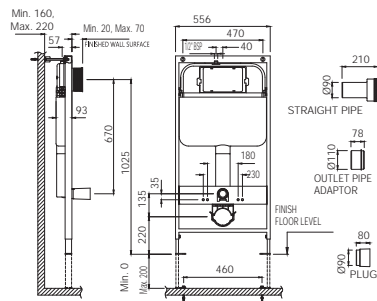

# CISTERNS

In-Wall

Single Piece Slim In-wall Cistern Body With Installation Kit & "P-Type" Drain Pipe Connection Set For Wall Hung Wc (Without Flush Control Plate)  
JCS-WHT-2400P R 1556

Single Piece Slim In-wall Cistern with Wall Mounting Frame, Installation Kit and "P-Type" Drain Pipe Connection Set for Wall Hung WC (without Flush Control Plate)  
JCS-WHT-2400WS R 2271