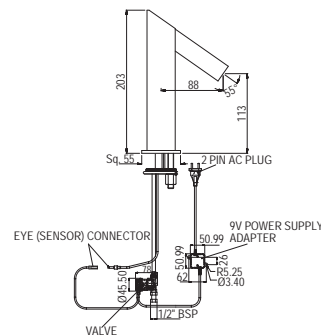

Sensor Faucet for Wash Basin in Square Shape with Base Flange (9V transformer & Battery Operated)
SNR-CHR-51001SQEB

R 4637