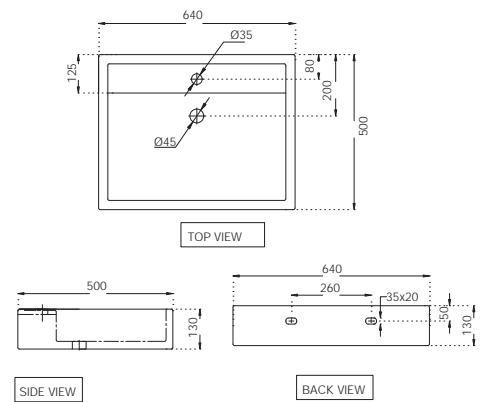

JDR - JAQUAR DESIGNER RANGE

R 2245

R 1958

NEW

R 3288