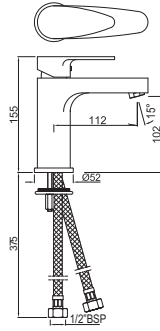

VIGNETTE PRIME | FAUCETS

Single Lever | Basin

Single Lever Basin Mixer without
Popup Waste, with 375mm Long
Braided Hoses

VGP-CHR-81011B	R	1758
VGP-ABR-81011B	R	2813
VGP-ACR-81011B	R	2813
VGP-BCH-81011B	R	2462
VGP-BLM-81011B	R	2462
VGP-GDS-81011B	R	4684
VGP-GLD-81011B	R	5099
VGP-GRF-81011B	R	2813
VGP-SSF-81011B	R	2813
VGP-WHM-81011B	R	2462