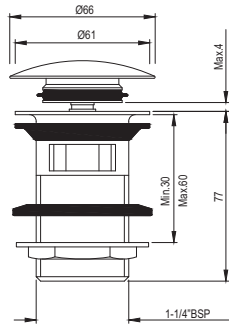

ALLIED

Waste

Click Clack Basin Waste, Slotted

ALD-CHR-729	R	313
ALD-ABR-729	R	501
ALD-ACR-729	R	501
ALD-BCH-729	R	438
ALD-BLM-729	R	438
ALD-GDS-729	R	837
ALD-GLD-729	R	908
ALD-GRF-729	R	501
ALD-SSF-729	R	501
ALD-WHM-729	R	438