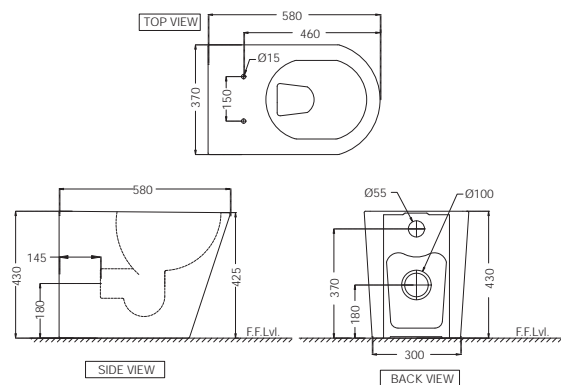

R 1007

R 1952

R 5683

OPS-WHT-15955P180UFSM
Rimless Back To Wall WC With UF
Soft Close Slim Seat Cover, Hinges,
Fixing Accessories And Accessories
Set, Size: 370x580x430 mm,
P Trap- 180 mm

R 6279