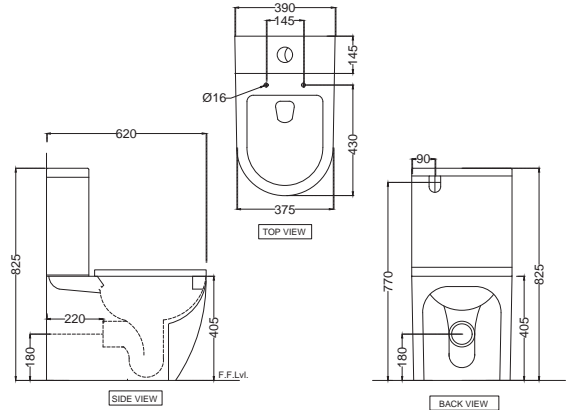

R 6446

OPS-WHT-15803
Wall Hung Integrated Basin With
Fixing Accessories,
Size: 530x460x400 mm