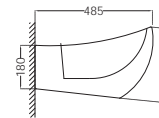

ARC | SANITARYWARE

NEW

R 1523

SIDE VIEW

R 6343

SIDE VIEW

R 5763

R 9182