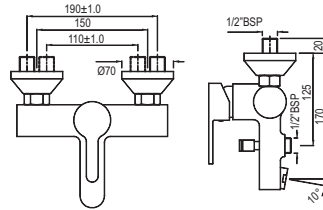

Single Lever Bath & Shower Mixer, Wall Mounted
FUS-CHR-29119 R 2643