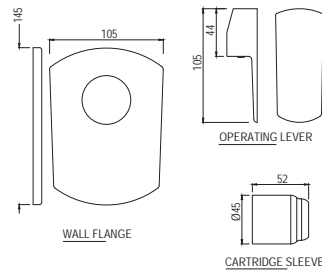

KUBIX PRIME | FAUCETS

Single Lever | Bath & Shower

Exposed Part Kit of Single Lever In-wall Manual Valve, 35 mm Cartridge (Compatible In-wall parts ALD-227 or ALD-229 are sold separately)

KUP-CHR-35227KPM	R 557
KUP-ABR-35227KPM	R 1096
KUP-ACR-35227KPM	R 1096
KUP-BCH-35227KPM	R 902
KUP-BLM-35227KPM	R 902
KUP-GDS-35227KPM	R 1764
KUP-GLD-35227KPM	R 2063
KUP-GRF-35227KPM	R 1096
KUP-SSF-35227KPM	R 1096
KUP-WHM-35227KPM	R 902