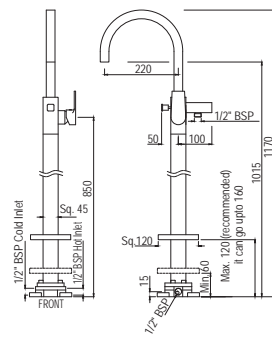

ARIA | FAUCETS

Single Lever | Bath & Shower

Exposed Part Kit of Single Lever In-wall Manual Valve, 35 mm Cartridge (Compatible In-wall parts ALD-227 or ALD-229 are sold separately)

ARI-CHR-39227K

R 509

Exposed Parts of Floor Mounted Single Lever Bath Mixer with Provision for Hand Shower, but without Hand Shower & Shower Hose (Compatible In-Floor part ALD-121 is sold separately)

ARI-CHR-39121K

R 16494

Single Lever | Kitchen

Single Lever Sink Mixer with Swinging Spout on Upper Side, Wall Mounted

ARI-CHR-39165

R 2206

Single Lever Mono Sink Mixer with Swivel Spout & 375mm Long Braided Hoses

ARI-CHR-39173B

R 1778