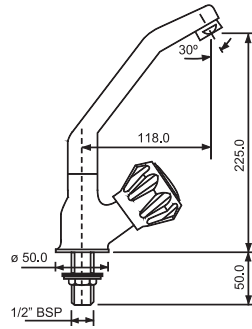

CONTINENTAL | FAUCETS

Multi Turn | Kitchen

Sink Pillar Tap with Swivel Raised J Shaped Spout
CON-CHR-359KN