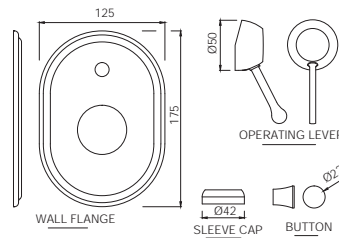

Single Lever Basin Mixer without
Popup Waste, with 375mm Long
Braided Hoses

QQP-CHR-7001BPM	R 1920
QQP-ABR-7001BPM	R 3072
QQP-ACR-7001BPM	R 3072
QQP-BCH-7001BPM	R 2688
QQP-BLM-7001BPM	R 2688
QQP-GDS-7001BPM	R 4800
QQP-GLD-7001BPM	R 5280
QQP-GRF-7001BPM	R 3072
QQP-SSF-7001BPM	R 3072
QQP-WHM-7001BPM	R 2688

Single Lever | Bath & Shower