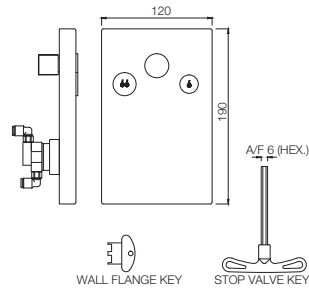

# i-FLUSH

Exposed Part Kit of i-Flush with Dual Flush Push Button Actuation & control stop valve (Compatible concealed parts FLV-1073C or FLV-1075C are sold separately)  
FLV-CHR-1075NK

R 1053

i-Flush 20mm In-wall Body with Floor Mounting Frame, Installation Kit and "P-Type" Drain Pipe Connection Set for Wall Hung WC (without Exposed Actuation Plate Kit)  
FLV-CHR-1075FP