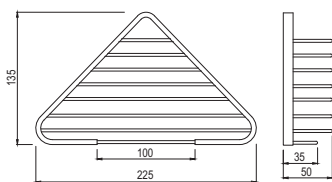

Corner Shower Basket

ACN-CHR-1175N	R	780
ACN-BLM-1175N	R	1092
ACN-WHM-1175N	R	1092