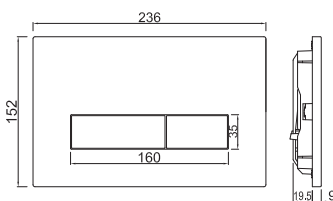

Control Plate Kubix