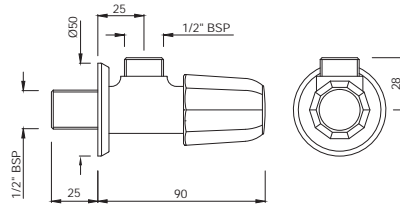

CONTINENTAL PRIME | FAUCETS

Quarter Turn | Taps

Angle Valve with Wall Flange
COP-CHR-057PM

R 387