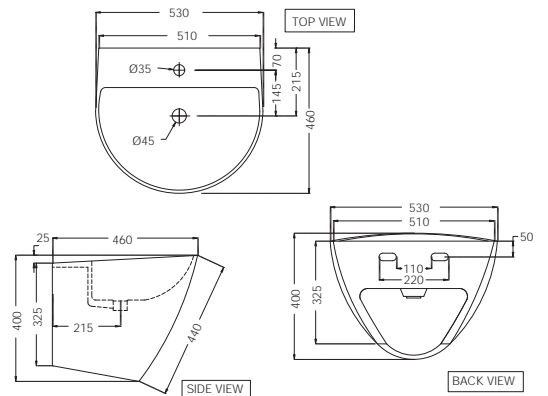

OPAL | SANITARYWARE

R 1197

R 538

R 4912

OPS-WHT-15753P180UFSMZ
Rimless Bowl With Cistern For
Coupled WC With UF Soft Close
Slim Seat Cover, Hinges, Dual
Flush Cistern Fitting And
Fixing Accessories,
Size: 390x620x825 mm,
P Trap- 180 mm

R 6446

OPS-WHT-15803
Wall Hung Integrated Basin With
Fixing Accessories,
Size: 530x460x400 mm

R 3232