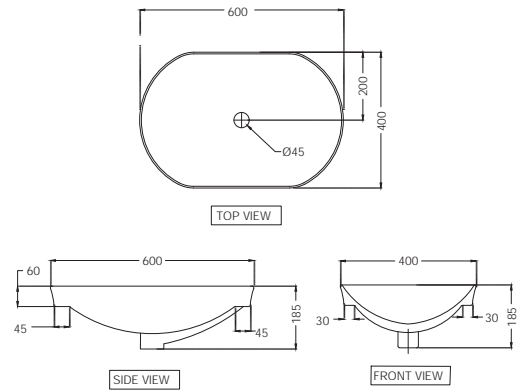

R 946

SLS-WHT-6751P180PPZ  
Bowl With Cistern For Coupled WC  
With PP Soft Close Seat Cover,  
Hinges, Dual Flush Cistern Fitting,  
Fixing Accessories and Accessories  
Set, Size: 375x650x790 mm,  
P Trap- 180 mm