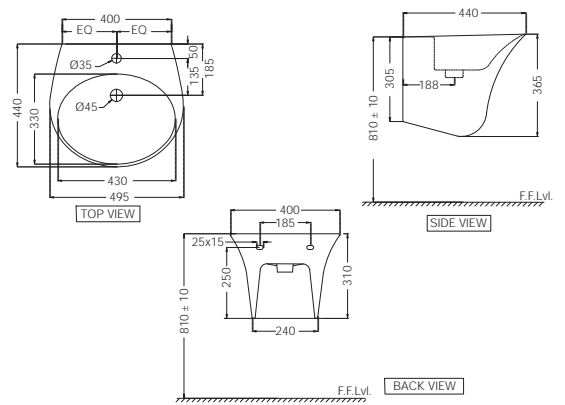

ONS-WHT-10801
Wall Hung Integrated Basin With
Fixing Accessories,
Size: 495x440x365 mm

R 3219