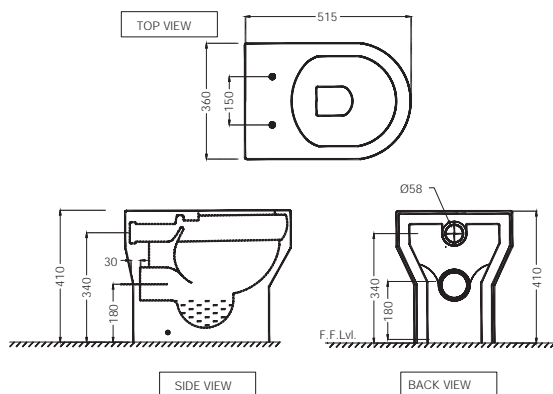

DIS-WHT-93955P180UF R 4872
Rimless Back To Wall WC With
UF Soft Close Seat Cover, Hinges,
Fixing Accessories And Accessories
Set, Size: 360x515x410 mm,
P Trap- 180 mm