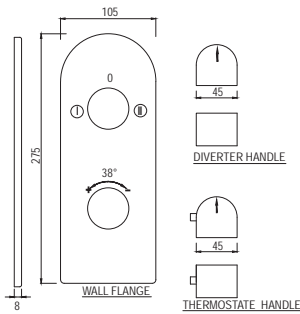

Aquamax Exposed Part Kit of
Thermostatic Shower Mixer with
2-way diverter (Compatible In-wall
Part ALD-681 or ALD-681E are sold
separately)
ARI-CHR-39681K

R 1758