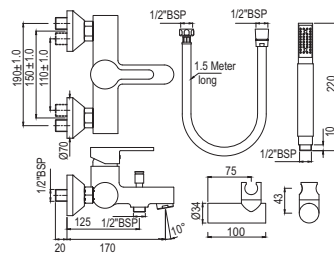

Single Lever Bath & Shower Mixer with Shower Kit (5537N, 571 & 555), Wall Mounted
FUS-CHR-29119SHK R 3464