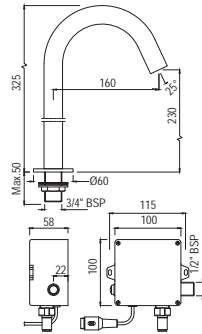

SENSOR | FAUCETS

Sensor | Blush Sensor

Blush High Neck Deck Mounted
Sensor faucet with Control Box
(Battery Operated)

SNR-CHR-51449	R 3542
SNR-ABR-51449	R 5667
SNR-ACR-51449	R 5667
SNR-BCH-51449	R 4958
SNR-BLM-51449	R 4958
SNR-GDS-51449	R 9454
SNR-GLD-51449	R 10271
SNR-GRF-51449	R 5667
SNR-SSF-51449	R 5667
SNR-WHM-51449	R 4958