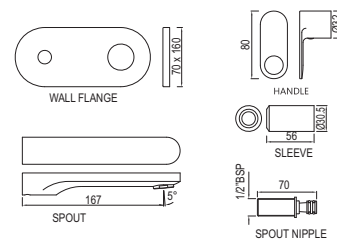

Exposed Parts of In-wall Single Built-in Stop Valve with Basin Spout (Compatible In-Wall part ALD-441 is sold separately)

ORP-CHR-10441KPM	R 742