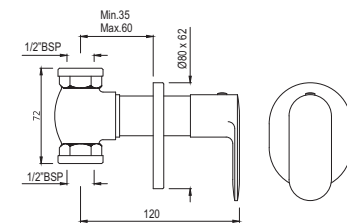

OPAL PRIME | FAUCETS

Quarter Turn | Basin

Exposed Parts of In-wall Single Built-in Stop Valve with Basin Spout (Compatible In-Wall part ALD-441 is sold separately)
OPP-CHR-15441KPM R 742

Quarter Turn | Taps

Bib Tap with Wall Flange
OPP-CHR-15037PM R 780

Angle Valve with Wall Flange

OPP-CHR-15053PM	R	448
OPP-ABR-15053PM	R	717
OPP-ACR-15053PM	R	717
OPP-BCH-15053PM	R	627
OPP-BLM-15053PM	R	627
OPP-BGP-15053PM	R	658
OPP-GBP-15053PM	R	739
OPP-GDS-15053PM	R	1197
OPP-GLD-15053PM	R	1299
OPP-GMP-15053PM	R	739
OPP-GRF-15053PM	R	717
OPP-SSF-15053PM	R	717
OPP-WHM-15053PM	R	627

In-wall Stop Valve with Adjustable Wall Flange, Size 15 mm (With Exposed and In-wall parts)

OPP-CHR-15083PM	R	665
OPP-GRF-15083PM	R	998