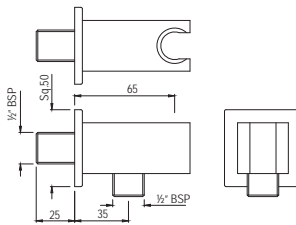

SHOWERS | ACCESSORIES

Wall Outlet

Square Wall Outlet

SHA-CHR-1195S	R	329
SHA-ABR-1195S	R	526
SHA-ACR-1195S	R	526
SHA-BCH-1195S	R	460
SHA-BLM-1195S	R	460
SHA-BGP-1195S	R	477
SHA-GBP-1195S	R	532
SHA-GDS-1195S	R	821
SHA-GLD-1195S	R	900
SHA-GMP-1195S	R	532
SHA-GRF-1195S	R	526
SHA-SSF-1195S	R	526
SHA-WHM-1195S	R	460

Wall Outlet with Shower Hook

Round Wall Outlet with Shower Hook

SHA-CHR-566R	R	398
SHA-ABR-566R	R	637
SHA-ACR-566R	R	637
SHA-BCH-566R	R	557
SHA-BLM-566R	R	557
SHA-BGP-566RPD	R	577
SHA-GBP-566RPD	R	657
SHA-GDS-566R	R	1060
SHA-GLD-566R	R	1155
SHA-GBP-566RPD	R	657
SHA-GRF-566R	R	637
SHA-SSF-566R	R	637
SHA-WHM-566R	R	557

Square Wall Outlet with Shower Hook

SHA-CHR-566S	R	477
SHA-ABR-566S	R	763
SHA-ACR-566S	R	763
SHA-BCH-566S	R	669
SHA-BLM-566S	R	669
SHA-BGP-566SPD	R	692
SHA-GBP-566SPD	R	788
SHA-GDS-566S	R	1271
SHA-GLD-566S	R	1384
SHA-GMP-566SPD	R	788
SHA-GRF-566S	R	763
SHA-SSF-566S	R	763
SHA-WHM-566S	R	669

Shower Tubes

Flexible Metal Hose, 8mm dia. & 1.5M

SHA-CHR-549D8	R	318
SHA-ABR-549D8	R	510
SHA-ACR-549D8	R	510
SHA-BCH-549D8	R	445
SHA-BLM-549D8	R	445
SHA-BGP-549D8	R	462
SHA-GBP-549D8	R	525
SHA-GDS-549D8	R	847
SHA-GLD-549D8	R	923
SHA-GMP-549D8	R	525
SHA-GRF-549D8	R	510
SHA-SSF-549D8	R	510
SHA-WHM-549D8	R	445