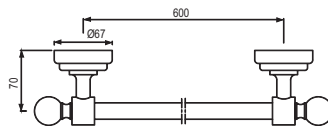

# BATH ACCESSORIES

Kubix Prime

Swivel Mirror 630 X 445mm  
Rectangular Shape  
AKP-CHR-35795

R 1380

Queen's

Towel Rail 600mm Long

- |              |        |
|--------------|--------|
| AQN-CHR-7711 | R 1043 |
| AQN-ABR-7711 | R 1670 |
| AQN-ACR-7711 | R 1670 |
| AQN-BCH-7711 | R 1461 |
| AQN-BLM-7711 | R 1461 |
| AQN-GDS-7711 | R 2777 |
| AQN-GLD-7711 | R 3026 |
| AQN-GRF-7711 | R 1670 |
| AQN-SSF-7711 | R 1670 |
| AQN-WHM-7711 | R 1461 |