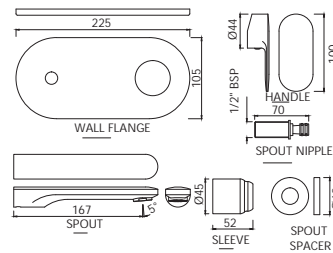

OPAL PRIME | FAUCETS

Single Lever | Basin

Single Lever Basin Mixer without
Popup Waste, with 375mm Long
Braided Hoses

OPP-CHR-15011BPM	R 1758
OPP-ABR-15011BPM	R 2813
OPP-ACR-15011BPM	R 2813
OPP-BCH-15011BPM	R 2462
OPP-BLM-15011BPM	R 2462
OPP-BGP-15011BPM	R 2550
OPP-GBP-15011BPM	R 2901
OPP-GDS-15011BPM	R 4684
OPP-GLD-15011BPM	R 5099
OPP-GMP-15011BPM	R 2901
OPP-GRF-15011BPM	R 2813
OPP-SSF-15011BPM	R 2813
OPP-WHM-15011BPM	R 2462

Single Lever Basin Mixer with
Popup Waste & 375mm Long
Braided Hoses

OPP-CHR-15051BPM	R 2225

Single Lever High Neck Basin Mixer
without Popup Waste, with 600mm
Long Braided Hoses

OPP-CHR-15005BPM	R 2523
OPP-ABR-15005BPM	R 4037
OPP-ACR-15005BPM	R 4037
OPP-BCH-15005BPM	R 3531
OPP-BLM-15005BPM	R 3531
OPP-BGP-15005BPM	R #N/A
OPP-GBP-15005BPM	R 4163
OPP-GDS-15005BPM	R 6317
OPP-GLD-15005BPM	R 6930
OPP-GMP-15005BPM	R 4163
OPP-GRF-15005BPM	R 4037
OPP-SSF-15005BPM	R 4037
OPP-WHM-15005BPM	R 3531

Exposed Parts of Single Lever
Built-in In-wall Manual Valve with
Basin Spout (Compatible in-wall
parts ALD-233N or ALD-235N are
sold separately)

OPP-CHR-15233NKPM	R 1341
OPP-ABR-15233NKPM	R 2476
OPP-ACR-15233NKPM	R 2476
OPP-BCH-15233NKPM	R 2076
OPP-BLM-15233NKPM	R 2076
OPP-BGP-15233NKPM	R 2143
OPP-GBP-15233NKPM	R 2543
OPP-GDS-15233NKPM	R 3559
OPP-GLD-15233NKPM	R 4269
OPP-GMP-15233NKPM	R 2543
OPP-GRF-15233NKPM	R 2476
OPP-SSF-15233NKPM	R 2476
OPP-WHM-15233NKPM	R 2076