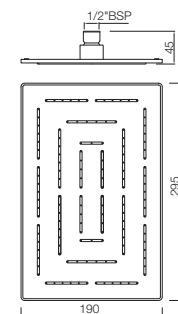

Single Function 190X295mm
Rectangular Shape Maze Overhead
Shower, Stainless Steel

OHS-CHR-1637	R 2282
OHS-ABR-1637	R 3650
OHS-ACR-1637	R 3650
OHS-BCH-1637	R 3195
OHS-BLM-1637	R 3195
OHS-GDS-1637	R 6528
OHS-GLD-1637	R 6617
OHS-GRF-1637	R 3650
OHS-SSF-1637	R 3650
OHS-WHM-1637	R 3195

Chrome
CHR

Antique
Bronze
ABR

Antique
Copper
ACR

Black
Chrome
BCH

Black
Matt
BLM

Gold
Dust
GDS

Full
Gold
GLD

Graphite
GRF

Blush
Gold
BGP

Gold
Bright
GBP

Gold
Matt
GMP

White
Matt
WHM

Stainless
Steel
Finish
SSF