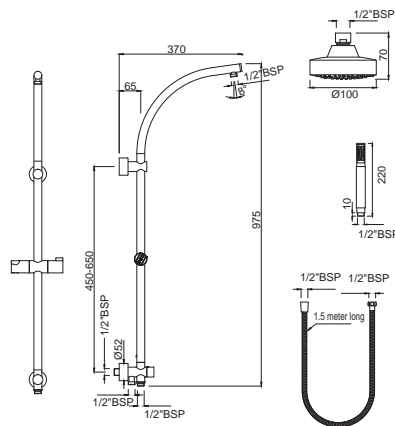

Exposed Shower Pipe with Provision for Simultaneous Working of Showers with Operating Diverter Knob, Round Shape 24mm, Size 975X370mm with Sliding Holder for Hand Shower, Wall Bracket & 8mm dia, 0.5M Long Flexible hose for Connection to an Exposed Shower Mixer with Shower Kit (1989, 5537N & 549D8)
SHA-CHR-1217RSHK1 R 5405