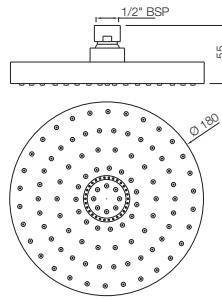

SHOWERS | SINGLE FUNCTION

Overhead Showers

Single Function 180mm Round Shape Overhead Shower with Air Effect

OHS-CHR-1755

R 1484