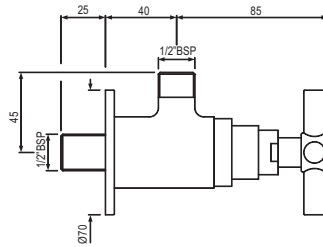

Angle Valve with Wall Flange

SOL-CHR-6053

R 514