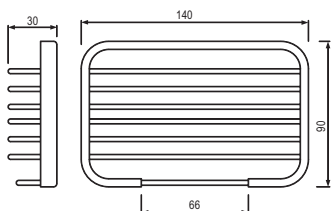

Shower Basket Small

ACN-CHR-1177N	R	472
ACN-BLM-1177N	R	661
ACN-WHM-1177N	R	661