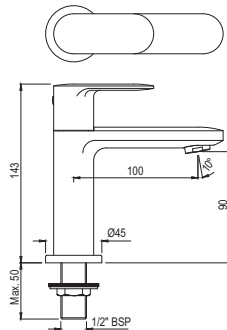

Single Lever Bidet Mixer with Popup Waste & 375mm Long Braided Hoses

OPP-CHR-15213BPM	R	2225

Quarter Turn | Basin

Basin Tap 1/2 Inch

OPP-CHR-15001PM	R	816