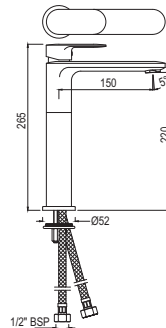

Single Lever Basin Mixer with  
Popup Waste & 375mm Long  
Braided Hoses

|                  |        |
|------------------|--------|
| OPP-CHR-15051BPM | R 2225 |
|------------------|--------|

Single Lever High Neck Basin Mixer  
without Popup Waste, with 600mm  
Long Braided Hoses