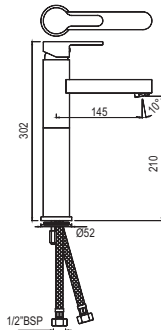

Single Lever High Neck Basin Mixer without Popup Waste, with 600mm Long Braided Hoses
FUS-CHR-29005NB

R 2649