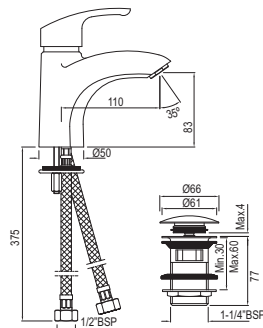

Single Lever Extended Basin Mixer
(Height-83mm) without Popup
Waste, with 375mm Long Braided
Hoses & click clack waste (ALD-
729)
EKO-CHR-33023BCLW

R 1377