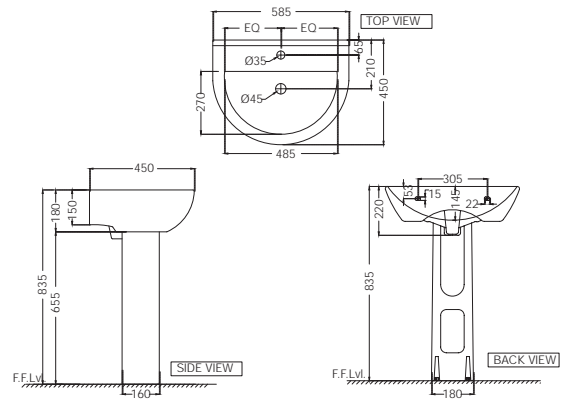

# FLORENTINE | SANITARYWARE

FLS-WHT-5801  
 "Wall Hung Basin With Fixing  
 Accessories,  
 Size: 585x450x220 mm"  
 FLS-WHT-5301  
 Full Pedestal For FLS-WHT-5801

R 1243

R 612

FLS-WHT-5601  
 Counter Top Basin,  
 Size: 570x420x195 mm