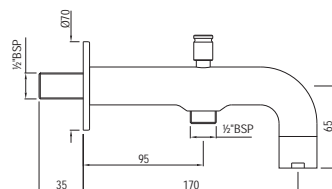

Florentine Bath Spout with Diverter & Wall Flange
SPJ-CHR-5463

R 730