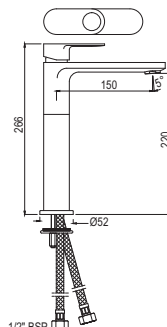

ORNAMIX PRIME | FAUCETS

Single Lever | Basin

Single Lever Basin Mixer without
Popup Waste, with 375mm Long
Braided Hoses

ORP-CHR-10011BPM	R	1758
ORP-ABR-10011BPM	R	2813
ORP-ACR-10011BPM	R	2813
ORP-BCH-10011BPM	R	2462
ORP-BLM-10011BPM	R	2462
ORP-GDS-10011BPM	R	4684
ORP-GLD-10011BPM	R	5099
ORP-GRF-10011BPM	R	2813
ORP-SSF-10011BPM	R	2813
ORP-WHM-10011BPM	R	2462

Single Lever Basin Mixer without
Popup Waste, with 375mm Long
Braided Hoses & click clack waste
(ALD-729)

ORP-CHR-10011BPMCLW	R	2066

Single Lever Basin Mixer with
Popup Waste & 375mm Long
Braided Hoses

ORP-CHR-10051BPM	R	2225

Single Lever High Neck Basin Mixer
without Popup Waste, with 600mm
Long Braided Hoses

ORP-CHR-10005BPM	R	2523
ORP-ABR-10005BPM	R	4037
ORP-ACR-10005BPM	R	4037
ORP-BCH-10005BPM	R	3531
ORP-BLM-10005BPM	R	3531
ORP-GDS-10005BPM	R	6317
ORP-GLD-10005BPM	R	6930
ORP-GRF-10005BPM	R	4037
ORP-SSF-10005BPM	R	4037
ORP-WHM-10005BPM	R	3531