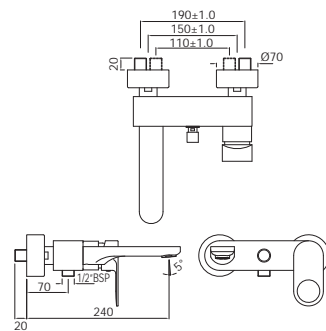

Single Lever Bath & Shower Mixer, Wall Mounted

ORP-CHR-10119PM	R	3617
ORP-ABR-10119PM	R	5788
ORP-ACR-10119PM	R	5788
ORP-BCH-10119PM	R	5064
ORP-BLM-10119PM	R	5064
ORP-GDS-10119PM	R	9643
ORP-GLD-10119PM	R	10490
ORP-GRF-10119PM	R	5788
ORP-SSF-10119PM	R	5788
ORP-WHM-10119PM	R	5064