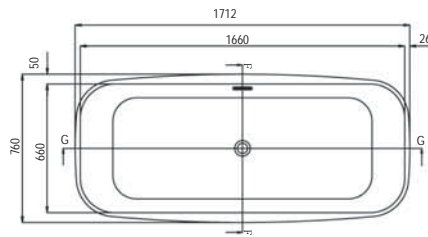

## Specifications

Free standing  
bathtub

Lucite acrylic  
sheet

Overflow  
& drain

Disclaimer: Pictures shown are for illustration purposes only

Saipan Free Standing Bath Tub  
1690x800x445/565mm With Over Flow & Waste