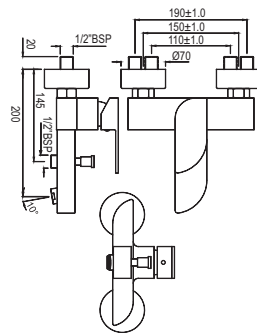

Single Lever Bath & Shower Mixer,
Wall Mounted

ALI-CHR-85119	R 3179
ALI-ABR-85119	R 5087
ALI-ACR-85119	R 5087
ALI-BCH-85119	R 4450
ALI-BLM-85119	R 4450
ALI-GDS-85119	R 8478
ALI-GLD-85119	R 9219
ALI-GRF-85119	R 5087
ALI-SSF-85119	R 5087
ALI-WHM-85119	R 4450