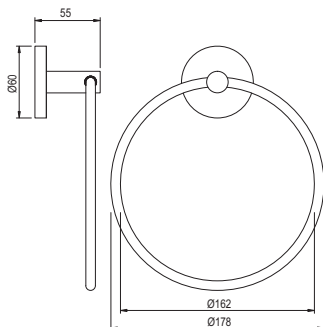

BATH ACCESSORIES

Continental

Towel Ring Round

ACN-CHR-1121BN	R	313
ACN-ABR-1121BN	R	501
ACN-ACR-1121BN	R	501
ACN-BCH-1121BN	R	438
ACN-BLM-1121BN	R	438
ACN-BGP-1121BN	R	454
ACN-GBP-1121BN	R	517
ACN-GDS-1121BN	R	837
ACN-GLD-1121BN	R	908
ACN-GMP-1121BN	R	517
ACN-GRF-1121BN	R	501
ACN-SSF-1121BN	R	501
ACN-WHM-1121BN	R	438