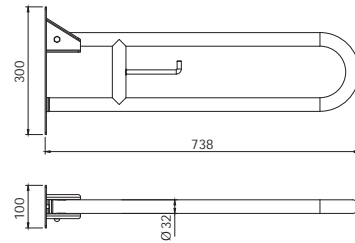

Grab Bar Vertical Swing
WAC-WHT-BG0800

R 2615

Black Matt