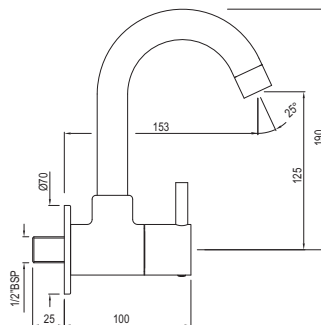

Sink Pillar Tap with Swivel Spout
FLR-CHR-5357N

R 796