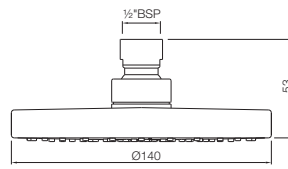

Single Function 140mm Round Shape Overhead Shower with Air Effect

OHS-CHR-1757

R 1332