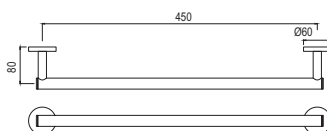

# BATH ACCESSORIES

Continental

Grab Bar 300mm Long, Stainless Steel

|               |   |      |
|---------------|---|------|
| ACN-CHR-1101S | R | 552  |
| ACN-ABR-1101S | R | 883  |
| ACN-ACR-1101S | R | 883  |
| ACN-BCH-1101S | R | 773  |
| ACN-BLM-1101S | R | 773  |
| ACN-GDS-1101S | R | 1473 |
| ACN-GLD-1101S | R | 1602 |
| ACN-GRF-1101S | R | 883  |
| ACN-SSF-1101S | R | 883  |
| ACN-WHM-1101S | R | 773  |