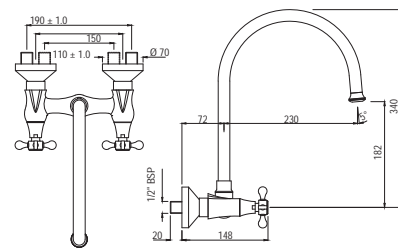

Bath & Shower Mixer with Telephone Shower Crutch & 950mm High Rise Legs (without Shower & Shower Hose), Deck Mounted

QQP-CHR-7271PMHL	R 7317
QQP-ABR-7271PMHL	R 11708
QQP-ACR-7271PMHL	R 11708
QQP-BCH-7271PMHL	R 10244
QQP-BLM-7271PMHL	R 10244
QQP-GDS-7271PMHL	R 19513
QQP-GLD-7271PMHL	R 21221
QQP-GRF-7271PMHL	R 11708
QQP-SSF-7271PMHL	R 11708
QQP-WHM-7271PMHL	R 10244

Quarter Turn | Kitchen