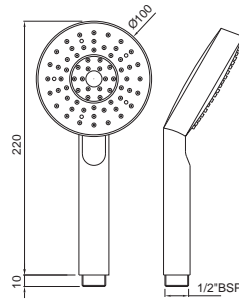

## Hand Showers

Single Function 95mm Round  
Shape Hand Shower  
HSH-CHR-1737

R 366

Single Function 100mm Round  
Shape Hand Shower  
HSH-CHR-1937

R 497

Single Function 180mm Round  
Shape Hand Shower  
HSH-CHR-1781