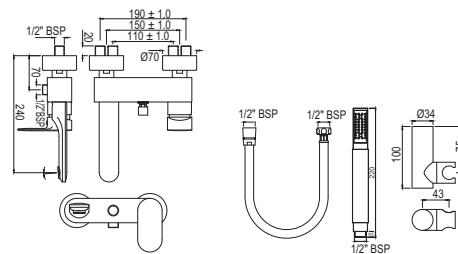

Single Lever Bath & Shower Mixer
with Shower Kit (5537N, 571 &
555), Wall Mounted

OPP-CHR-15119PMSHK	R	3871